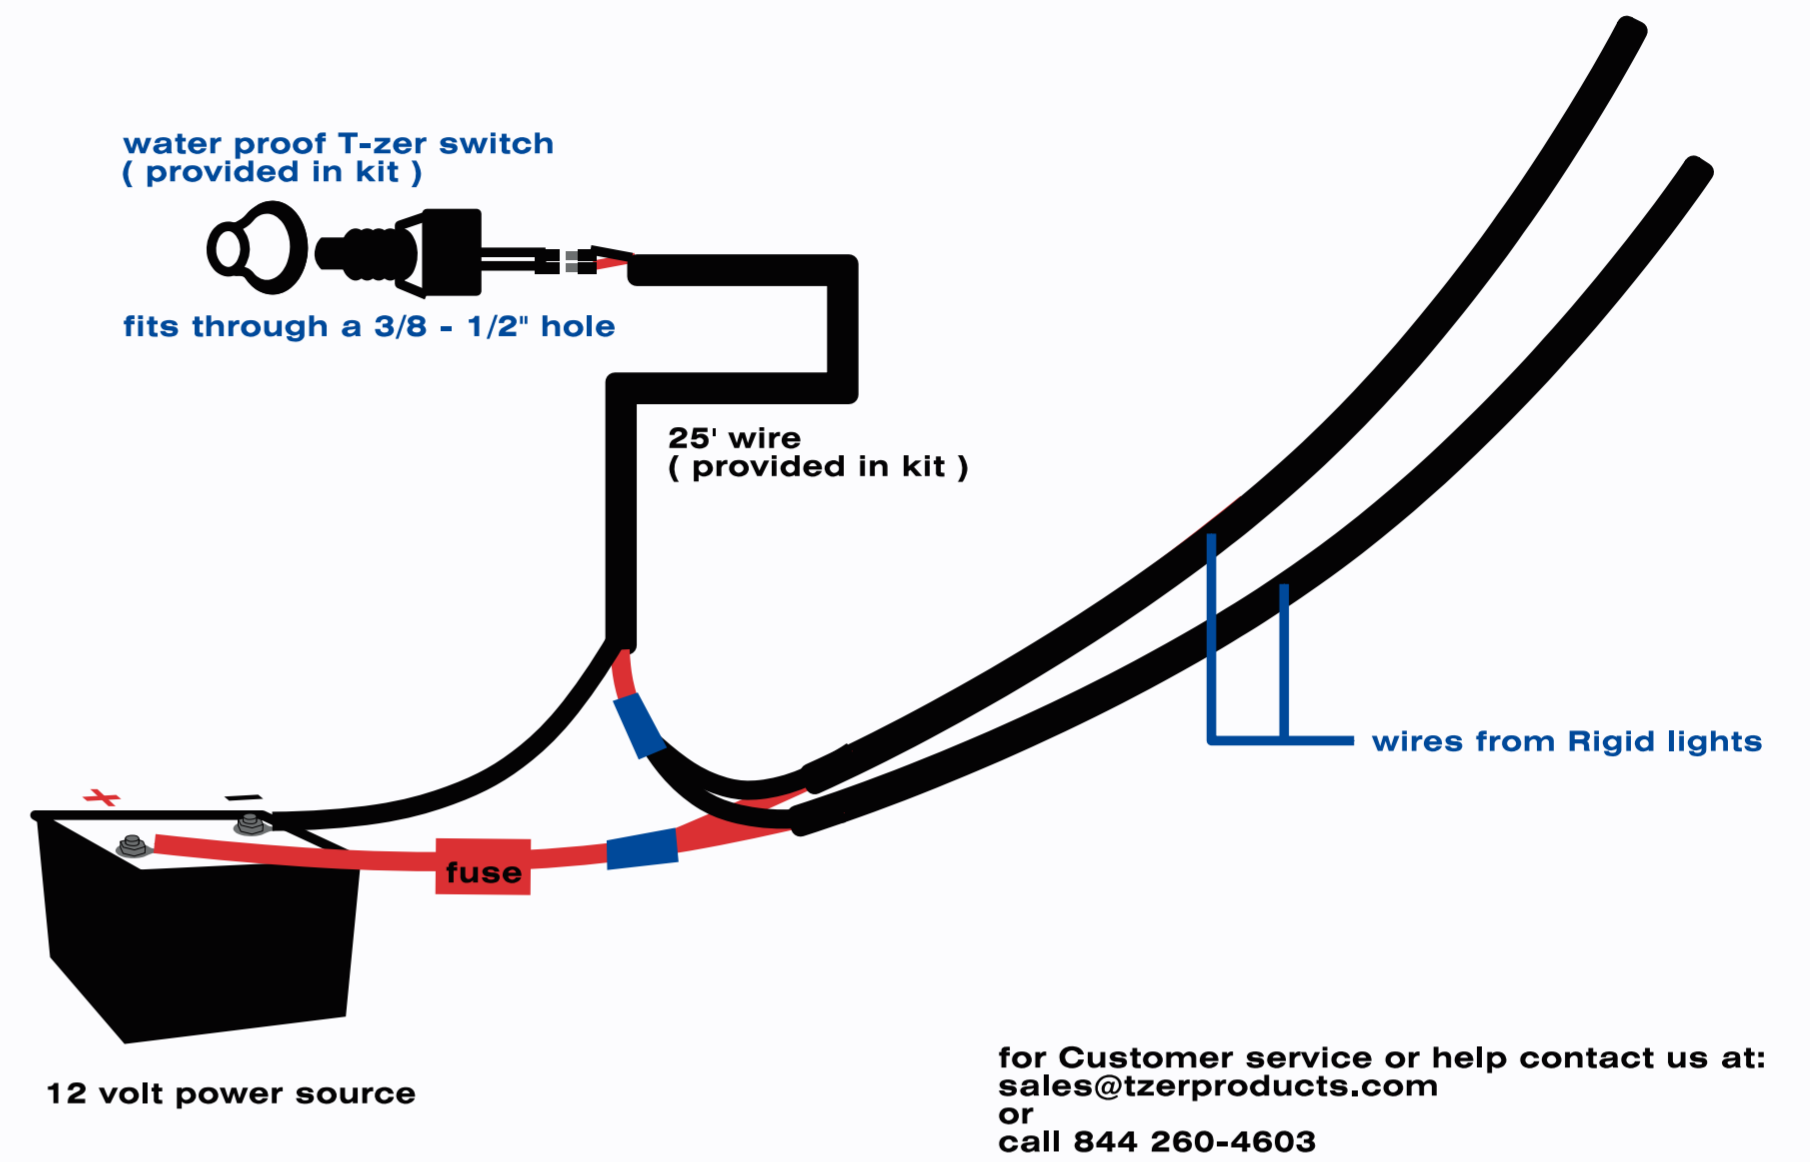

Wiring Directions for Dual Talon kit

T-Zer Beacon **Flip Up** w/ **Rigid light**

Wiring Directions for Dual Talon kit

T-Zer Beacon **Rigid light** KIT

Wiring Directions for Single Talon kit

T-Zer Beacon **Flip Up** w/ **Rigid light** kit

Wiring Directions for Single Talon kit

T-Zer Beacon **Rigid light** kit