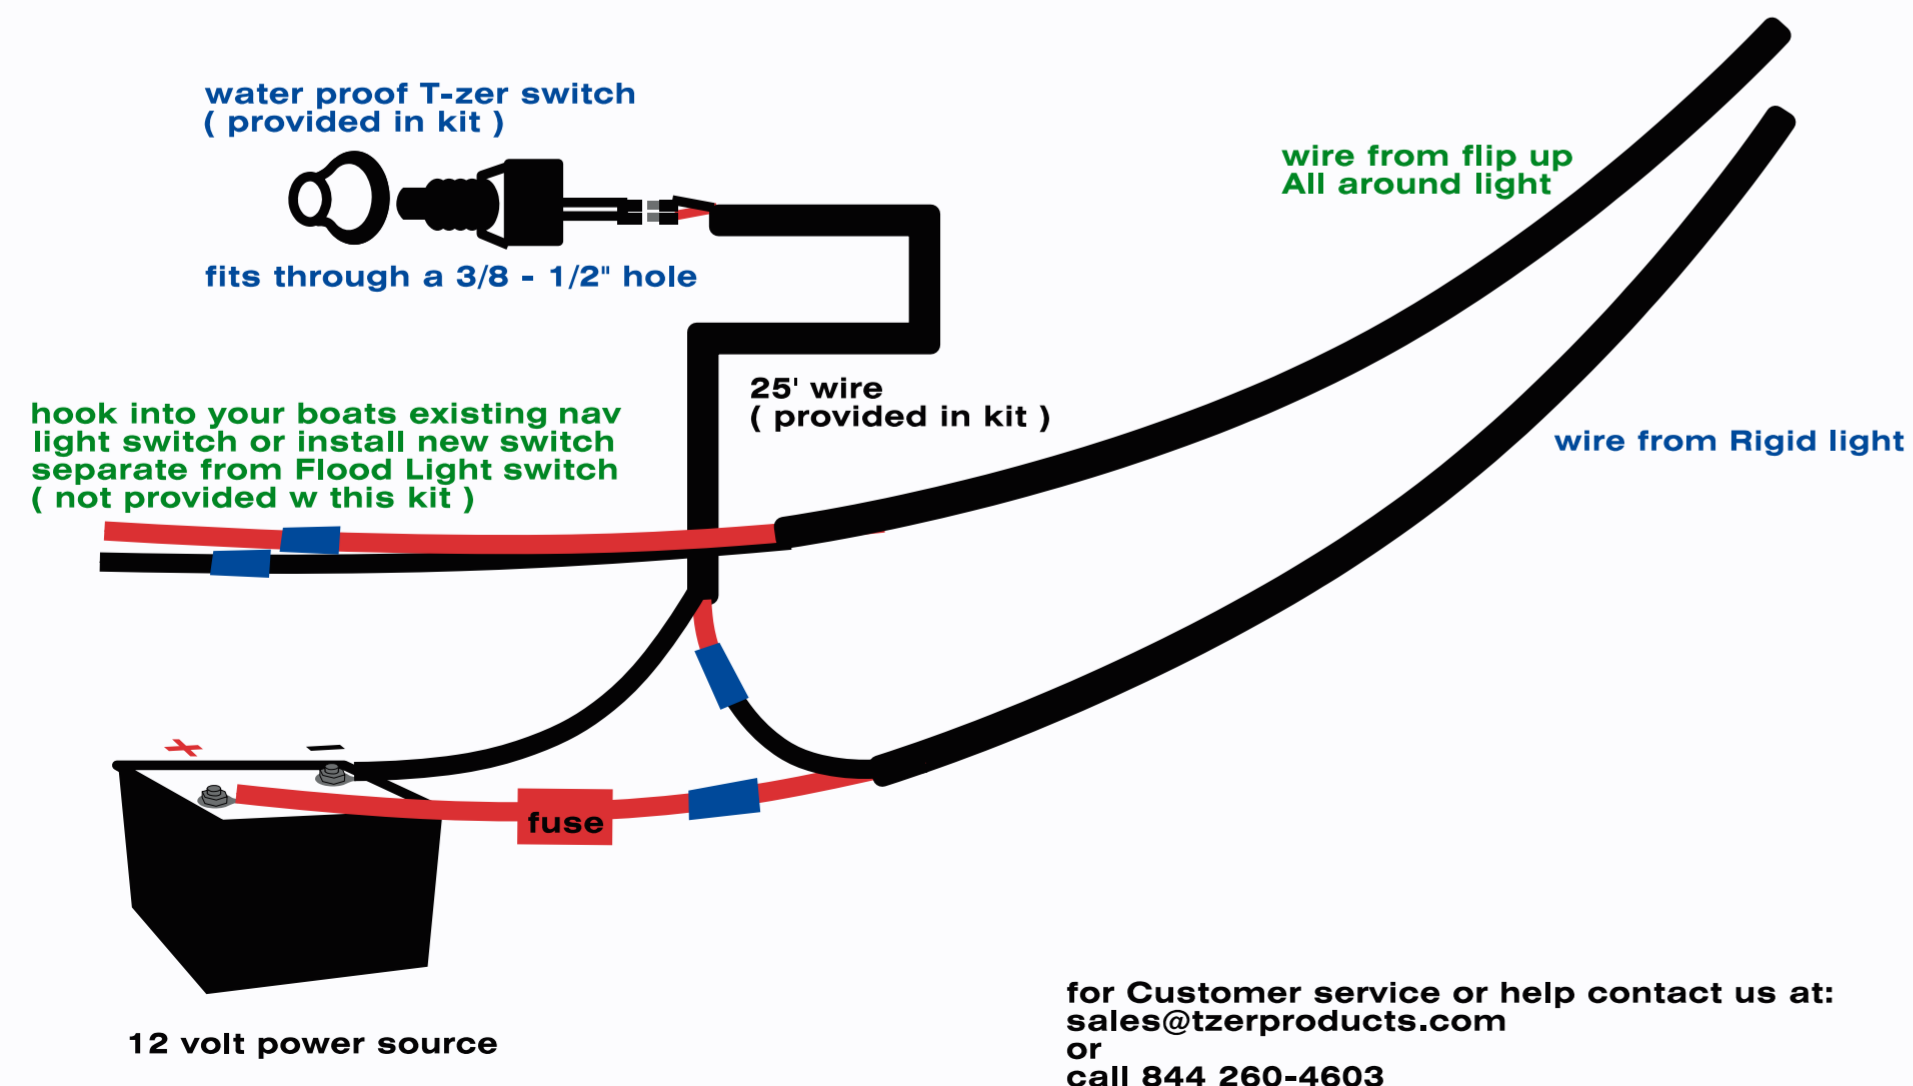

Wiring Directions for Dual Talon kit

T-Zer Beacon **Flip Up** w/ **Rigid light**

Wiring Directions for Dual Talon kit

T-Zer Beacon **Rigid light** KIT

Wiring Directions for Single Talon kit

T-Zer Beacon **Flip Up** w/ **Rigid light** kit

Wiring Directions for Single Talon kit

T-Zer Beacon **Rigid light** kit