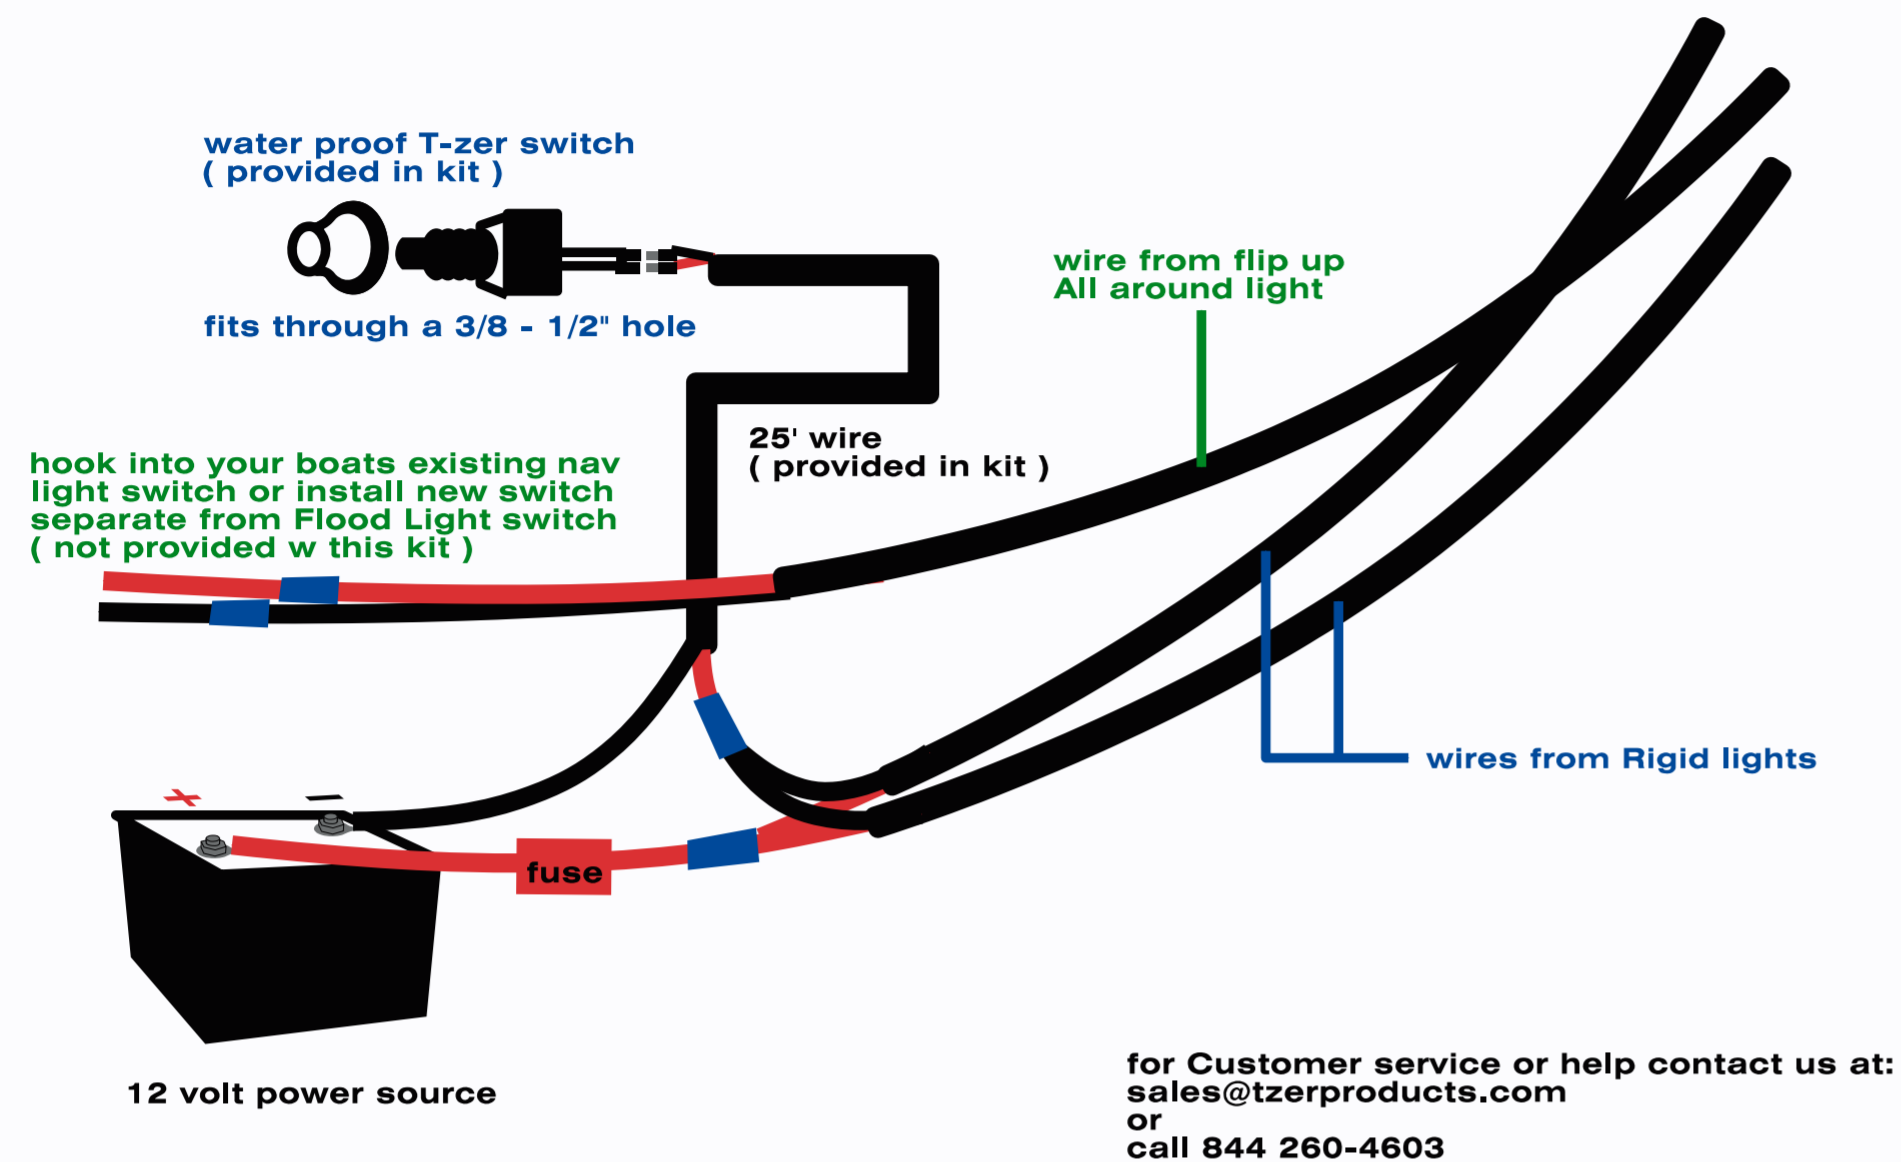

Wiring Directions for Dual Talon kit

T-Zer Beacon **Flip Up** w/ **Rigid light**

Wiring Directions for Dual Talon kit

T-Zer Beacon **Rigid light** KIT

Wiring Directions for Single Talon kit

T-Zer Beacon **Flip Up** w/ **Rigid light** kit

Wiring Directions for Single Talon kit

T-Zer Beacon **Rigid light** kit