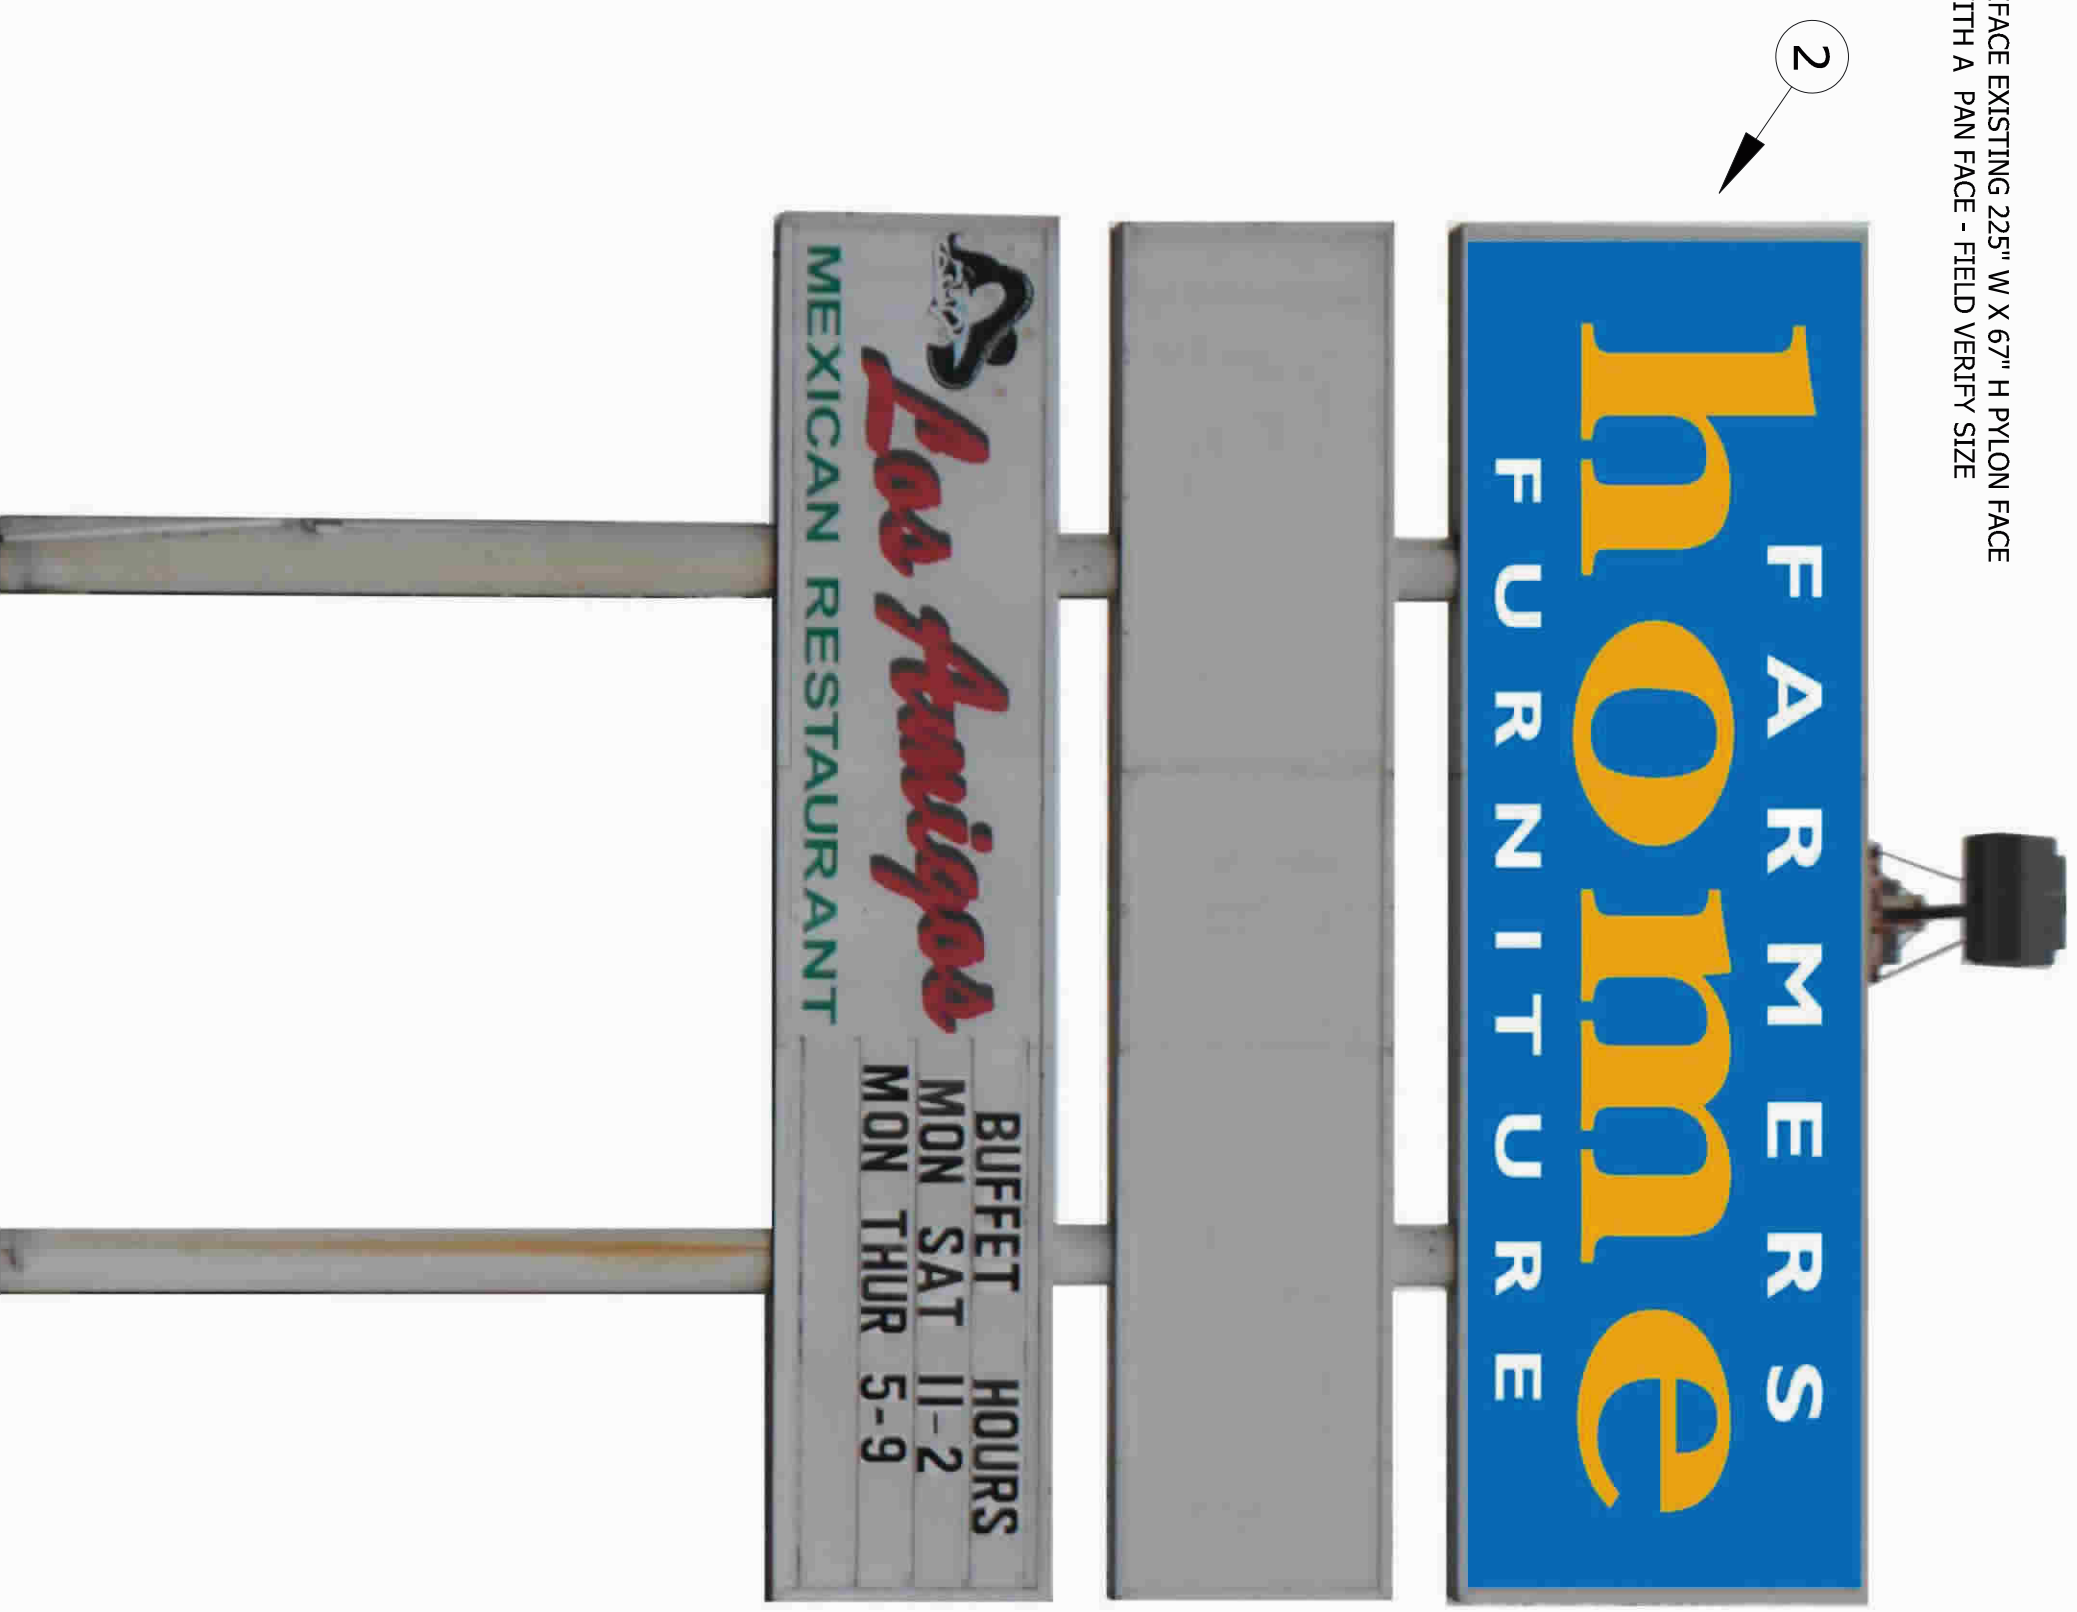

2 REFACE EXISTING 225" W X 67" H PYLON FACE WITH A PAN FACE - FIELD VERIFY SIZE