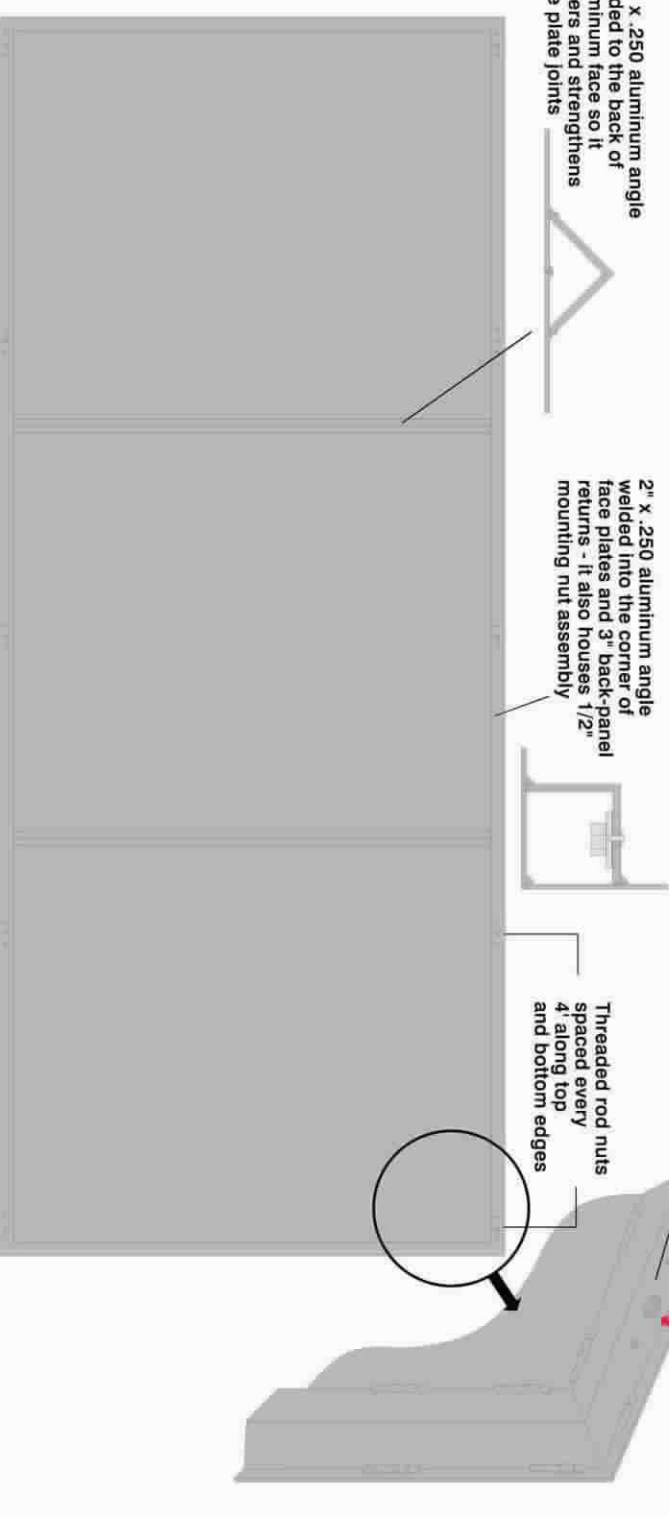

Back structural and mounting hardware details