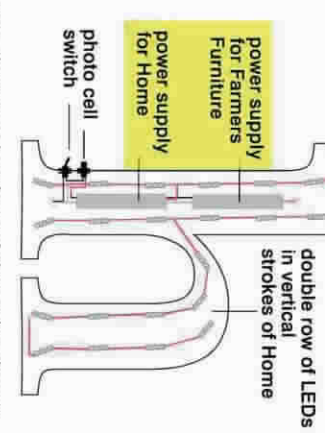

Structural - 2" x 1/4" and 1 1/2" x 1/4" aluminum angle
Mounting - 1/2" steel nut embedded into terms to accept 1/2" threaded rod for through mounting to store front