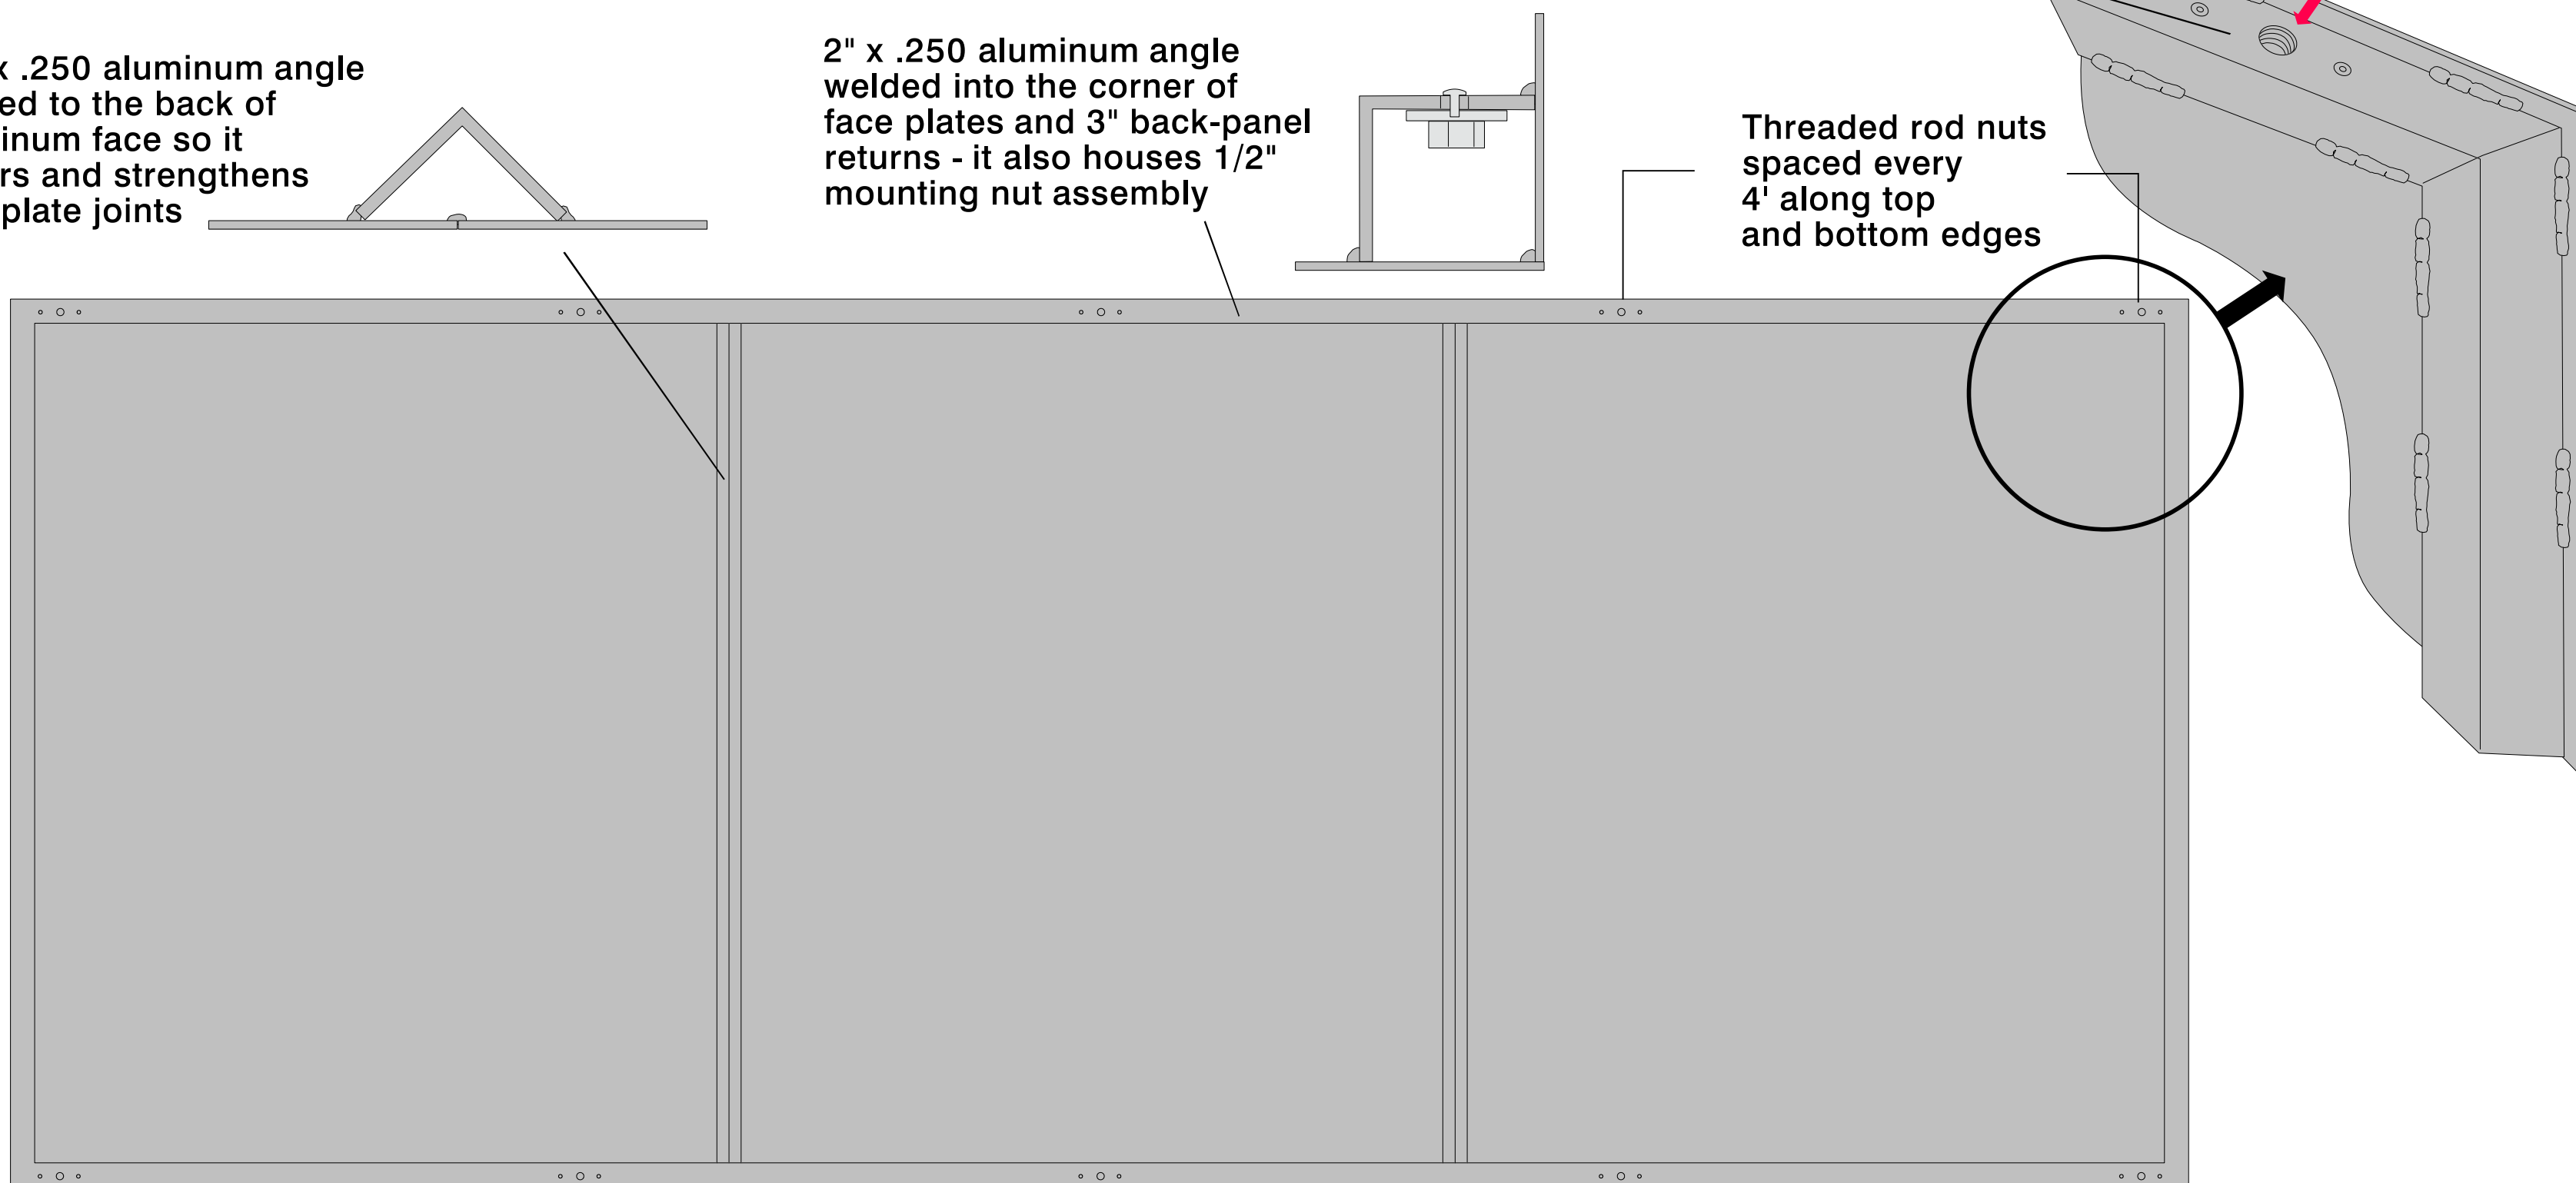

803-533-7446
313 John C Calhoun Drive
Orangeburg SC 29115
Linford Oberholtzer
lin@brandritesign.com
Mobile 803-707-4512