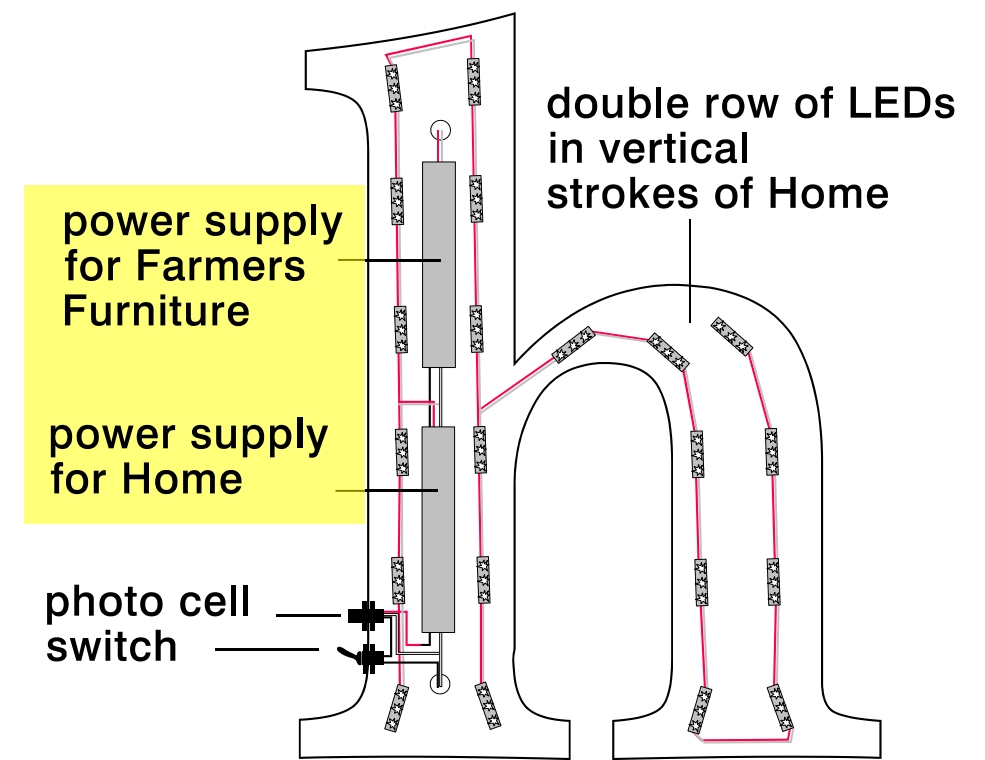

FARMERS HOME FURNITURE 8' HIGH X 20' WIDE STORE FRONT SIGN

Farmers Home Furniture store front sign specifications

UL listed / LED lighted / channel letters:

- LED lighting - Agilight Pro 115 white (double rows in vertical strokes of Home)
- Plastic faces - 3/16" acrylic: Farmers Furniture - white / Home - 2016 yellow
- Trim-cap - Farmers Furniture - 3/4" white / Home - 1" Gemni 2540 Mango yellow
- Returns - .040 white inside: Farmers Furniture - 3.5" white / Home - 4.5" yellow to match 2016 yellow acrylic
- Backs - white 1/8 poly-metal
- Power supply - Agilight Slim 60w / 12v - mounted inside "h" of Home
- AC Disconnect switch - left side of "h" of Home
- Photo Cell - Left side of "h" of home
- UL polycarbonate cover - covers all AC power components inside "m" of home to meet UL requirements

UL note - there must be a layer of clear polycarbonate under the acrylic lid of this letter to meet UL regulations because of the presence of 120v AC power

Powder Coated aluminum back-panel:

- Face - .125 (5052 alloy) welded joints
- Sides - 3" deep: same materials as face
- Powder coating - Sherwin Williams rough texture polyester Super Durable SW 6962 Dazzle (10 min. / 400 F)
- Structural - 2" x 1.4" and 1 1/2" x 1/4" aluminum angle
- Mounting - 1/2" steel nuts embedded into frame to accept 1/2" threaded rod for through mounting to store front

1.5 x .125 steel flat bar w 1/2" nut welded to it - mounted under the 2" aluminum angle with rivets (or bolts) to accept 1/2" threaded rod that will be used to hang sign on store front

1/2" threaded rod
2" x .250 aluminum angle