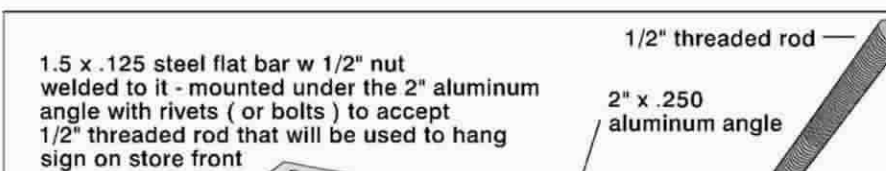

Powder Coated aluminum back-panel:

Face - .125 (5052 alloy) welded joints
Sides - 3" deep: same materials as face
Powder coating - Sherwin Williams rough texture polyester Super Durable SW 6962 Dazzle (10 min. / 400 F)
Structural - 2" x 1.4" and 1 1/2" x 1.4" aluminum angle
Mounting - 1/2" steel nuts embedded into frame to accept 1/2" threaded rod for through mounting to store front