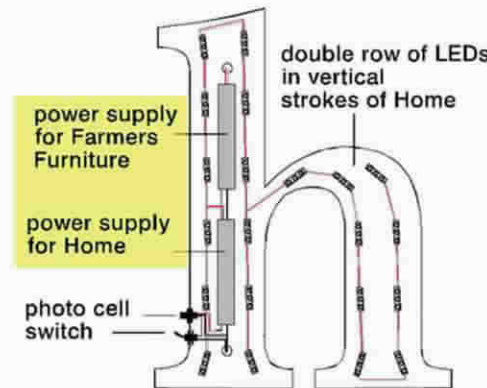

Farmers Home Furniture store front sign specifications

UL listed / LED lighted / channel letters:
LED lighting - Agilight Pro 115 white (double rows in vertical strokes of Home)
Plastic faces - 3/16" acrylic: Farmers Furniture - white / Home - 2016 yellow
Trim-cap - Farmers Furniture - 3/4" white / Home - 1" Gemini 2540 Mango yellow
Returns - .040 white inside: Farmers Furniture - 3.5" white / Home - 4.5" yellow to match 2016 yellow acrylic
Backs - white 1/8 poly-metal
Power supply - Agilight Slim 60w / 12v - mounted inside "h" of Home
AC Disconnect switch - left side of "h" of Home
Photo Cell - Left side of "h" of home
UL polycarbonate cover - covers all AC power components inside "m" of home to meet UL requirements