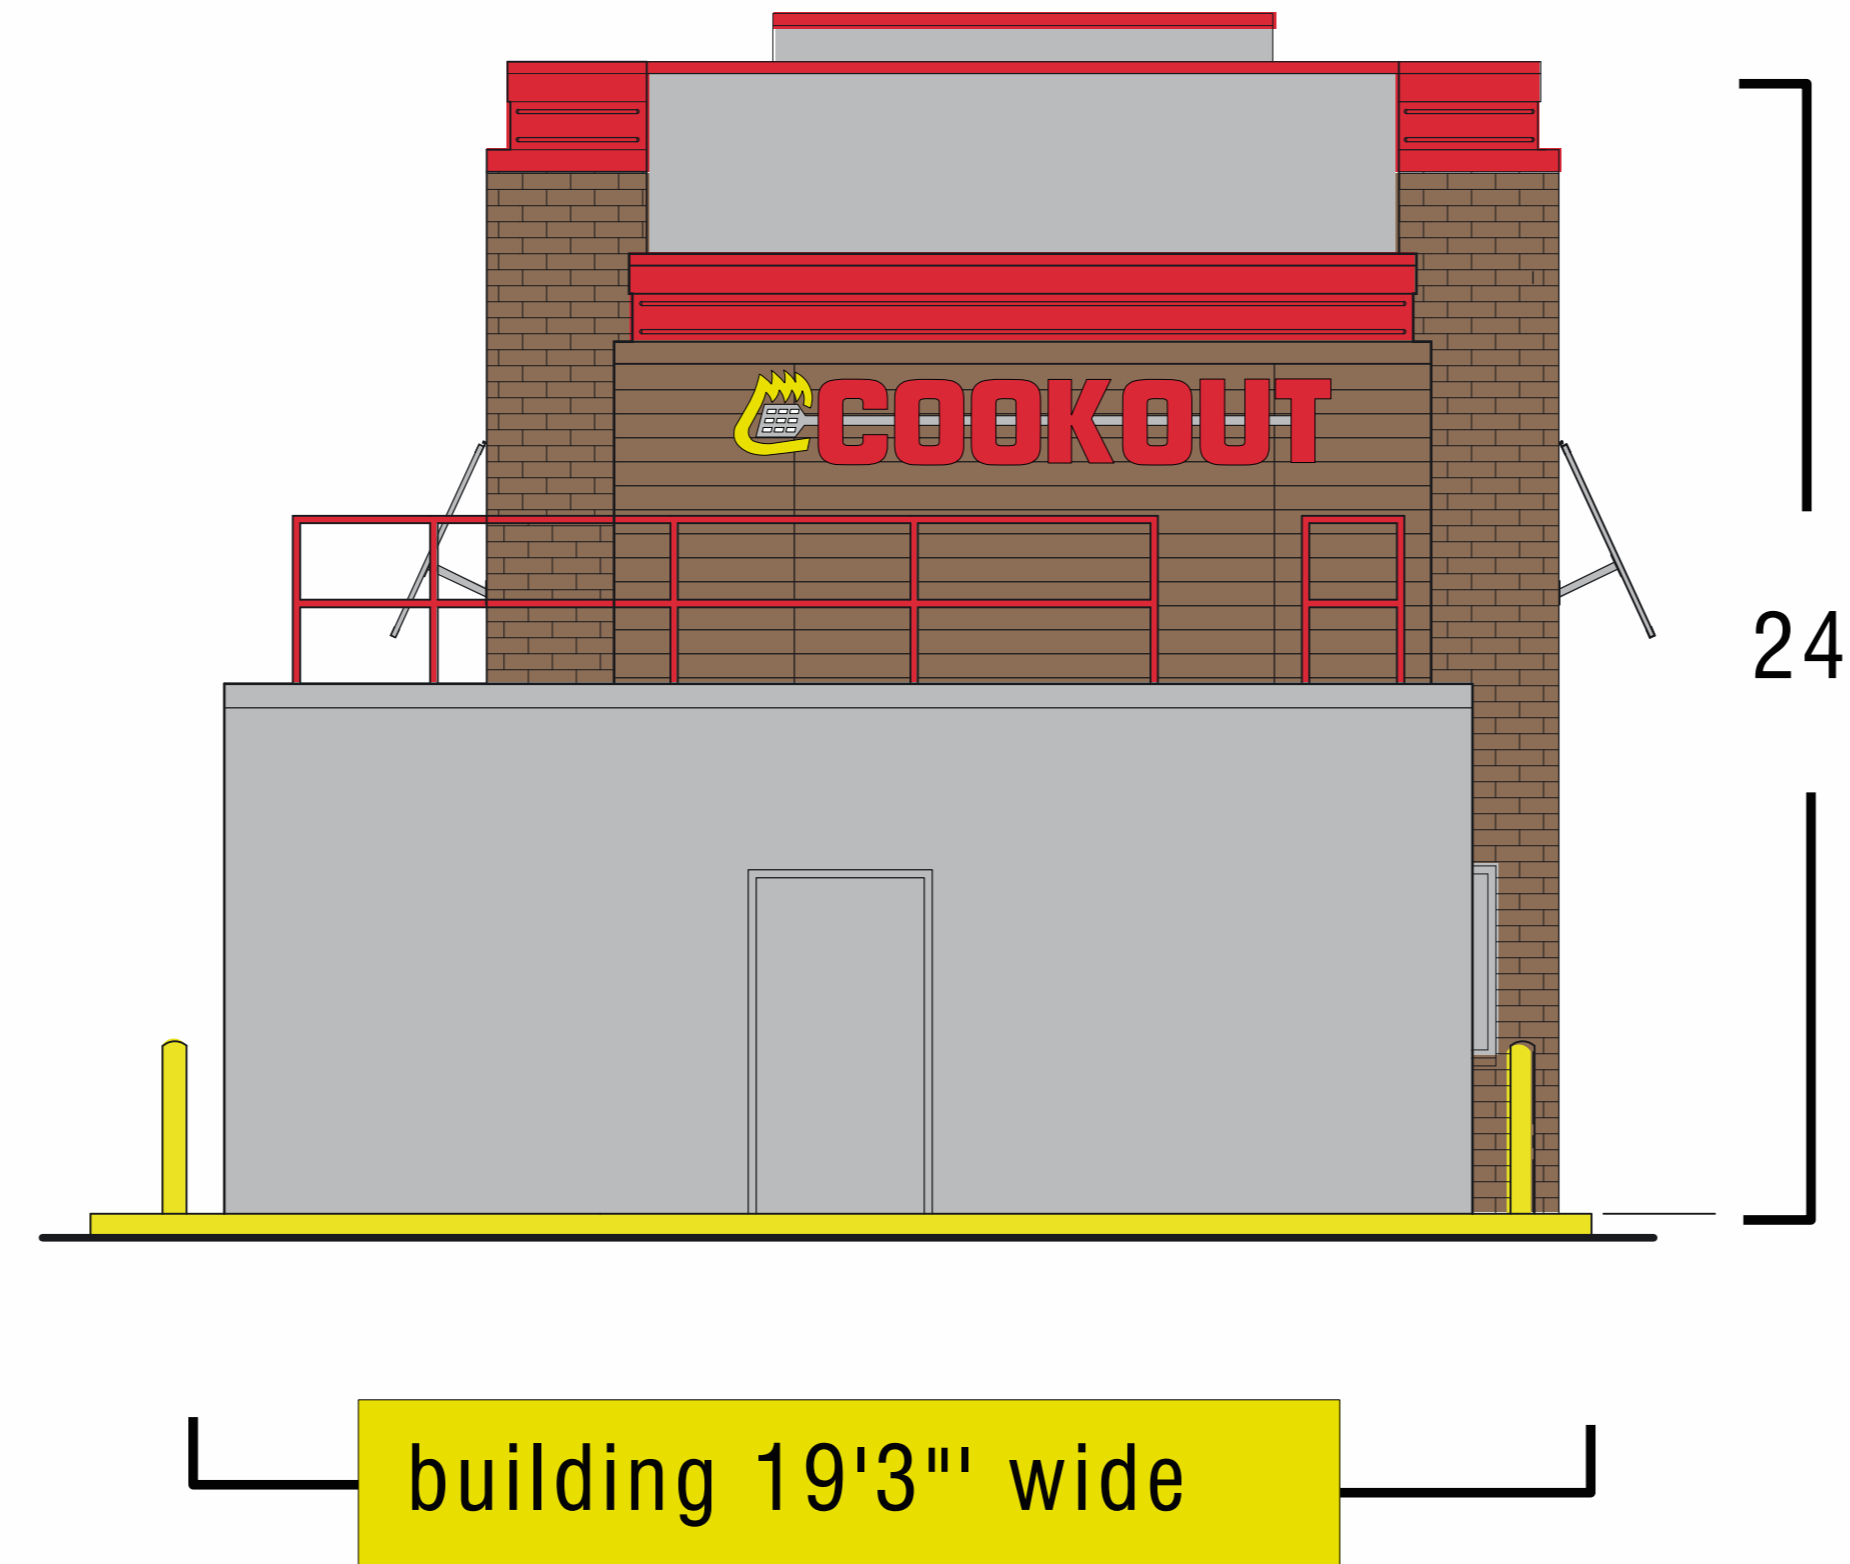

## A Front

- 5' x 8' 40 Sq Ft LED lighted Channel Letter Logo / Individually mounted

## B Back

- 2' x 10' 20 Sq Ft LED lighted Channel Letter Logo / Individually mounted

## C Parking Lot side & D Drive Thru side

- 5' x 8' 40 Sq Ft LED lighted Channel Letter Logo / Individually mounted

- 1.5' x 26.5' 39.75 Sq Ft LED lighted Channel Letter Tag Line / Individually mounted

## A Front

E ( 500' ) of red neon around the top edge of building