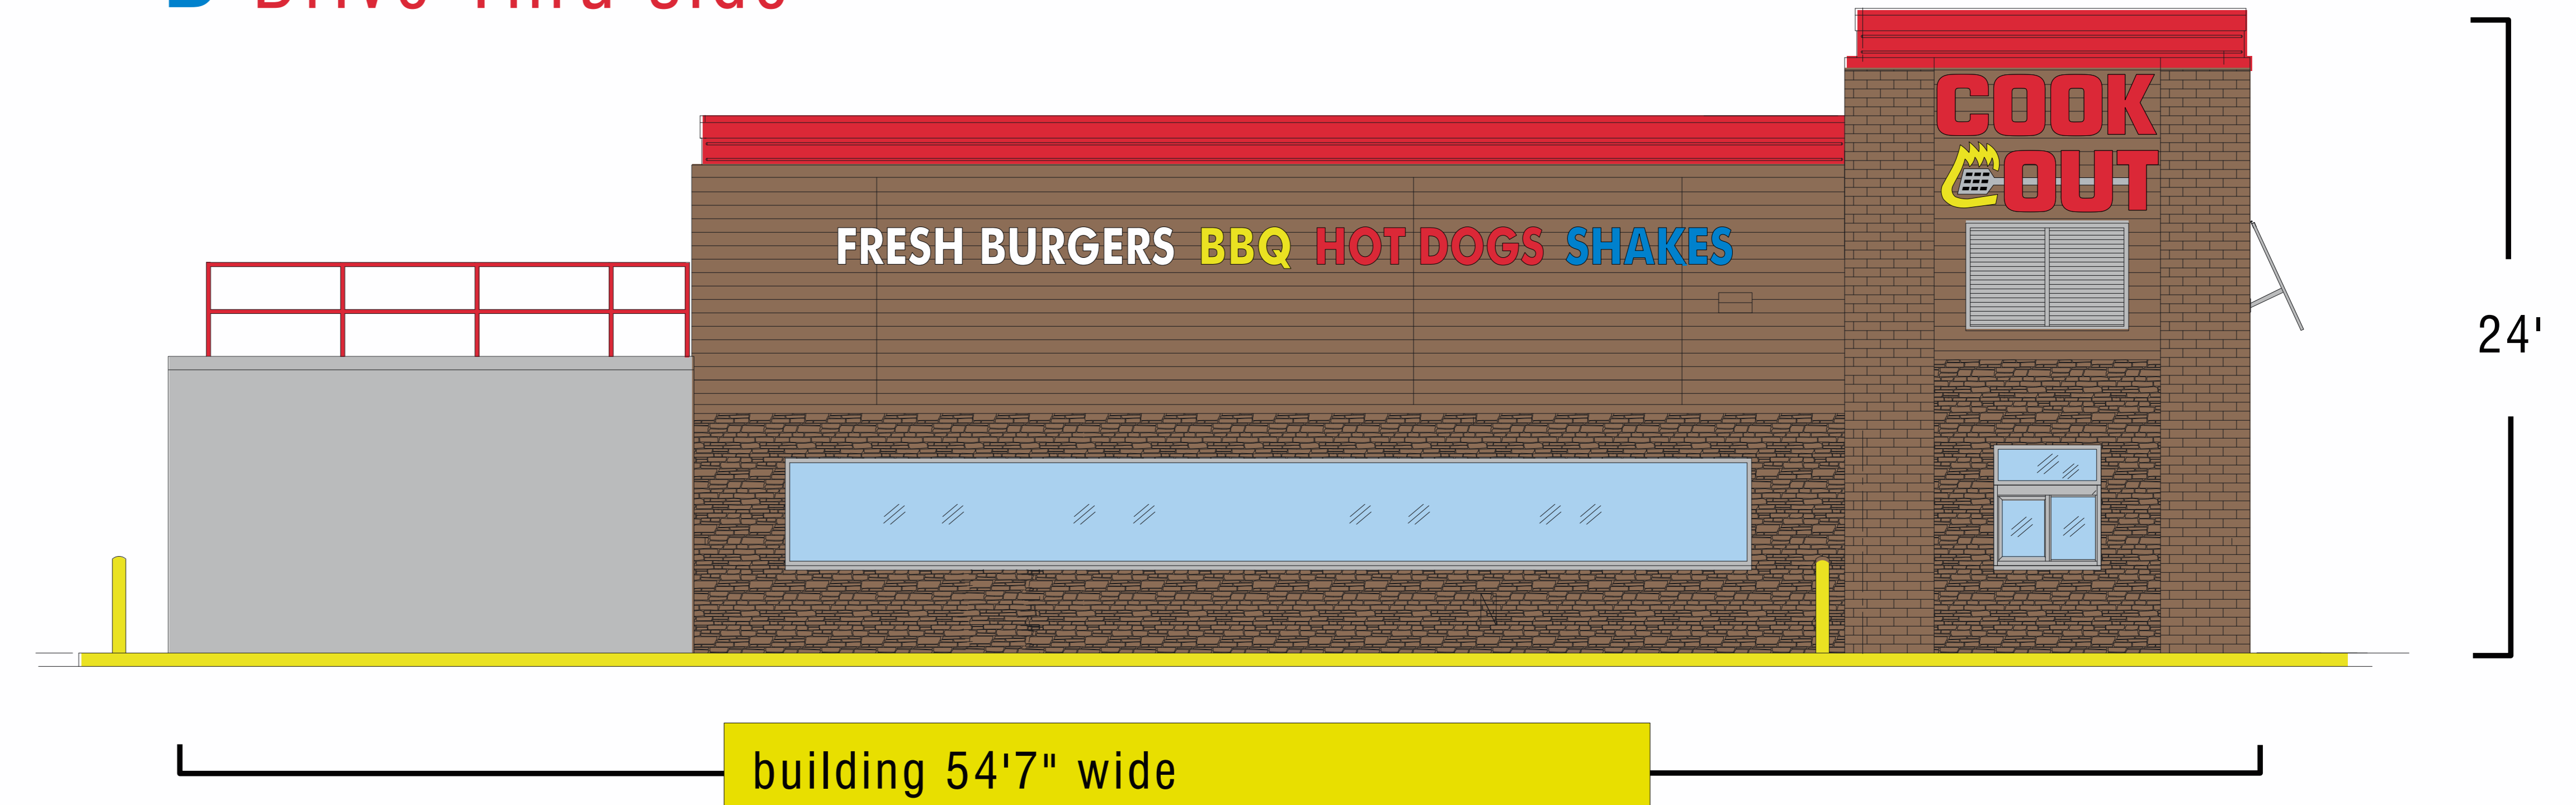

## A Front

- 5' x 8' 40 Sq Ft LED lighted Channel Letter Logo / Individually mounted

## B Back

- 2' x 10' 20 Sq Ft LED lighted Channel Letter Logo / Individually mounted

## A Front

E ( 500' ) of red neon around the top edge of building

## D Drive Thru side

( 2 ) entrance signs  
( 2 ) drive thru directional signs