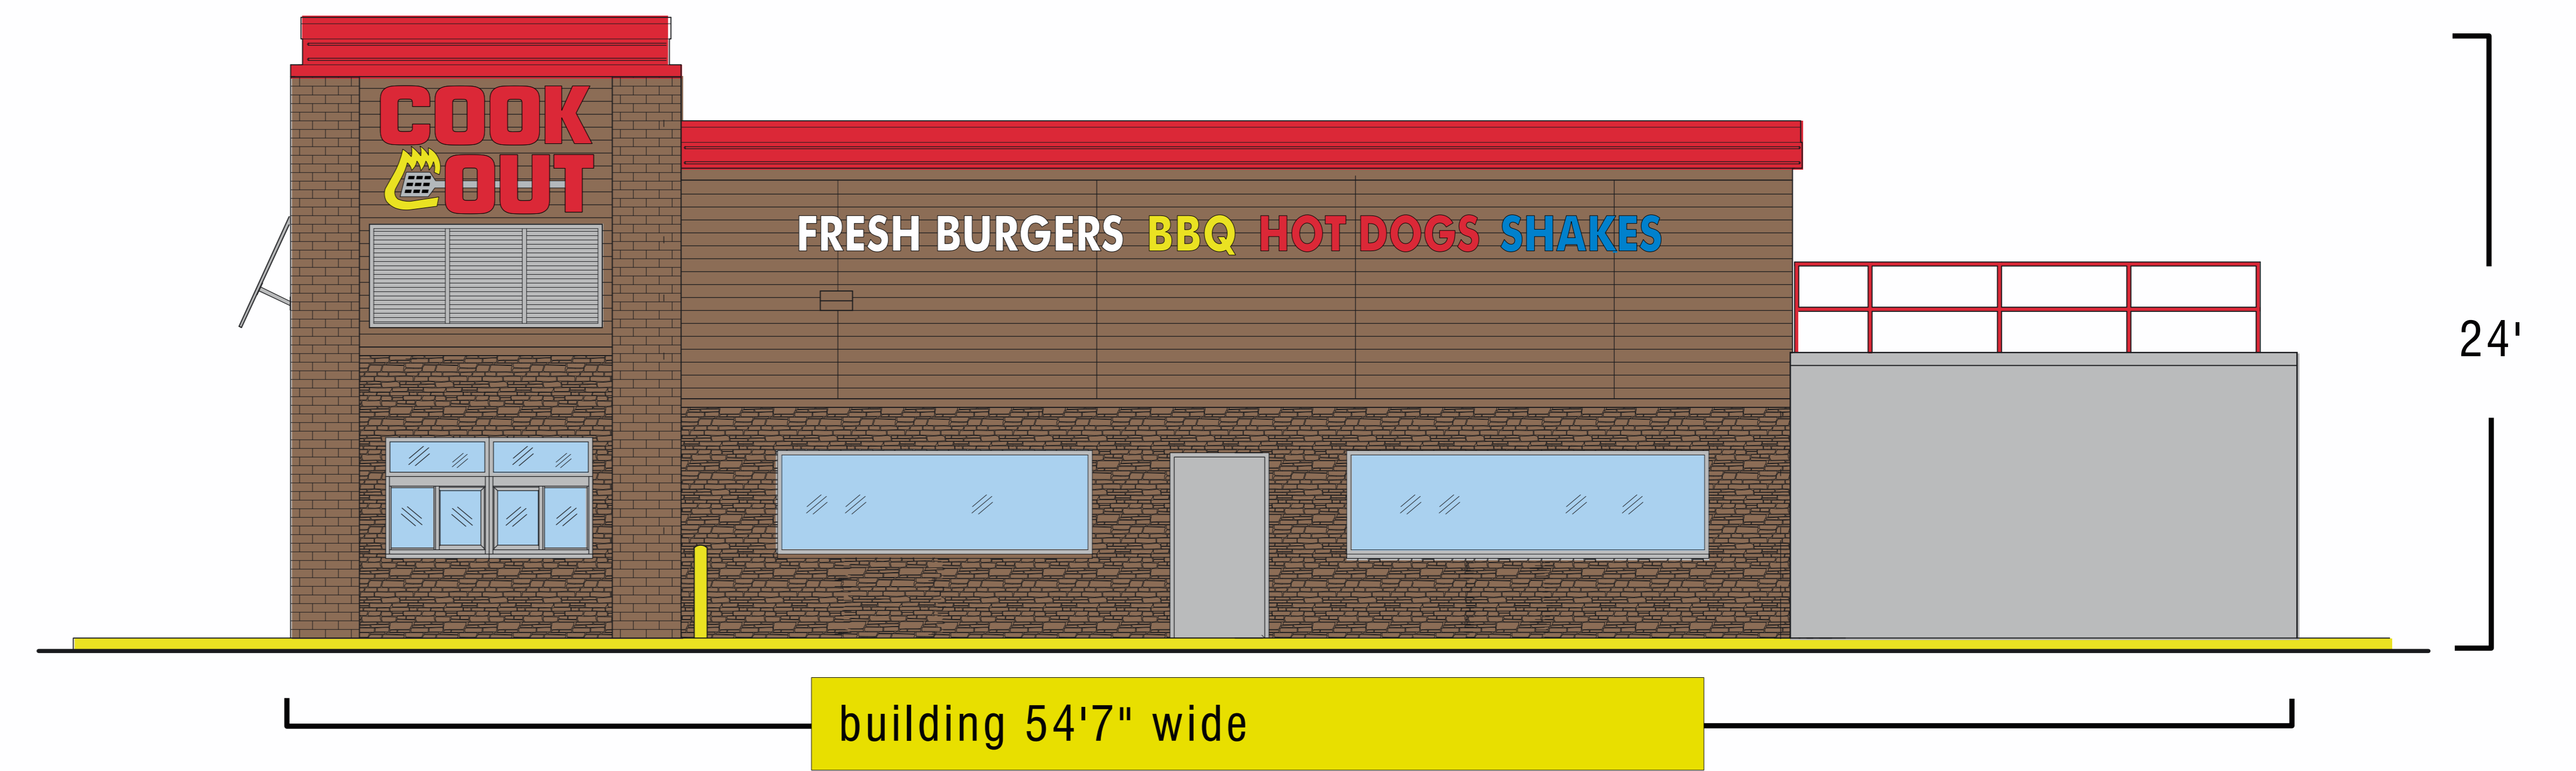

C Parking Lot side