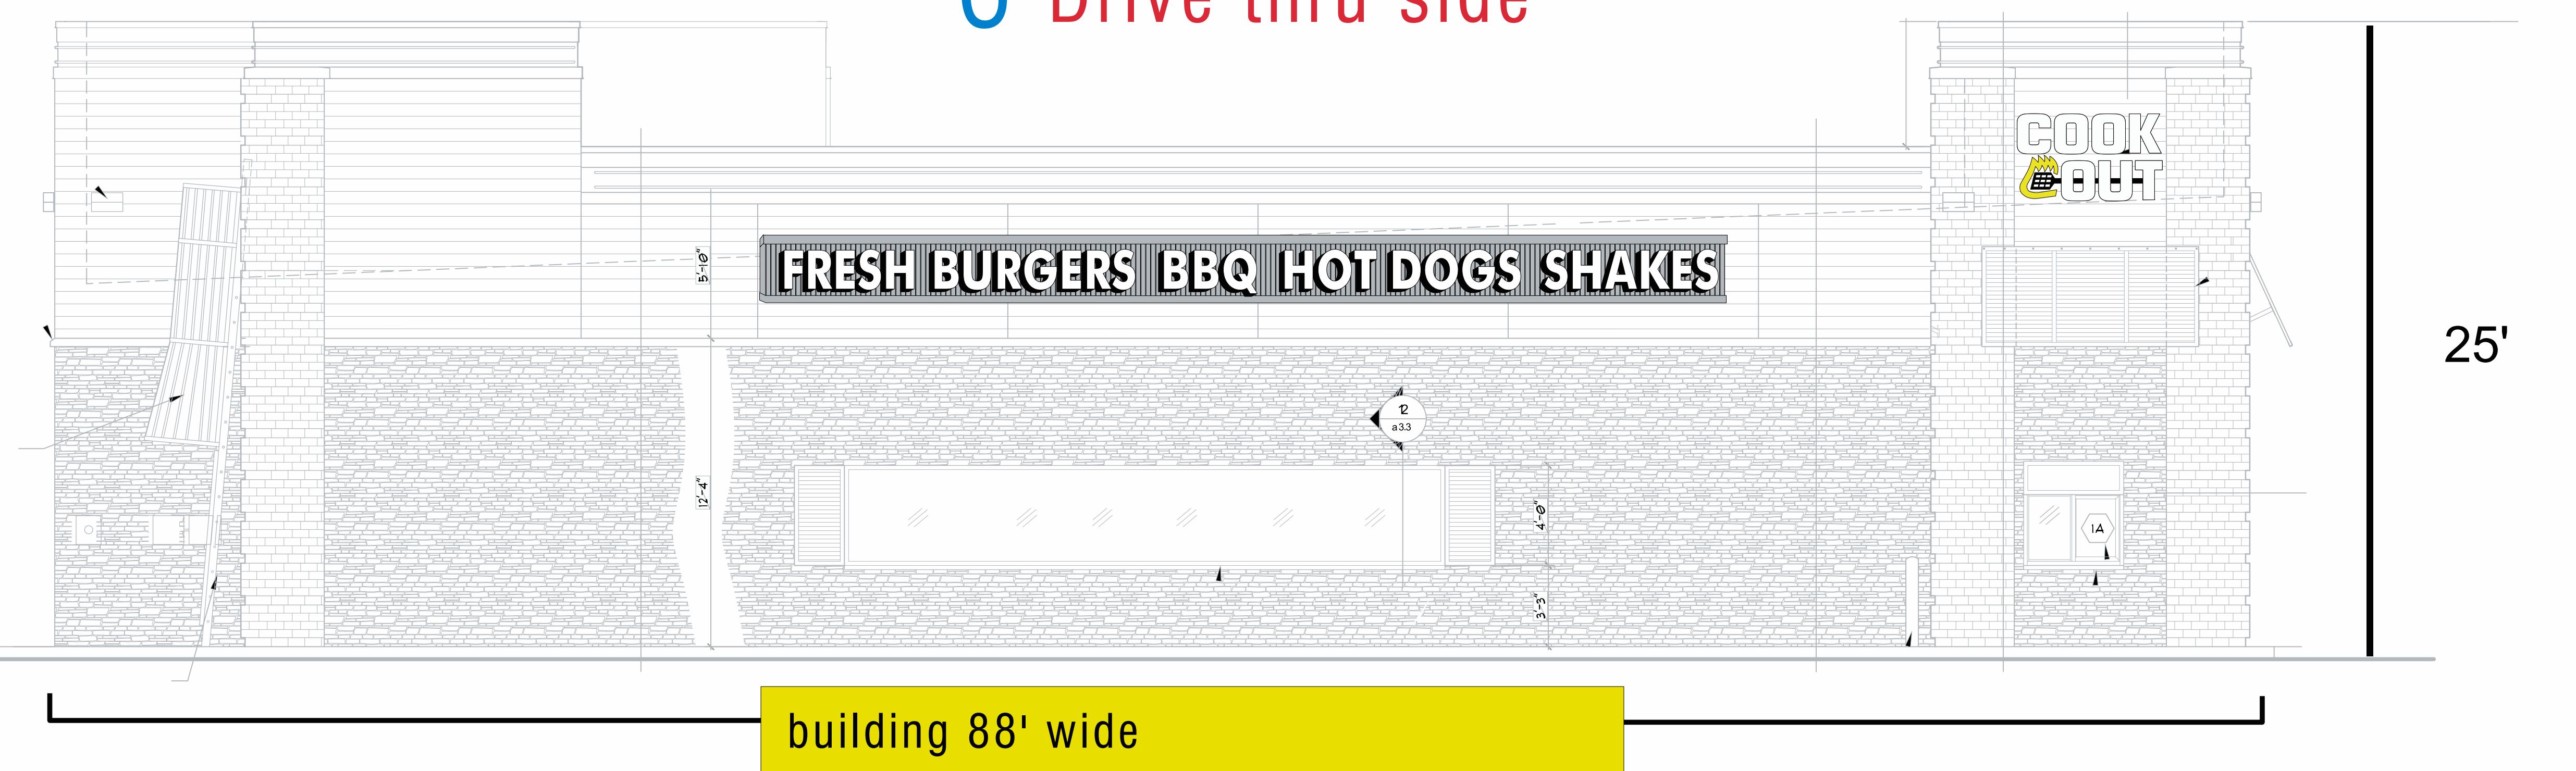

## D Back

building 37.4' wide

## A Front

building 37.4' wide

## Back wall signs

- 2' x 14' LOGO sign ( 28 sq )
- Lighted channel letters / LED lighted ( GE LEDs ) / UL listed electrical

## C Drive thru side

building 88' wide