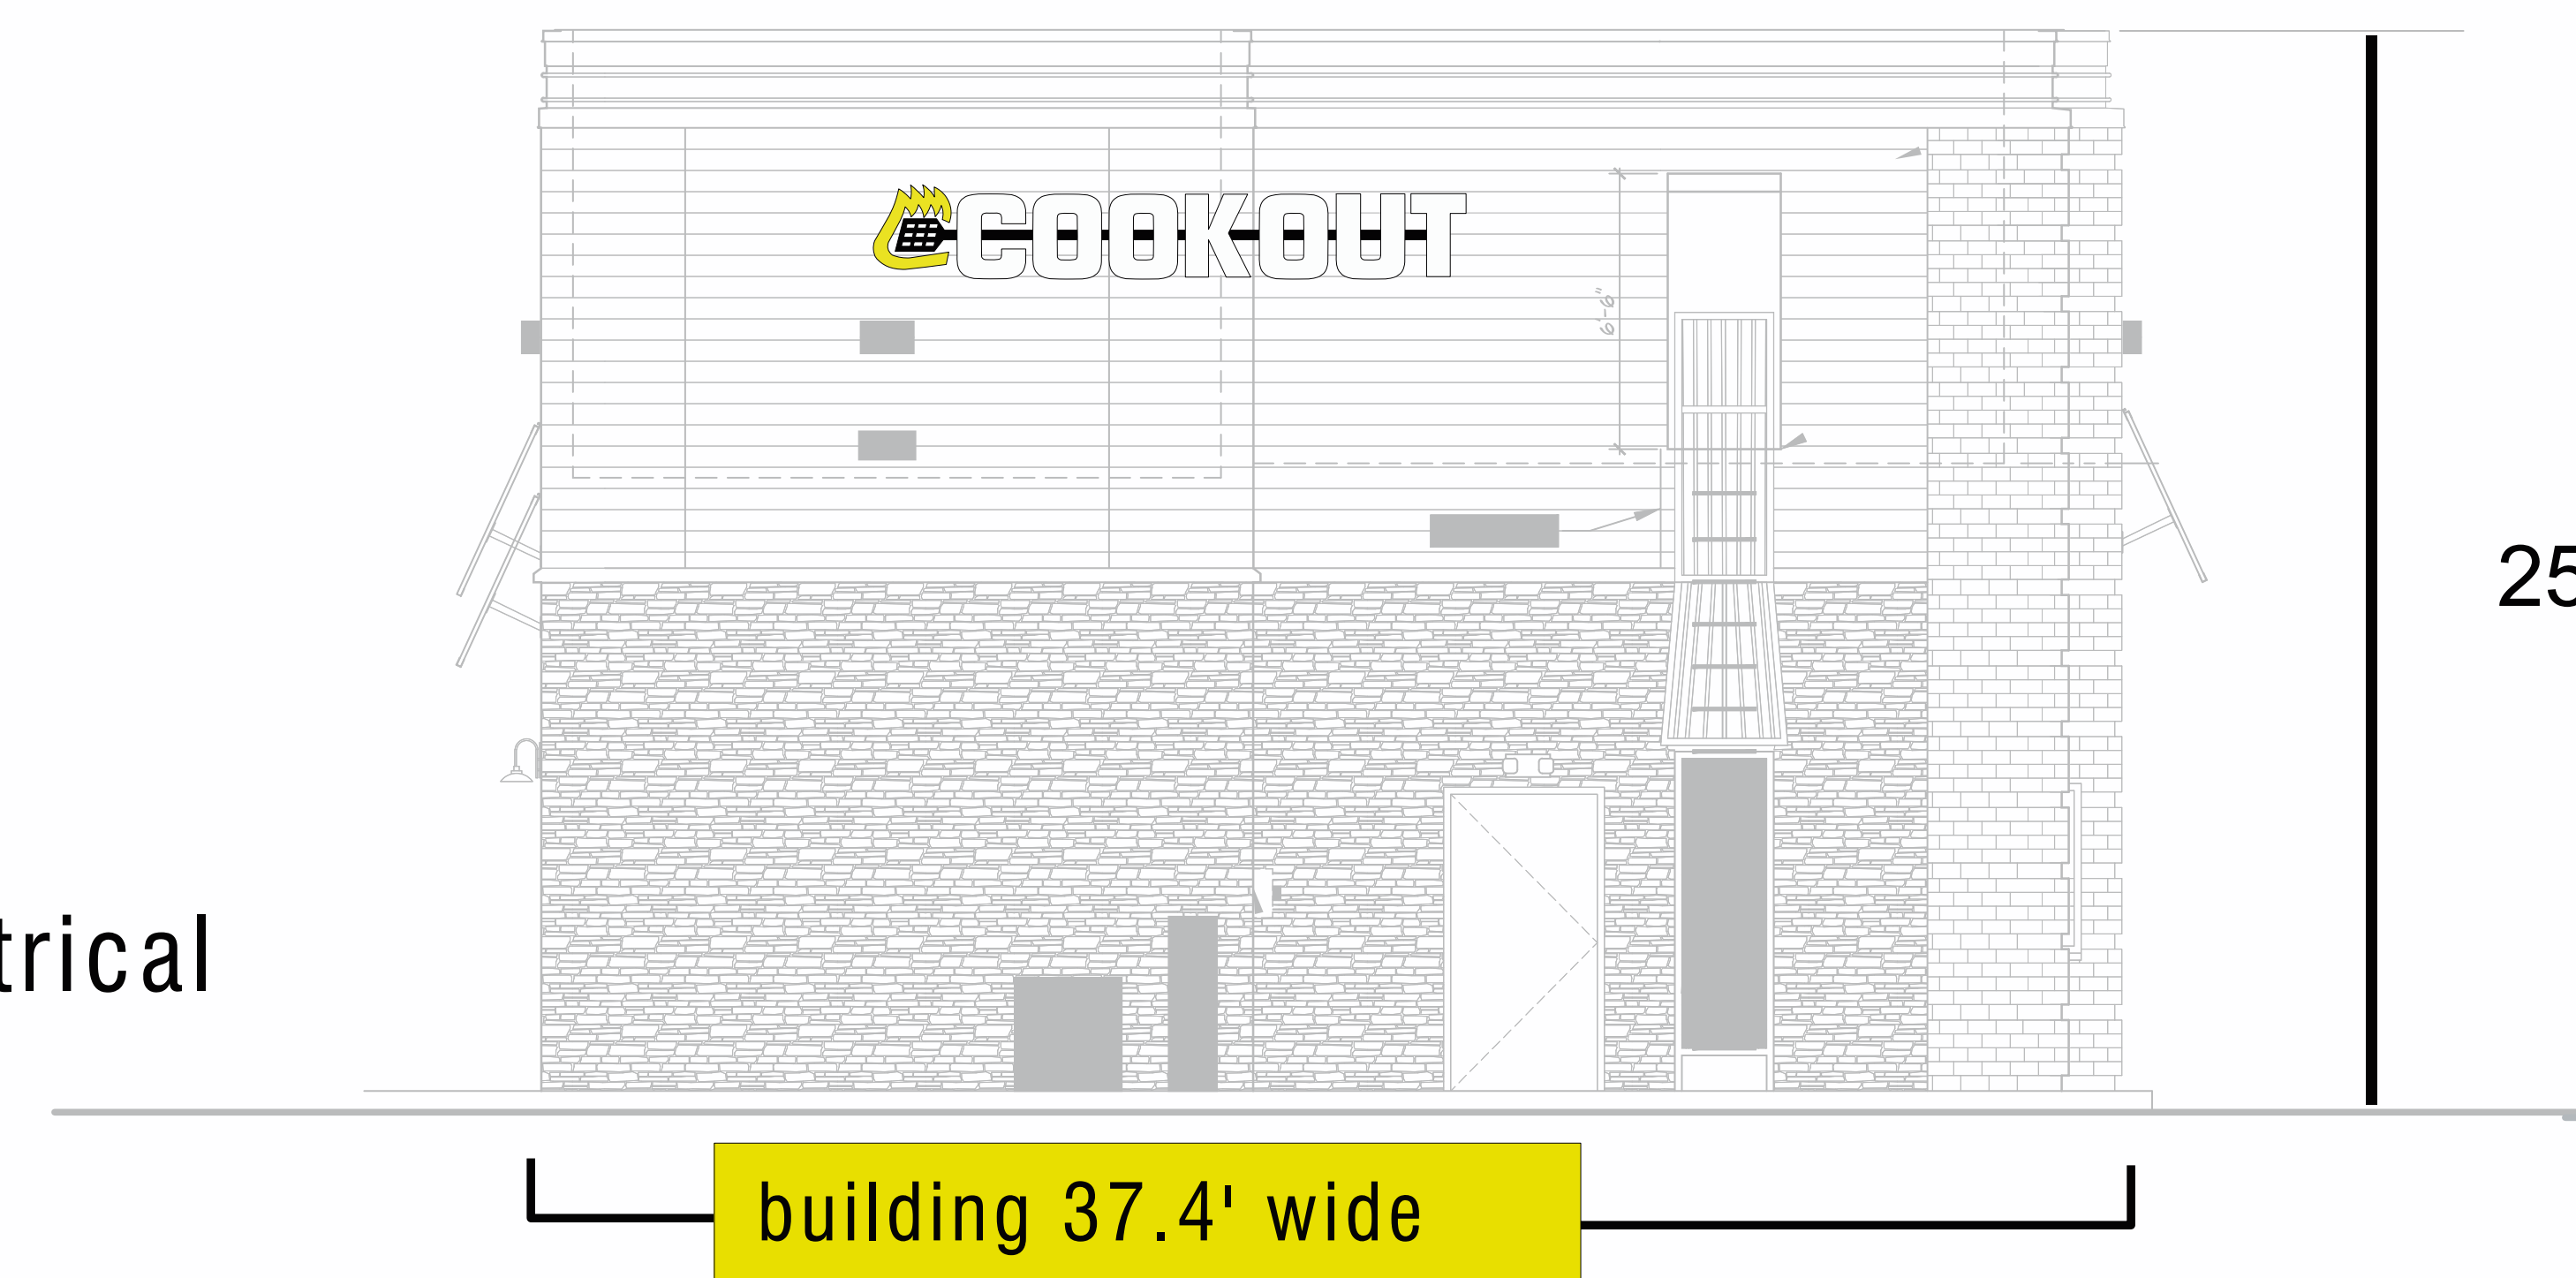

## A Front wall signs

- ( 1 ) Logo 3'4" x 20' ( 66 sq )
- Lighted channel letters / LED lighted ( GE LEDs ) / UL listed electrical

## C Drive Thru wall signs

- ( 1 ) Logo 4' x 5'10" ( 23.32 sq )
- Lighted channel letters / LED lighted ( GE LEDs ) / UL listed electrical

**FRESH BURGERS BBQ HOT DOGS SHAKES**

- ( 1 ) Tag line 34" x 38' ( 108 sq ) / Lighted channel letters on a corrugated aluminum back panel / LED lighted w UL electrical / powder coated aluminum

## D Back

building 37.4' wide

## A Front

building 37.4' wide