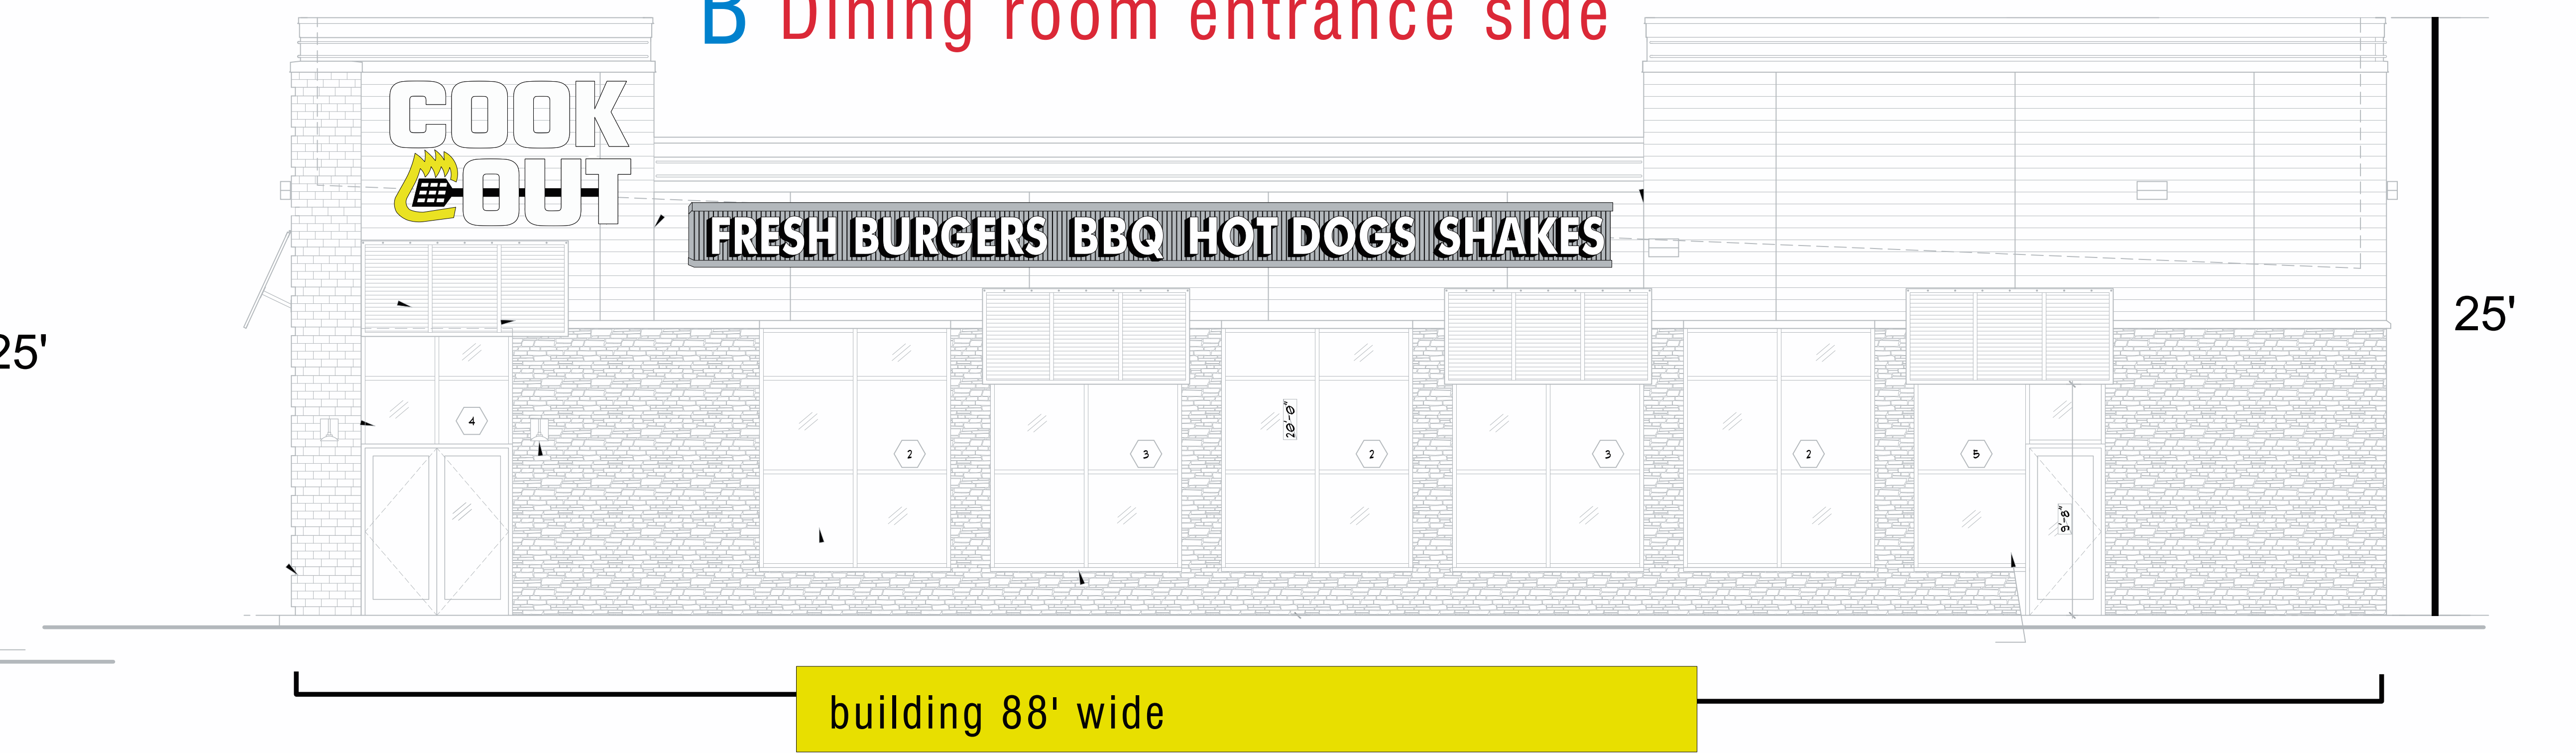

B Dining room entrance side

building 88' wide

H

- top sign 8' wide x 5'6" high aluminum cabinet w/ corrugated facing / powder coated
- logo is channel letter style / LED lighting / UL listed