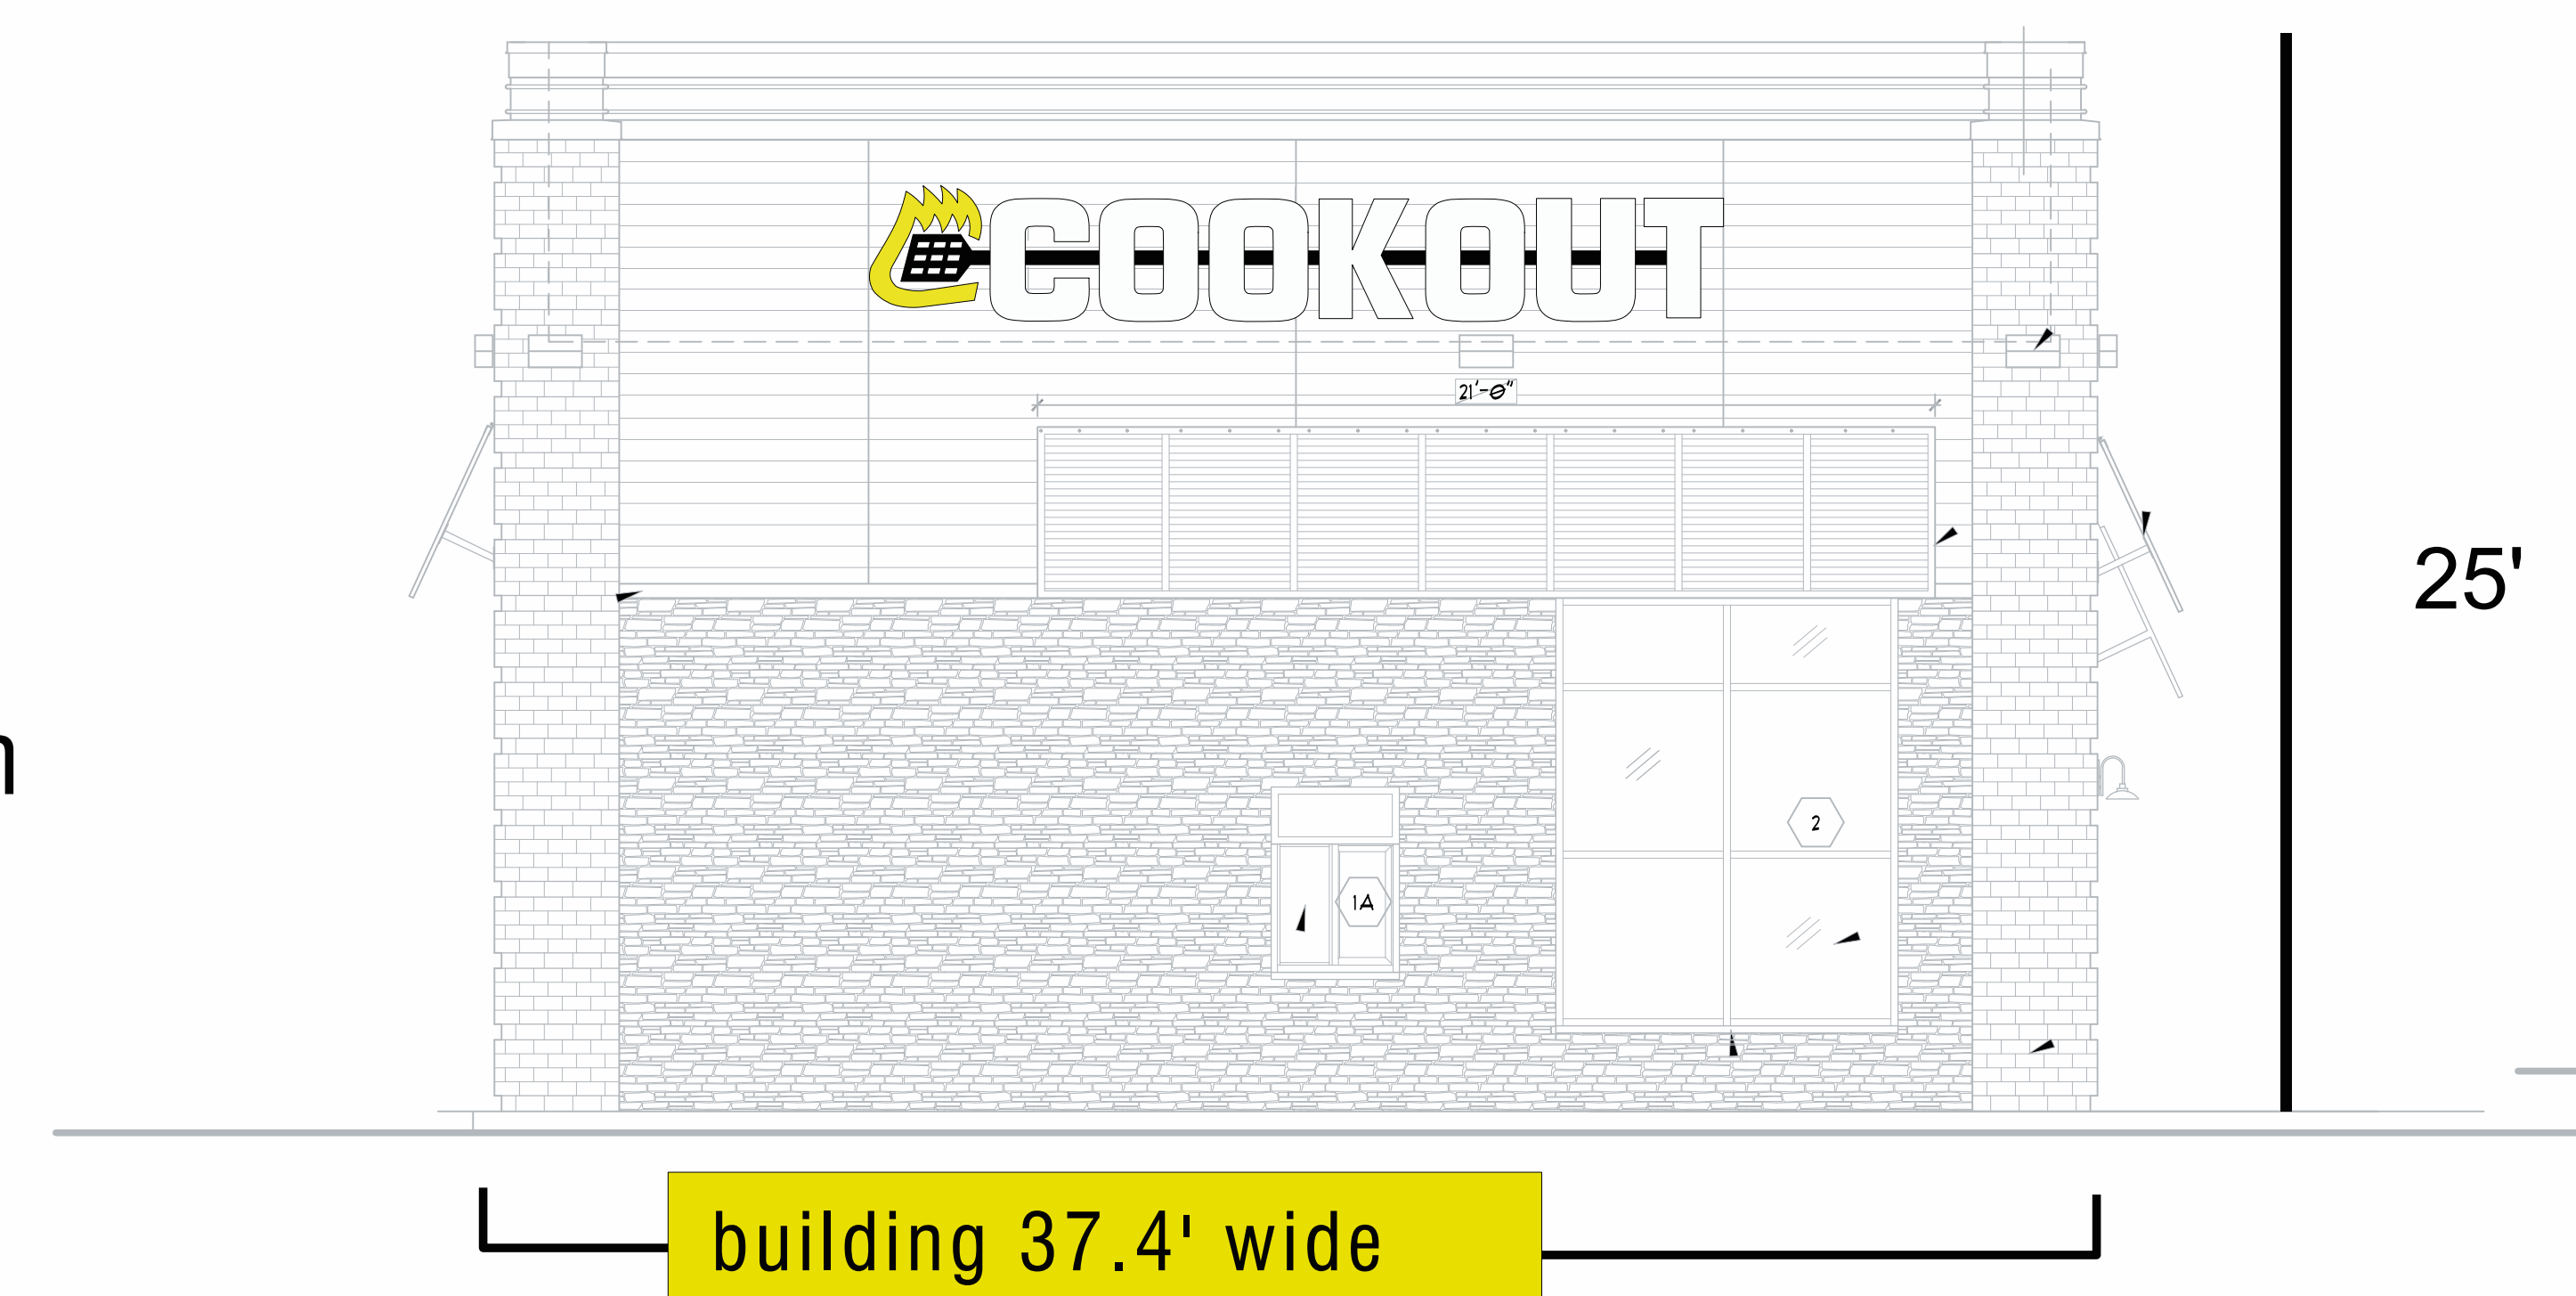

## C Drive Thru wall signs

- ( 1 ) Logo 4' x 5'10" ( 23.32 sq )
- Lighted channel letters / LED lighted ( GE LEDs ) / UL listed electrical

**FRESH BURGERS BBQ HOT DOGS SHAKES**

- ( 1 ) Tag line 34" x 38' ( 108 sq ) / Lighted channel letters on a corrugated aluminum back panel / LED lighted w UL electrical / powder coated aluminum

- ( 2 ) 6' x 6' drive up lighted menus

- ( 2 ) 2.6' x 1.5' ( 3' high when installed ) powder coated aluminum drive-way entrance signs

## D Back

building 37.4' wide

## A Front

building 37.4' wide