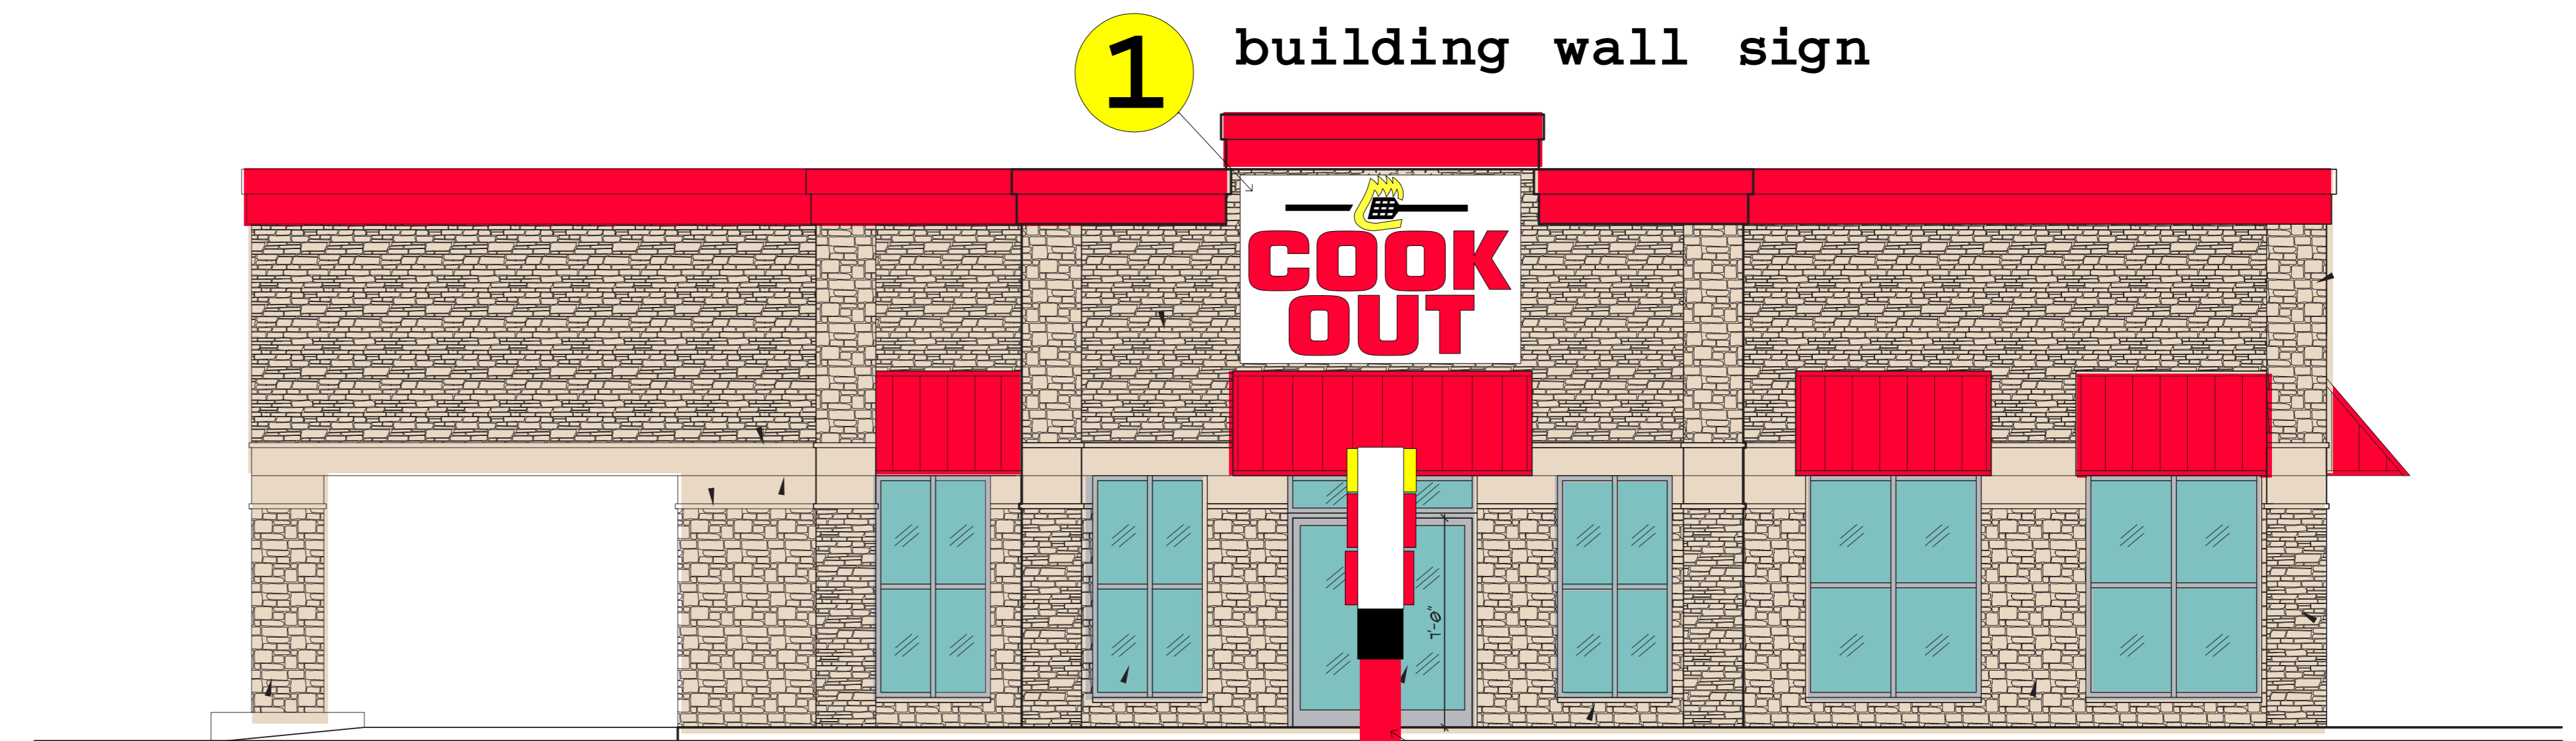

Murray KY Cook Out sign drawing

scale 1/4" = 1'

2 FRONT ELEVATION (EAST)
SCALE: 1/4"=1'-0"

2 roadside monument sign

22" letters

1

Channel letters on aluminum background panel
- LED lighted letters
- UL listed electrical
- aluminum (powder coated) background panel

scale 1" = 1'

Cook Out exterior menu signs
Model FS2014

scale 3/4" = 1'

SCOPE OF JOB

- 1 Building wall sign
- 2 Roadside pylon sign
- 3 Drive up menus
- 4 5 Interior menu and lighted tray sign **not pictured**

2

Channel letter panel sign
Letters:
- lighted channel letters.
- LED lighted.
- UL listed electrical.
Reader board:
- 2 line 8" cahngeable letters
Structure:
- Aluminum (powder coated)

scale 1" = 1'

803-533-7446
313 John C Calhoun Drive
Orangeburg SC 29115
Linford Oberholtzer
lin@brandritesign.com
Mobile 803-707-4512