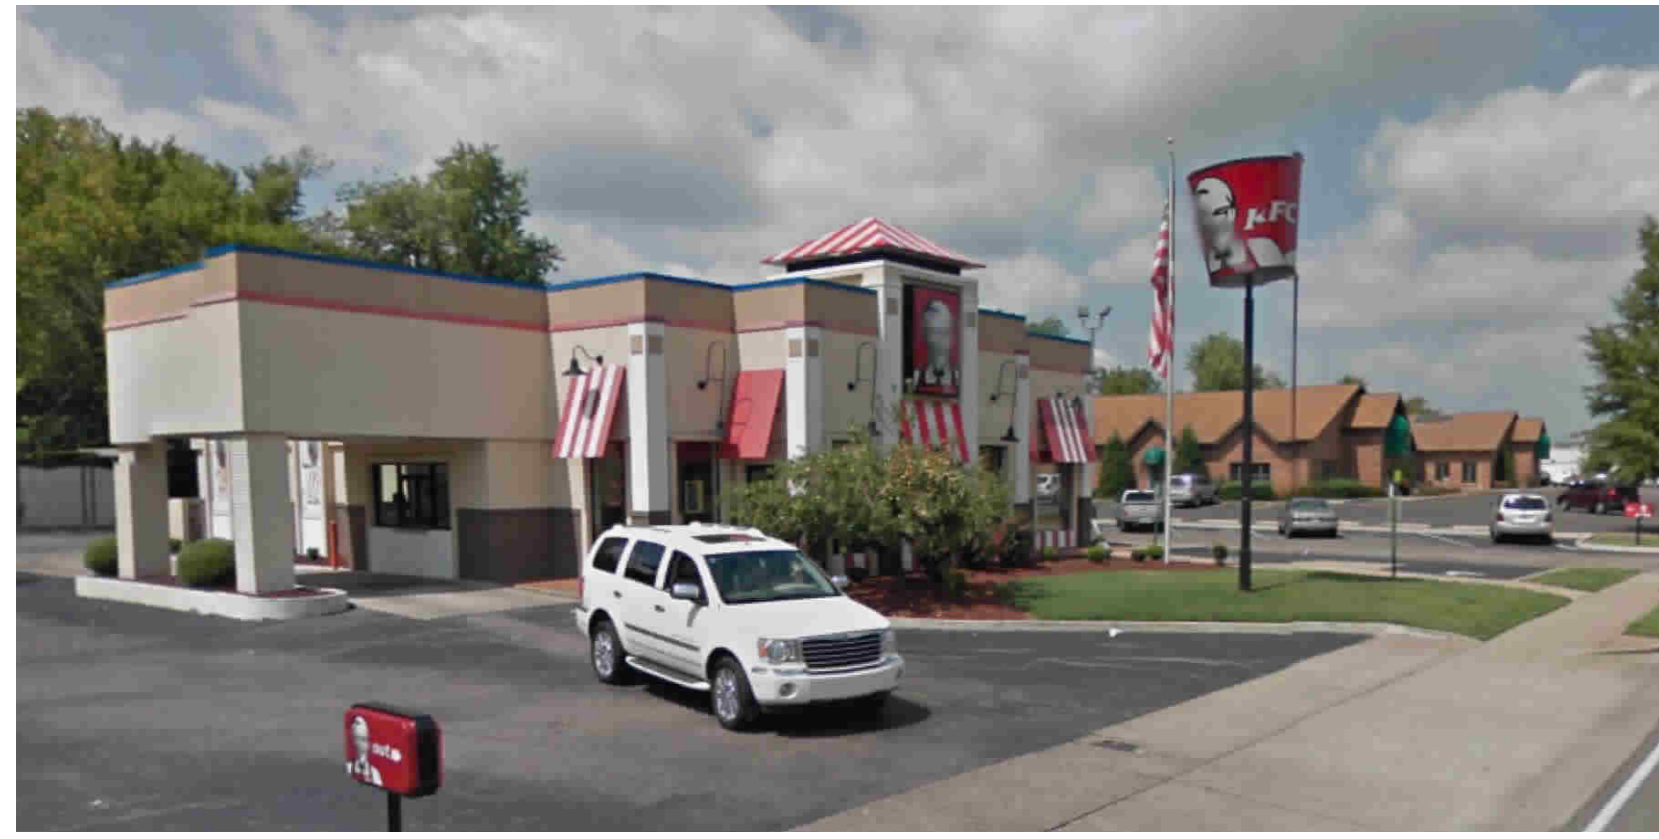

Murray KY Cook Out sign drawing

scale 1/4" = 1'

2 FRONT ELEVATION (EAST)
SCALE: 1/4"=1'-0"

2 roadside monument sign

22" letters

1

Channel letters on aluminum background panel
- LED lighted letters
- UL listed electrical
- aluminum (powder coated) background panel

scale 1" = 1'

Cook Out exterior menu signs
Model FS2014

scale 3/4" = 1'

SCOPE OF JOB

- 1 Building wall sign
- 2 Roadside pylon sign
- 3 Drive up menus
- 4 5 Interior menu and lighted tray sign **not pictured**

2

Channel letter panel sign
Letters:
- lighted channel letters.
- LED lighted.
- UL listed electrical.
Reader board:
- 2 line 8" cahngeable letters
Structure:
- Aluminum (powder coated)

scale 1" = 1'

803-533-7446
313 John C Calhoun Drive
Orangeburg SC 29115
Linford Oberholtzer
lin@brandritesign.com
Mobile 803-707-4512