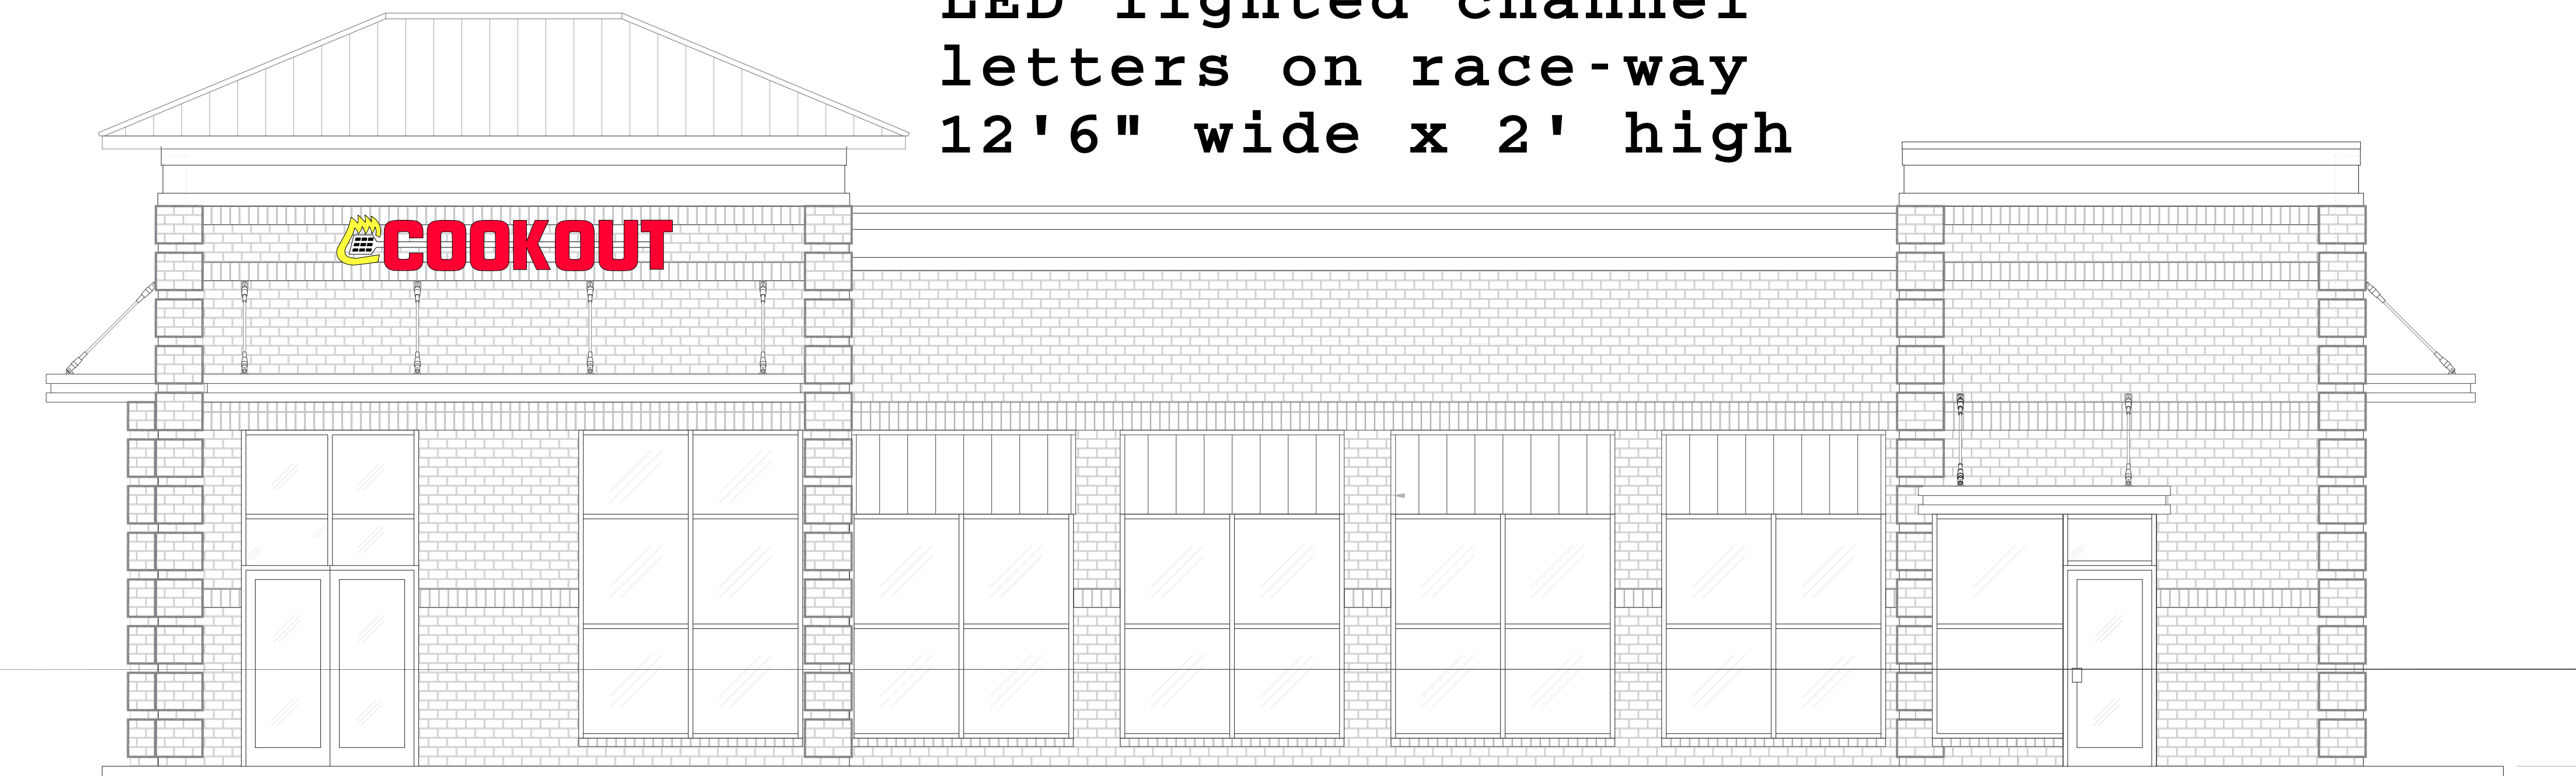

Mt. Pleasant, SC - Cook Out

10' x 5' sign

20" high logo

LED lighted channel letters on a powder-coated aluminum cabinet

Front lighted 2 line (8") changeable copy letters

over-all height 18'

LED lighted channel letters on race-way
12'6" wide x 2' high

FRONT ELEVATION
SCALE: 1/4" = 1'

LED lighted channel letters on race-way
12'6" wide x 2' high

RIGHT SIDE ELEVATION
SCALE: 1/4" = 1'

803-533-7446
313 John C Calhoun Drive
Orangeburg SC 29115
Linford Oberholtzer
lin@brandritesign.com
Mobile 803-707-4512