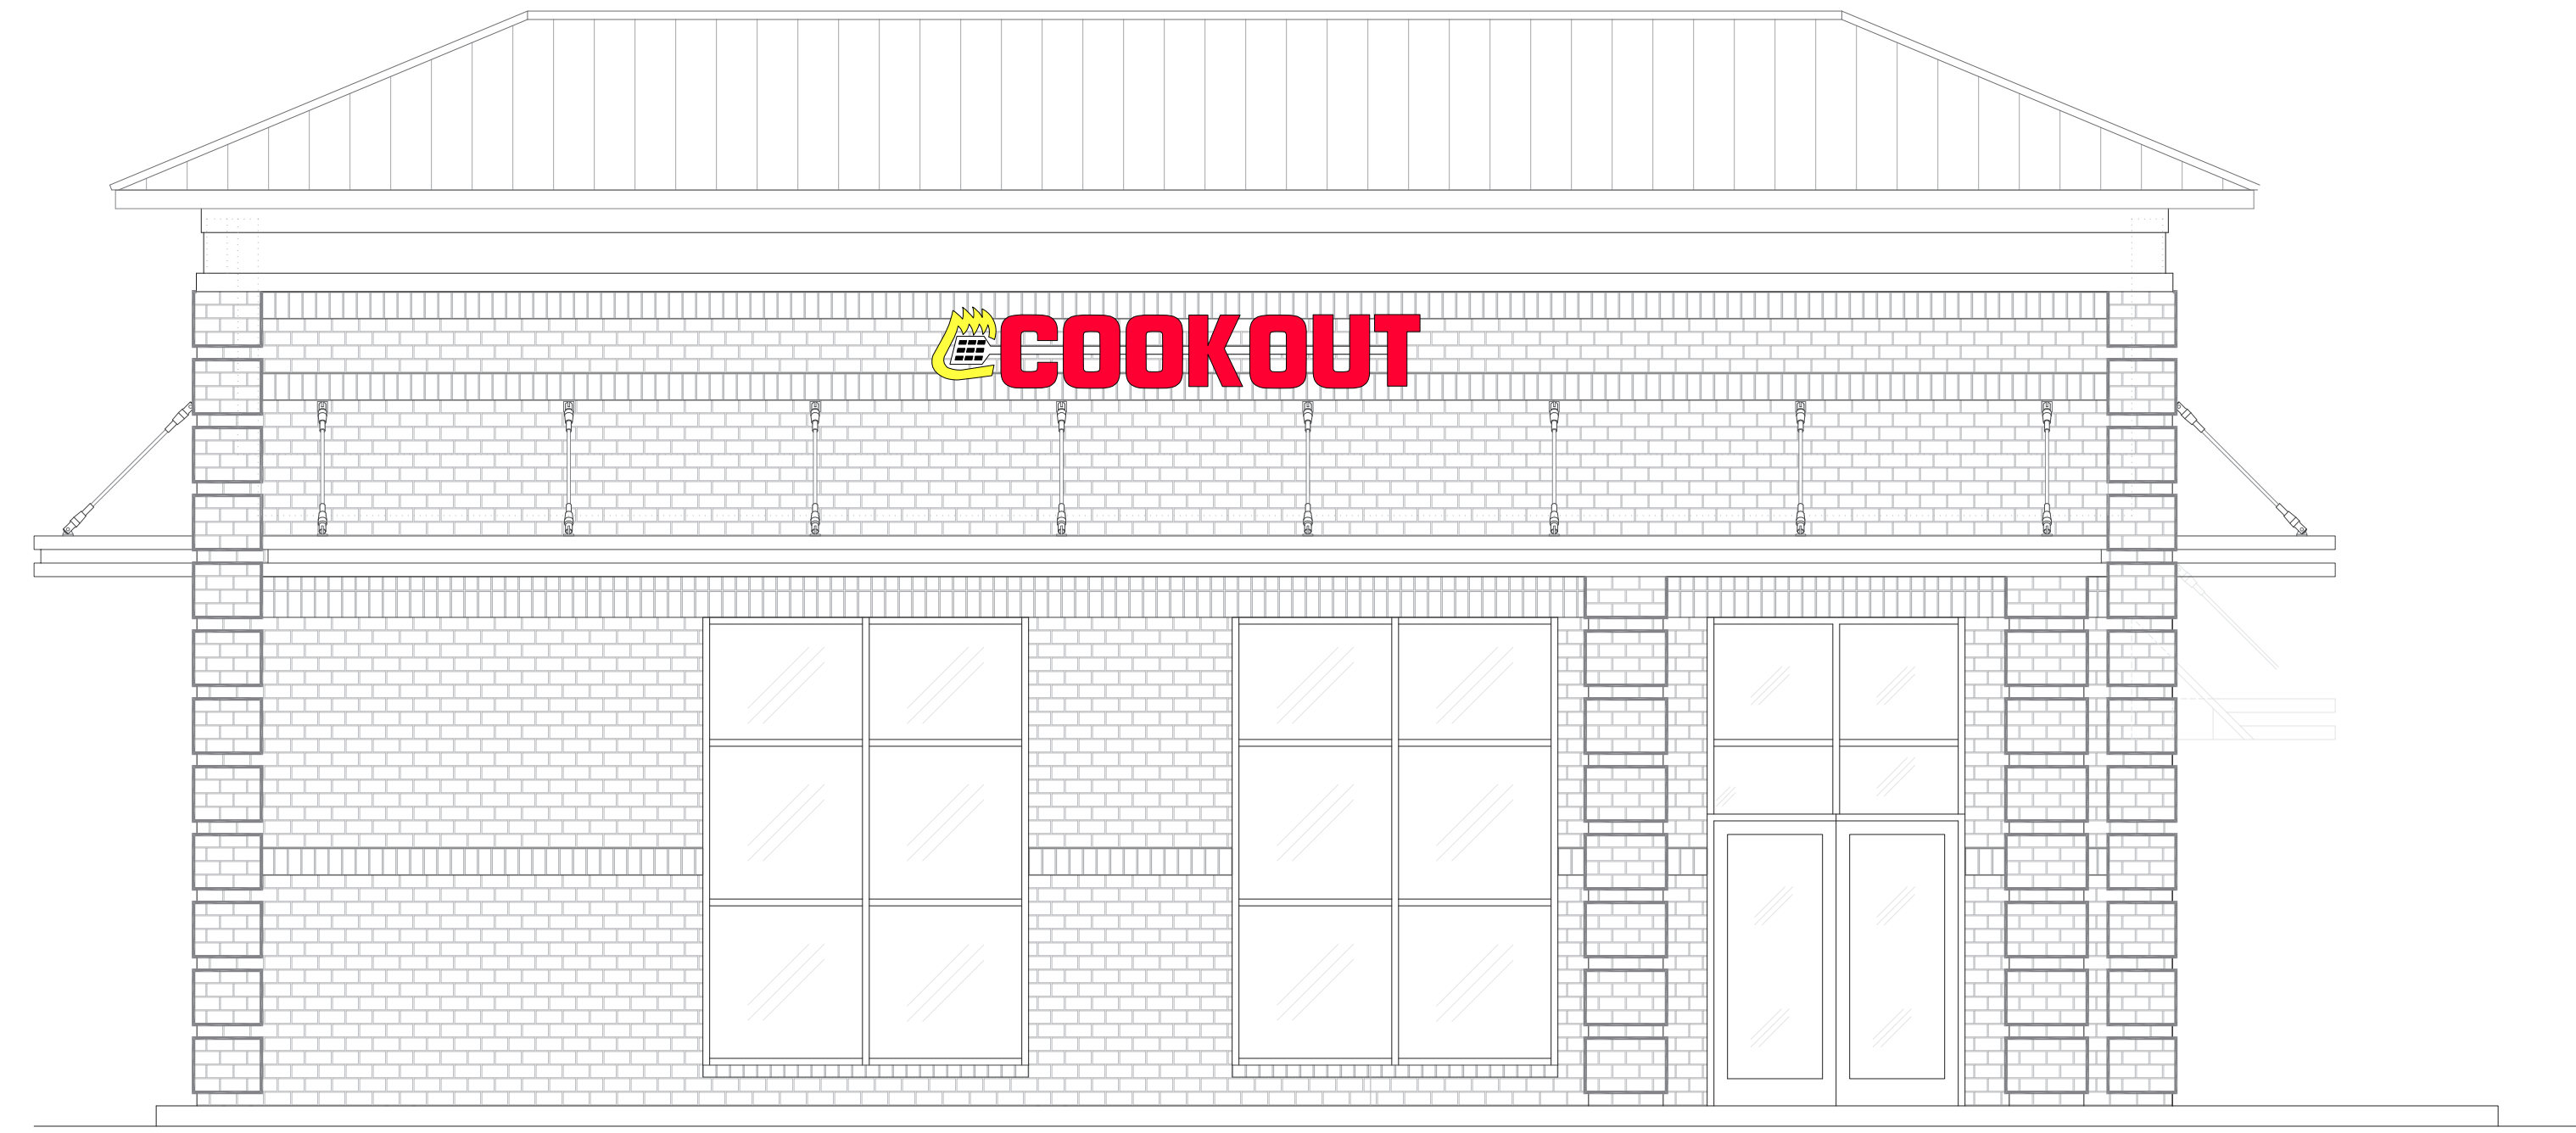

Mt. Pleasant, SC - Cook Out

10' x 5' sign

20" high logo

LED lighted channel letters on a powder-coated aluminum cabinet

Front lighted 2 line (8") changeable copy letters

over-all height 18'

LED lighted channel letters on race-way
12'6" wide x 2' high

FRONT ELEVATION
SCALE: 1/4" = 1'

LED lighted channel letters on race-way
12'6" wide x 2' high

RIGHT SIDE ELEVATION
SCALE: 1/4" = 1'

803-533-7446
313 John C Calhoun Drive
Orangeburg SC 29115
Linford Oberholtzer
lin@brandritesign.com
Mobile 803-707-4512