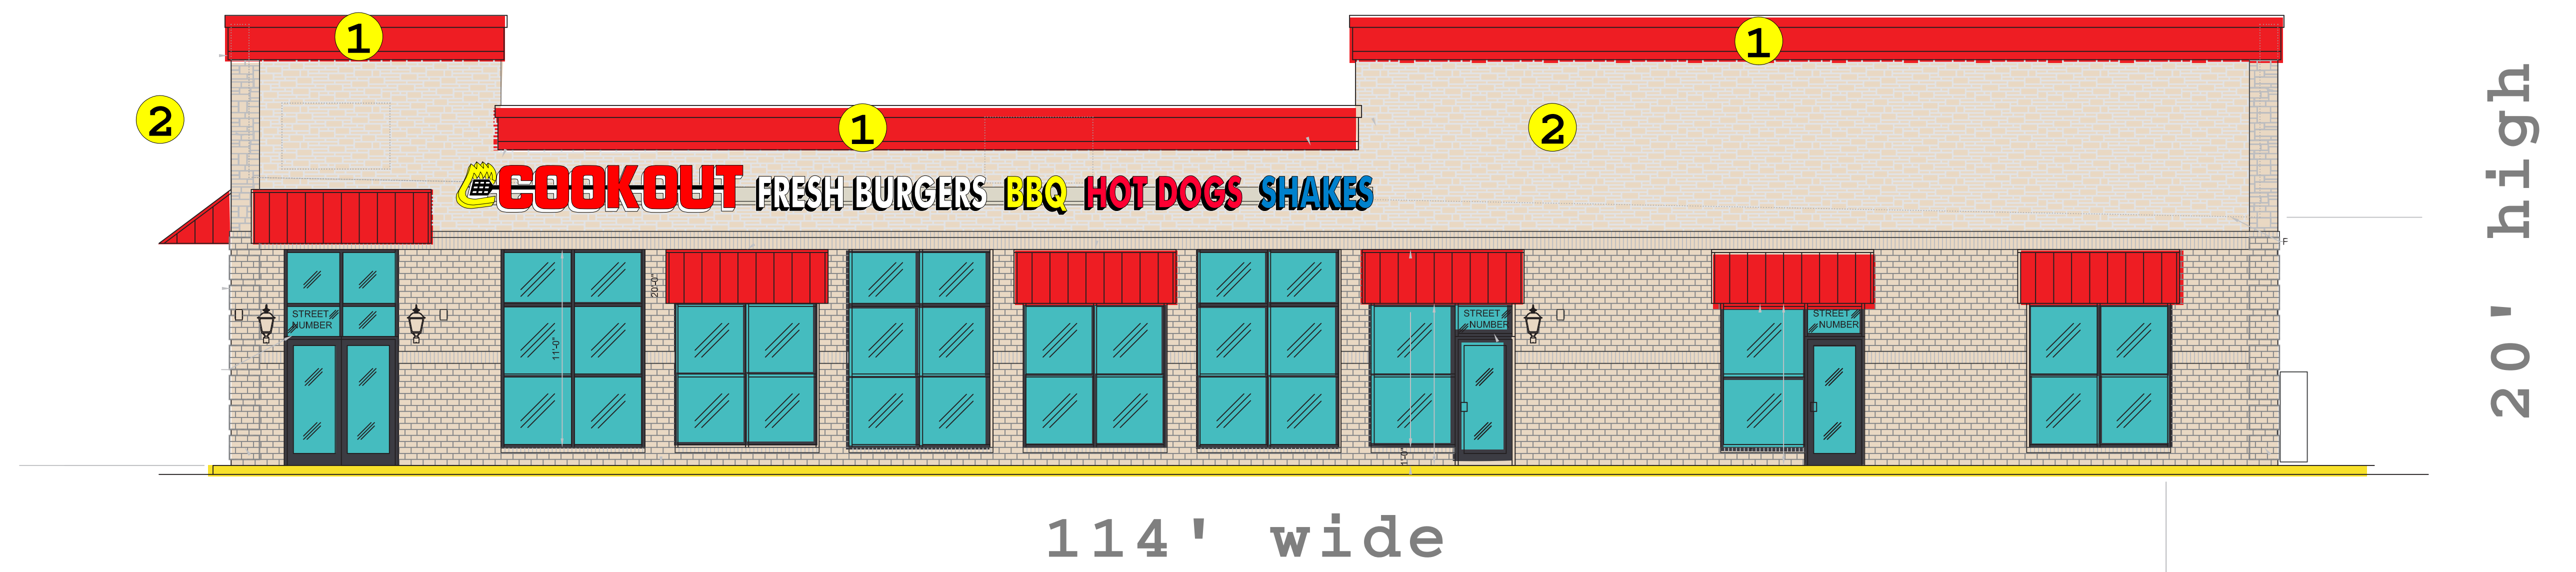

Lexington KY Cook Out sign drawings

Building wall signs
 - channel letters on powder coated race-way
 - 50,000 hour LED lighted
 - UL listed electrical
 - 3/16" plastic faces
 - .040 aluminum side-wall

SCOPE OF JOB

- 1 Supply and install (2) rows of white neon all the way around top of building
- 2 Wall signs (channel letters) on 3 walls
- 3 (1) double sided channel letter pylon w/ changeable letter readerboard.
- 4 (4) drive-up ordering menus.
- 5 6 Interior menu and lighted tray sign **not pictured**