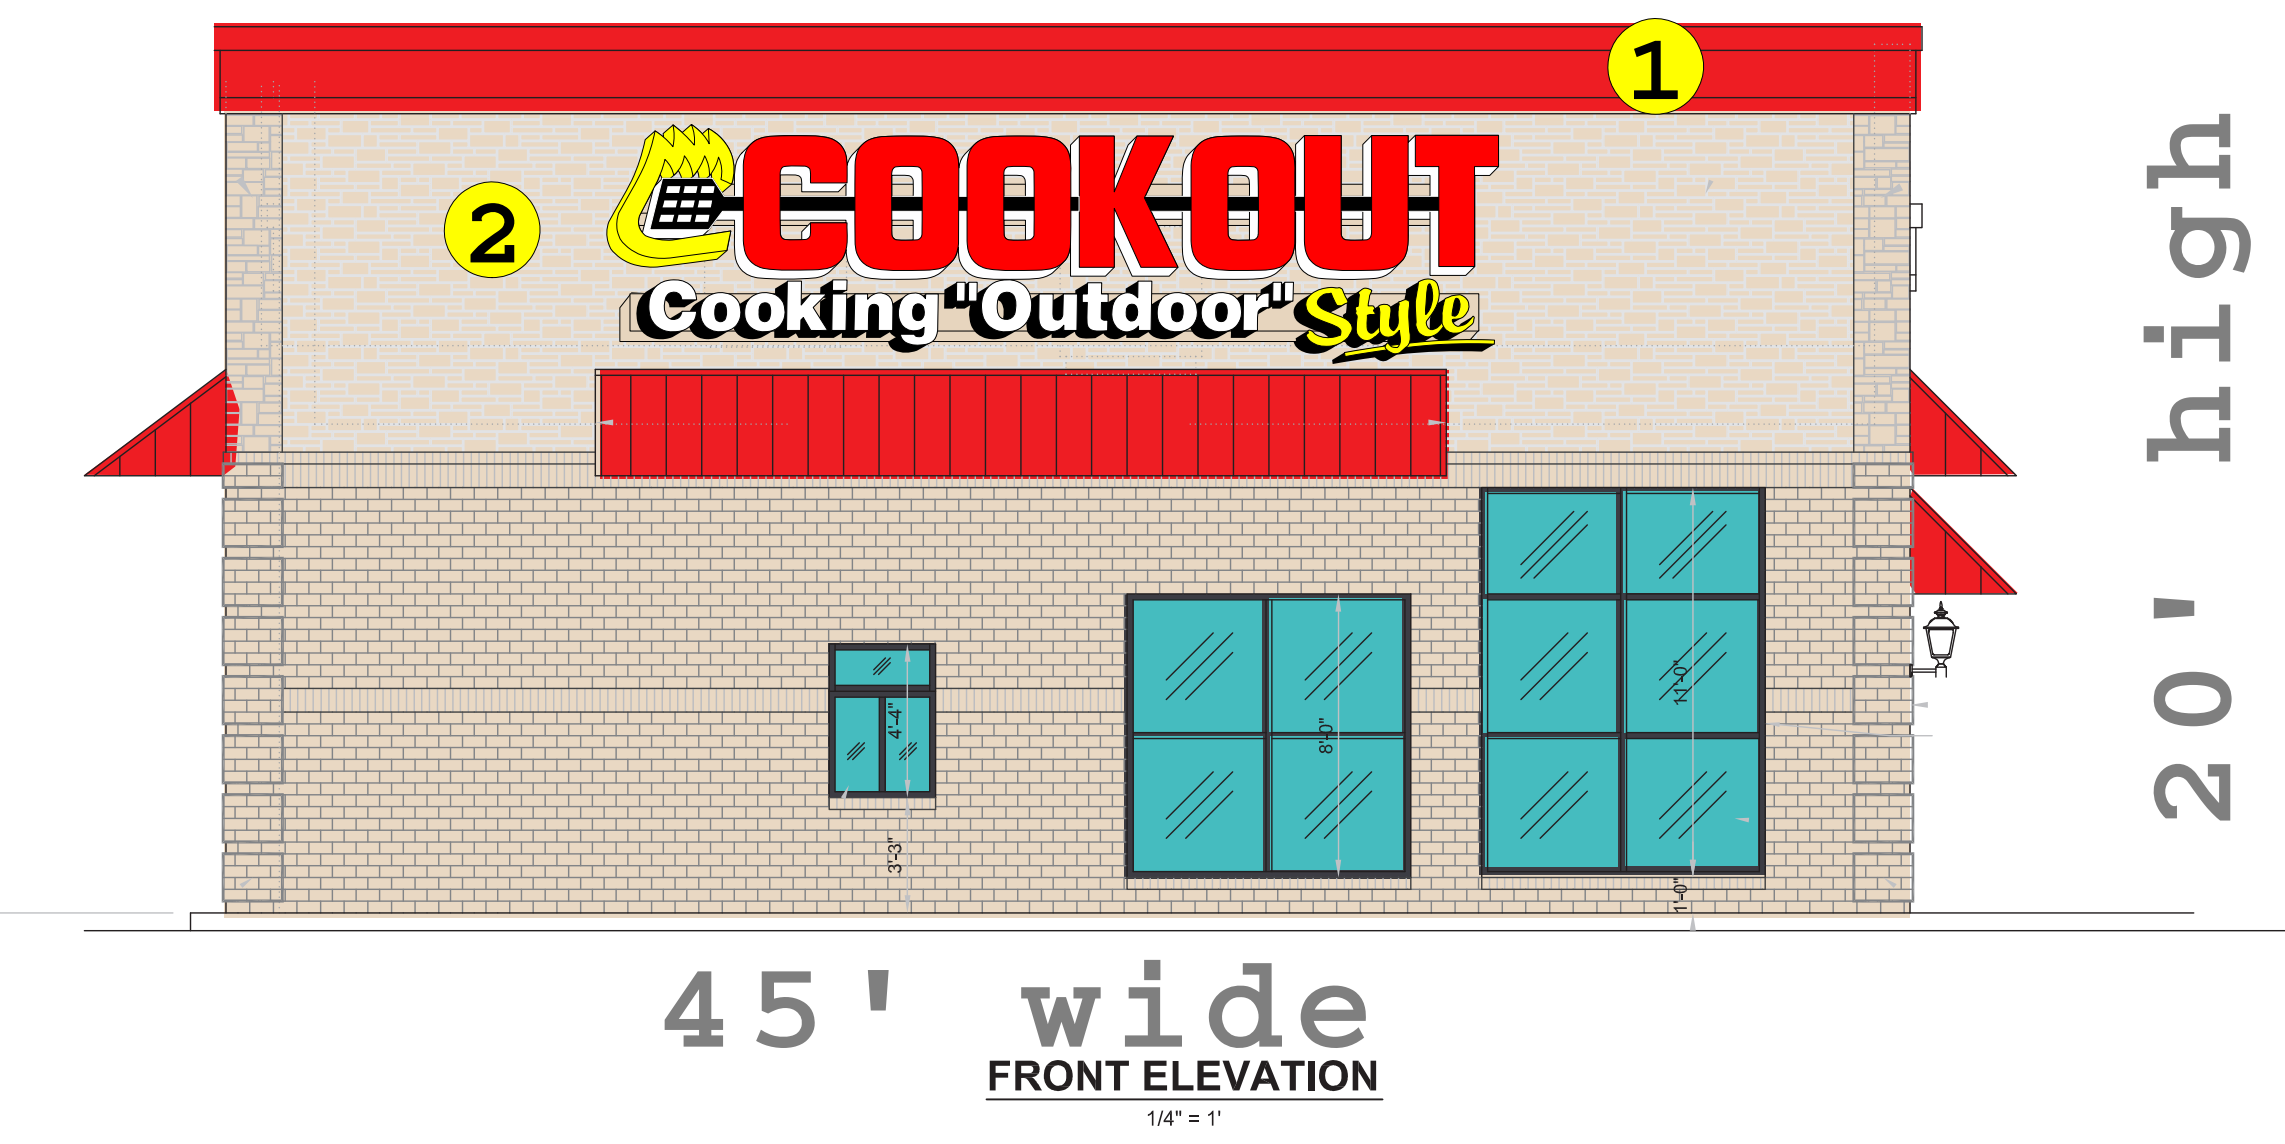

Lexington KY Cook Out sign drawings

Building wall signs
 - channel letters on powder coated race-way
 - 50,000 hour LED lighted
 - UL listed electrical
 - 3/16" plastic faces
 - .040 aluminum side-wall

SCOPE OF JOB

- 1 Supply and install (2) rows of white neon all the way around top of building
- 2 Wall signs (channel letters) on 3 walls
- 3 (1) double sided channel letter pylon w/ changeable letter readerboard.
- 4 (4) drive-up ordering menus.
- 5 6 Interior menu and lighted tray sign **not pictured**