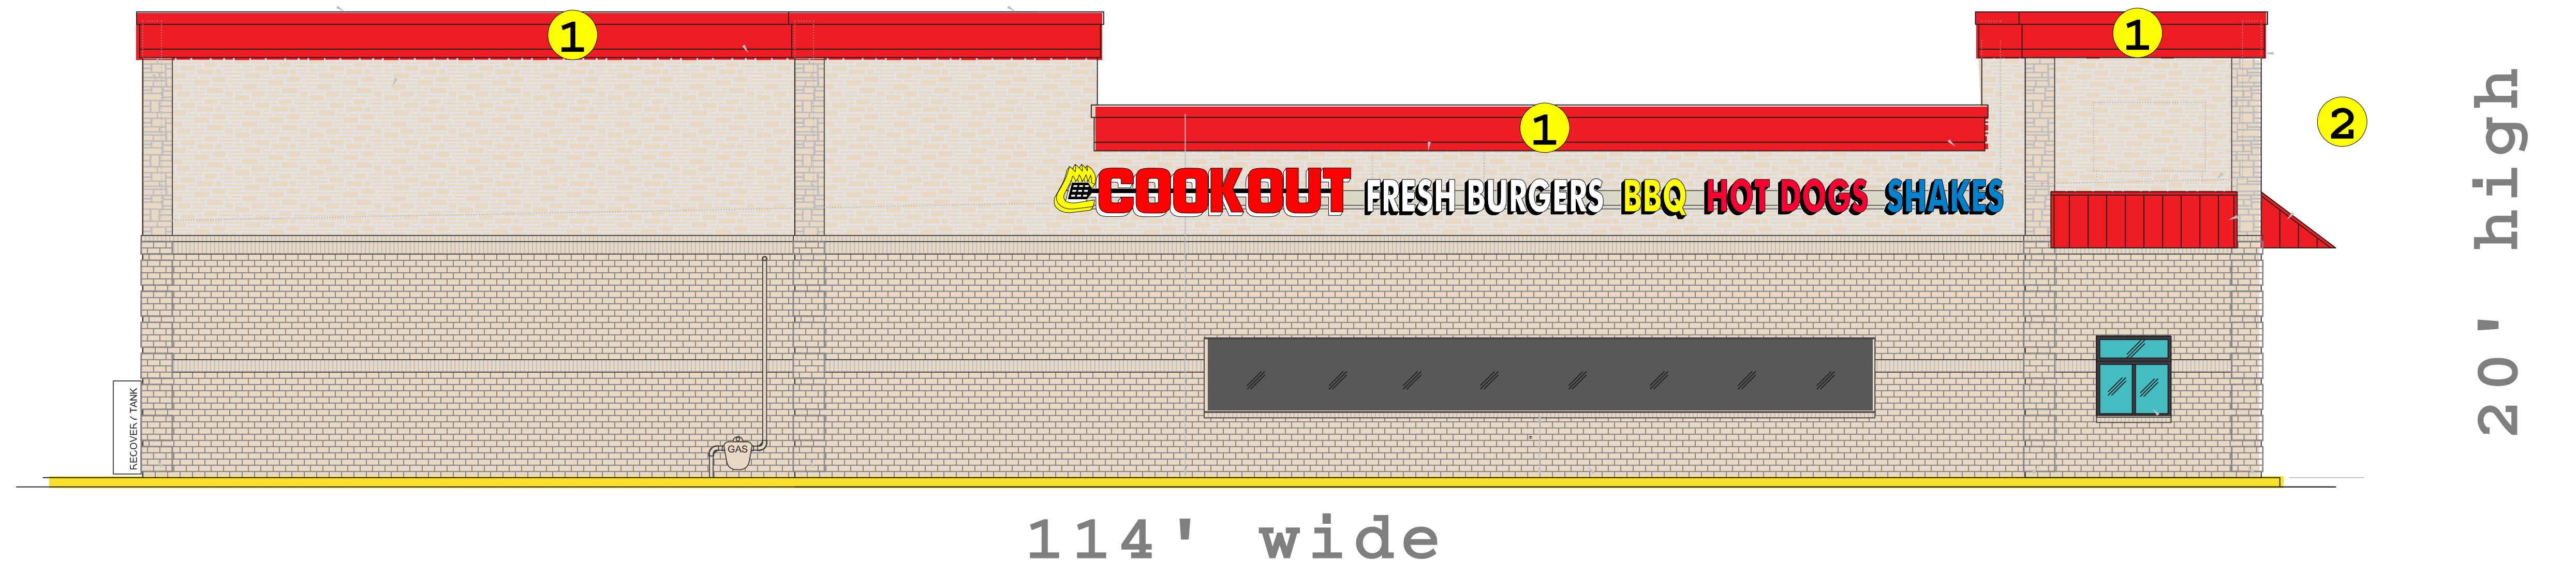

Lexington KY Cook Out sign drawings

Building wall signs
 - channel letters on powder coated race-way
 - 50,000 hour LED lighted
 - UL listed electrical
 - 3/16" plastic faces
 - .040 aluminum side-wall

SCOPE OF JOB

- 1 Supply and install (2) rows of white neon all the way around top of building
- 2 Wall signs (channel letters) on 3 walls
- 3 (1) double sided channel letter pylon w/ changeable letter readerboard.
- 4 (4) drive-up ordering menus.
- 5 6 Interior menu and lighted tray sign **not pictured**