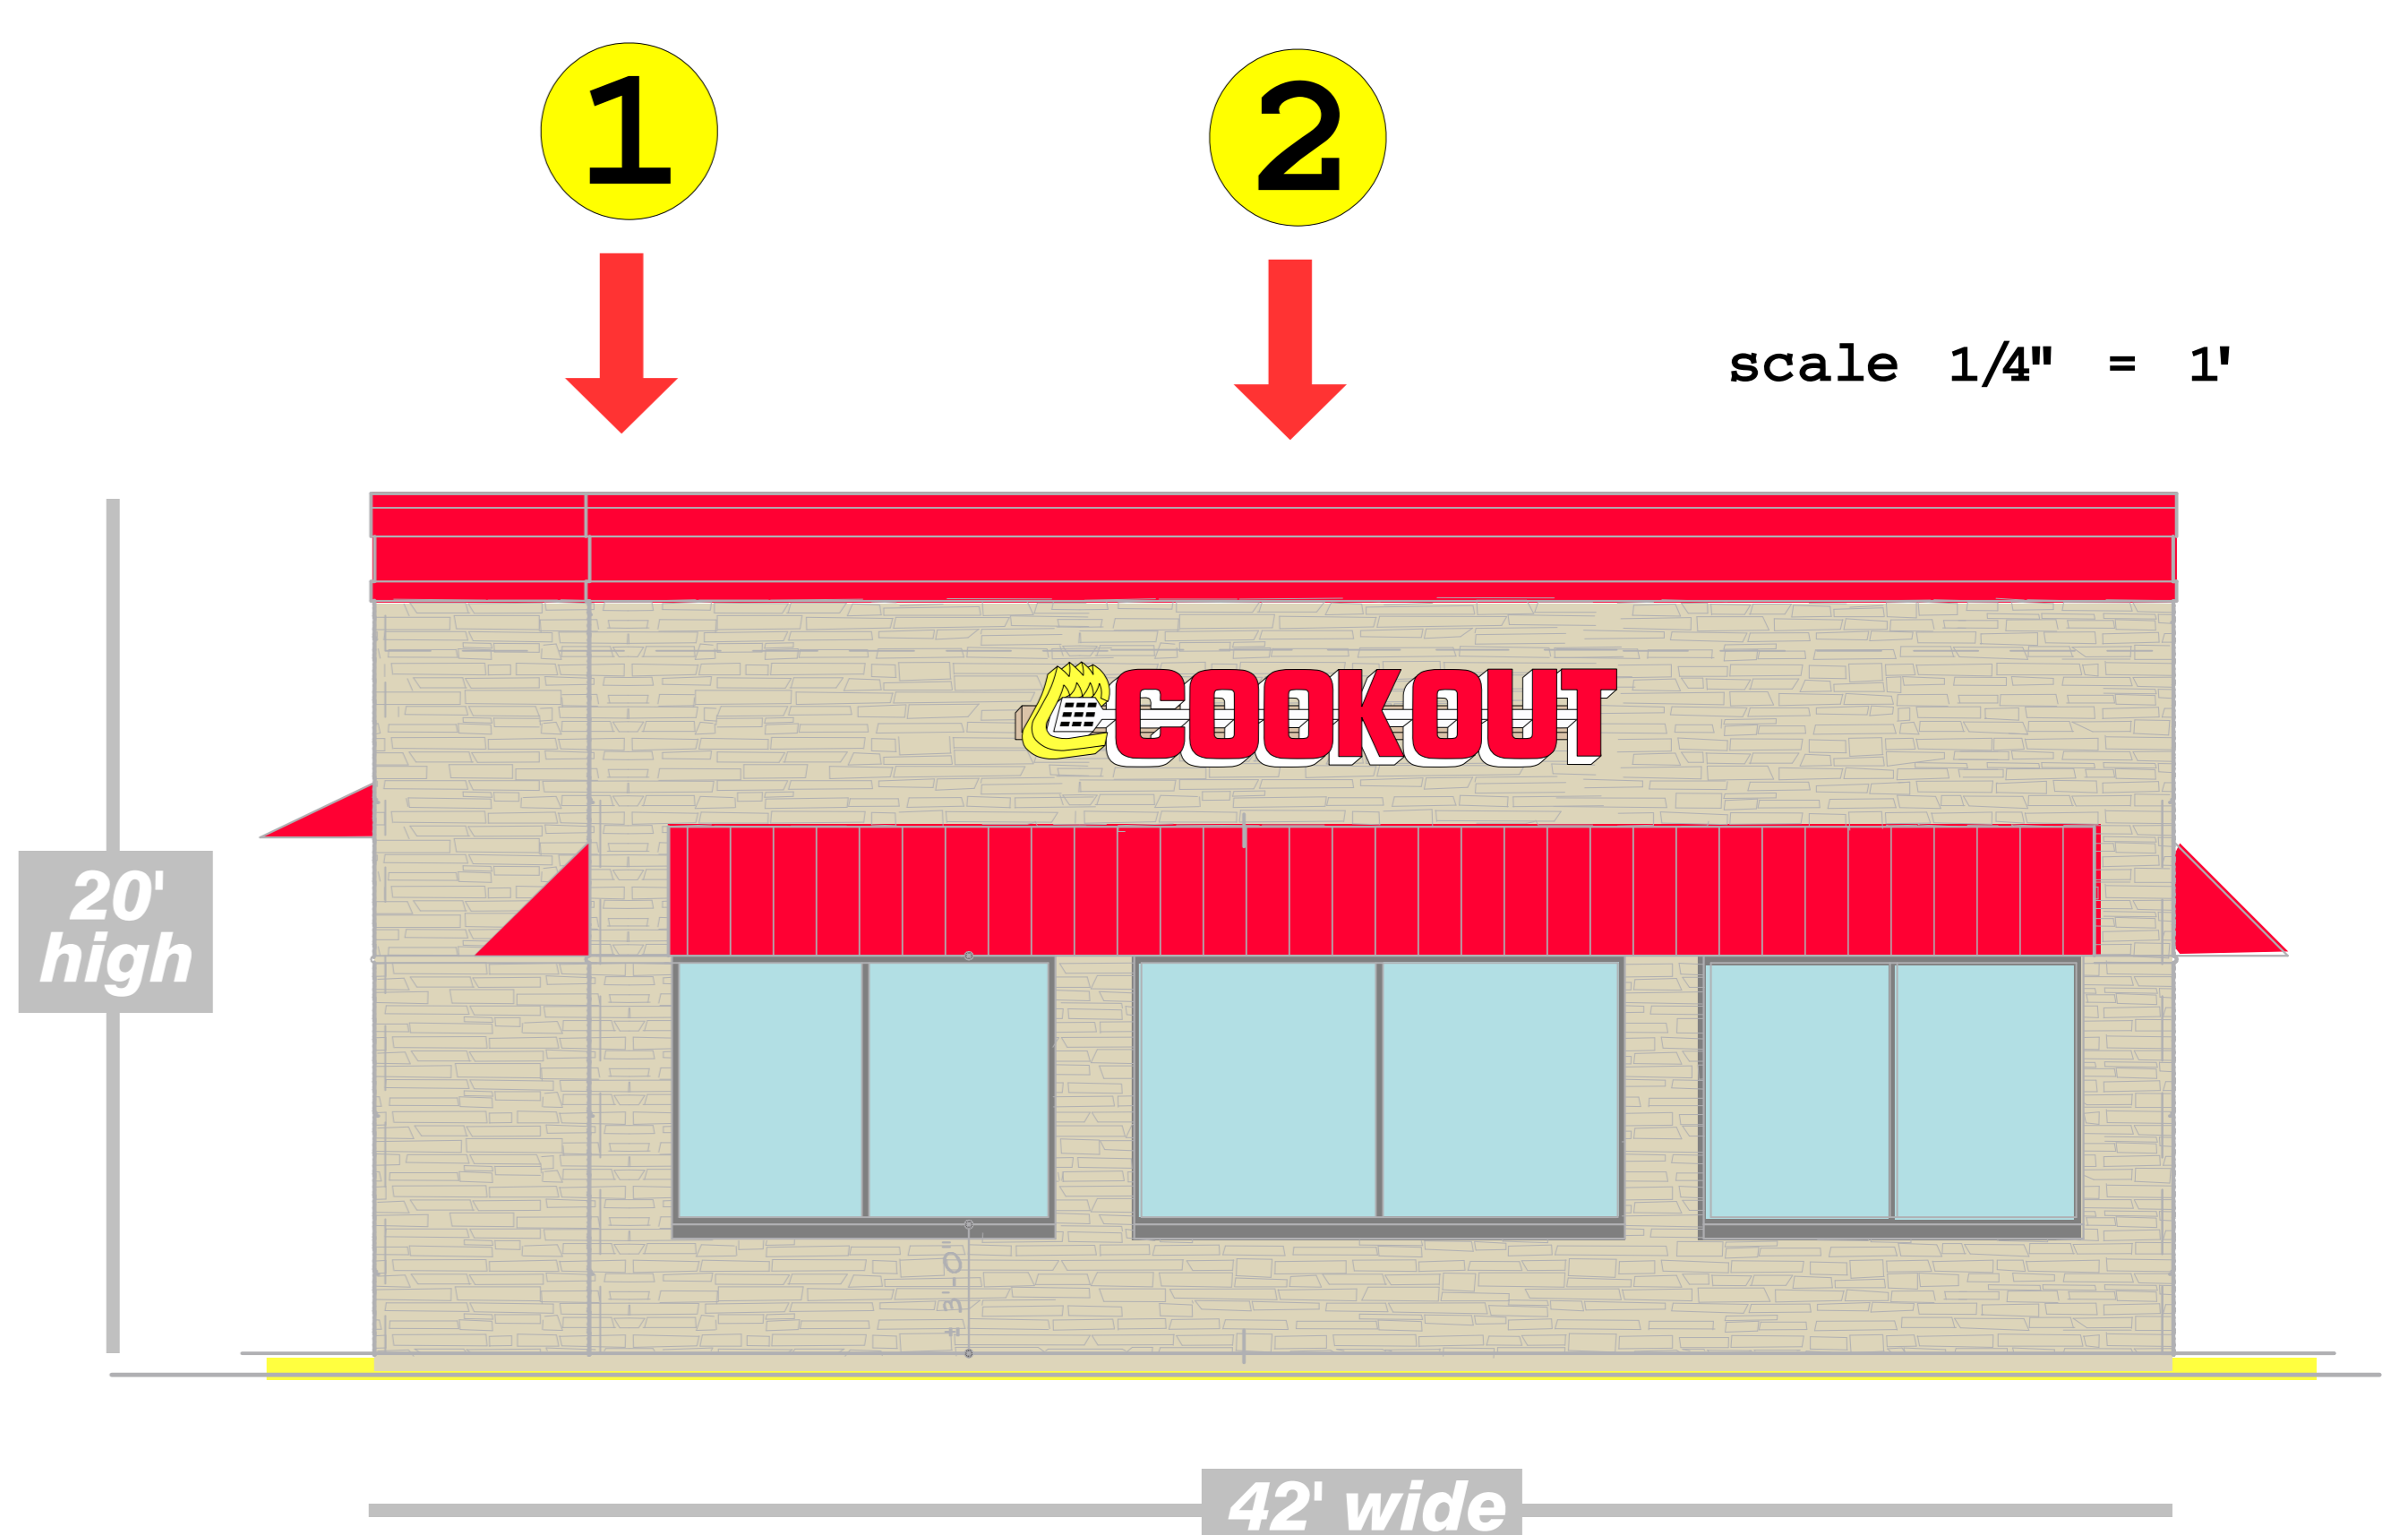

pylon sq ft  
**100**

27" high x 14'4" wide Lighted logo

wall signs total sq ft  
**64**

1 ( 2 ) rows of white border neon 8" apart ALL THE WAY AROUND THE TOP EDGE OF BUILDING

2 27" high x 14'4" wide Lighted logo - channel letters on race-way. - LED lighting. - 5.5" deep letters - UL listed electrical. - Color matched race-way powder coated.

**SCOPE OF JOB**

- 1 Supply and install white neon border around top of building
- 2 Supply and install (2) channel letter logos on race-way front and side of building
- 3 Supply and install double sided lighted pylon
- 4 (2) drive-up ordering menus.
- 5 6 Interior menu and lighted tray sign **not pictured**