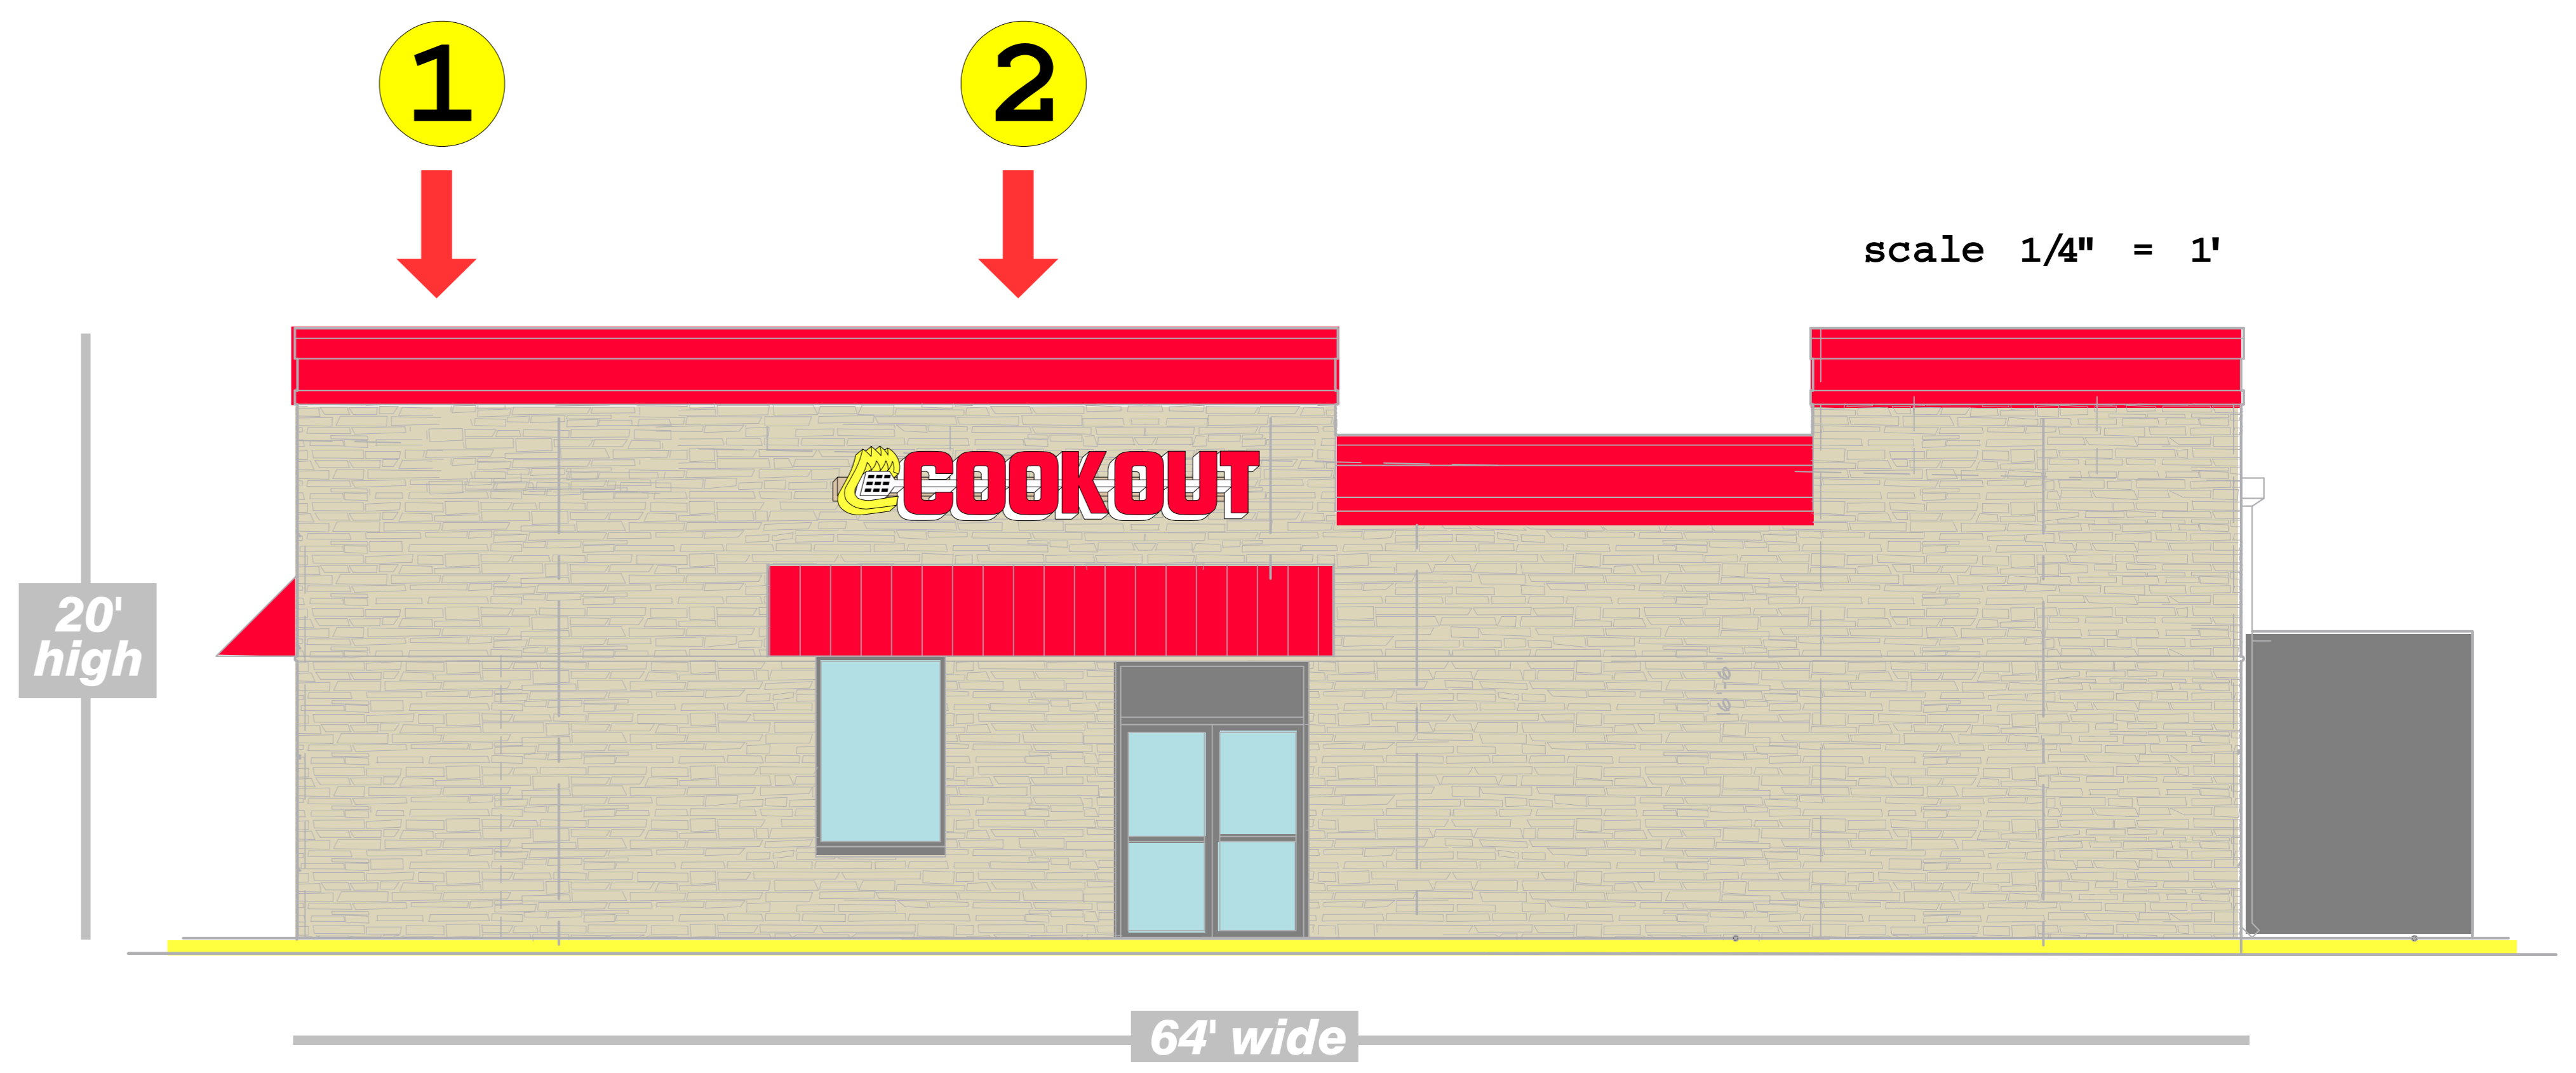

pylon sq ft  
**100**

27" high x 14'4" wide Lighted logo

wall signs total sq ft  
**64**

1 ( 2 ) rows of white border neon 8" apart ALL THE WAY AROUND THE TOP EDGE OF BUILDING

2 27" high x 14'4" wide Lighted logo - channel letters on race-way. - LED lighting. - 5.5" deep letters - UL listed electrical. - Color matched race-way powder coated.

**SCOPE OF JOB**

- 1 Supply and install white neon border around top of building
- 2 Supply and install (2) channel letter logos on race-way front and side of building
- 3 Supply and install double sided lighted pylon
- 4 (2) drive-up ordering menus.
- 5 6 Interior menu and lighted tray sign **not pictured**