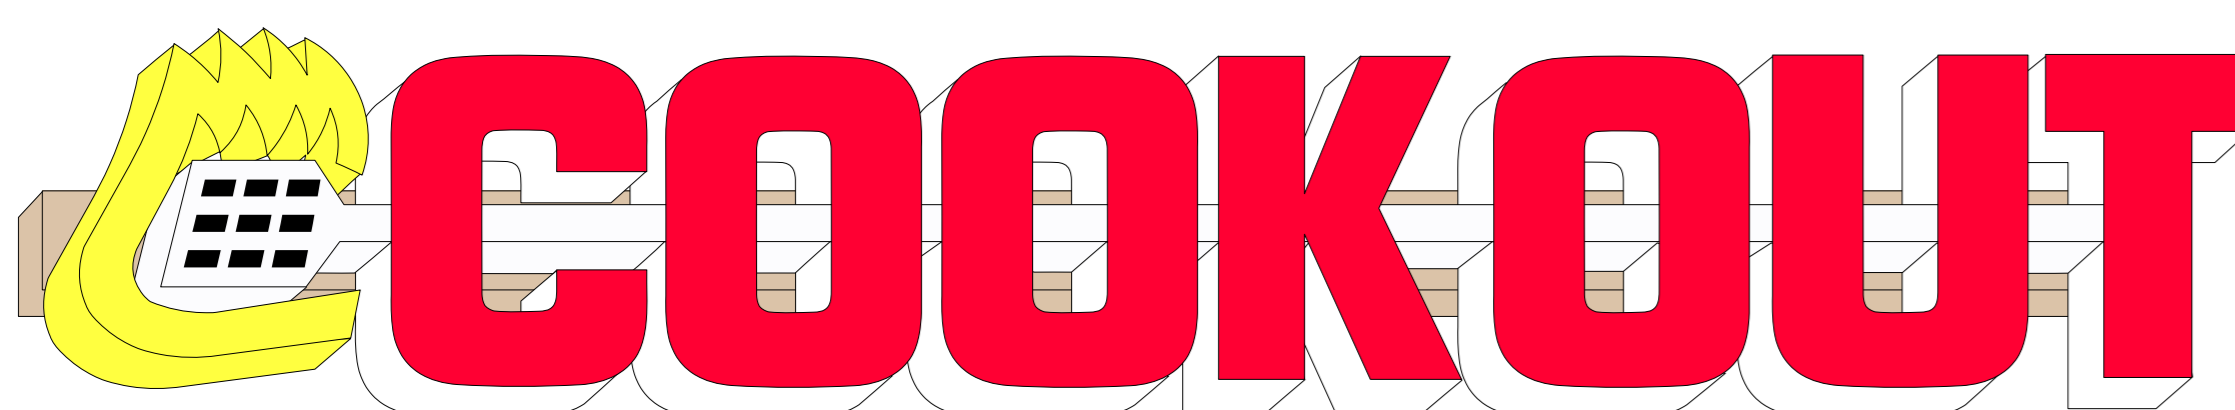

pylon sq ft  
**100**

27" high x 14'4" wide Lighted logo

wall signs total sq ft  
**64**

1 ( 2 ) rows of white border neon 8" apart ALL THE WAY AROUND THE TOP EDGE OF BUILDING

2 27" high x 14'4" wide Lighted logo - channel letters on race-way. - LED lighting. - 5.5" deep letters - UL listed electrical. - Color matched race-way powder coated.

**SCOPE OF JOB**

- 1 Supply and install white neon border around top of building
- 2 Supply and install (2) channel letter logos on race-way front and side of building
- 3 Supply and install double sided lighted pylon
- 4 (2) drive-up ordering menus.
- 5 6 Interior menu and lighted tray sign **not pictured**