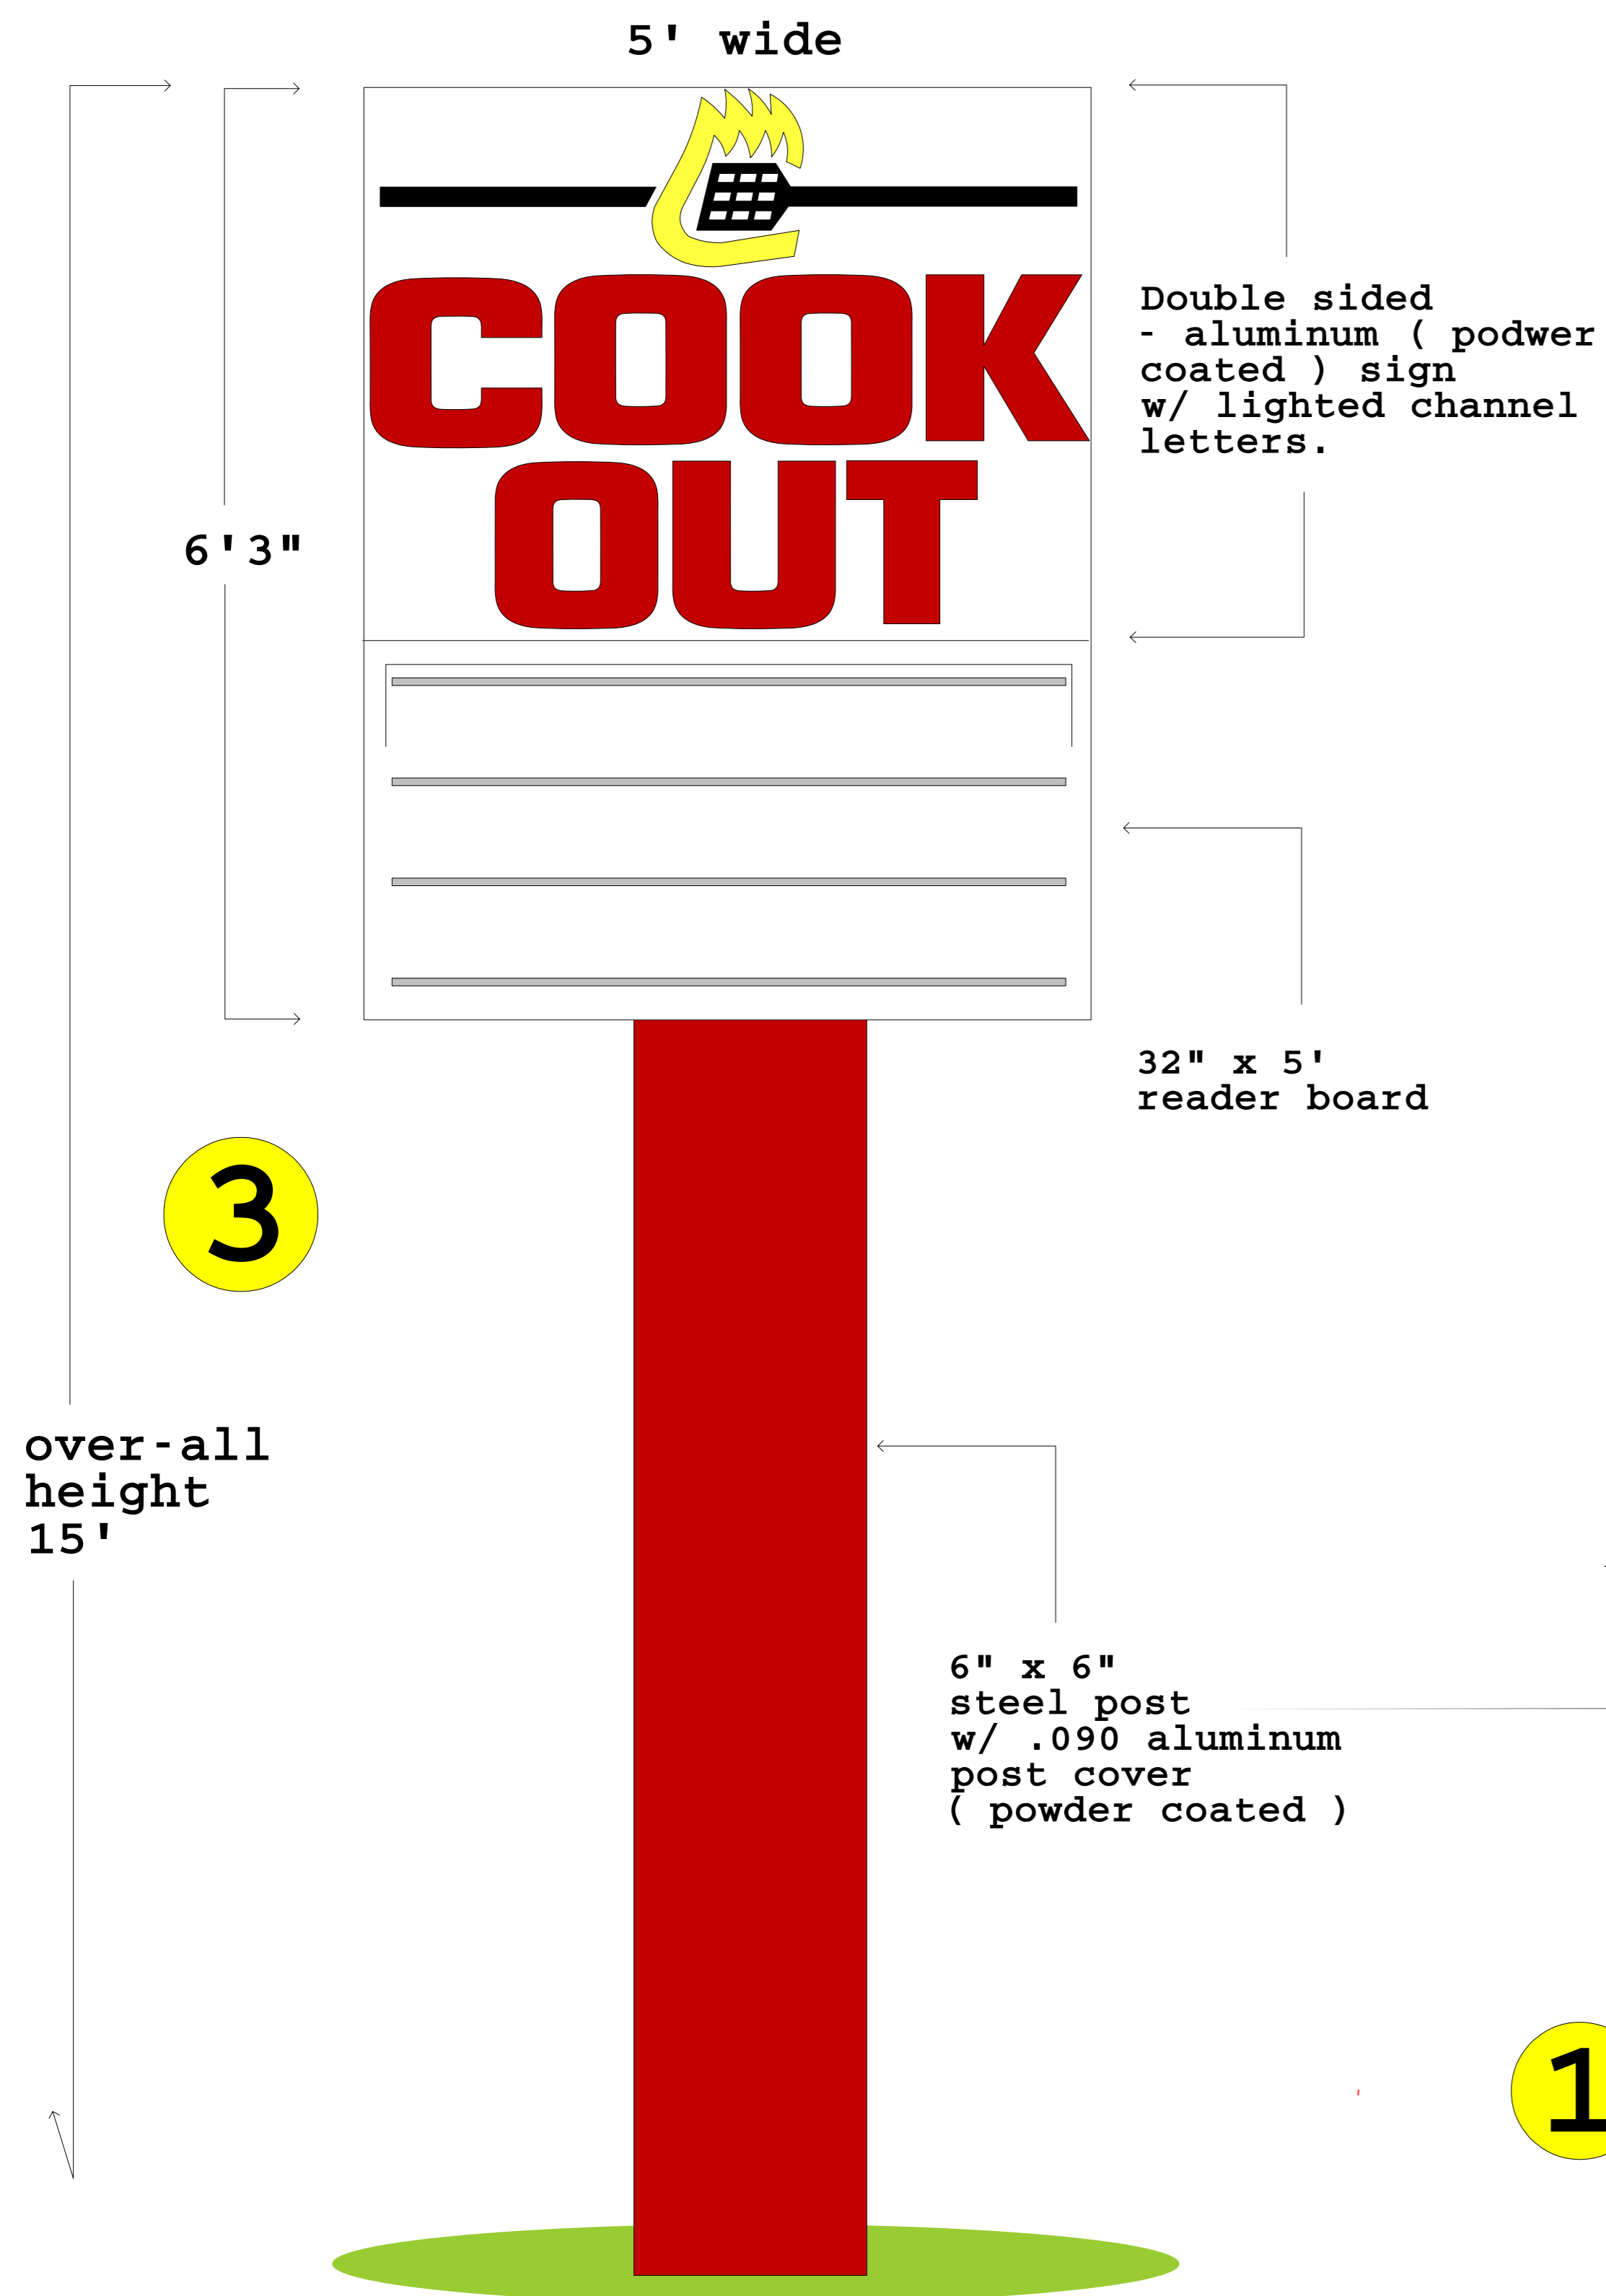

FRESH BURGERS BBQ HOT DOGS SHAKES
2' high x 30' wide

1 Neon:
(2) rows of white neon on the red trim across the front and part way down both sides.

- Building signs:
- Front wall
- Logo: lighted channel letters.
 - Raceway mounted - powder coated aluminum raceway.
 - LED lighting.
 - UL listed electrical.
- Roof mounted
- (2) logos w/ slogan: lighted channel letters. (remote power supplies.
 - LED lighting.
 - Powder coated steel roof brackets.
 - UL listed electrical.
- Wall mounted tag line
- (1) set of channel letters on race-way
 - LED lighted / UL listed

SCOPE OF JOB

- 1** Supply and install (2) rows of white neon on front and part way down both sides of building (370' of 15mm neon)
- 2** (Channel letter signs w/LED lighted.
- 3** (1) double sided channel letter pylon w/ changeable letter readerboard.
- 4** (2) drive-up ordering menus.
- 5 6** Interior menu and lighted tray sign **not pictured**

scale 3/4" = 1'