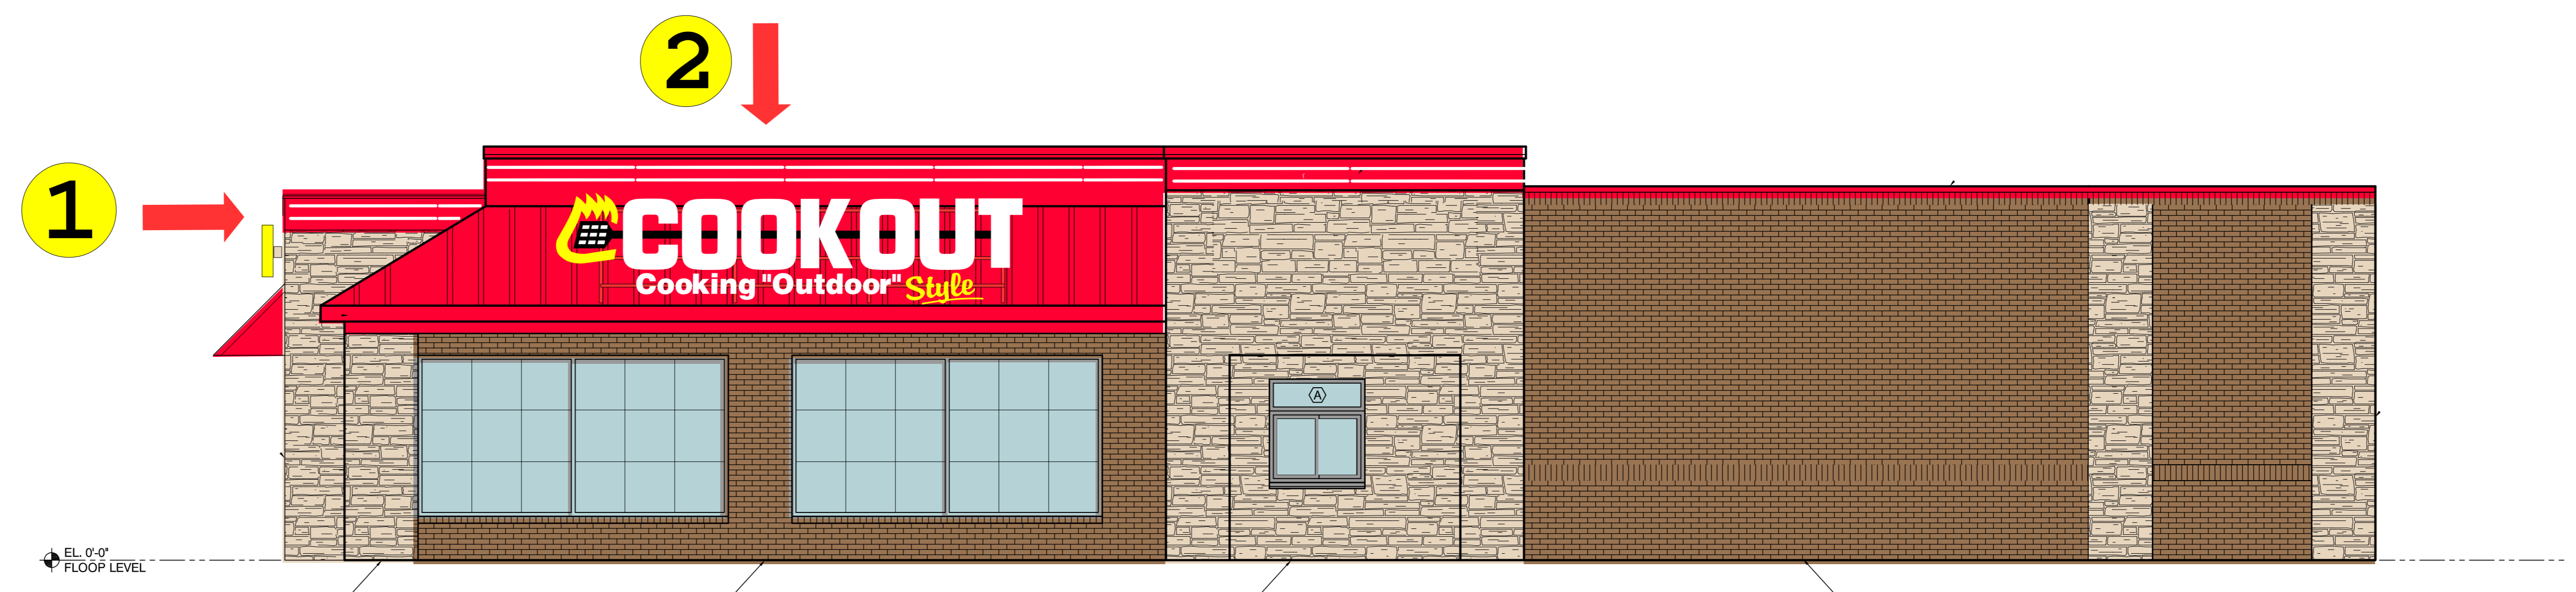

FRESH BURGERS BBQ HOT DOGS SHAKES
2' high x 30' wide

1 Neon:
(2) rows of white neon on the red trim across the front and part way down both sides.

- Building signs:
- Front wall
- Logo: lighted channel letters.
 - Raceway mounted - powder coated aluminum raceway.
 - LED lighting.
 - UL listed electrical.
- Roof mounted
- (2) logos w/ slogan: lighted channel letters. (remote power supplies.
 - LED lighting.
 - Powder coated steel roof brackets.
 - UL listed electrical.
- Wall mounted tag line
- (1) set of channel letters on race-way
 - LED lighted / UL listed

SCOPE OF JOB

- 1** Supply and install (2) rows of white neon on front and part way down both sides of building (370' of 15mm neon)
- 2** (Channel letter signs w/LED lighted.
- 3** (1) double sided channel letter pylon w/ changeable letter readerboard.
- 4** (2) drive-up ordering menus.
- 5 6** Interior menu and lighted tray sign **not pictured**

scale 3/4" = 1'