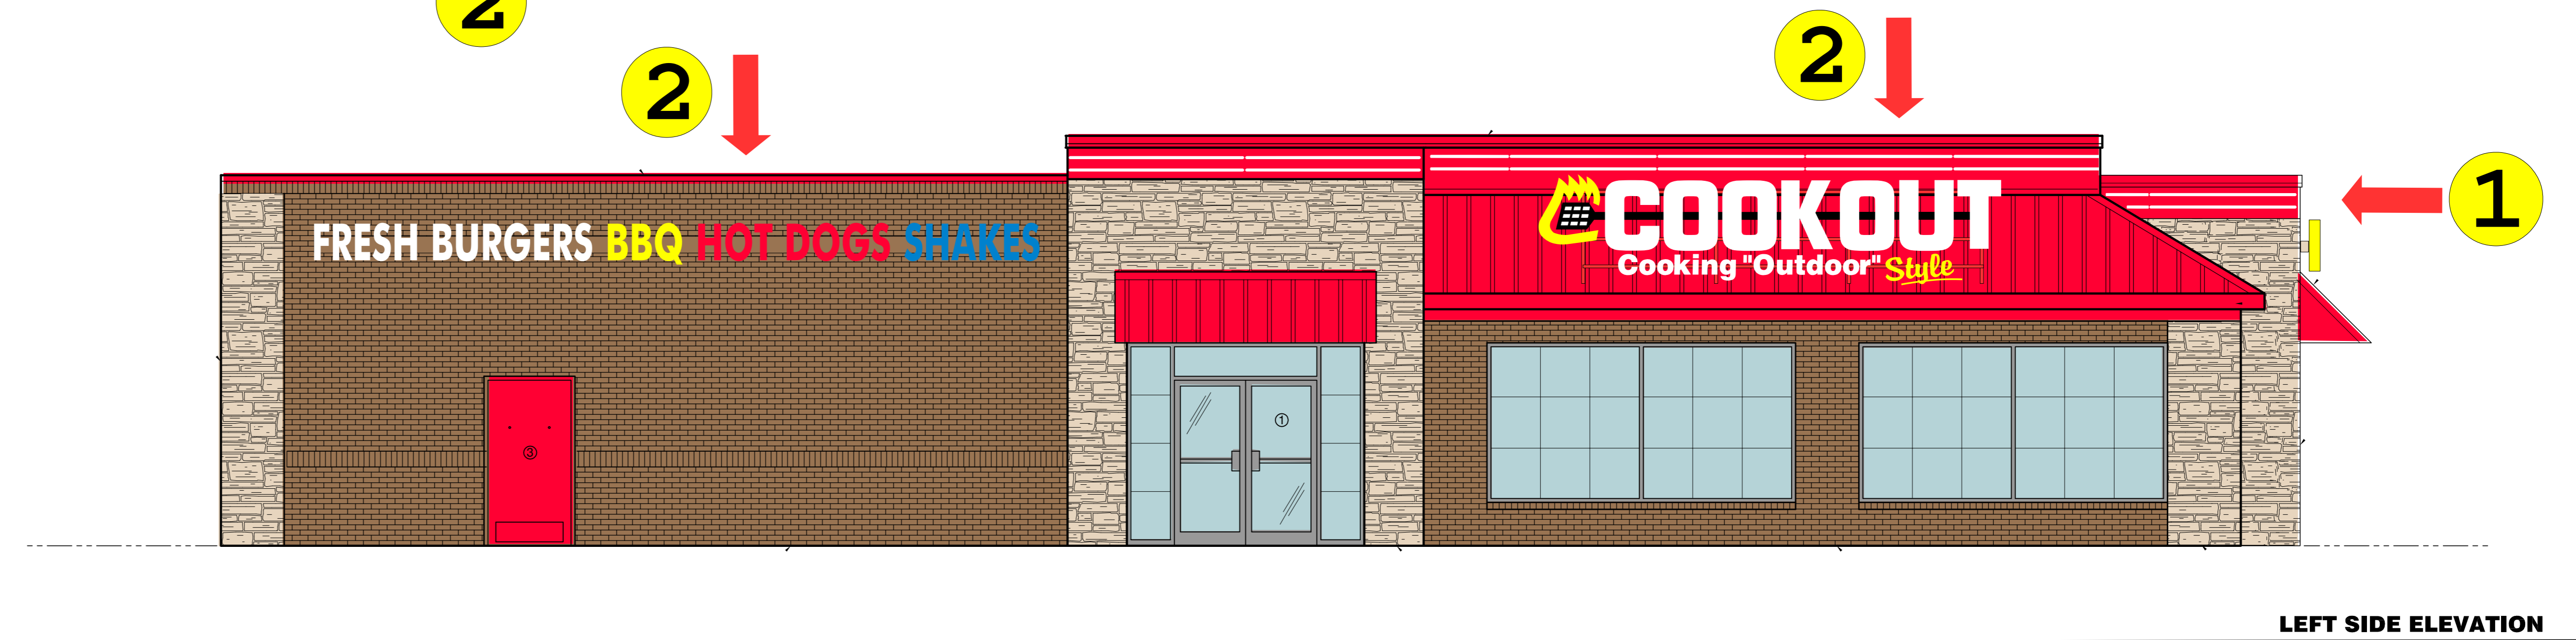

FRESH BURGERS BBQ HOT DOGS SHAKES
2' high x 30' wide

1 Neon:
(2) rows of white neon on the red trim across the front and part way down both sides.

- Building signs:
- Front wall
- Logo: lighted channel letters.
 - Raceway mounted - powder coated aluminum raceway.
 - LED lighting.
 - UL listed electrical.
- Roof mounted
- (2) logos w/ slogan: lighted channel letters. (remote power supplies.
 - LED lighting.
 - Powder coated steel roof brackets.
 - UL listed electrical.
- Wall mounted tag line
- (1) set of channel letters on race-way
 - LED lighted / UL listed

SCOPE OF JOB

- 1** Supply and install (2) rows of white neon on front and part way down both sides of building (370' of 15mm neon)
- 2** (Channel letter signs w/LED lighted.
- 3** (1) double sided channel letter pylon w/ changeable letter readerboard.
- 4** (2) drive-up ordering menus.
- 5 6** Interior menu and lighted tray sign **not pictured**

scale 3/4" = 1'