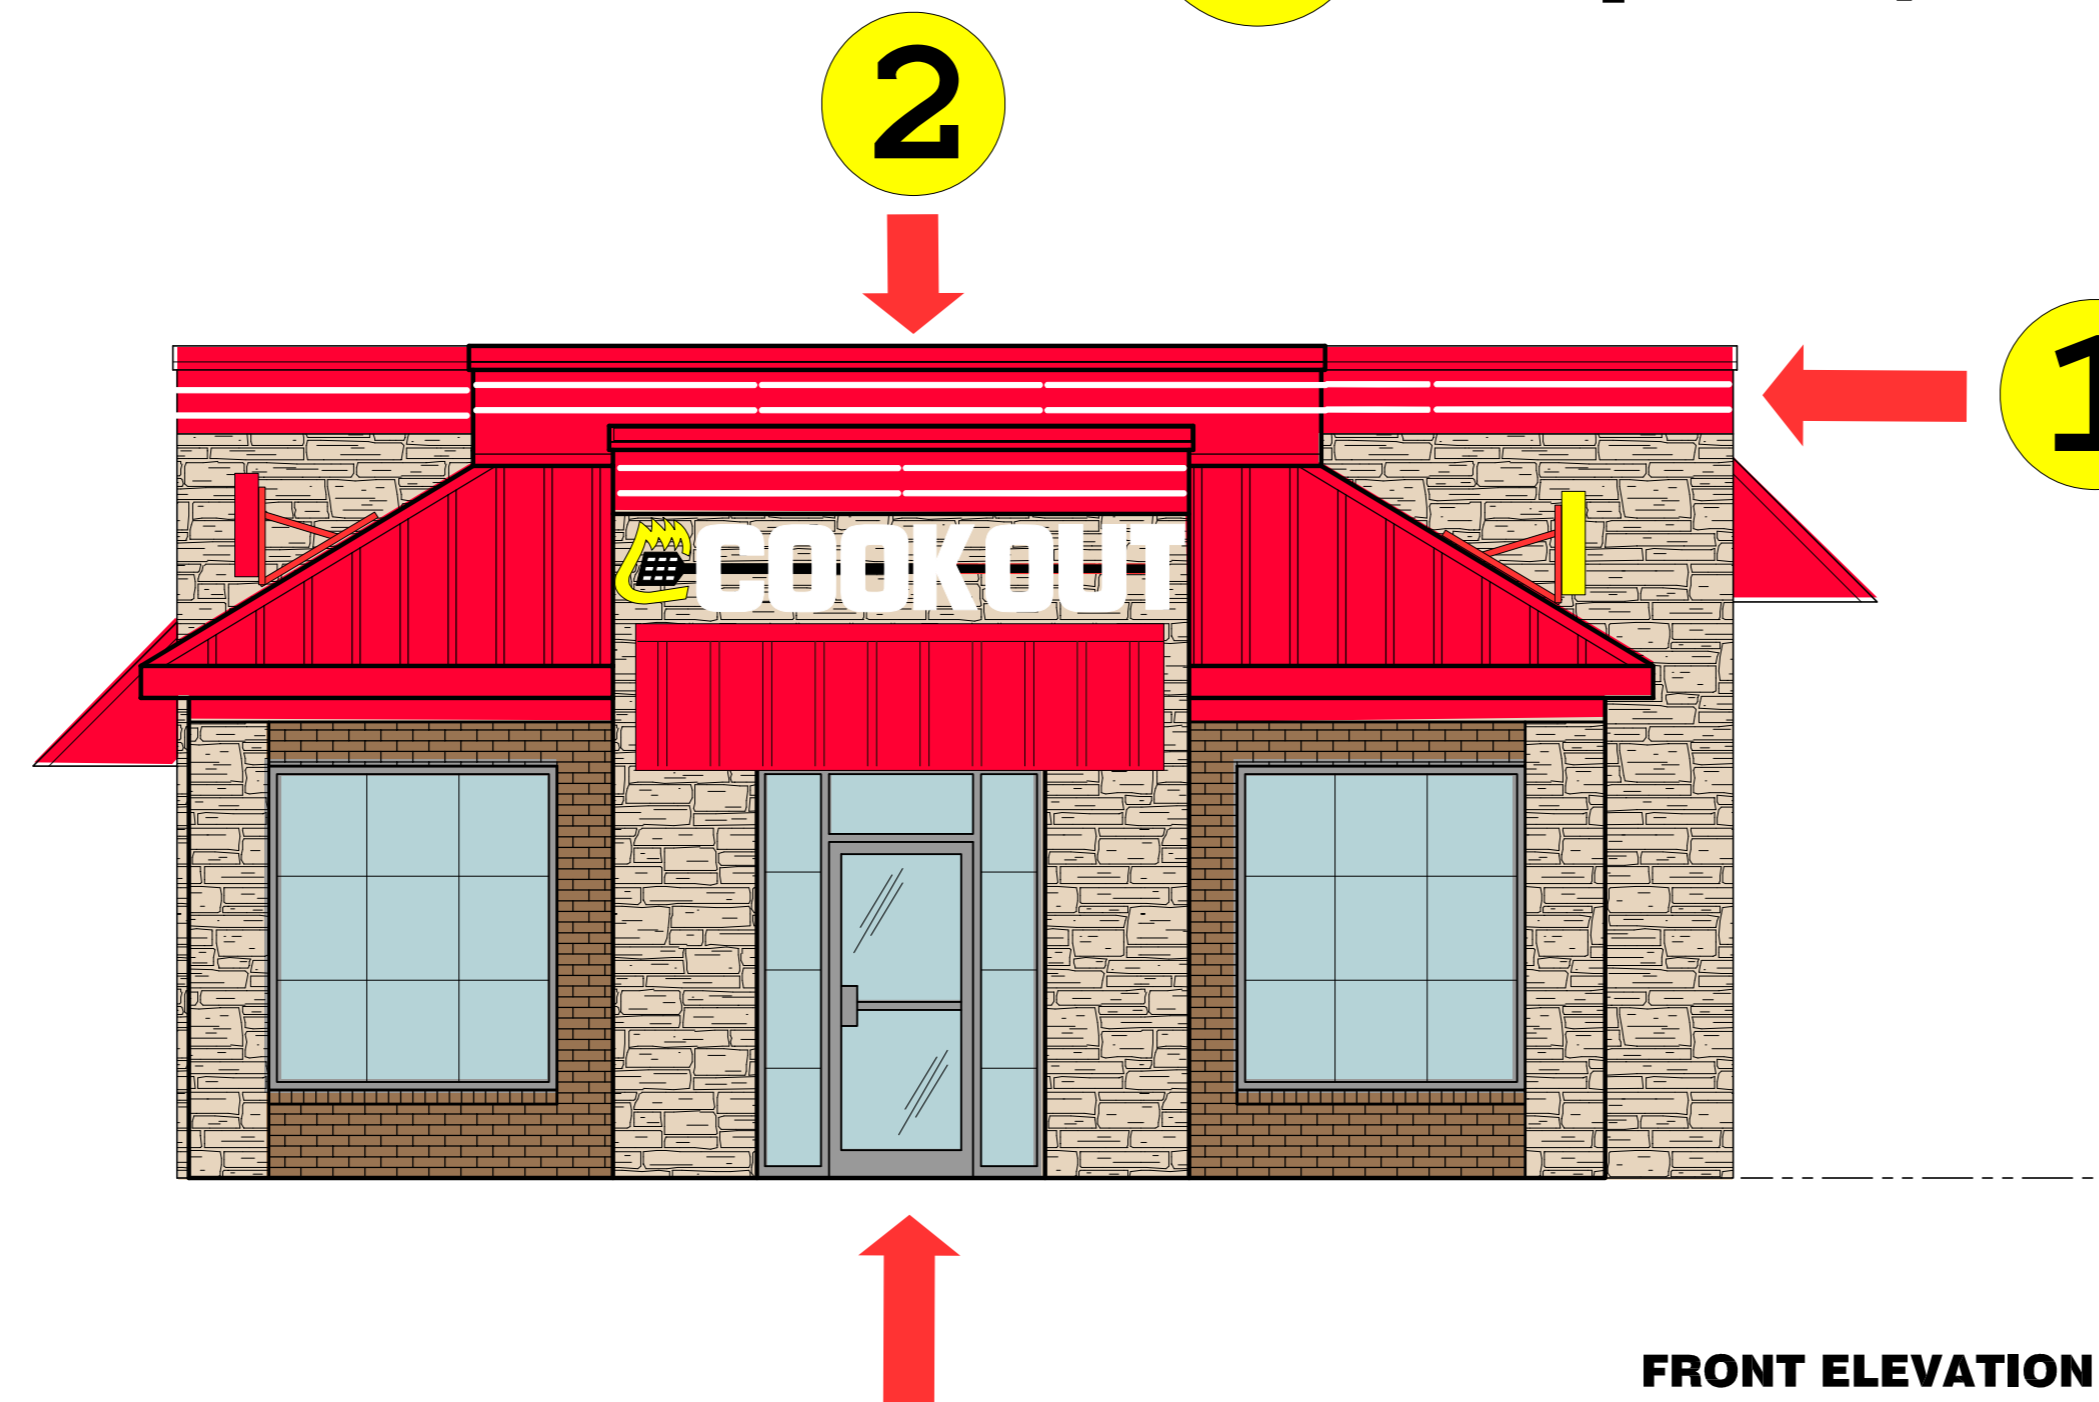

FRESH BURGERS BBQ HOT DOGS SHAKES
2' high x 30' wide

1 Neon:
(2) rows of white neon on the red trim across the front and part way down both sides.

- Building signs:
- Front wall
- Logo: lighted channel letters.
 - Raceway mounted - powder coated aluminum raceway.
 - LED lighting.
 - UL listed electrical.
- Roof mounted
- (2) logos w/ slogan: lighted channel letters. (remote power supplies.
 - LED lighting.
 - Powder coated steel roof brackets.
 - UL listed electrical.
- Wall mounted tag line
- (1) set of channel letters on race-way
 - LED lighted / UL listed

SCOPE OF JOB

- 1** Supply and install (2) rows of white neon on front and part way down both sides of building (370' of 15mm neon)
- 2** (Channel letter signs w/LED lighted.
- 3** (1) double sided channel letter pylon w/ changeable letter readerboard.
- 4** (2) drive-up ordering menus.
- 5 6** Interior menu and lighted tray sign **not pictured**

scale 3/4" = 1'