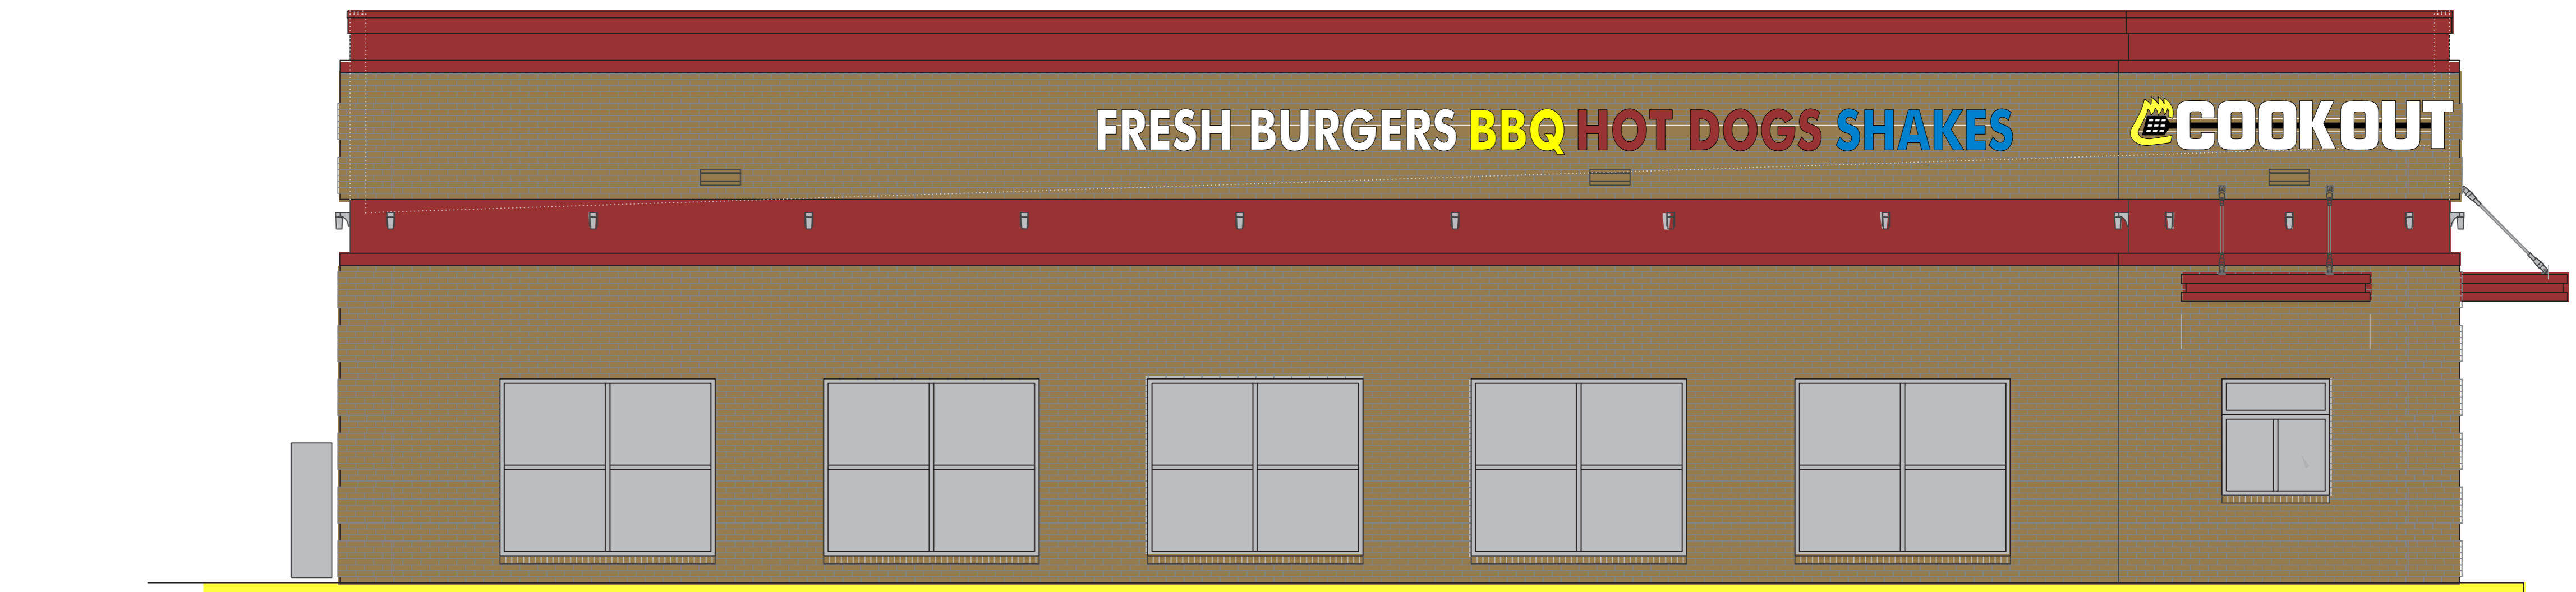

Summerville SC Cook Out

Front of building
Logos w/ Fresh Ham.
14'

3'6" **COOKOUT**
FRESH HAMBURGERS

- UL listed, LED lighted channel letters
- Powder coated aluminum race-way mounted

scale 1/2" = 1'

FRONT ELEVATION
SCALE: 1/4" = 1'
scale 1/4" = 1'

Left and Right Side of building

2' x 12' Logos 21" x 34' Tag Lines

- UL listed, LED lighted channel letters
- Powder coated aluminum race-way mounted

scale 1/2" = 1'

Double sided / Lighted / Monument style roadside sign.

8' wide

over all height 8'

15" Logo
- UL listed
LED lighted
channel letters

9" Fresh Ham.
- UL listed
LED lighted
channel letters

4'x8' changeable
copy reader board
area / 8" copy

LED back lighted
Pan-formed faces

Powder coated
aluminum cabinet
and post cover
skirt.

scale 1/2" = 1'

RIGHT SIDE ELEVATION
SCALE: 1/4" = 1'
scale 1/4" = 1'

Cook Out exterior menu signs
Model FS2014

scale 3/4" = 1'

SCOPE OF JOB

Supply and install (Channel letter)
Building signs, front, right and left
walls.