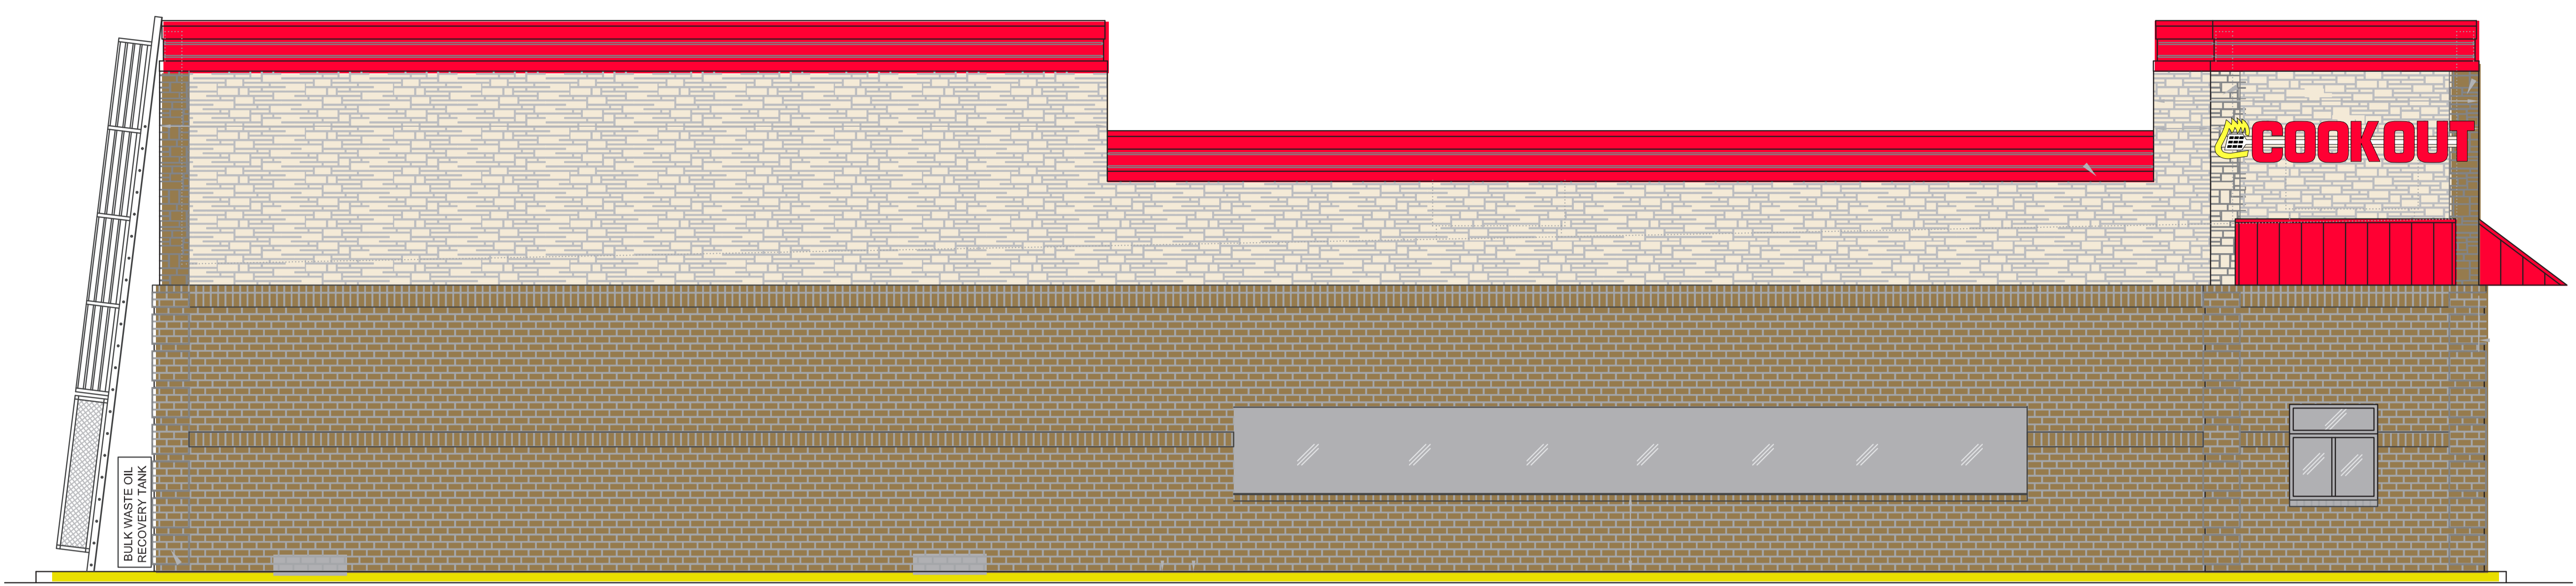

Easley SC Cook Out

Front of building
 15'
 2'6" **COOKOUT**
 14" FRESH BURGERS
 14'
 - UL listed, LED lighted channel letters
 - Powder coated aluminum race-way mounted
 scale 1/2" = 1'

Right and Left sides of building
 12'
 2' **COOKOUT**
 - UL listed, LED lighted channel letters
 - Powder coated aluminum race-way mounted
 scale 1/2" = 1'

Double sided / Lighted / Monument style roadside sign.

19'6" wide
 4'6" **COOKOUT**
 faux neon topper
 Powder coated aluminum cabinet w/ 3/8" channel letter logo.
 4'x8' changeable copy reader board area / 8" copy
 LED back lighted
 Pan-formed faces
 Steel 10" x 10" pole w/ brick veneer (Brick work by Cook Out's builder)
 over all height 15'
 scale 1/2" = 1'

Cook Out exterior menu signs
 Model FS2014

scale 3/4" = 1'

SCOPE OF JOB

- Supply and install (Channel letter) Building signs, front, right and left walls.
- Supply and install new roadside, lighted monument style sign.
- Supply and install 685' of white neon border around top edge of building. **not pictured**
- (2) drive-up preview menus.
- (2) drive-up ordering menus.
- Interior menu and lighted tray sign **not pictured**