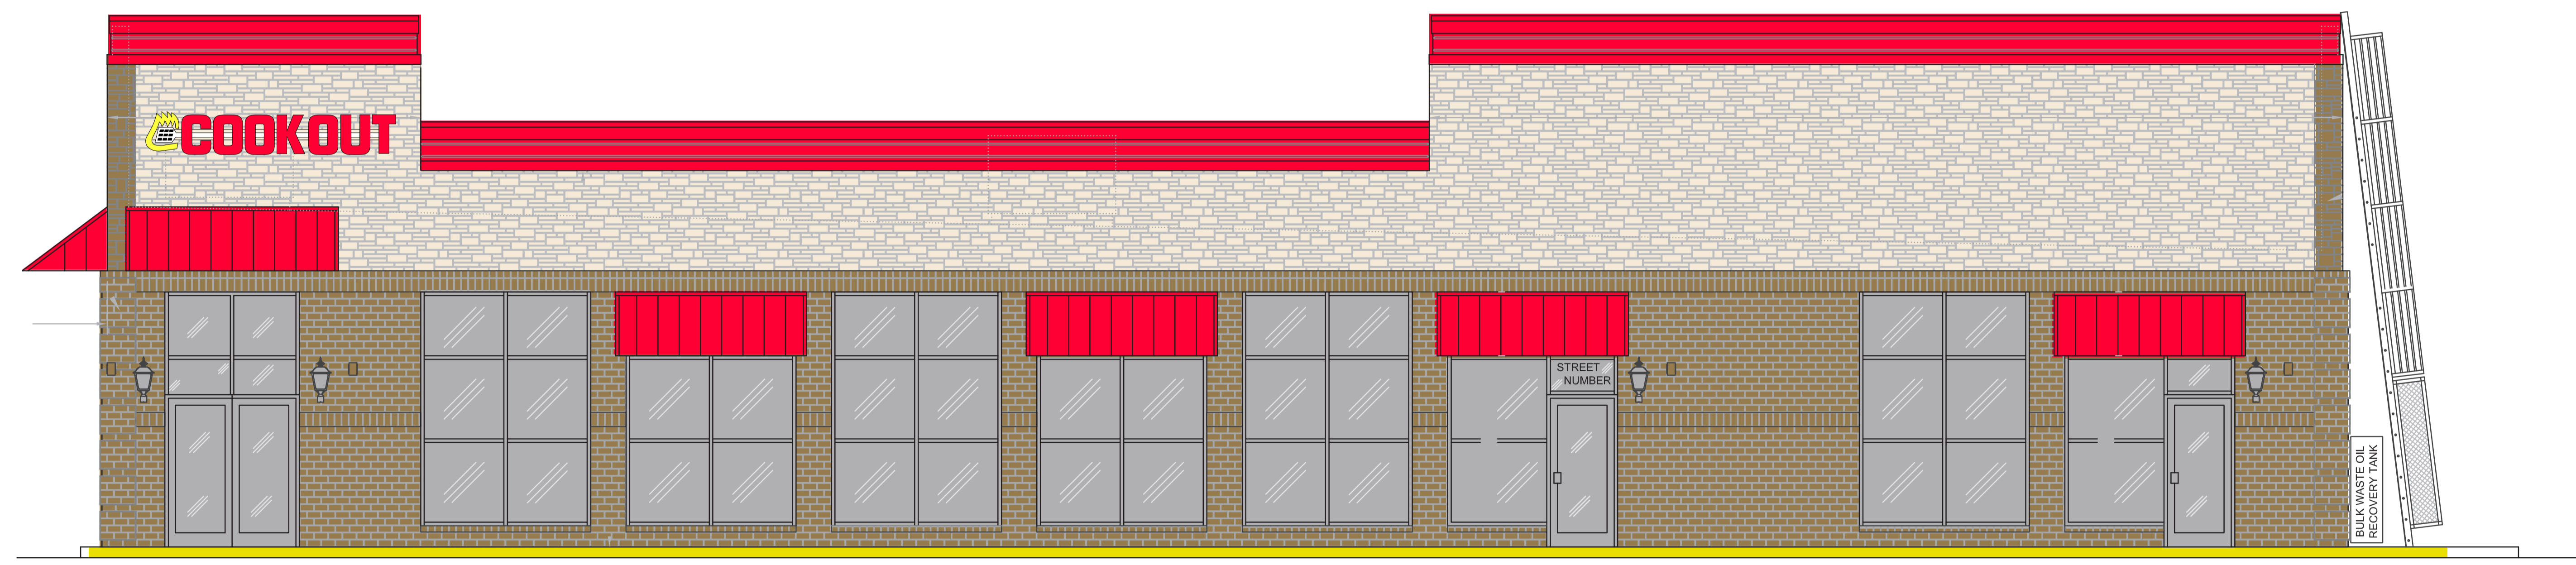

Easley SC Cook Out

Front of building
 15'
 2'6" **COOKOUT**
 14" FRESH BURGERS
 14'
 - UL listed, LED lighted channel letters
 - Powder coated aluminum race-way mounted
 scale 1/2" = 1'

Right and Left sides of building
 12'
 2' **COOKOUT**
 - UL listed, LED lighted channel letters
 - Powder coated aluminum race-way mounted
 scale 1/2" = 1'

Double sided / Lighted / Monument style roadside sign.

19'6" wide
 4'6" **COOKOUT**
 faux neon topper
 Powder coated aluminum cabinet w/ 3/8" channel letter logo.
 4'x8' changeable copy reader board area / 8" copy
 LED back lighted
 Pan-formed faces
 Steel 10" x 10" pole w/ brick veneer (Brick work by Cook Out's builder)
 over all height 15'
 scale 1/2" = 1'

Cook Out exterior menu signs
 Model FS2014

scale 3/4" = 1'

SCOPE OF JOB

- Supply and install (Channel letter) Building signs, front, right and left walls.
- Supply and install new roadside, lighted monument style sign.
- Supply and install 685' of white neon border around top edge of building. **not pictured**
- (2) drive-up preview menus.
- (2) drive-up ordering menus.
- Interior menu and lighted tray sign **not pictured**