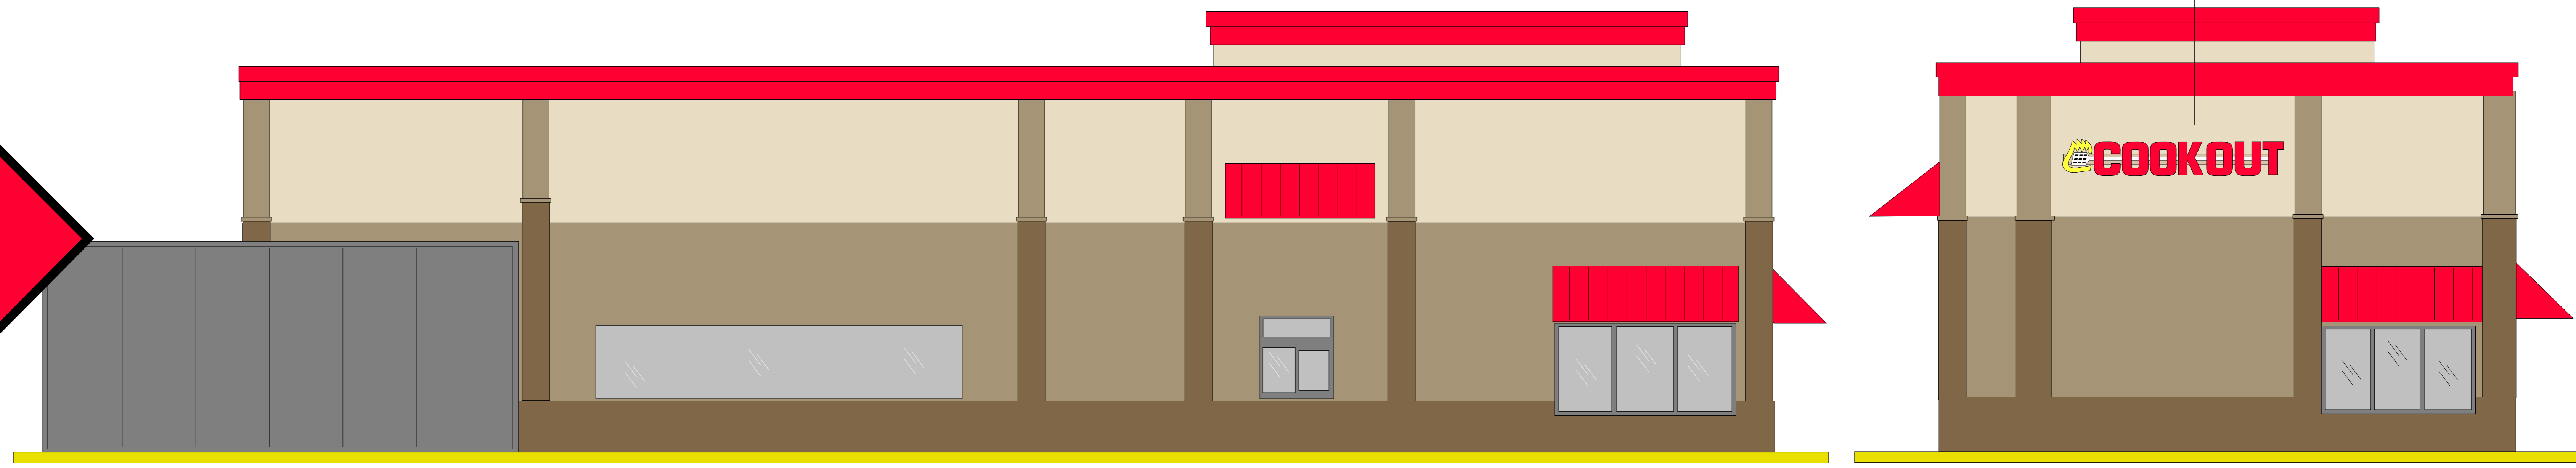

# Lithonia GA - Cook Out

24" x 12'6" ( 25 sq ft max allowed )  
 channel letter logo / race-way  
 ( powder coated ) mounted.  
 - LED lighted  
 - UL listed electrical

over-all width  
11'4"

### Scope of Job:

- ( 2 ) 24" channel letter logos.
- Refurb existing pylon / new faces in top sign and reader board / new lamps and ballast / repaint post and cabinets.
- ( 1 ) drive-thru order menu and ( 1 ) preview drive-thru menu.
- Supply and install 4-panel interior dining room menu and lighted tray sign.
- ( 1 ) aluminum exit sign / ( 1 ) entrance sign.
- ( 3 ) drive-thru directional signs.
- 495' of white neon border around top of building.