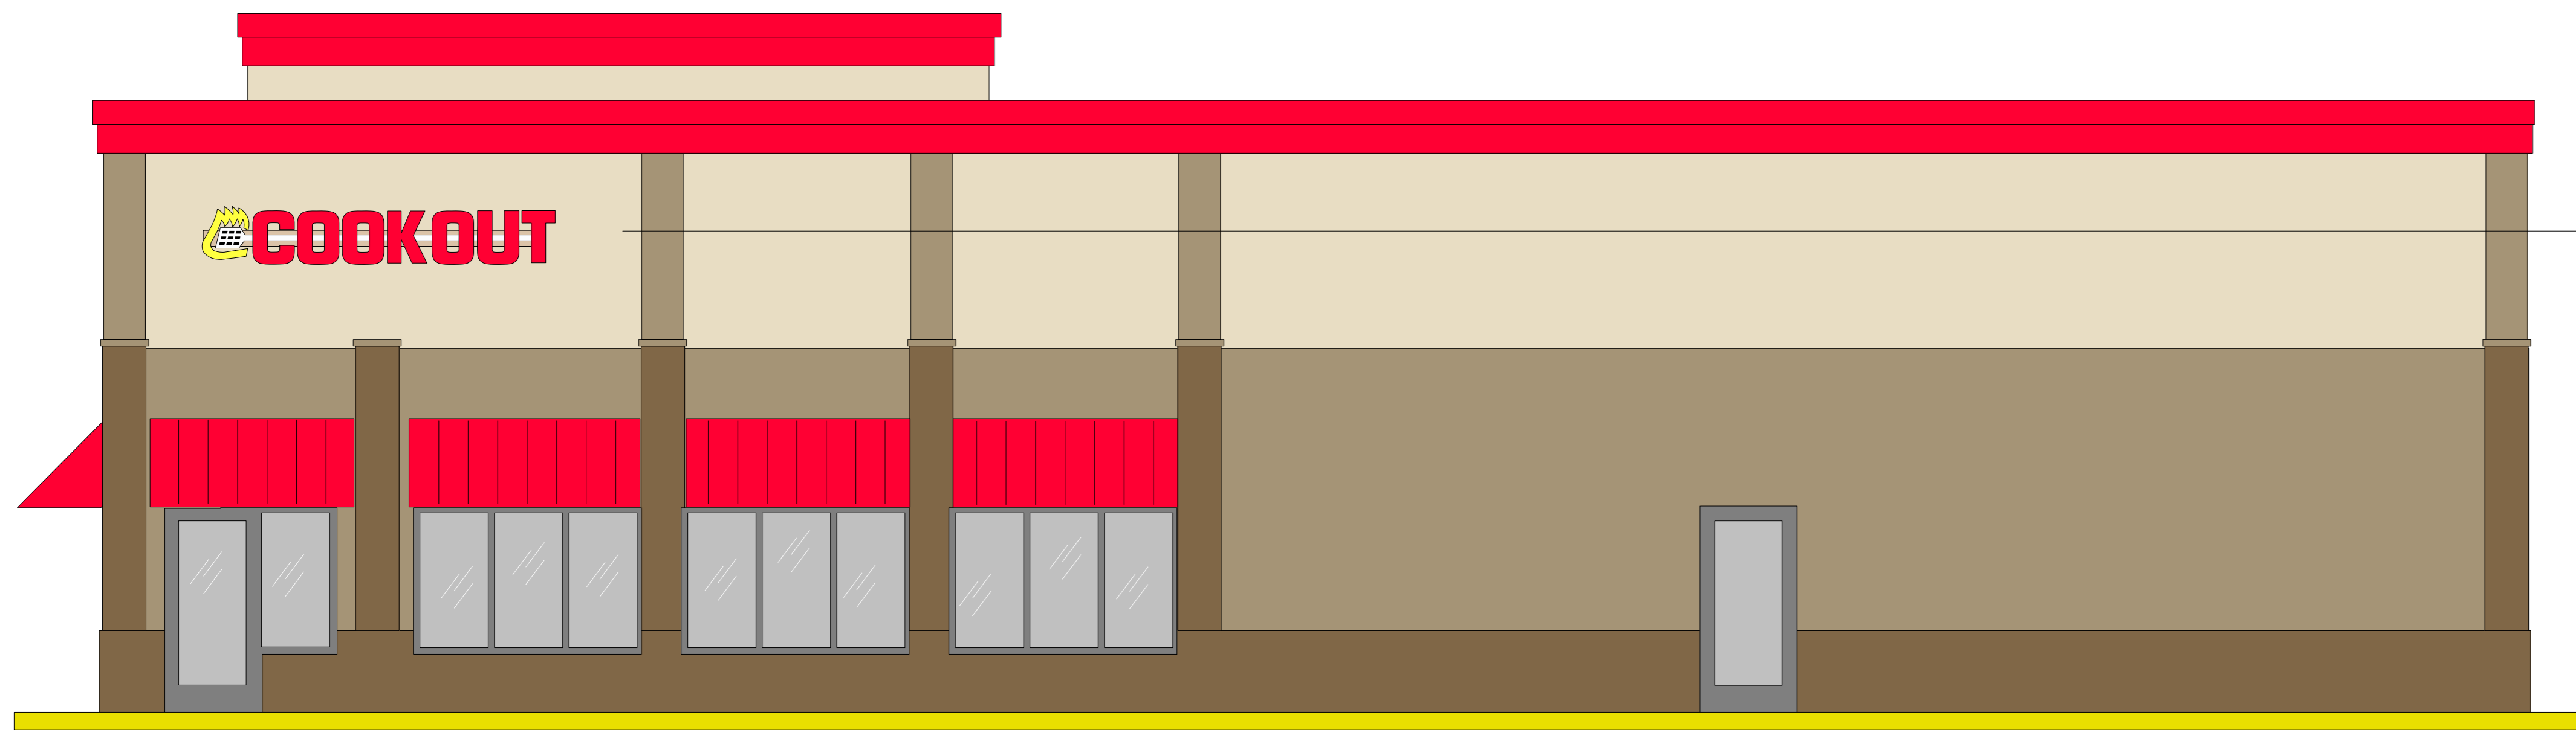

# Lithonia GA - Cook Out

24" x 12'6" ( 25 sq ft max allowed )  
 channel letter logo / race-way  
 ( powder coated ) mounted.  
 - LED lighted  
 - UL listed electrical

over-all width  
11'4"

### Scope of Job:

- ( 2 ) 24" channel letter logos.
- Refurb existing pylon / new faces in top sign and reader board / new lamps and ballast / repaint post and cabinets.
- ( 1 ) drive-thru order menu and ( 1 ) preview drive-thru menu.
- Supply and install 4-panel interior dining room menu and lighted tray sign.
- ( 1 ) aluminum exit sign / ( 1 ) entrance sign.
- ( 3 ) drive-thru directional signs.
- 495' of white neon border around top of building.