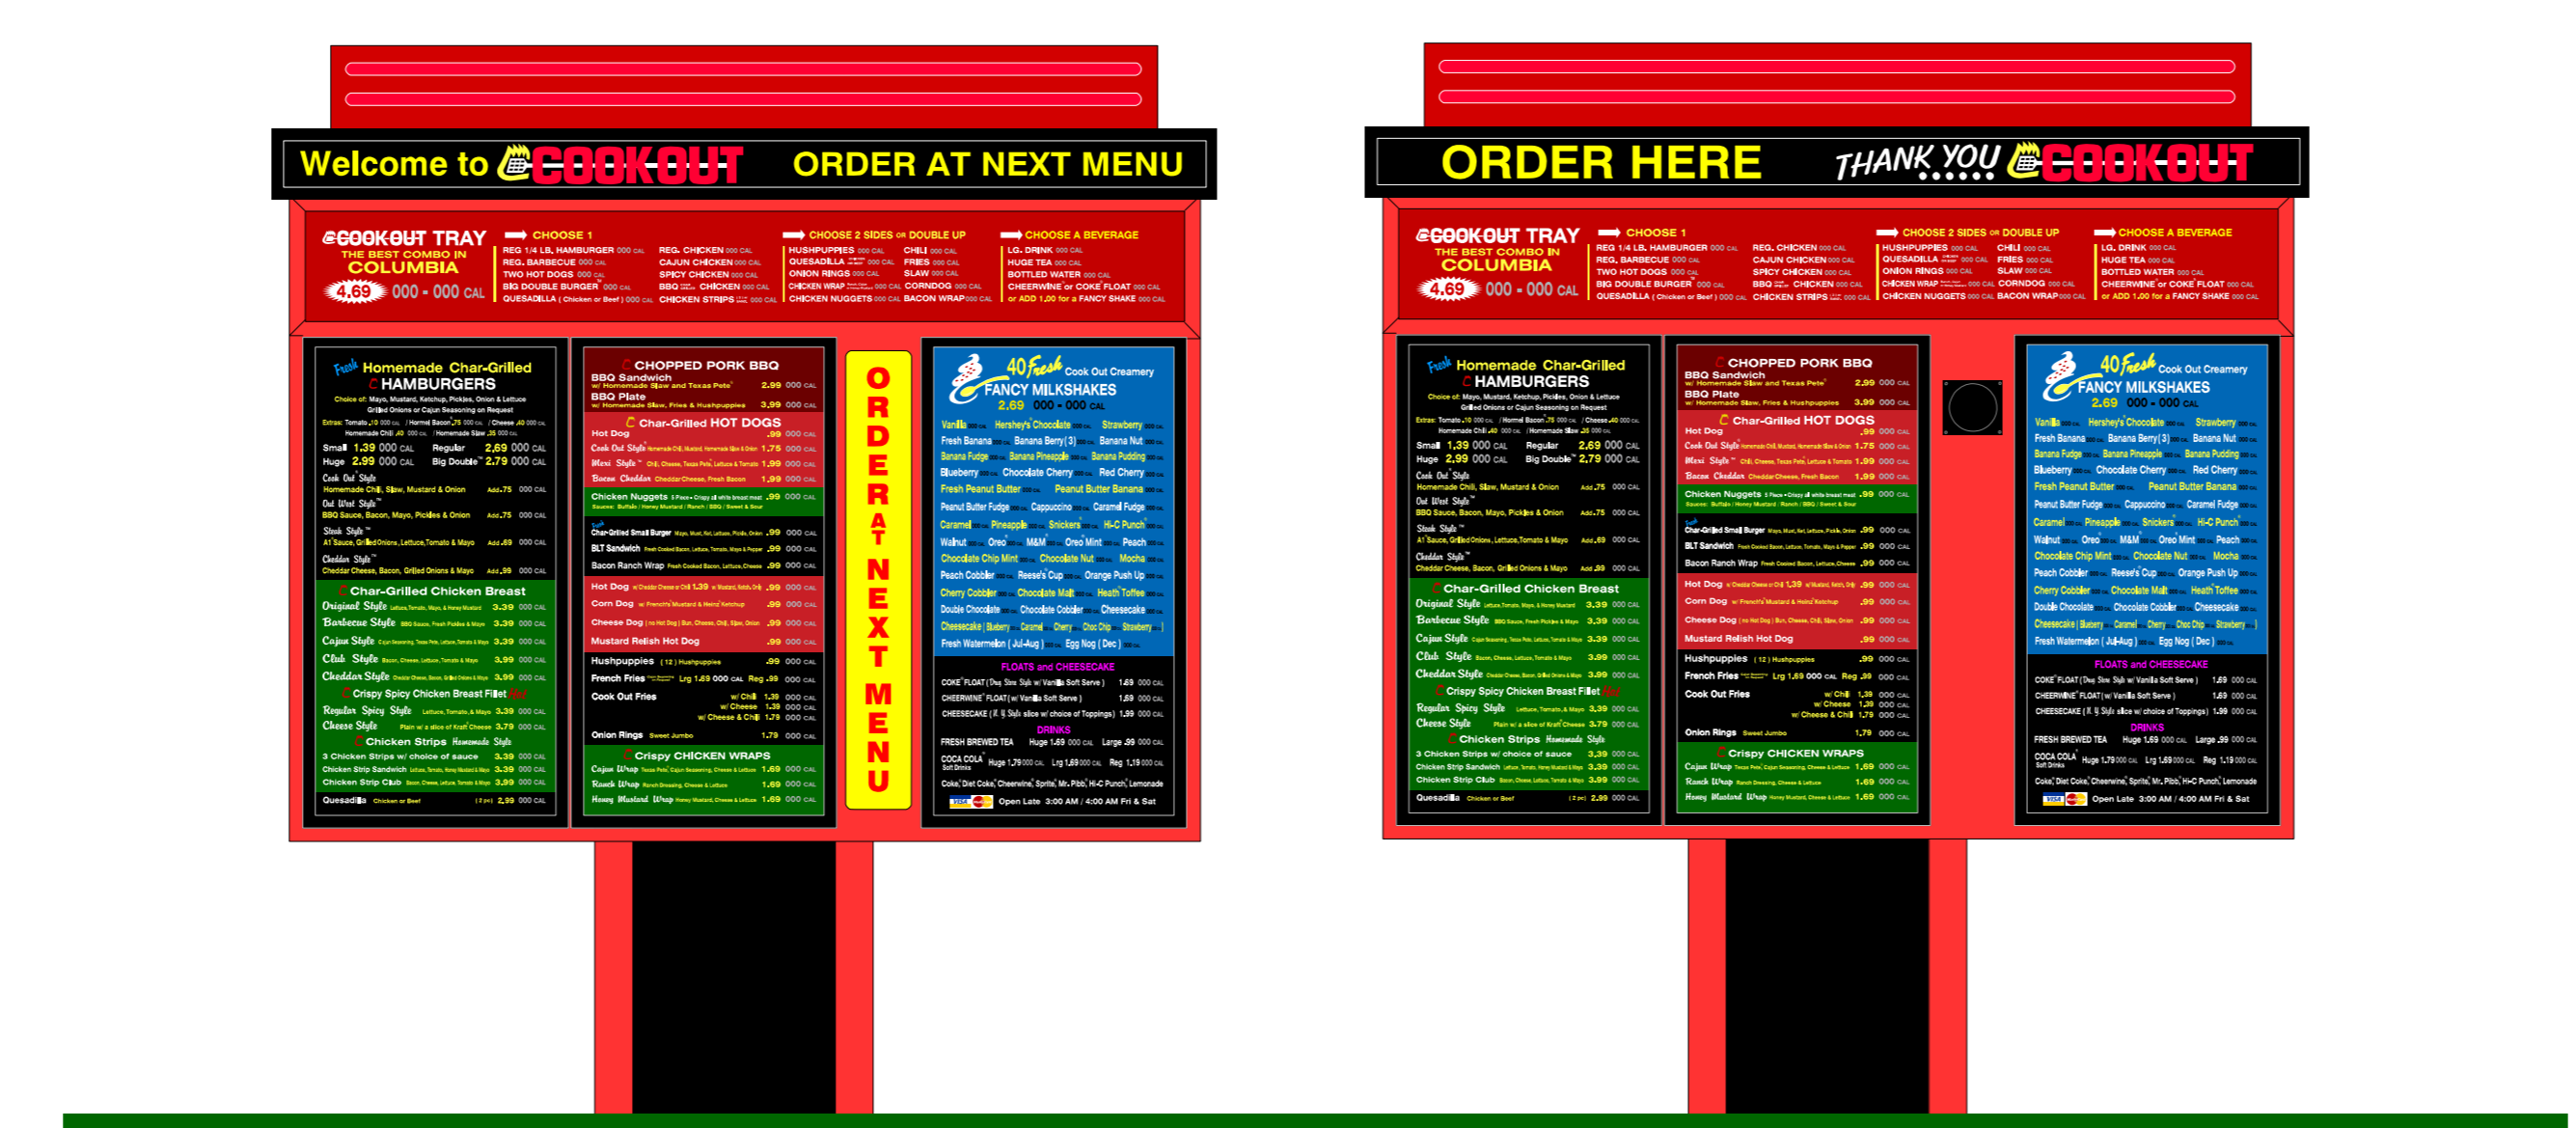

803-533-7446
313 John C Calhoun Drive
Orangeburg SC 29115
Linford Oberholtzer
lin@brandritesign.com
Mobile 803-707-4512