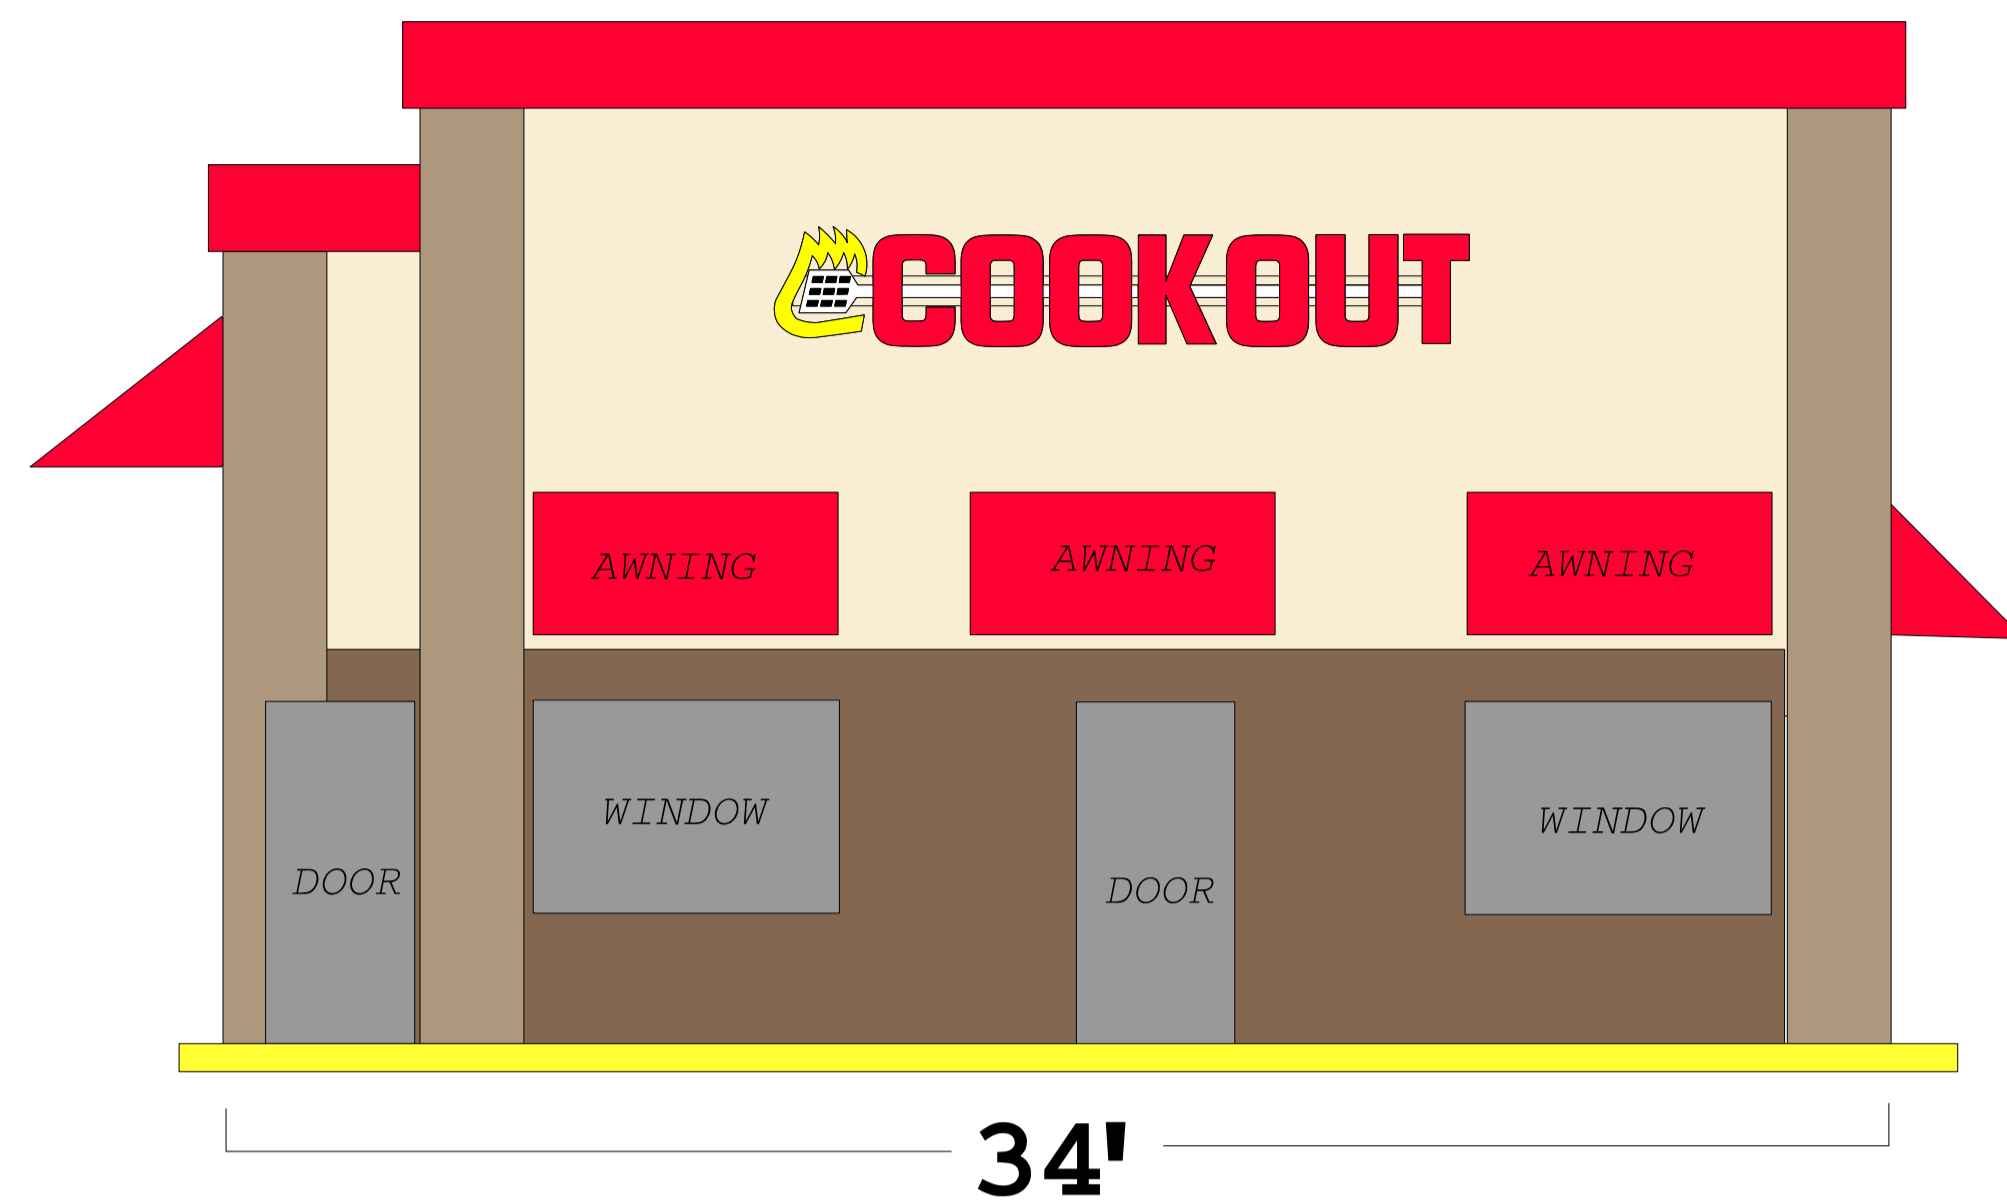

Gainesville GA
Cook Out sign drawing

6' high x 6' wide

SCOPE OF JOB

- A Front wall Building sign (Logo)
- B New monument style pylon
- C Supply and Install lighted menus
 - (1) drive-up ordering menu
 - (1) drive-up preview menu
 - Dining room menu

Front wall sign

CHANNEL LETTERS / RACE-WAY MOUNTED

- 29" high X 14' wide = 33.9 SQ FT
- LED lighted
- UL listed electrical

34 IS MAX ALLOWED

17'6" wide

Double sided Roadside monument sign:

- Top ID area: 17'6" wide x 5' high / 4' x 8' Readerboard
- over-all height 10' (max allowed)
- Total of 120 sq ft of sign area (max allowed)
- Powder coated aluminum panel sign w/ lighted LED Channel Letters.
- Reader board: aluminum cabinet w/ flat faces / LED lighted.