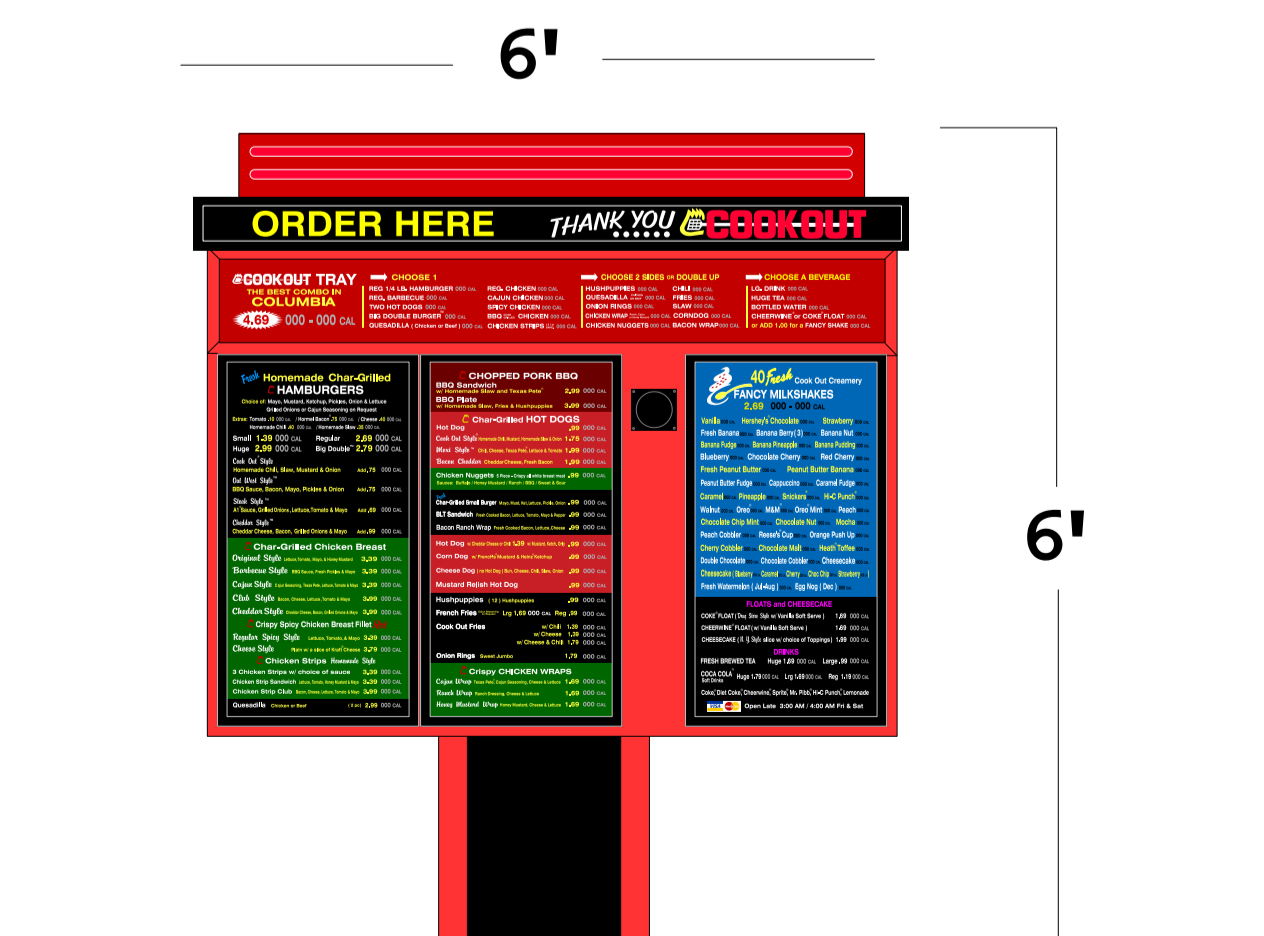

# Alpharetta GA Cook Out sign drawing

 **COOKOUT** 2'6" high

16' wide

area sign uses  
40 sq ft

- LED lighted Channel letters
- UL listed and labeled
  - Race-way mounted
  - Race way color matched to wall

FRONT ELEVATION  
(EXISTING)  
SCALE: 1/4" = 1'

Supply and Install  
new faces in existing  
pylon. Sizes:  
23.75" x 52.5"

RIGHT SIDE ELEVATION  
(EXISTING)  
SCALE: 1/4" = 1'

 **COOKOUT**

Lighted aluminum sign  
w/ push-thru plastic  
lettering. Wall sign  
42" wide x 10" high

## SCOPE OF JOB

- 1 Front Building sign ( Logo )
- 2 Wall sign beside the Dining room entrance ( small 42" x 10" )
- 3 Supply and install new faces in existing pylon sign.
- 4 Supply and Install lighted menus
  - (1) drive-up ordering menu.
  - Interior menu