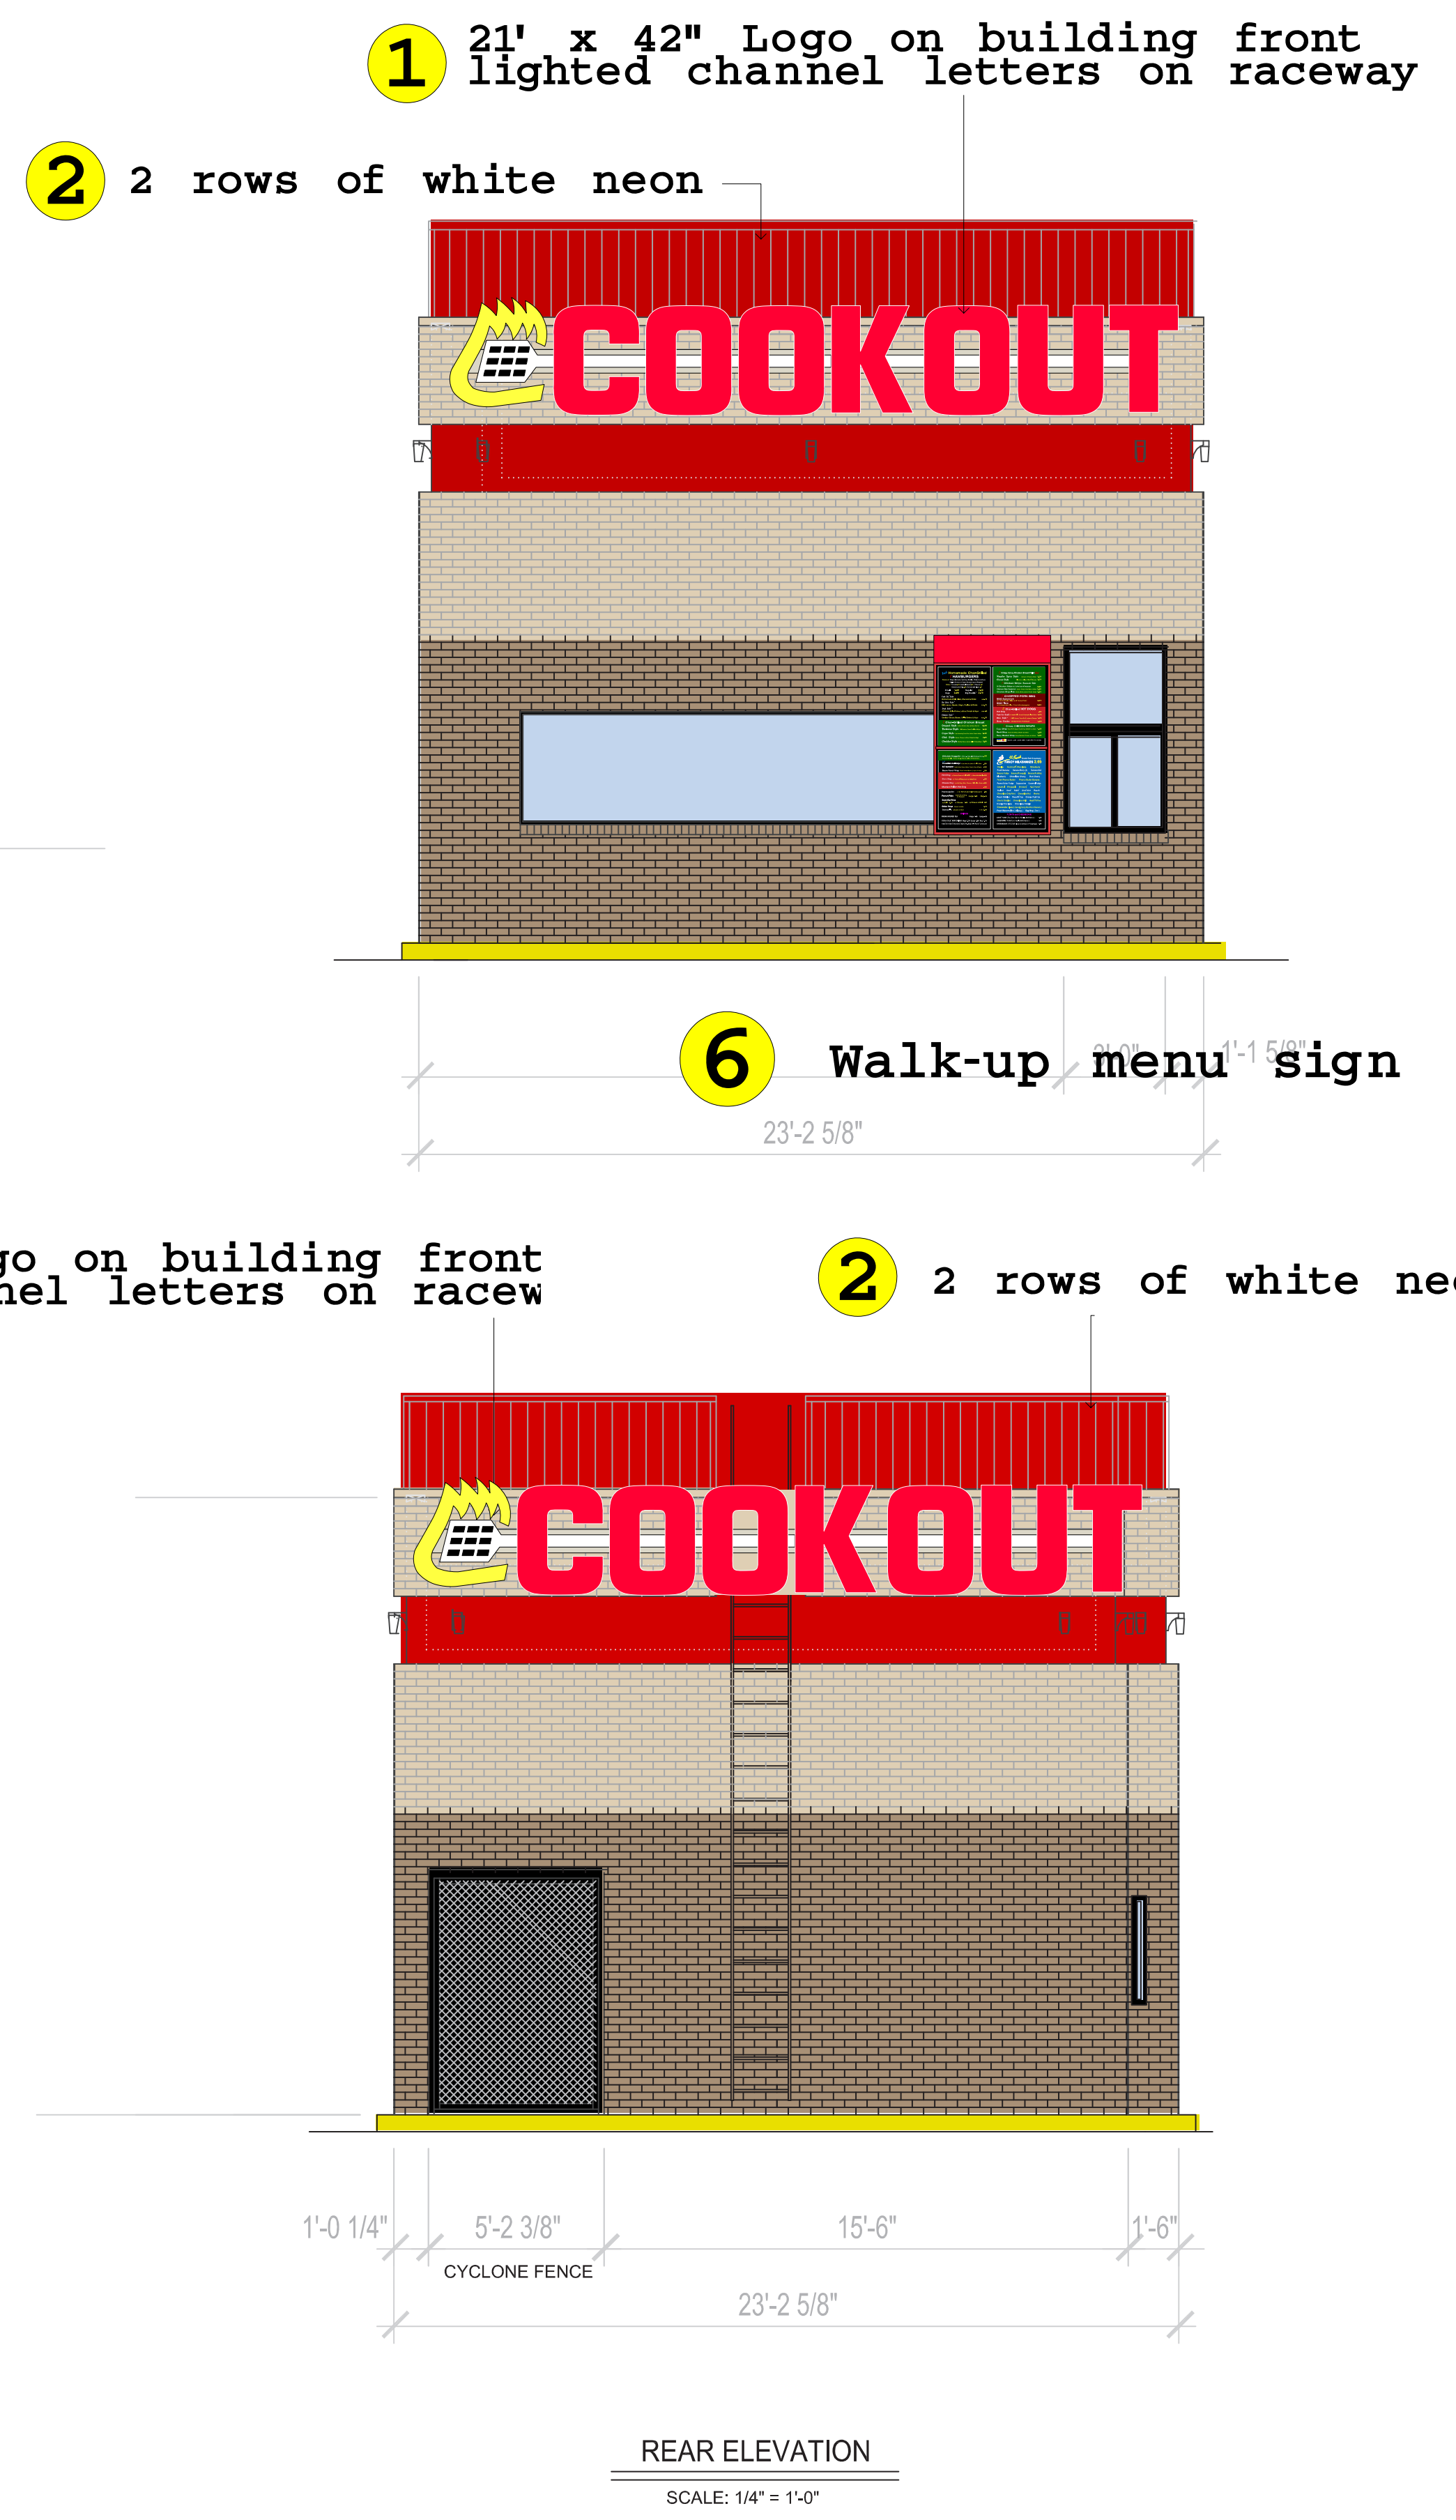

Cooksville TN Cook Out

1 Logo on building front

3 Logo and tag lines on right and left side of building

SCOPE OF JOB

- 1 Logo on building front and back
- 2 500' of neon (2) rows of white neon border around top edge of building
- 3 Logo and tag lines on left side of building
- 4 50' tall pylon on off-set pole.
- 5 (2) drive-up preview menus.
- 6 (2) drive-up ordering menus. Walk-up menu sign

Cook Out exterior menu signs Model FS2014

scale 3/4" = 1'

803-533-7446
 313 John C Calhoun Drive
 Orangeburg SC 29115
 Linford Oberholtzer
 lin@brandritesign.com
 Mobile 803-707-4512