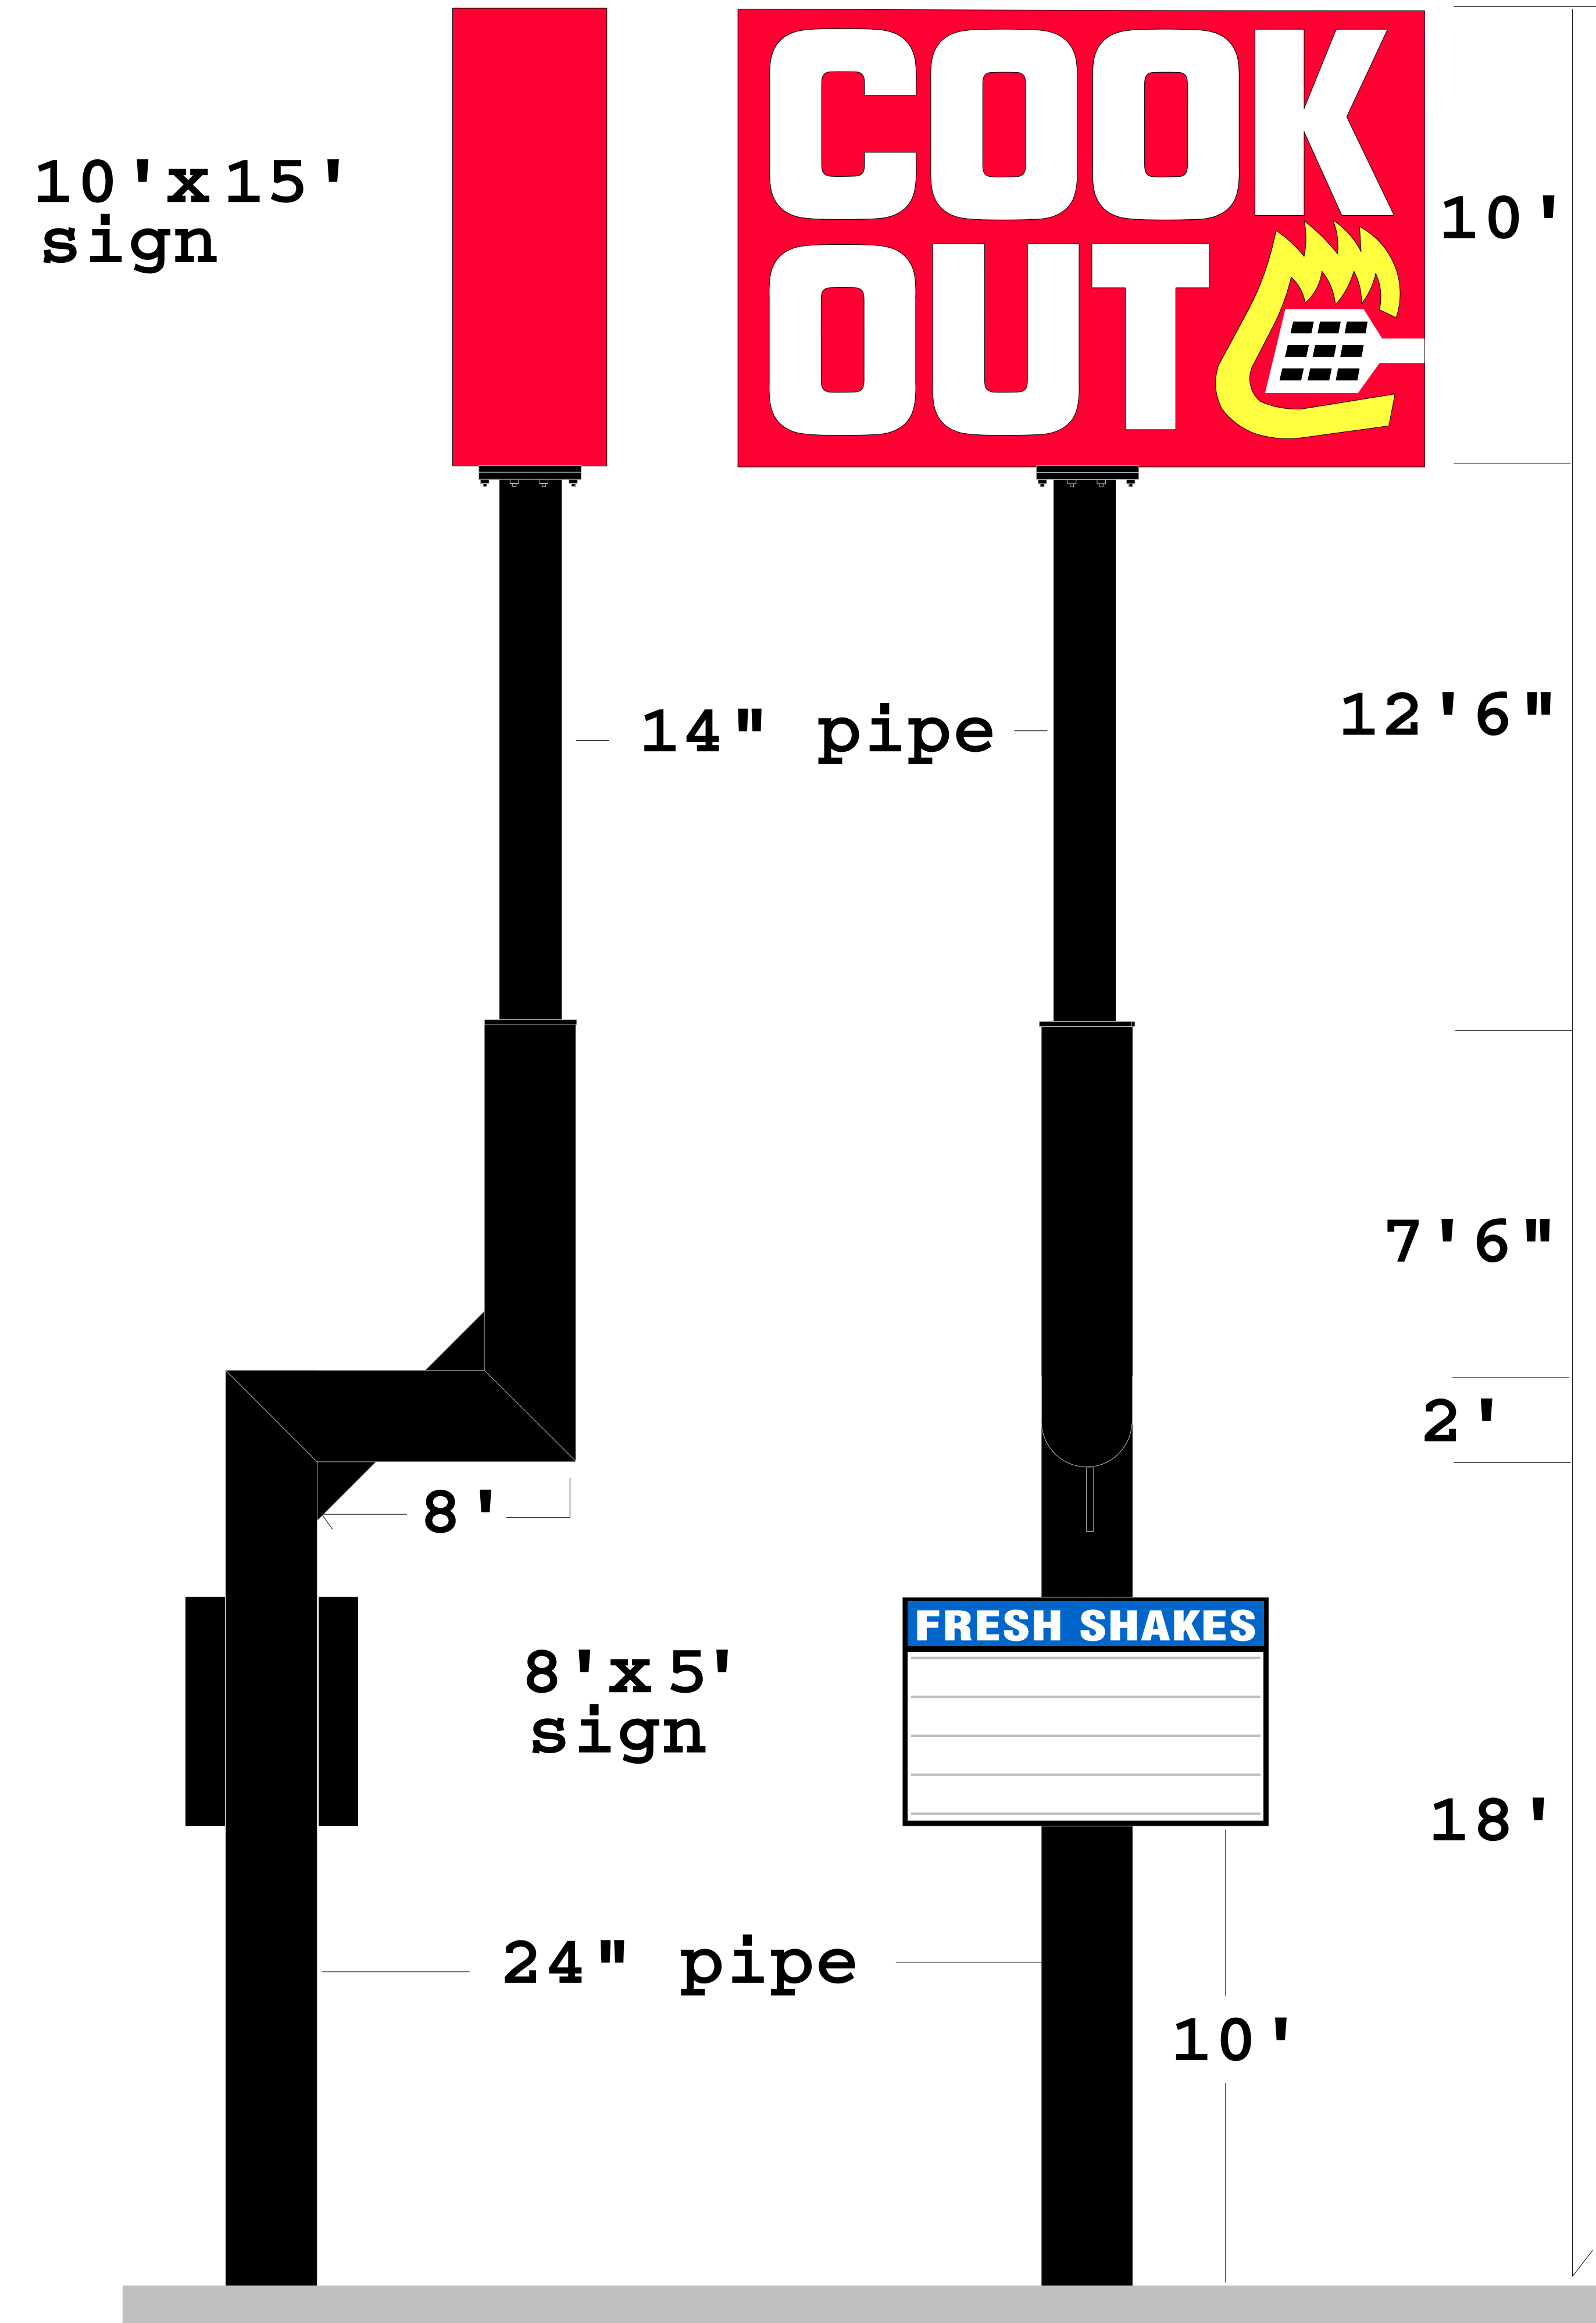

Cooksville TN Cook Out

1 Logo on building front

3 Logo and tag lines on right and left side of building

SCOPE OF JOB

- 1 Logo on building front and back
- 2 500' of neon (2) rows of white neon border around top edge of building
- 3 Logo and tag lines on left side of building
- 4 50' tall pylon on off-set pole.
- 5 (2) drive-up preview menus.
- 6 (2) drive-up ordering menus. Walk-up menu sign

Cook Out exterior menu signs Model FS2014

scale 3/4" = 1'

803-533-7446
 313 John C Calhoun Drive
 Orangeburg SC 29115
 Linford Oberholtzer
 lin@brandritesign.com
 Mobile 803-707-4512