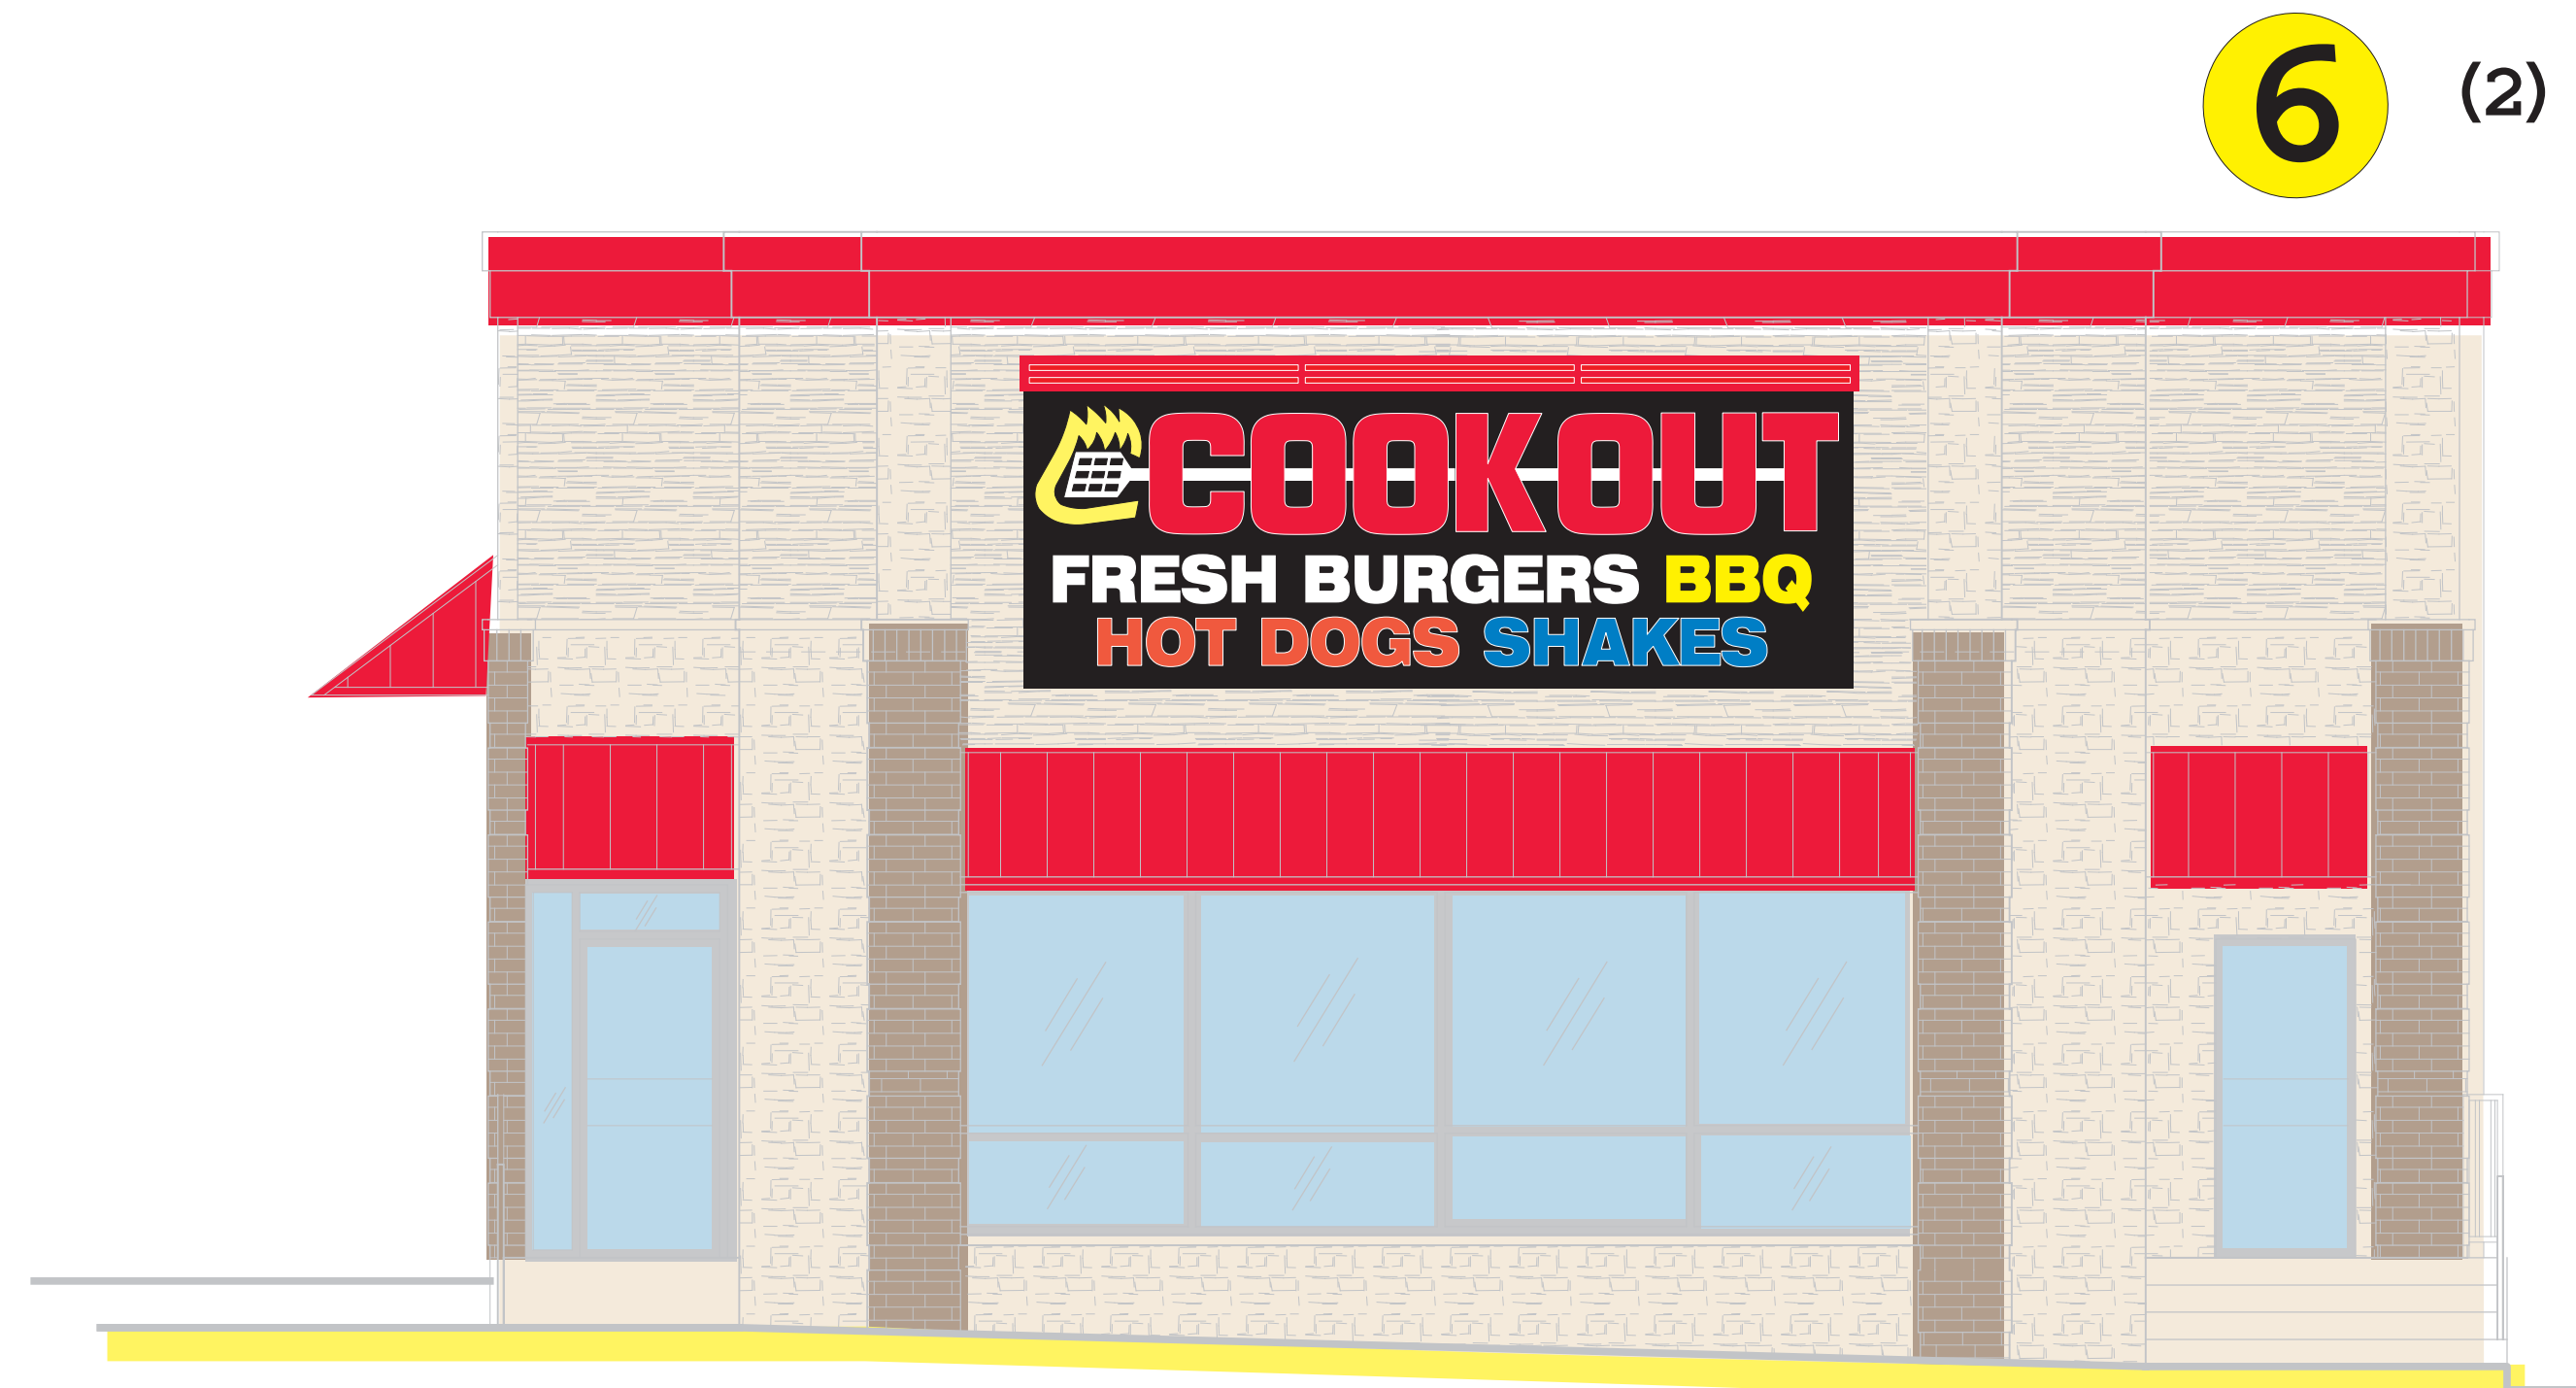

Nashville (West End) Cook Out sign drawing

6 (2) rows of white neon

18' WIDE X 7' HIGH

6 (2) rows of white neon

Building (wall) signs:
- Lighted channel letters
- 50,000 hour LEDs
- Aluminum panel background
- Foux neon topper

1

21' WIDE X 8' HIGH

6 (2) rows of white neon

2
Double sided lighted pylon:
LED lighted faux neon topper

8' wide x 10' high
Channel letters on aluminum
panel sign

Reuse existing pylon post

Refurbish existing
4' x 8'
reader board sign:
new - faces, lighting,
changeable letters and
letter changer pole.

Cook Out exterior menu signs
Model FS2014

3

scale 3/4" = 1'

SCOPE OF JOB

- 1 (2) Building signs
- 2 Freestanding double sided pylon sign:
- 3 (1) drive-up preview menus.
(1) drive-up ordering menus.
- 4 5 Interior menu and lighted tray sign **not pictured**
- 6 - 560' of white neon (2) lines of border around top of building.