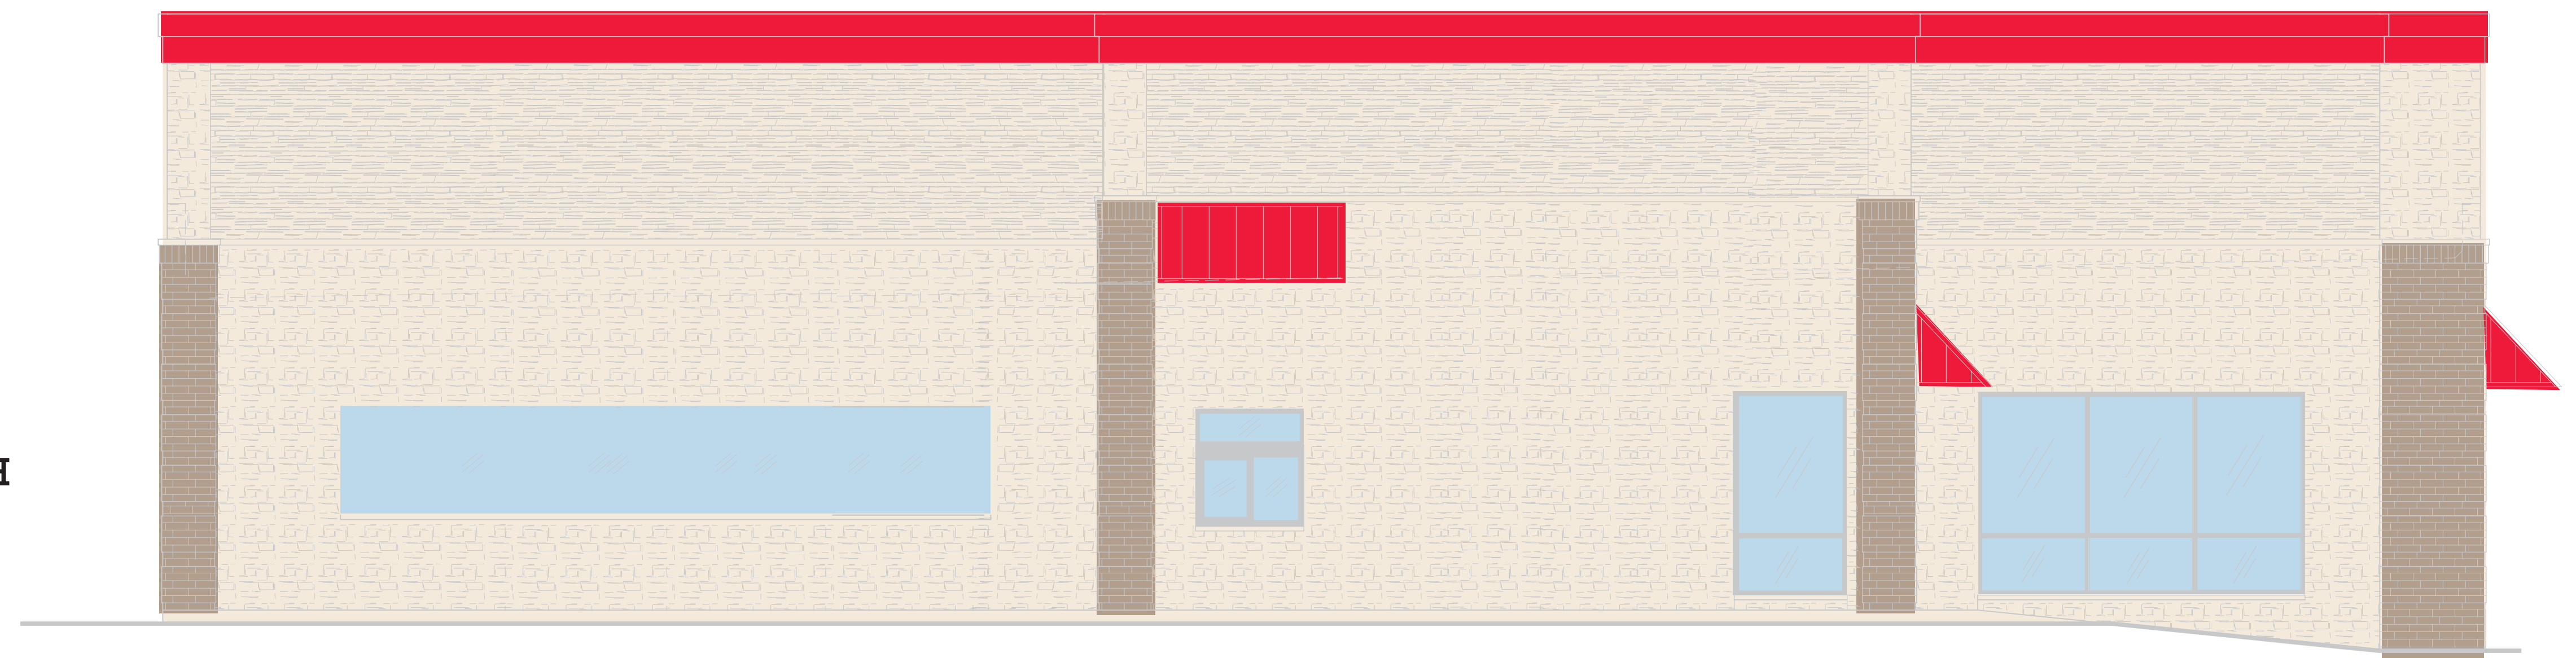

Nashville (West End) Cook Out sign drawing

6 (2) rows of white neon

18' WIDE X 7' HIGH

6 (2) rows of white neon

Building (wall) signs:
- Lighted channel letters
- 50,000 hour LEDs
- Aluminum panel background
- Foux neon topper

1

21' WIDE X 8' HIGH

6 (2) rows of white neon

2
Double sided lighted pylon:
LED lighted faux neon topper

8' wide x 10' high
Channel letters on aluminum
panel sign

Reuse existing pylon post

Refurbish existing
4' x 8'
reader board sign:
new - faces, lighting,
changeable letters and
letter changer pole.

Cook Out exterior menu signs
Model FS2014

3

scale 3/4" = 1'

SCOPE OF JOB

- 1 (2) Building signs
- 2 Freestanding double sided pylon sign:
- 3 (1) drive-up preview menus.
(1) drive-up ordering menus.
- 4 5 Interior menu and lighted tray sign **not pictured**
- 6 - 560' of white neon (2) lines of border around top of building.