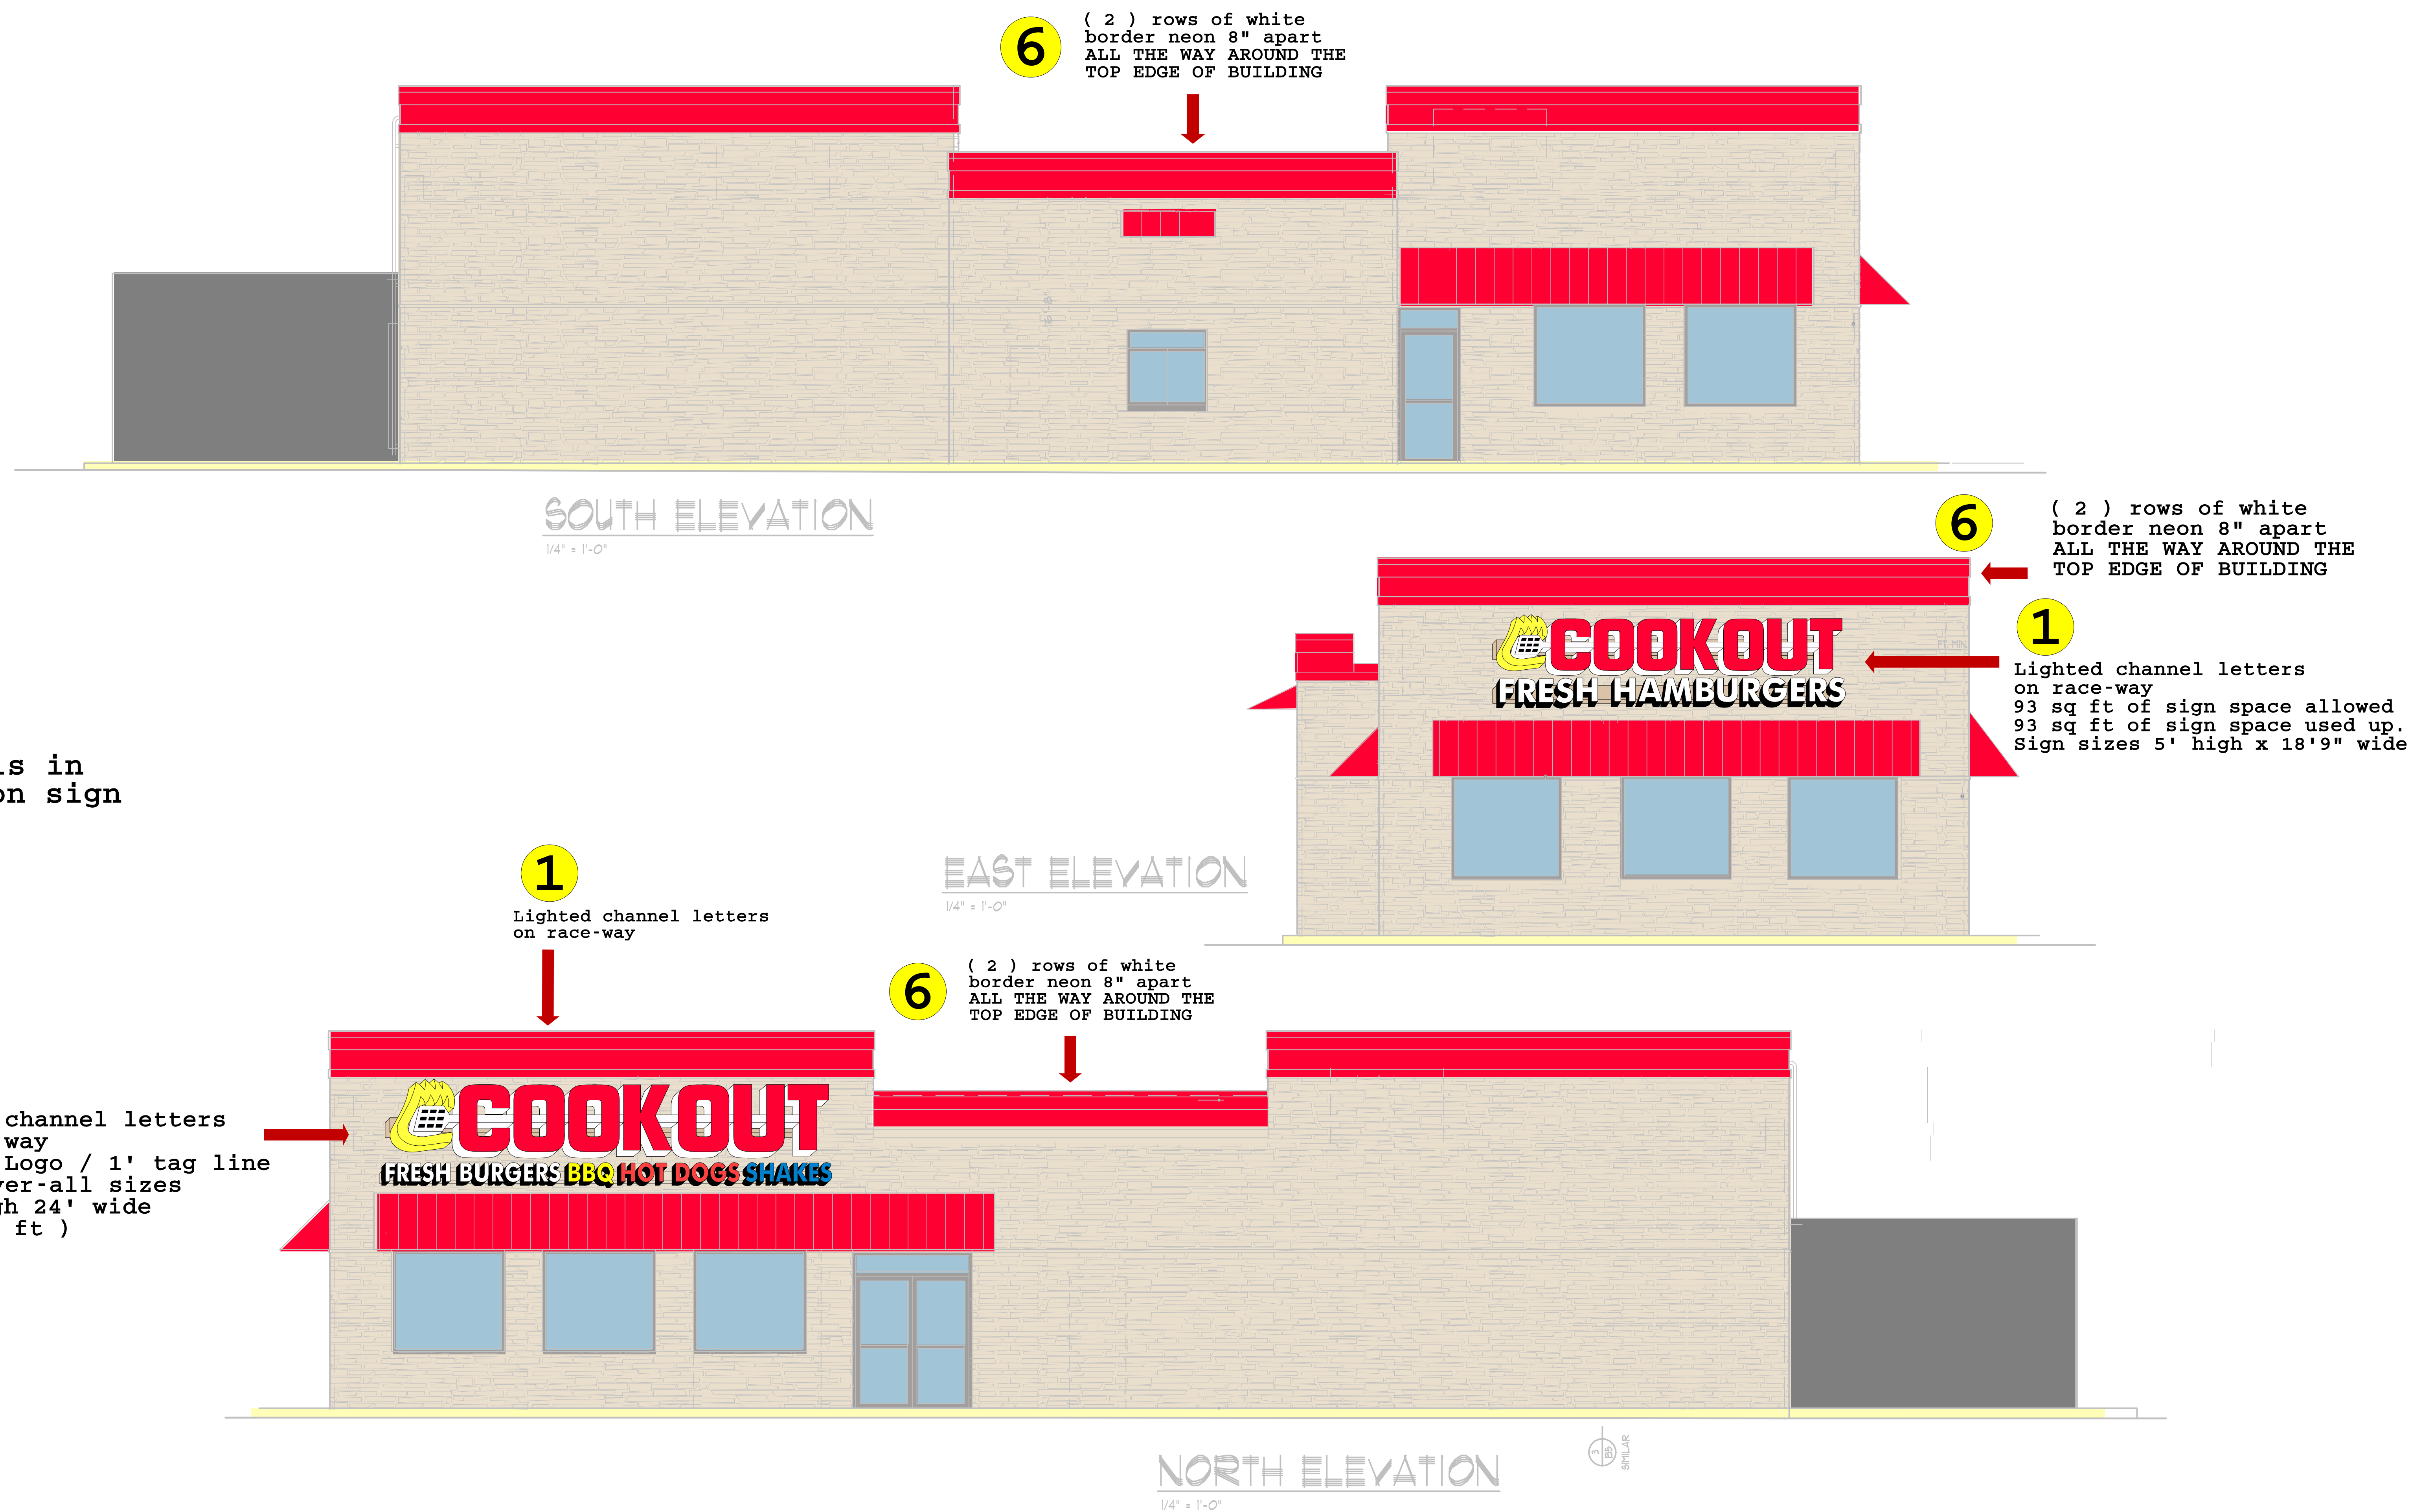

Nashville (Gallatin Pike)
Cook Out Sign Drawings

2 Replace panels in existing pylon sign

Existing KFC pylon posts

New faces in existing reader-board cabinet

8'

- SCOPE OF JOB**
- 1 Building signs: Lighted channel letters
 - 2 Freestanding double sided pylon sign:
 - 3 (1) drive-up preview menus.
(1) drive-up ordering menus.
 - 4 5 Interior menu and lighted tray sign **not pictured**
 - 6 - 560' of white neon (2) lines of border around top of building.

Cook Out exterior menu signs Model FS2014

scale 3/4" = 1'