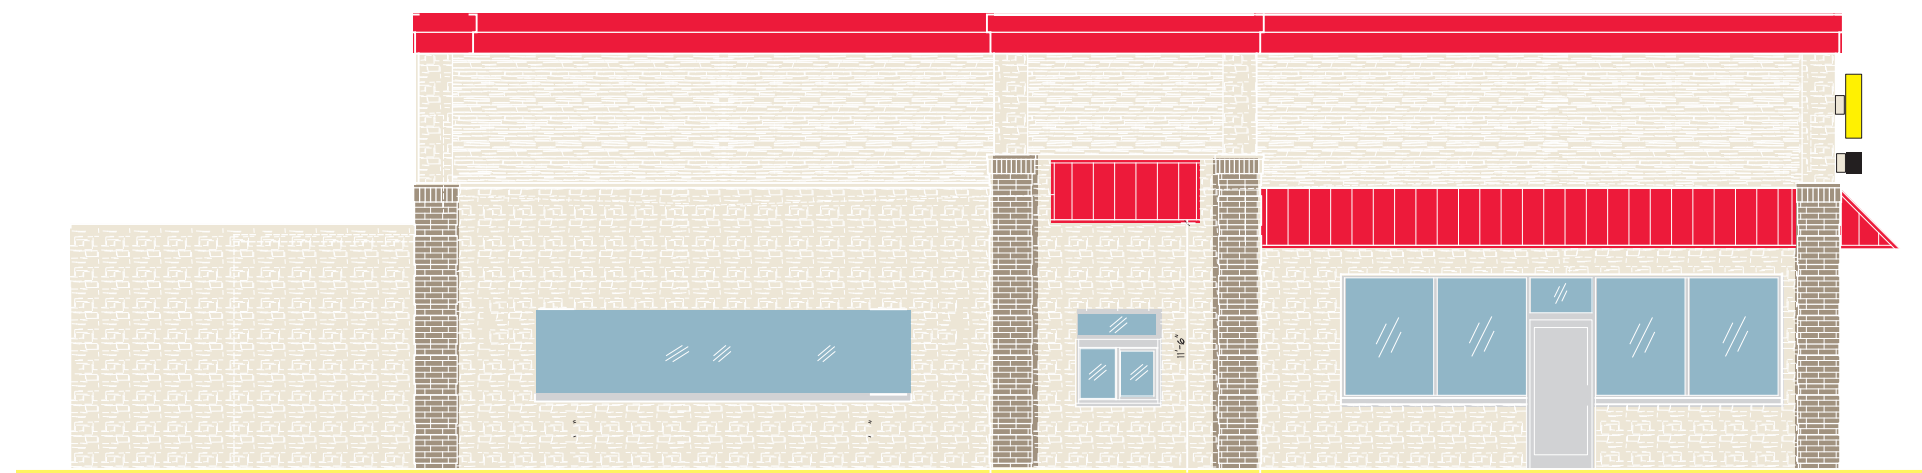

Morrow GA Cook Out sign drawings

- 1** Lighted logo w Frsh Ham:
 - channel letters on race-way.
 - LED lighting.
 - 5.5" deep letters
 - UL listed electrical.
 - Color matched race-way paint.

Sizes :
 Overall 20' wide x 4'6" high
 Cook Out - 20' wide x 3' high
 Fresh Ham - 20' wide x 1' high

- 2** Replace faces, lamps and ballasts, and repaint existing sign cabinet.

6'x11'

40 FRESH SHAKES

1'x5'

- Replace faces, lamps and ballasts, and repaint existing sign cabinet.

- Replace faces, lamps and ballasts, and repaint existing sign cabinet.

4'x5'

- Re-paint existing posts.

SCOPE OF JOB

- 1** Front of building signs:
 - 4' 6" high x 20' wide (90 sq ft)
- 2** Refurb existing freestanding double sided pylon sign:
- 3** (1) drive-up preview menus.
 (1) drive-up ordering menus.
- 4 5** Interior menu and lighted tray sign **not pictured**

Cook Out exterior menu signs Model FS2014

scale 3/4" = 1'

803-533-7446
 313 John C Calhoun Drive
 Orangeburg SC 29115
 Linford Oberholtzer
 lin@brandritesign.com
 Mobile 803-707-4512