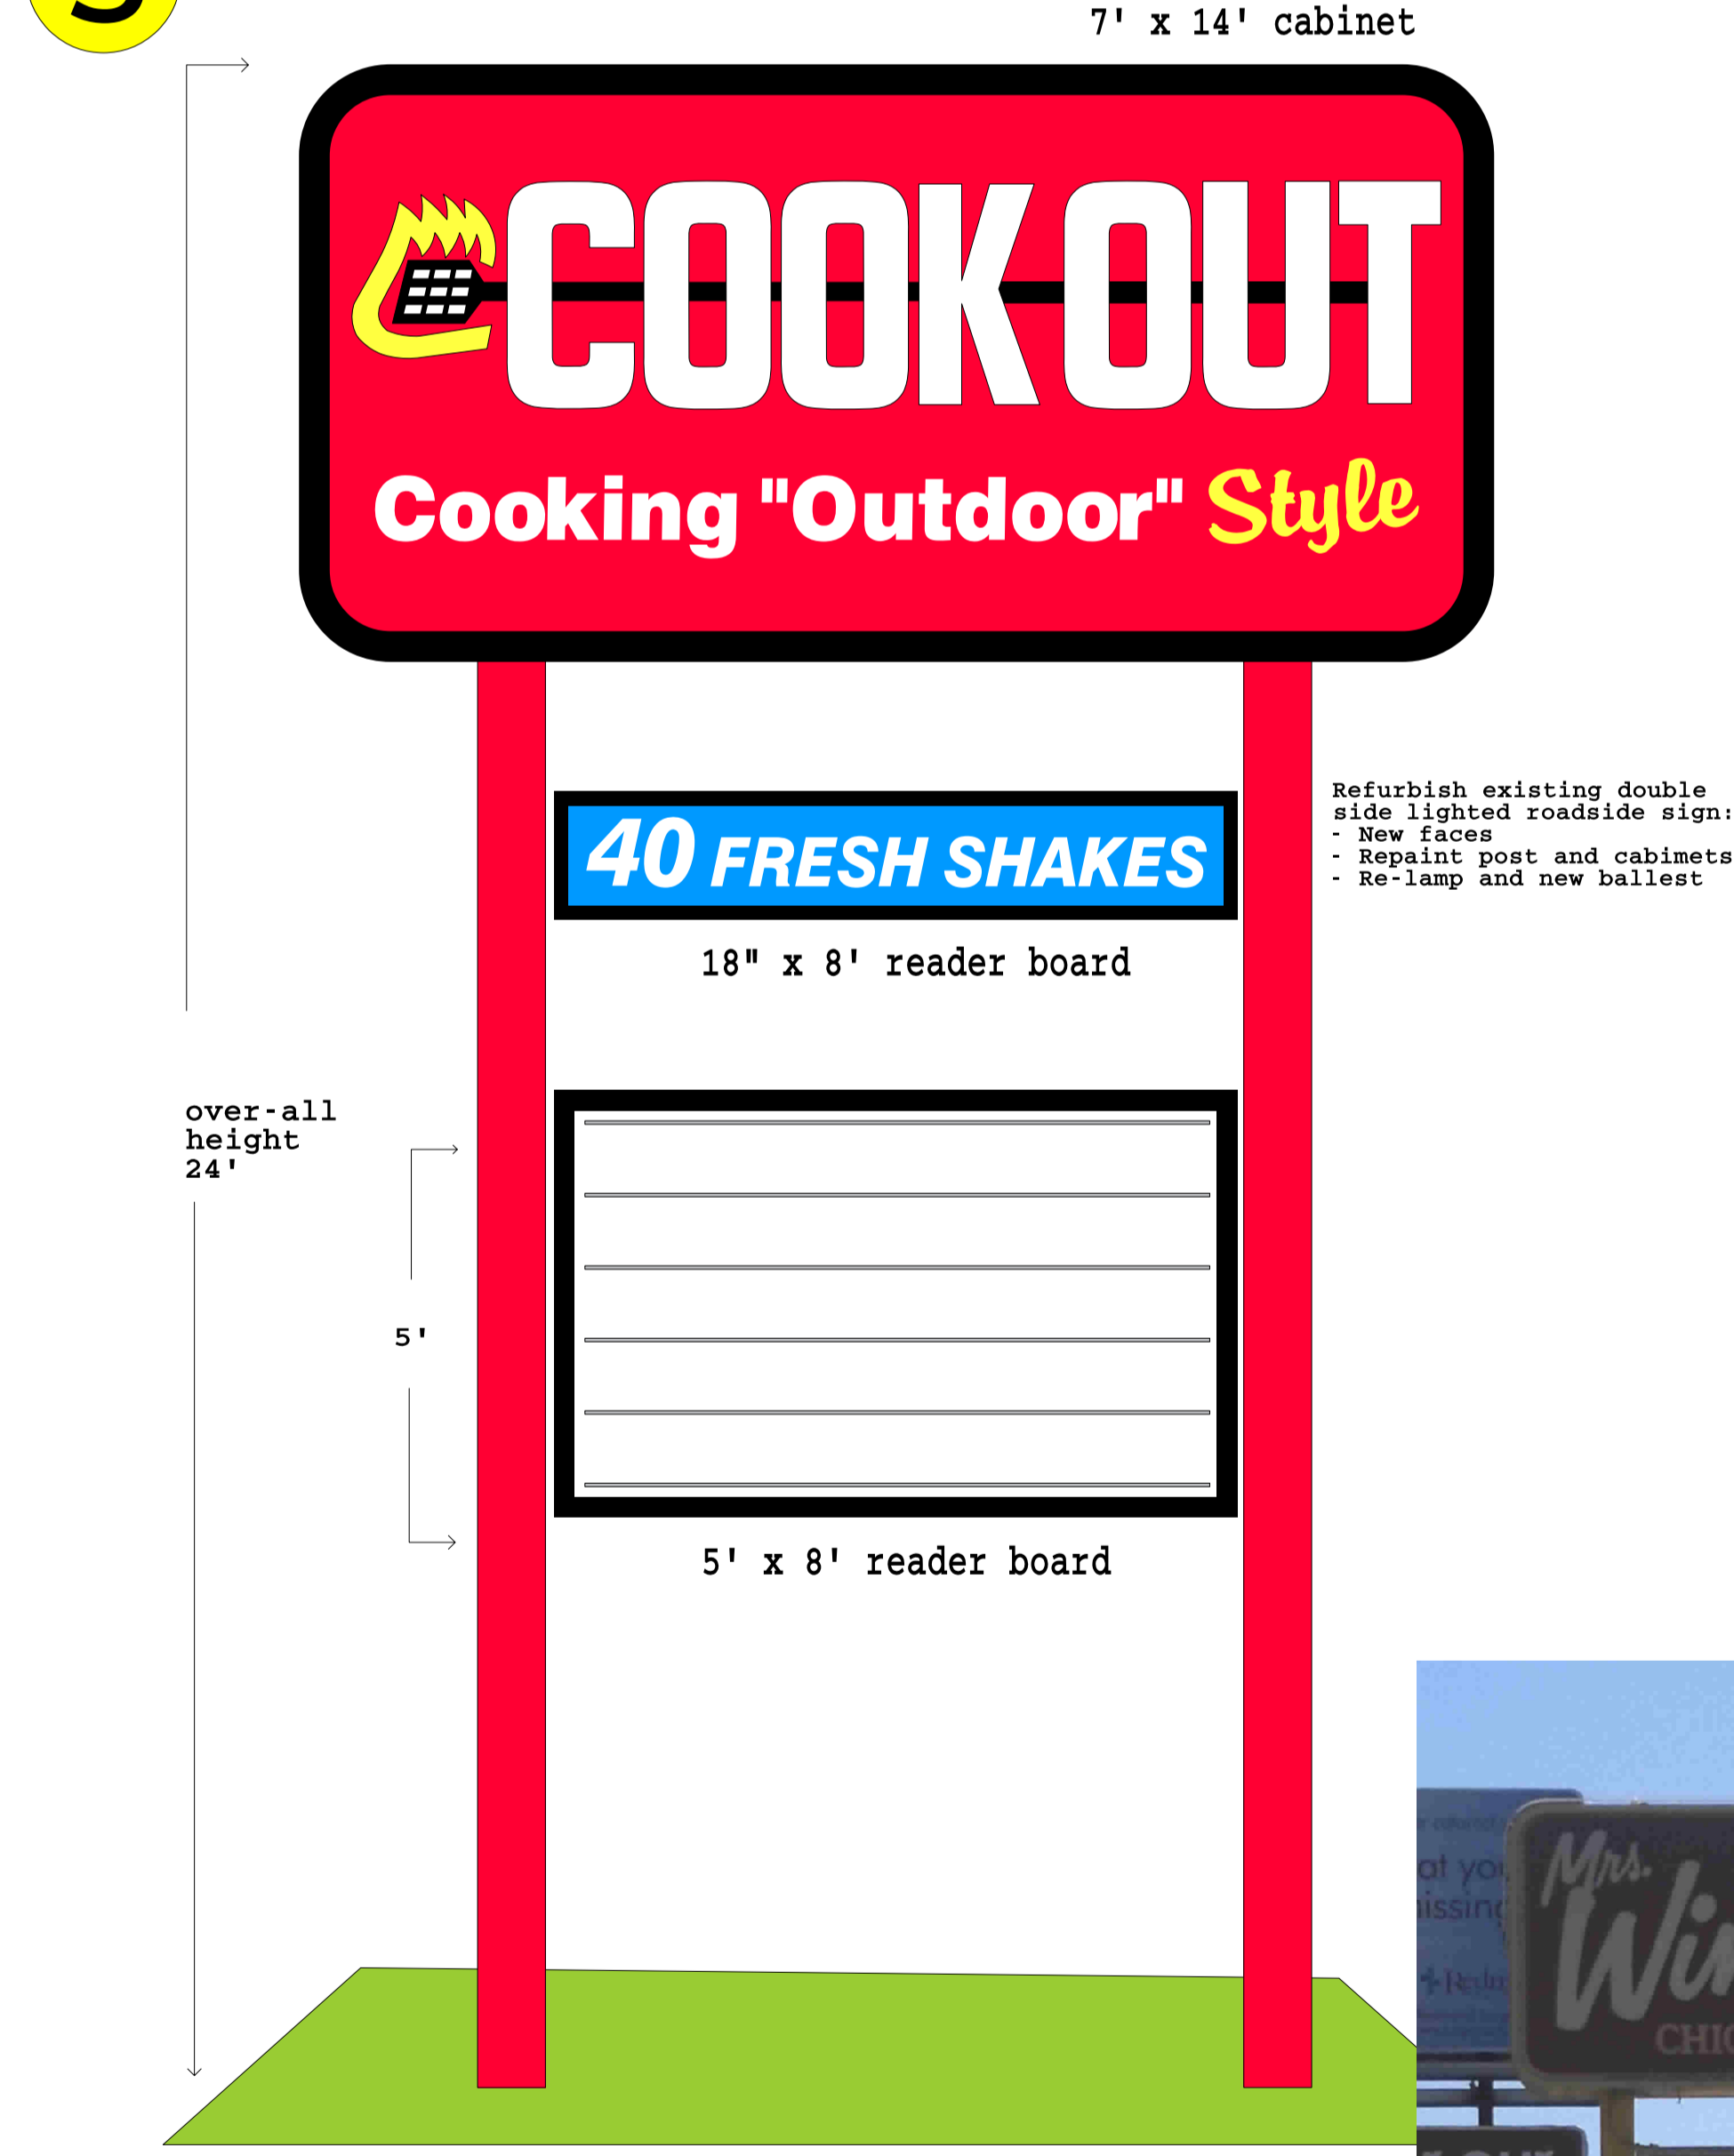

Rome GA Cook Out sign drawing

soffit detail

1

Neon border
- (2) white rows of neon
all the way around the top
edge of building.

building sign

Channel letter panel signs 14' wide x 5'8" high

2

Channel letter panel sign
Logo:
- lighted channel letters.
- LED lighted.
- UL listed electrical.
Tag line:
- reverse cut-out lettering
into aluminum
- acrylic faced lettering.
- LED back lighted.

Channel letter logo 2' high x 14'6" wide

3

Channel letters on raceway
- LED lighted
- UL listed electrical
- aluminum raceway (powder
coated to match wall)

1

2

4 Double sided rotating pylon

5 Existing double sided pylon

SCOPE OF JOB

- 1 (2) rows of neon (515') around top of building
- 2 (2) Channel letter panel signs 14' wide x 5'8" high installed on right and left side of building.
- 3 (1) Channel letter logo 2' high x 14'6" wide installed on front of building.
- 4 (1) Double sided ROTATING lighted freestanding roadside sign. (reuse existing steel posts)
- 5 (1) Refurbish existing roadside pylon
- 6 7 Interior menu and lighted tray sign **not pictured**
- 8 (2) drive up (4) panel menus (supplied by Cook Out) we will convert them to digital printed panels. **not pictured**