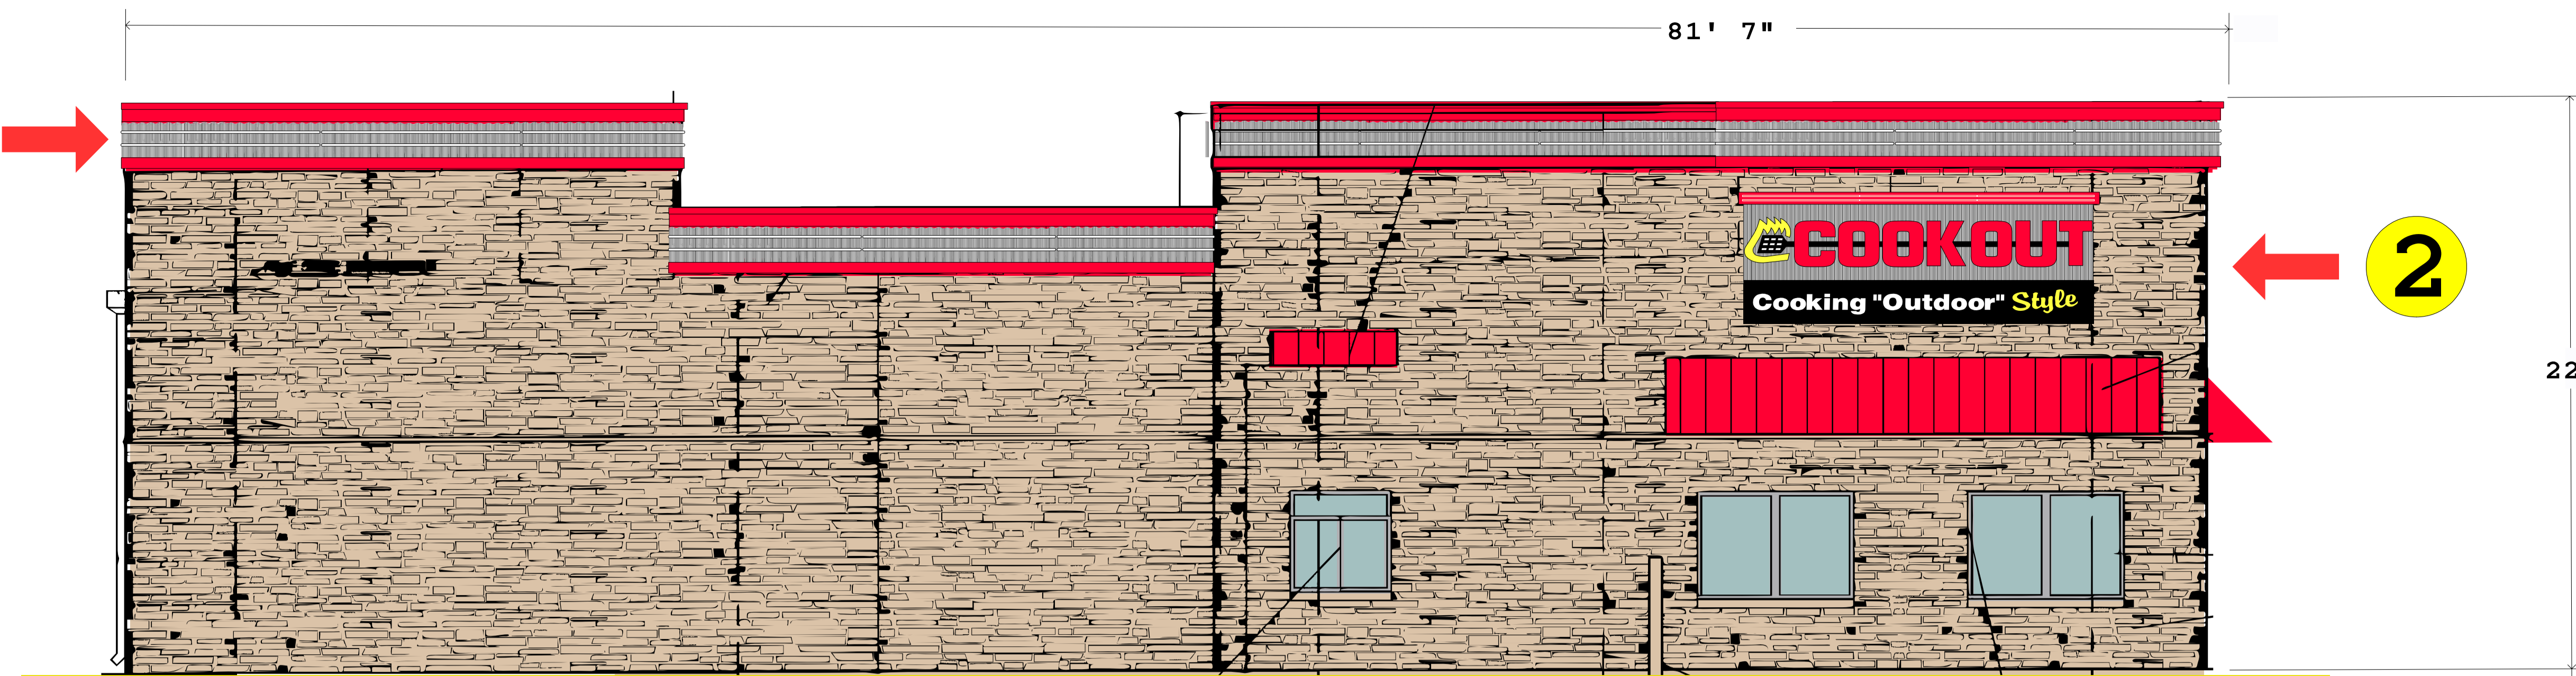

Rome GA Cook Out sign drawing

soffit detail

1

Neon border
- (2) white rows of neon
all the way around the top
edge of building.

building sign

Channel letter panel signs 14' wide x 5'8" high

2

Channel letter panel sign
Logo:
- lighted channel letters.
- LED lighted.
- UL listed electrical.
Tag line:
- reverse cut-out lettering
into aluminum
- acrylic faced lettering.
- LED back lighted.

Channel letter logo 2' high x 14'6" wide

3

Channel letters on raceway
- LED lighted
- UL listed electrical
- aluminum raceway (powder
coated to match wall)

1

2

4 Double sided rotating pylon

5 Existing double sided pylon

SCOPE OF JOB

- 1 (2) rows of neon (515') around top of building
- 2 (2) Channel letter panel signs 14' wide x 5'8" high installed on right and left side of building.
- 3 (1) Channel letter logo 2' high x 14'6" wide installed on front of building.
- 4 (1) Double sided ROTATING lighted freestanding roadside sign. (reuse existing steel posts)
- 5 (1) Refurbish existing roadside pylon
- 6 7 Interior menu and lighted tray sign **not pictured**
- 8 (2) drive up (4) panel menus (supplied by Cook Out) we will convert them to digital printed panels. **not pictured**