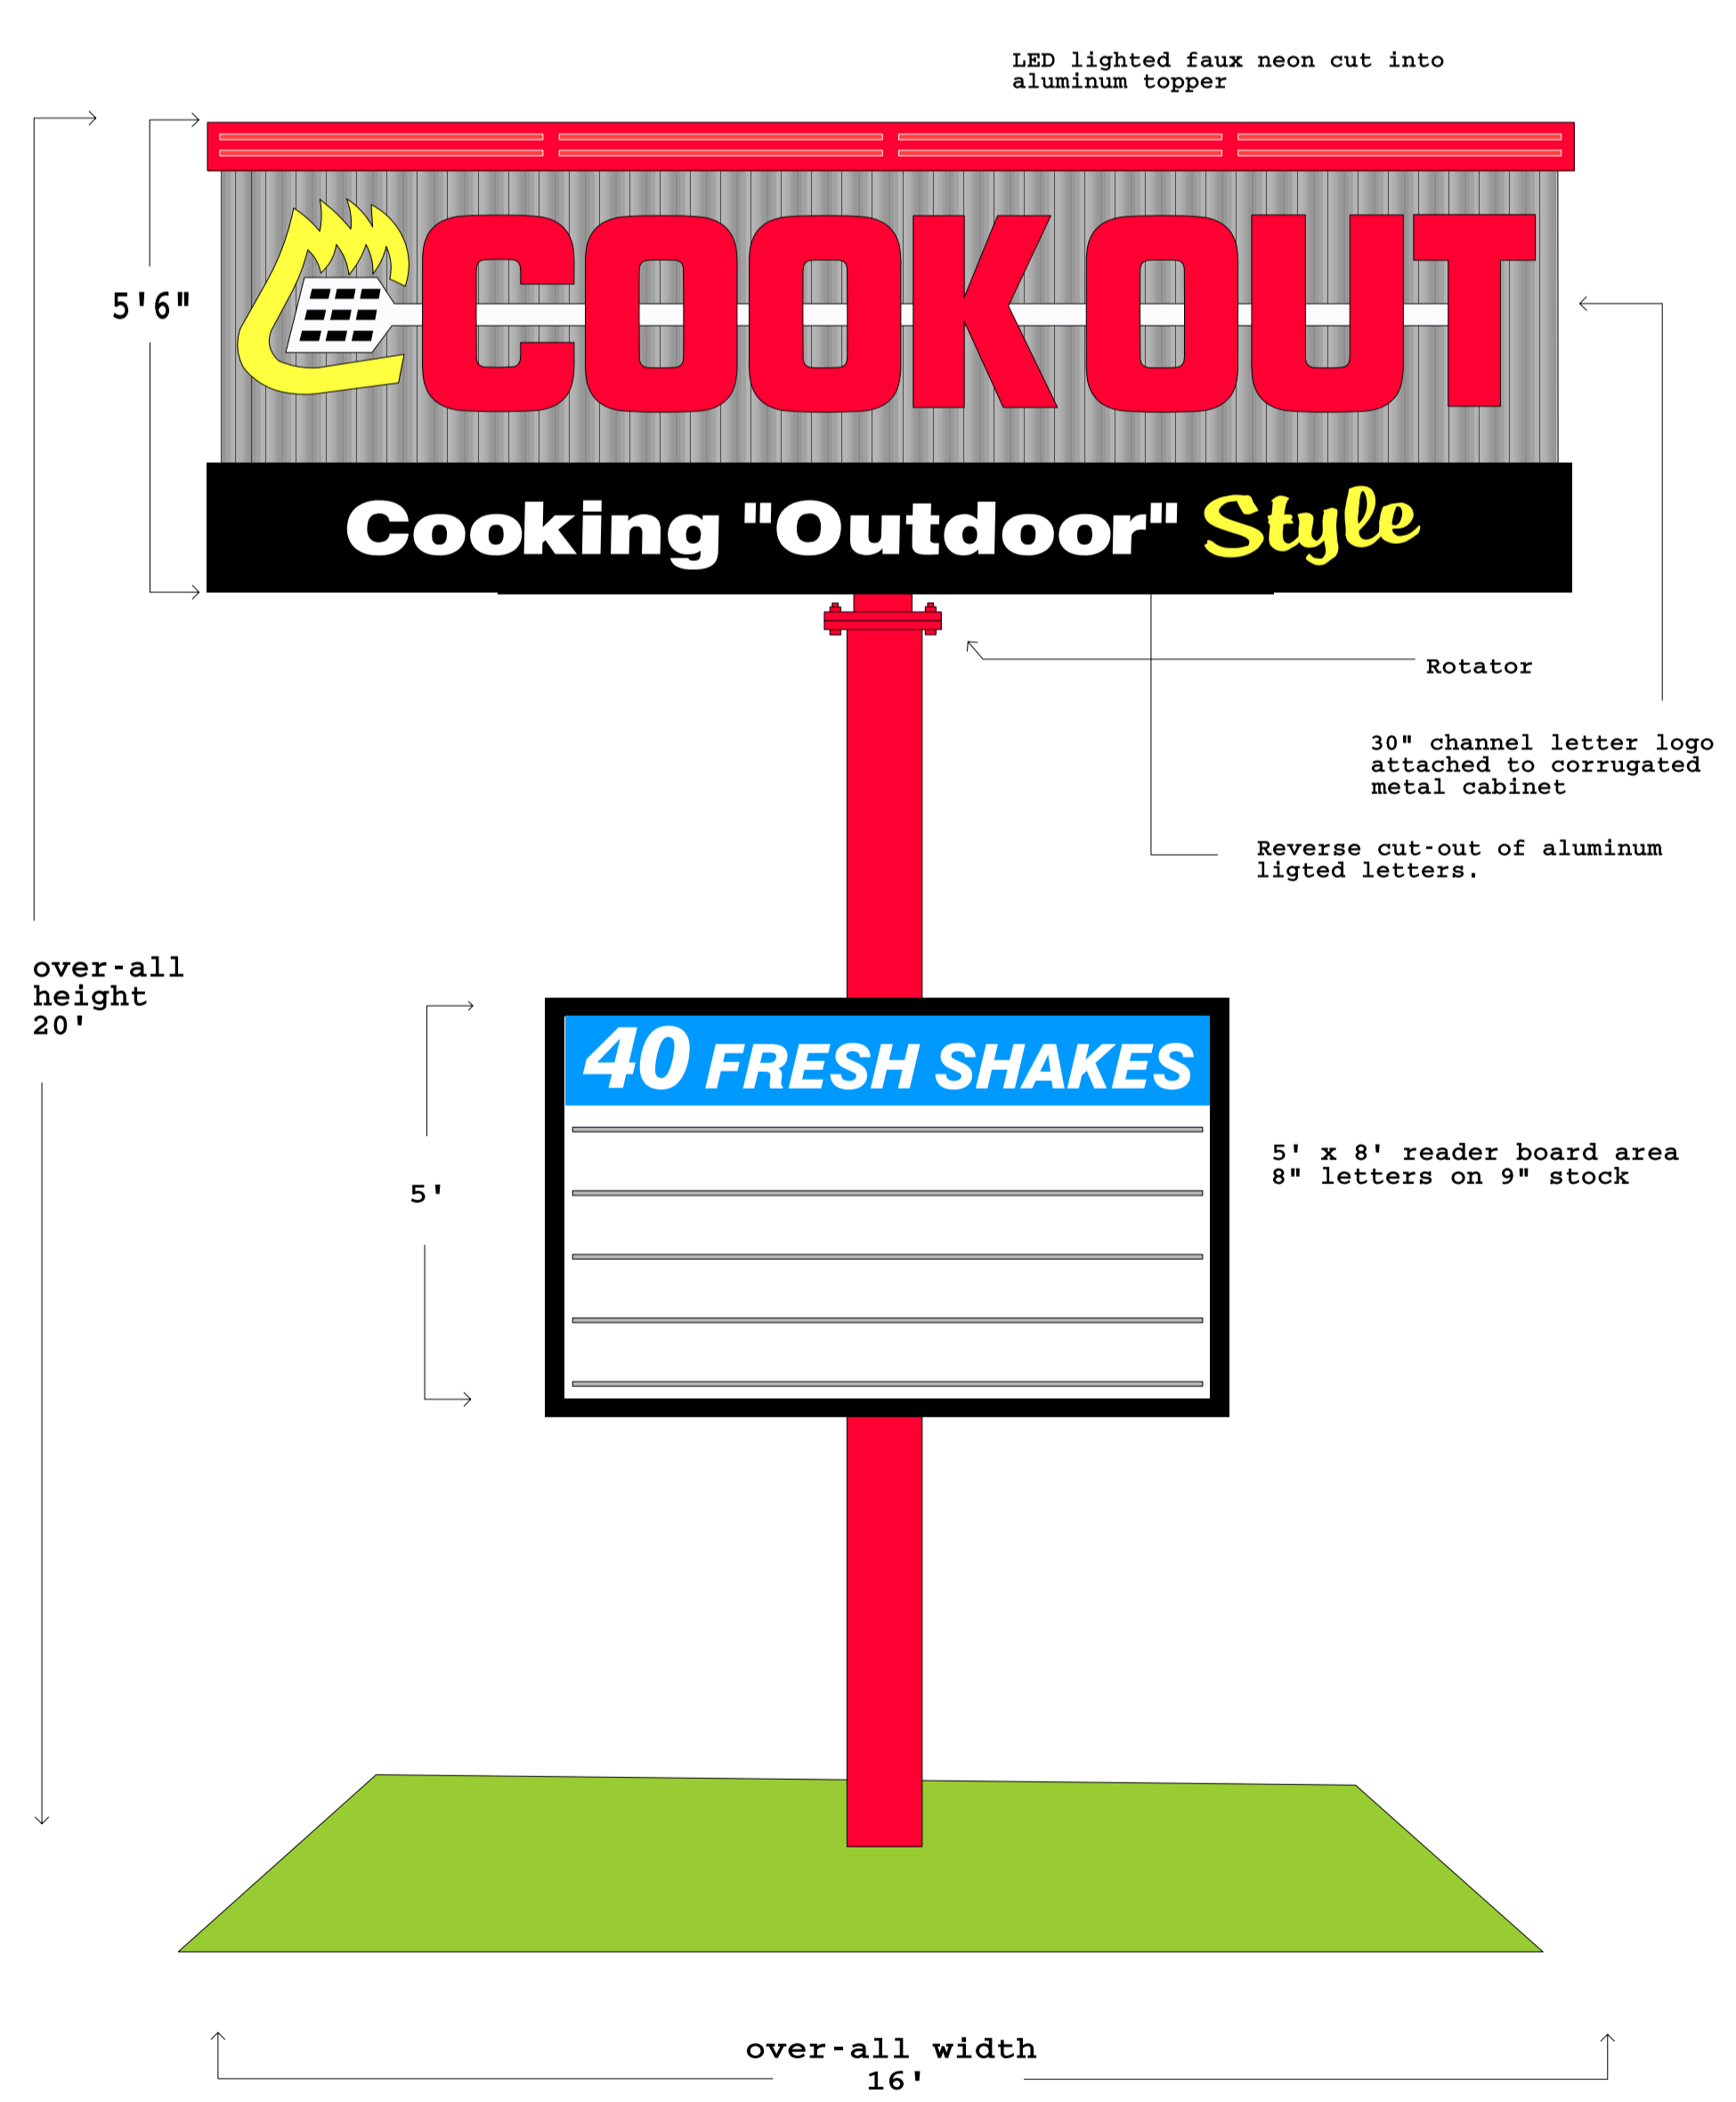

Rome GA Cook Out sign drawing

soffit detail

1

Neon border
- (2) white rows of neon
all the way around the top
edge of building.

building sign

Channel letter panel signs 14' wide x 5'8" high

2

Channel letter panel sign
Logo:
- lighted channel letters.
- LED lighted.
- UL listed electrical.
Tag line:
- reverse cut-out lettering
into aluminum
- acrylic faced lettering.
- LED back lighted.

Channel letter logo 2' high x 14'6" wide

3

Channel letters on raceway
- LED lighted
- UL listed electrical
- aluminum raceway (powder
coated to match wall)

1

2

4 Double sided rotating pylon

5 Existing double sided pylon

SCOPE OF JOB

- 1 (2) rows of neon (515') around top of building
- 2 (2) Channel letter panel signs 14' wide x 5'8" high installed on right and left side of building.
- 3 (1) Channel letter logo 2' high x 14'6" wide installed on front of building.
- 4 (1) Double sided ROTATING lighted freestanding roadside sign. (reuse existing steel posts)
- 5 (1) Refurbish existing roadside pylon
- 6 7 Interior menu and lighted tray sign **not pictured**
- 8 (2) drive up (4) panel menus (supplied by Cook Out) we will convert them to digital printed panels. **not pictured**