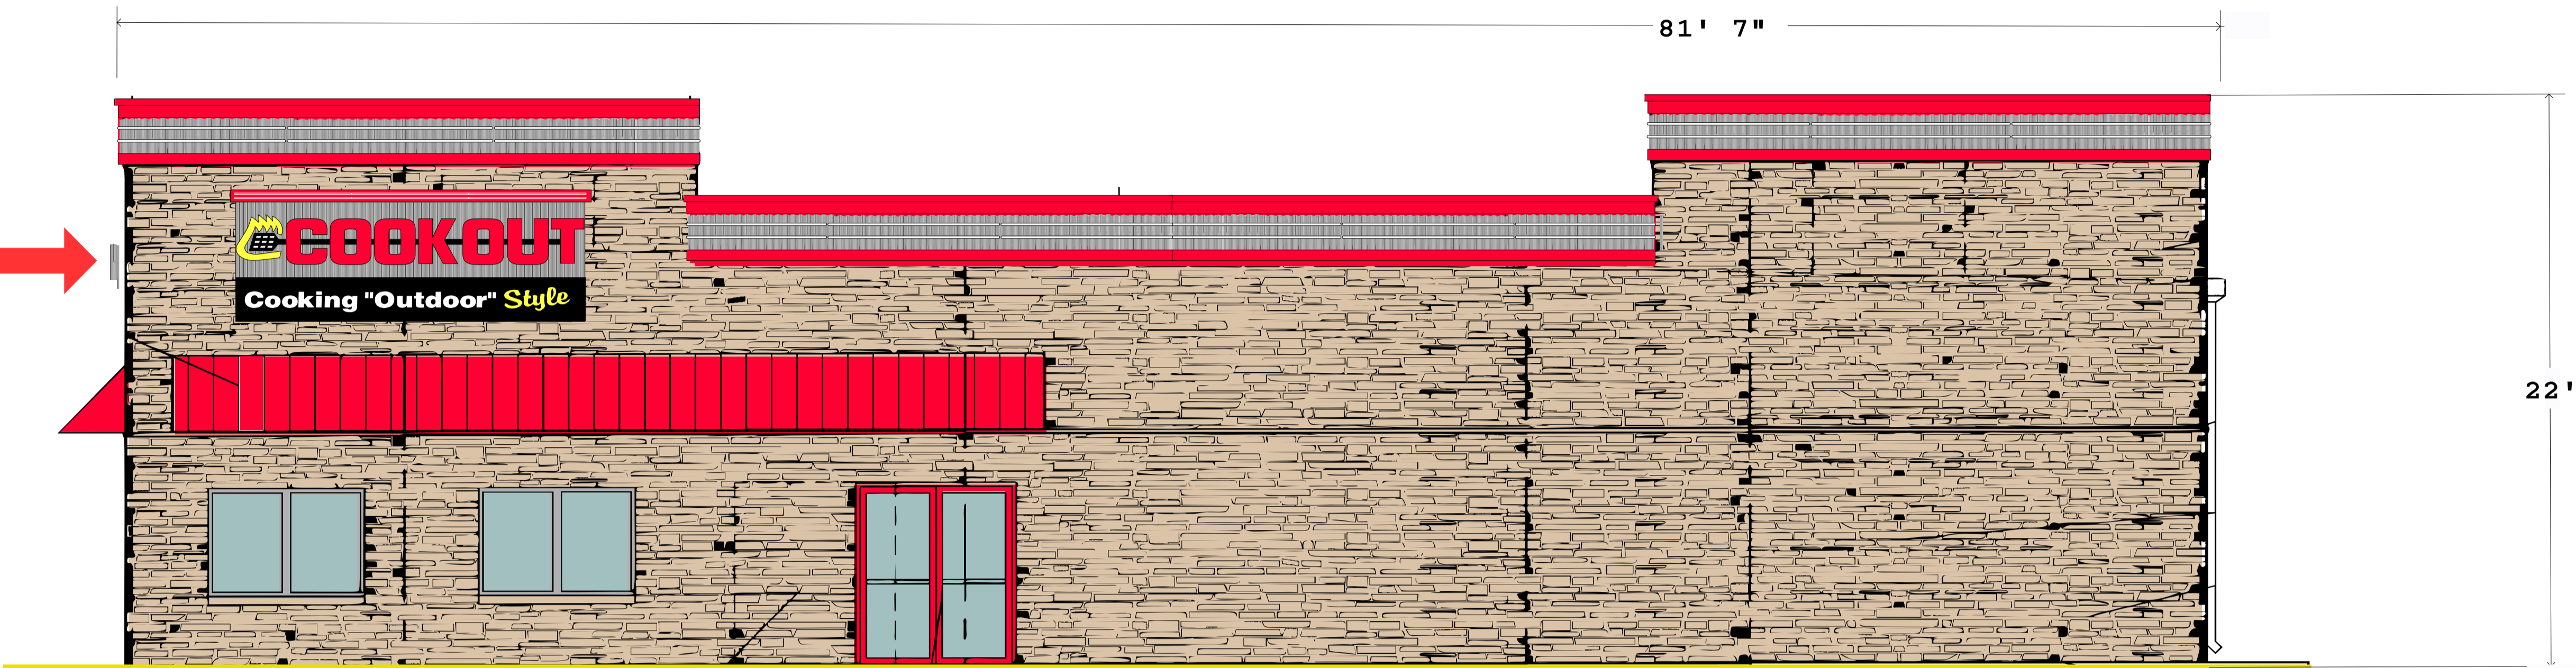

Rome GA Cook Out sign drawing

soffit detail

1

Neon border
- (2) white rows of neon
all the way around the top
edge of building.

building sign

Channel letter panel signs 14' wide x 5'8" high

2

Channel letter panel sign
Logo:
- lighted channel letters.
- LED lighted.
- UL listed electrical.
Tag line:
- reverse cut-out lettering
into aluminum
- acrylic faced lettering.
- LED back lighted.

Channel letter logo 2' high x 14'6" wide

3

Channel letters on raceway
- LED lighted
- UL listed electrical
- aluminum raceway (powder
coated to match wall)

1

2

4 Double sided rotating pylon

5 Existing double sided pylon

SCOPE OF JOB

- 1 (2) rows of neon (515') around top of building
- 2 (2) Channel letter panel signs 14' wide x 5'8" high installed on right and left side of building.
- 3 (1) Channel letter logo 2' high x 14'6" wide installed on front of building.
- 4 (1) Double sided ROTATING lighted freestanding roadside sign. (reuse existing steel posts)
- 5 (1) Refurbish existing roadside pylon
- 6 7 Interior menu and lighted tray sign **not pictured**
- 8 (2) drive up (4) panel menus (supplied by Cook Out) we will convert them to digital printed panels. **not pictured**