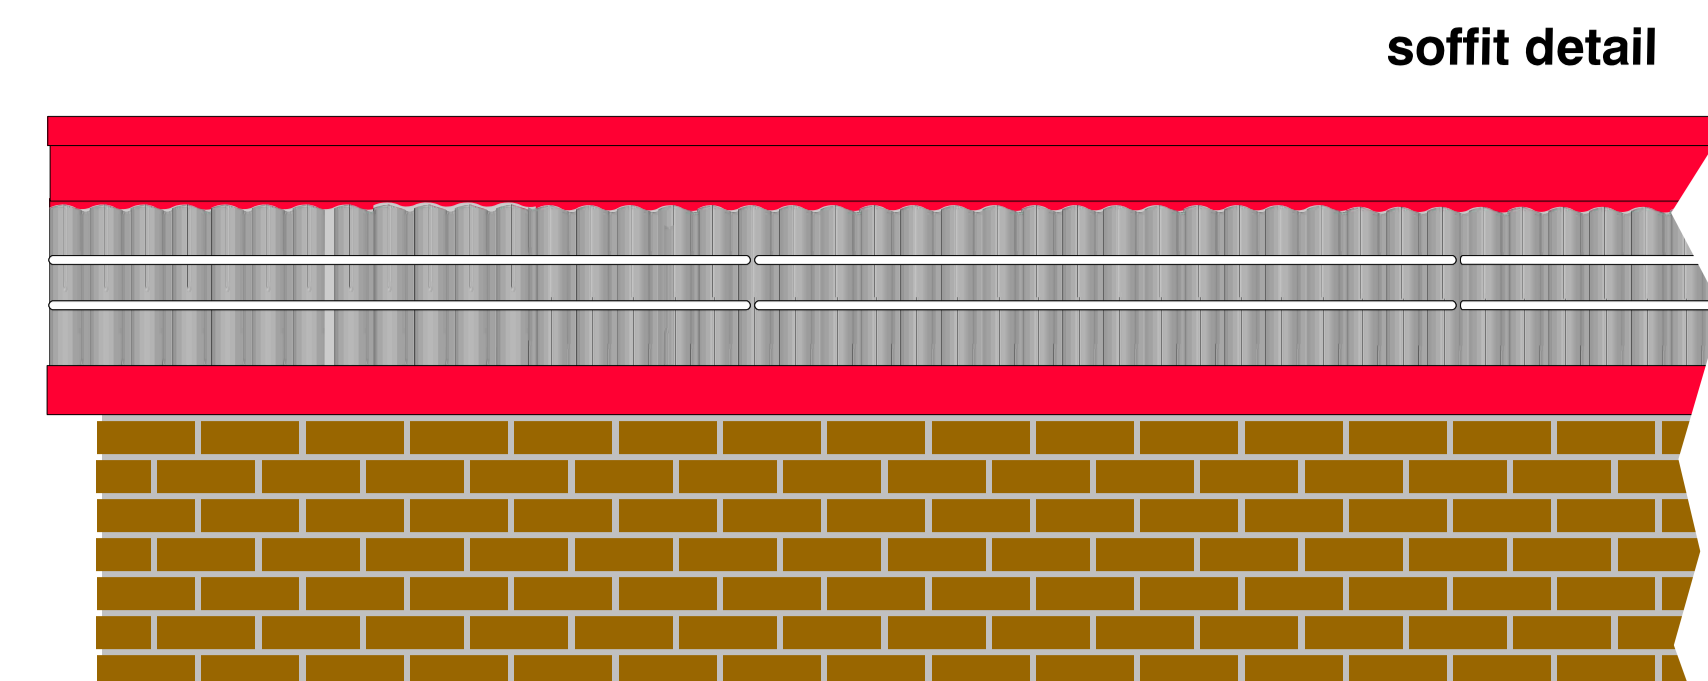

Rome GA Cook Out sign drawing

soffit detail

1

Neon border
- (2) white rows of neon
all the way around the top
edge of building.

building sign

Channel letter panel signs 14' wide x 5'8" high

2

Channel letter panel sign
Logo:
- lighted channel letters.
- LED lighted.
- UL listed electrical.
Tag line:
- reverse cut-out lettering
into aluminum
- acrylic faced lettering.
- LED back lighted.

Channel letter logo 2' high x 14'6" wide

3

Channel letters on raceway
- LED lighted
- UL listed electrical
- aluminum raceway (powder
coated to match wall)

1

2

4 Double sided rotating pylon

5 Existing double sided pylon

SCOPE OF JOB

- 1 (2) rows of neon (515') around top of building
- 2 (2) Channel letter panel signs 14' wide x 5'8" high installed on right and left side of building.
- 3 (1) Channel letter logo 2' high x 14'6" wide installed on front of building.
- 4 (1) Double sided ROTATING lighted freestanding roadside sign. (reuse existing steel posts)
- 5 (1) Refurbish existing roadside pylon
- 6 7 Interior menu and lighted tray sign **not pictured**
- 8 (2) drive up (4) panel menus (supplied by Cook Out) we will convert them to digital printed panels. **not pictured**