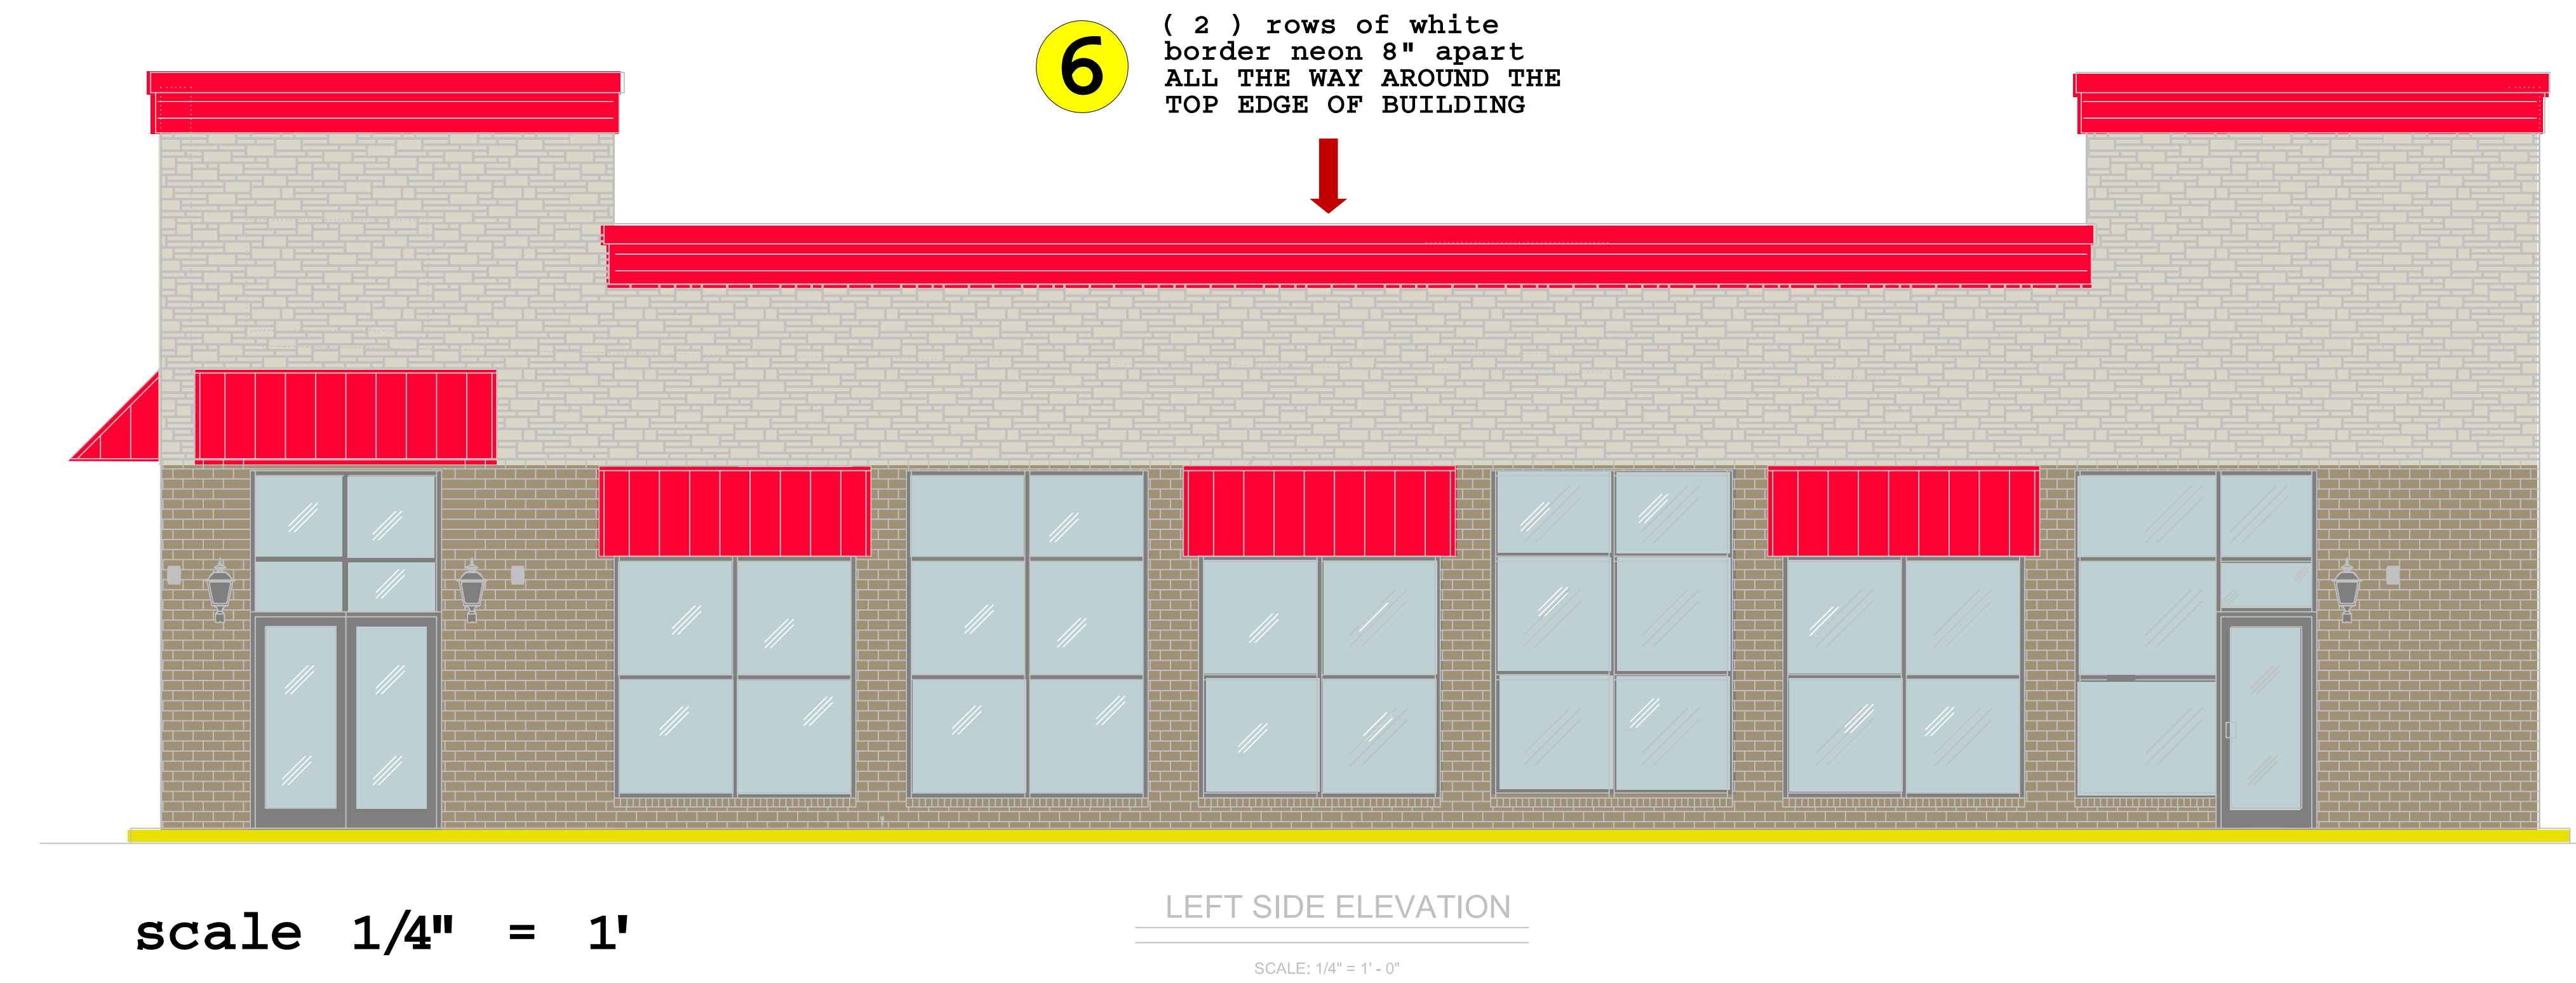

## MYRTLE BEACH ( Kings Hwy ) SC COOK OUT

scale 1" = 1'

Cook Out exterior menu signs Model FS2014

### SCOPE OF JOB

- 1** Front of building signs:  
- 4' x 15' logo w/ Fresh Ham.
- 2** Freestanding double sided pylon sign:
- 3** (2) drive-up preview menus.  
(2) drive-up ordering menus.
- 4** Interior menu and lighted tray sign **not pictured**
- 5**
- 6** - 560' of white neon ( 2 ) lines of border around top of building.