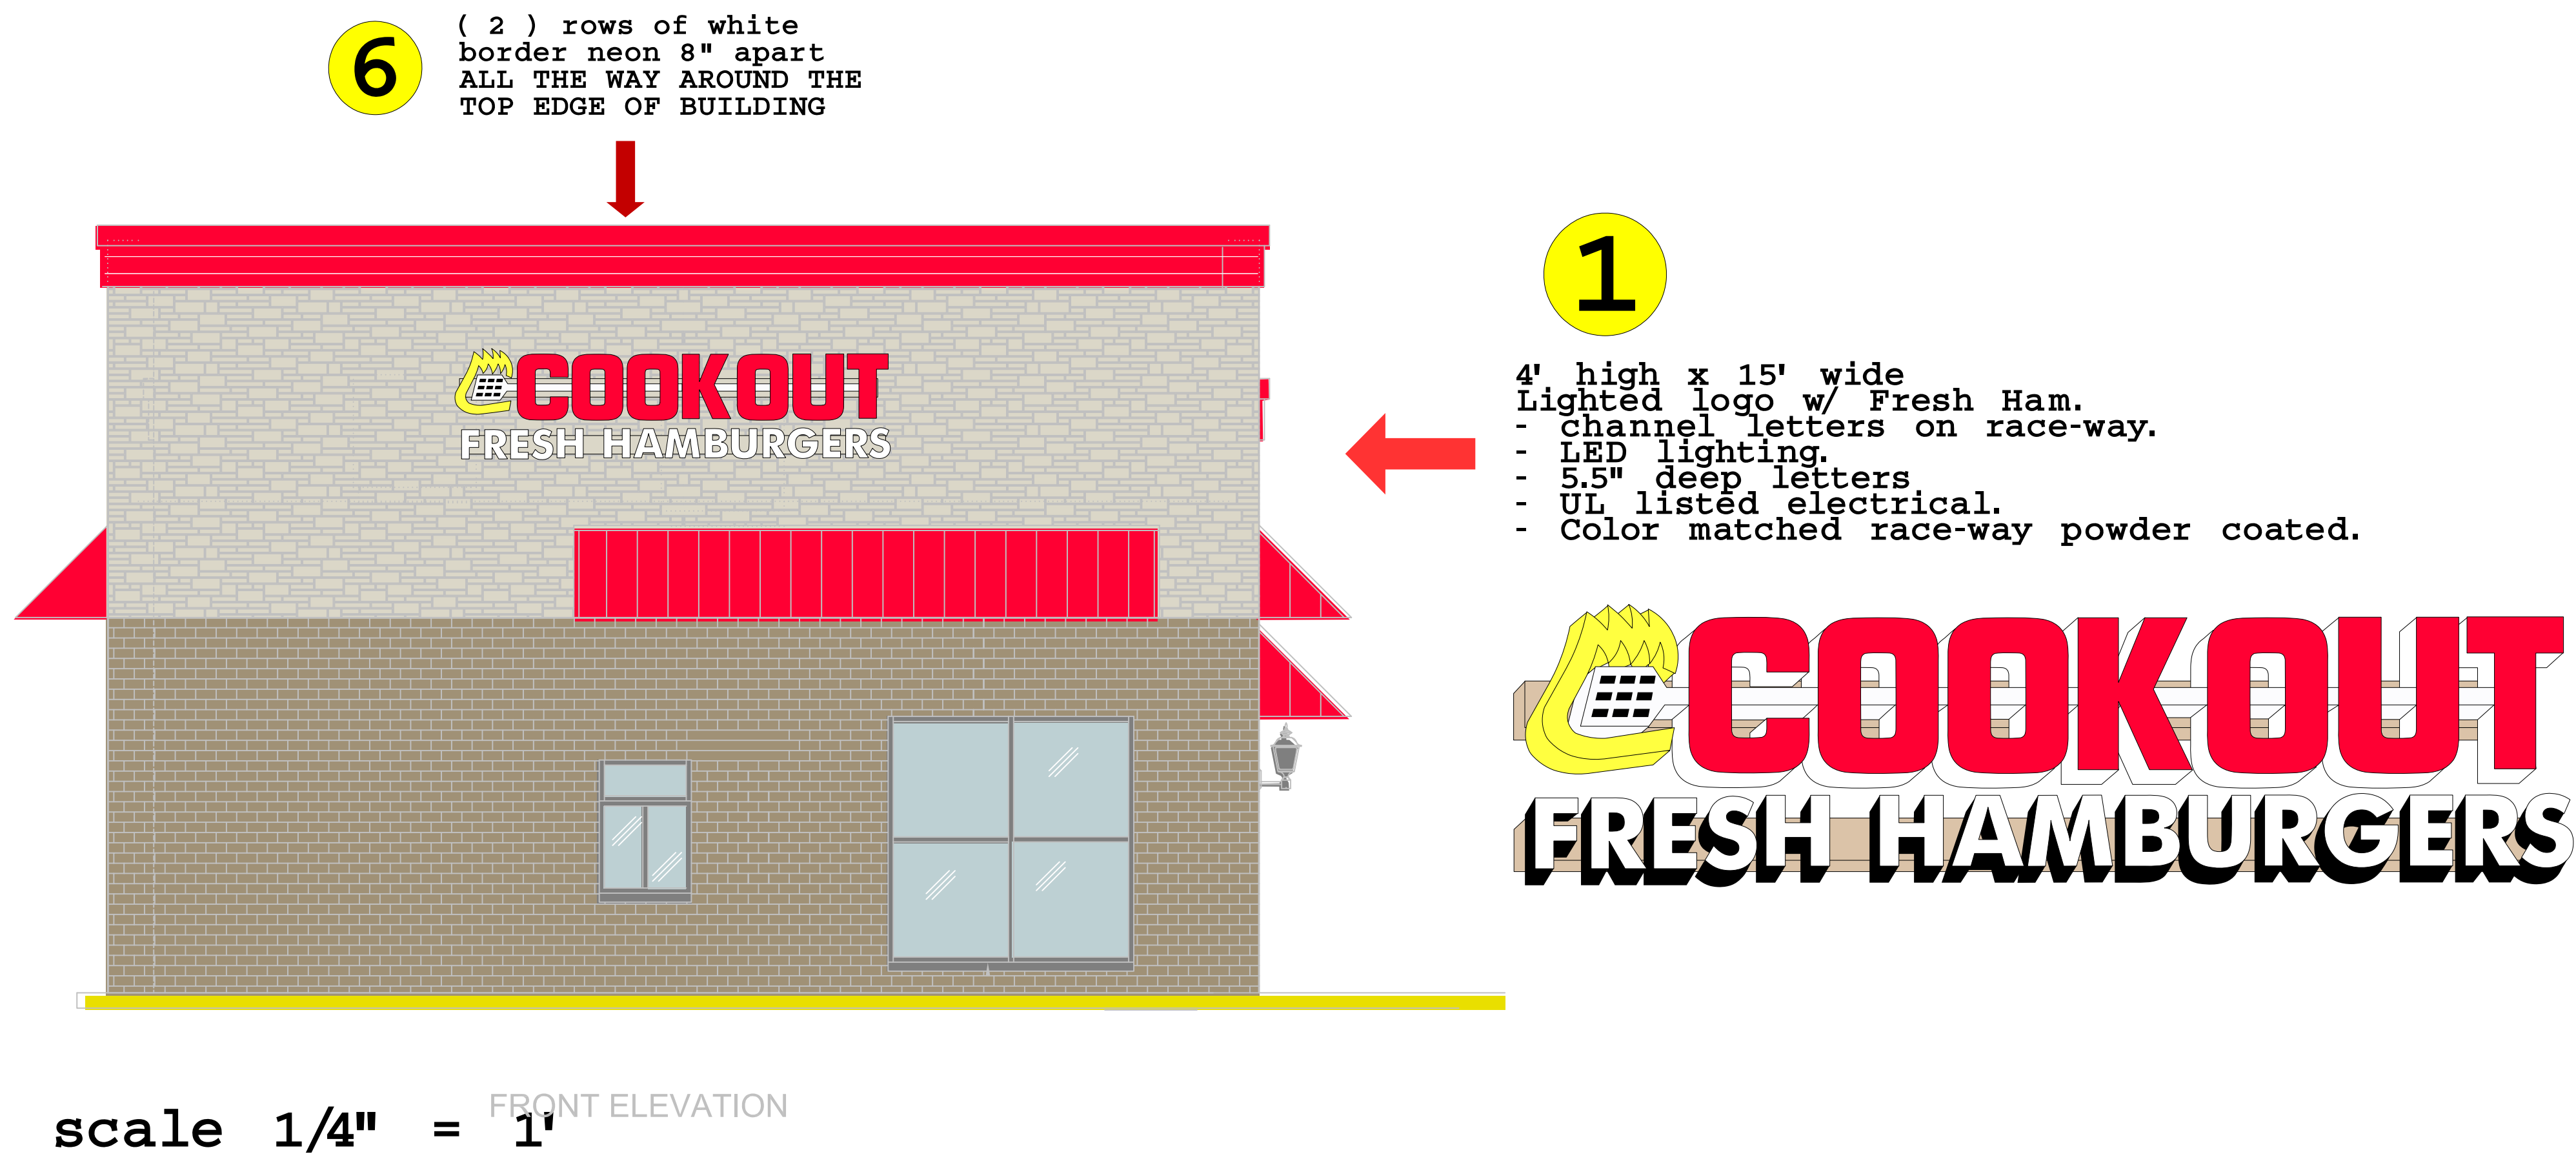

## MYRTLE BEACH ( Kings Hwy ) SC COOK OUT

scale 1" = 1'

Cook Out exterior menu signs Model FS2014

### SCOPE OF JOB

- 1** Front of building signs:  
- 4' x 15' logo w/ Fresh Ham.
- 2** Freestanding double sided pylon sign:
- 3** (2) drive-up preview menus.  
(2) drive-up ordering menus.
- 4** Interior menu and lighted tray sign **not pictured**
- 5**
- 6** - 560' of white neon ( 2 ) lines of border around top of building.