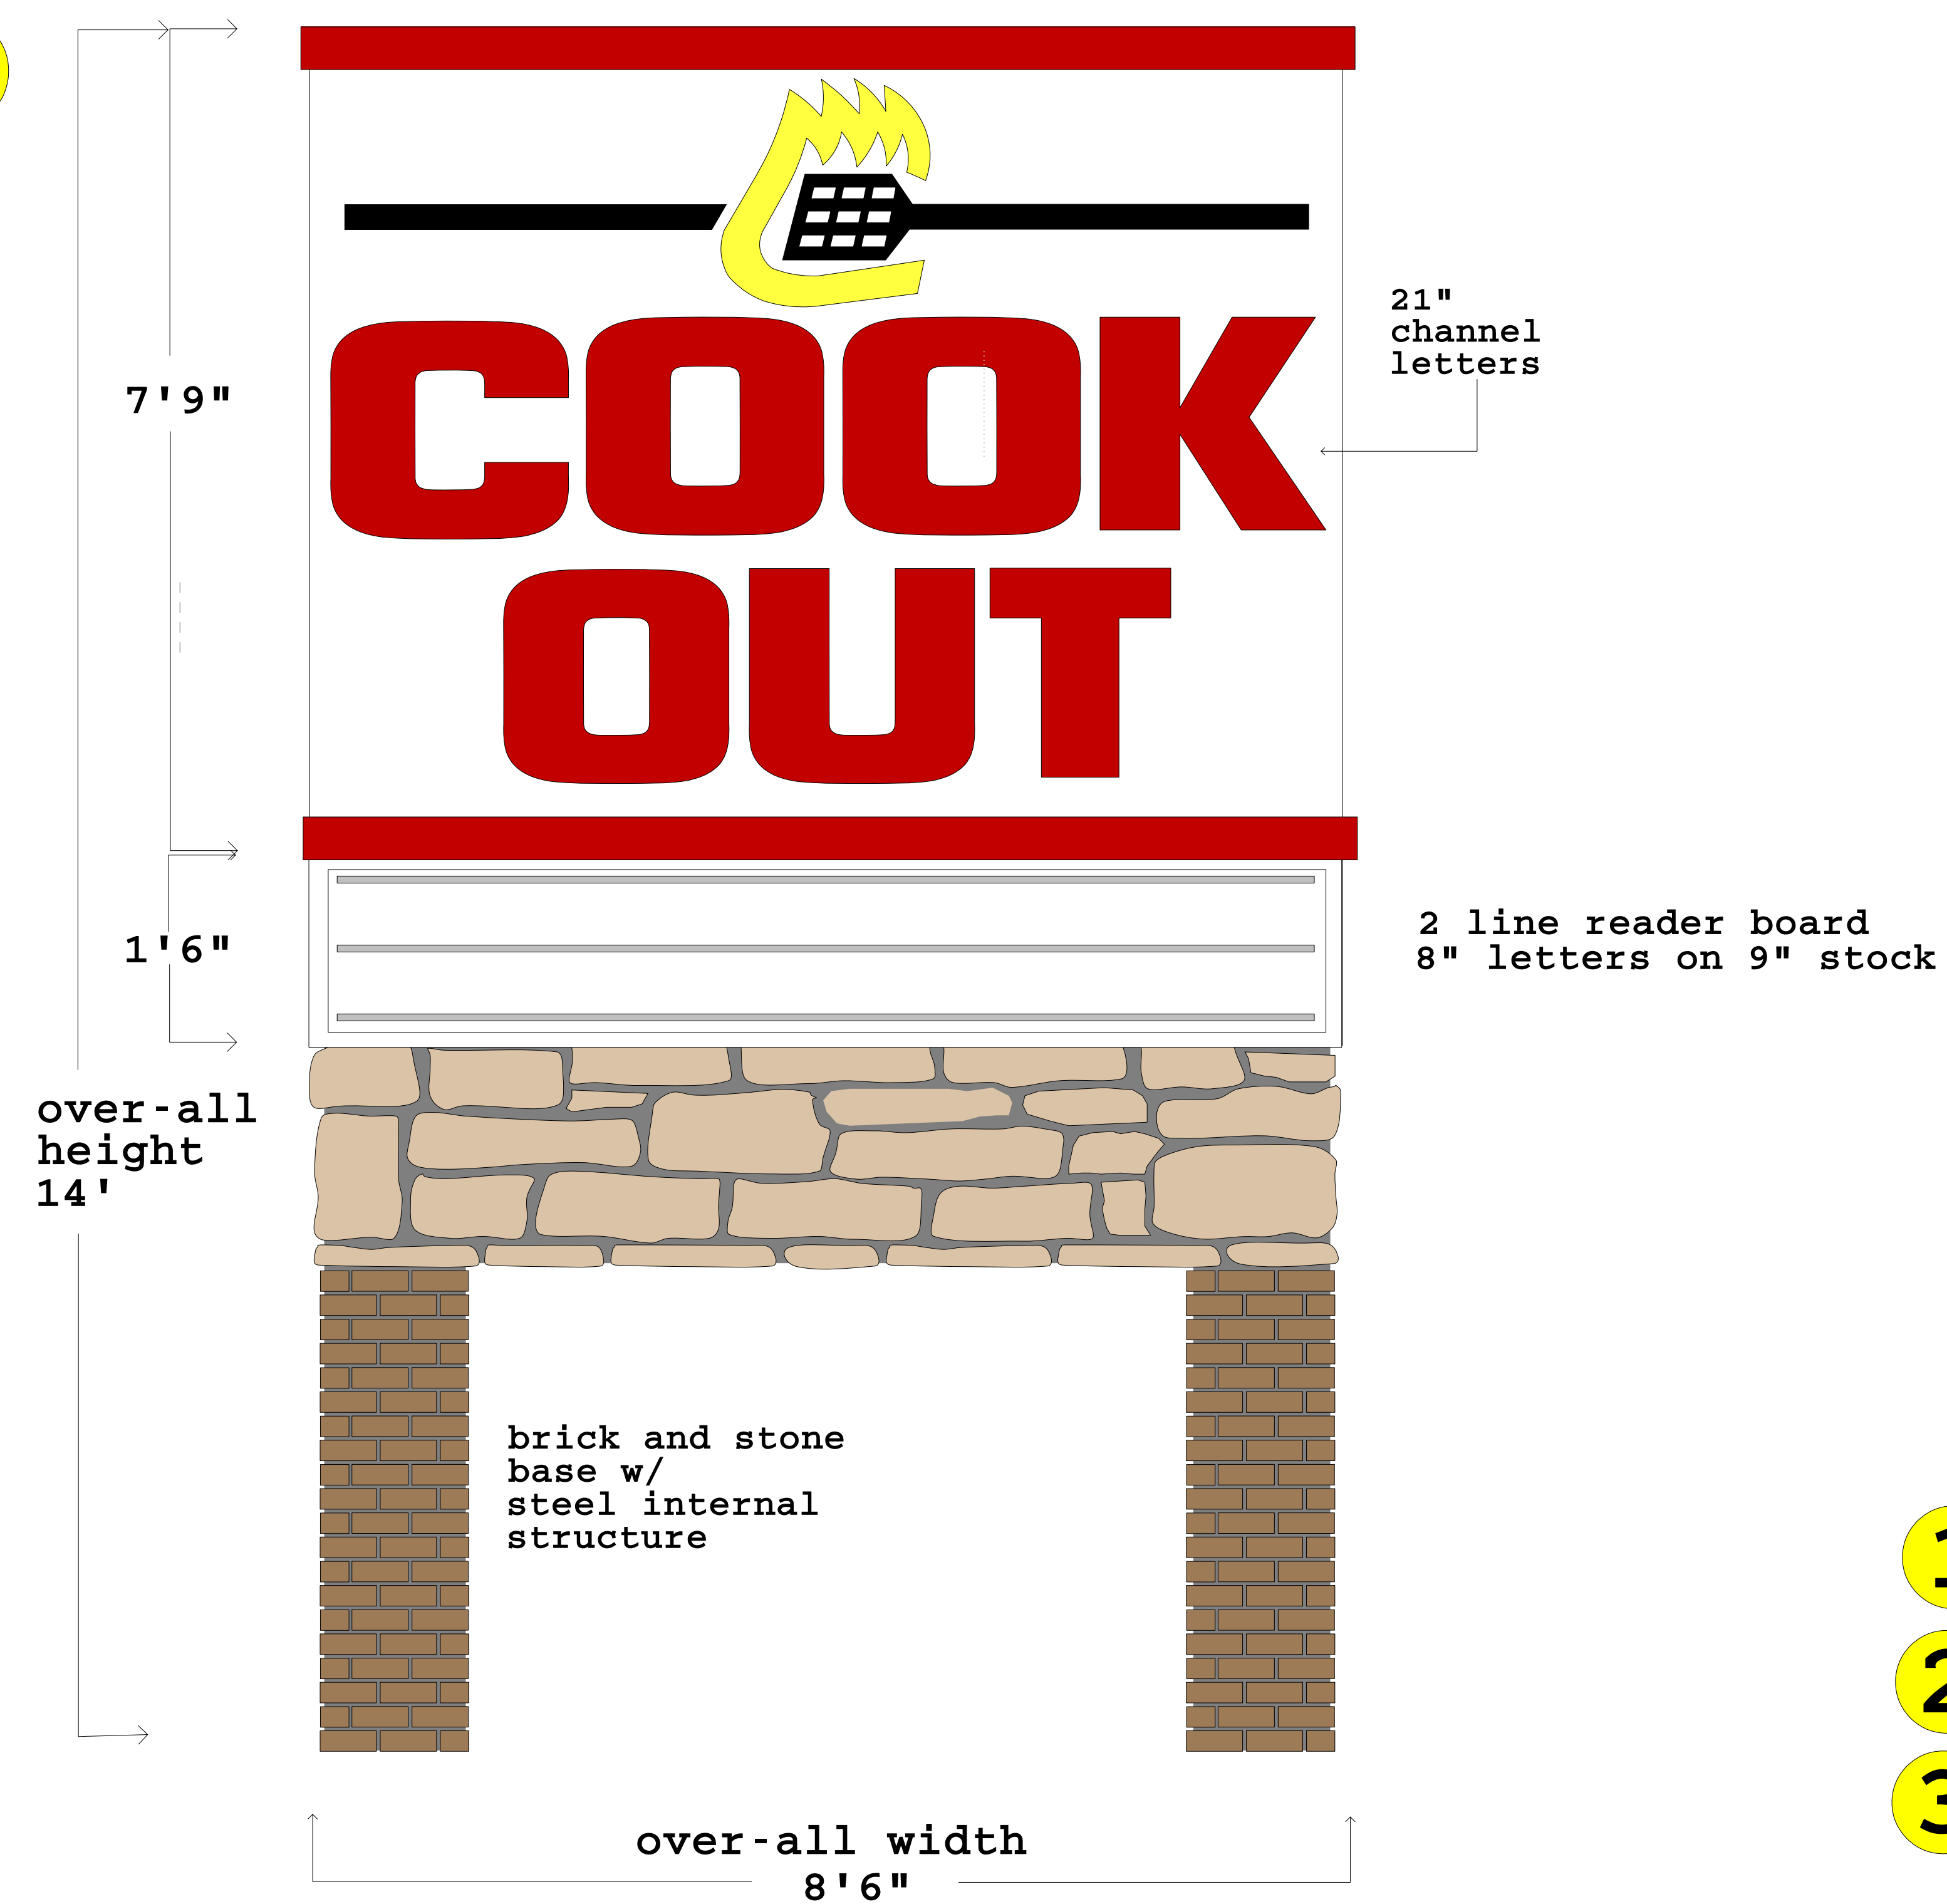

## MYRTLE BEACH ( Kings Hwy ) SC COOK OUT

scale 1" = 1'

Cook Out exterior menu signs Model FS2014

### SCOPE OF JOB

- 1** Front of building signs:  
- 4' x 15' logo w/ Fresh Ham.
- 2** Freestanding double sided pylon sign:
- 3** (2) drive-up preview menus.  
(2) drive-up ordering menus.
- 4** Interior menu and lighted tray sign **not pictured**
- 5**
- 6** - 560' of white neon ( 2 ) lines of border around top of building.