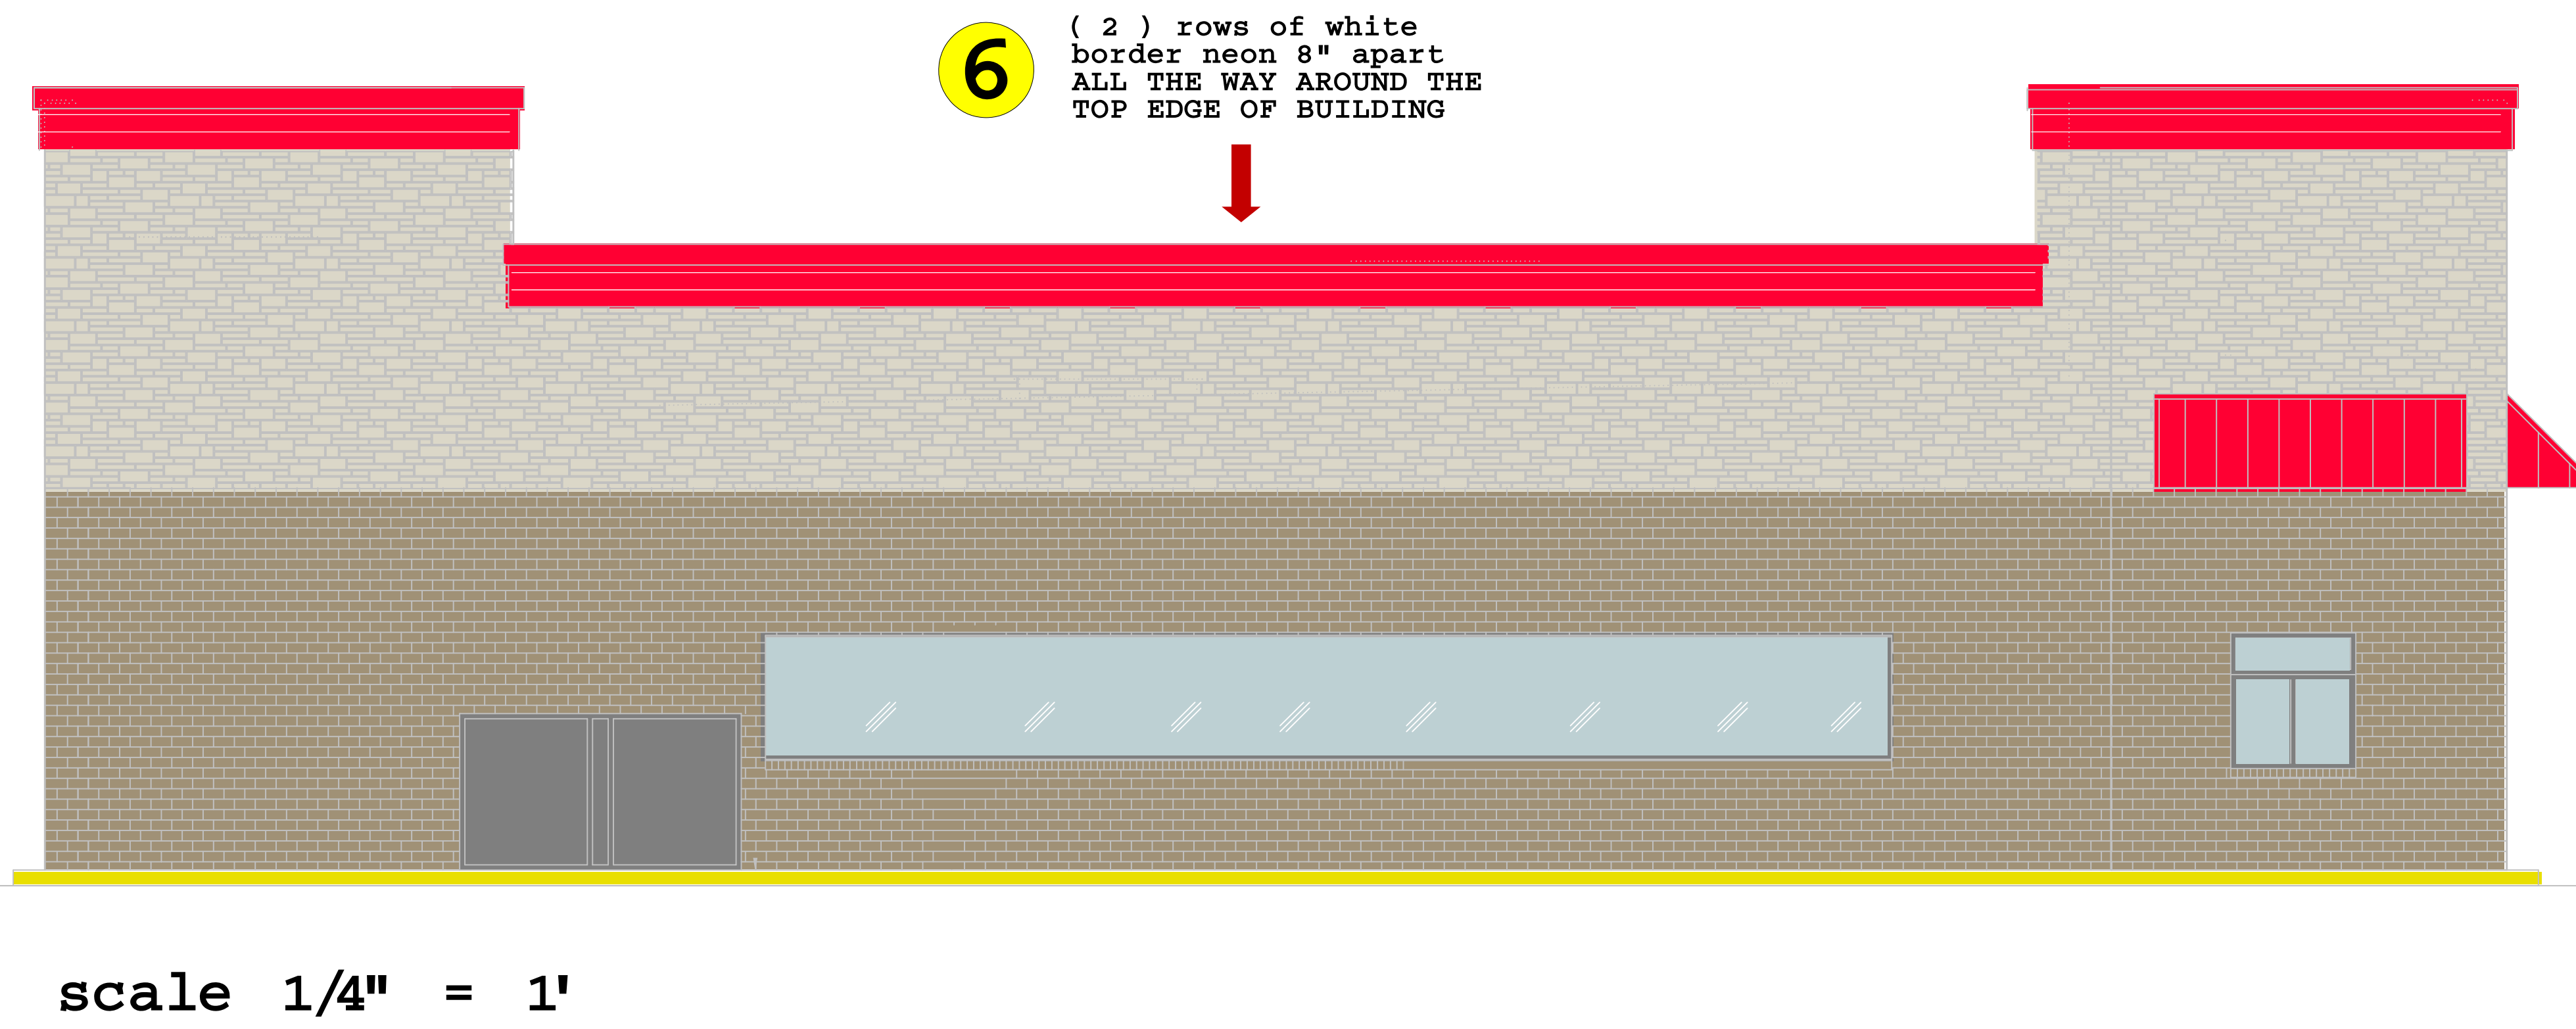

## MYRTLE BEACH ( Kings Hwy ) SC COOK OUT

scale 1" = 1'

Cook Out exterior menu signs Model FS2014

### SCOPE OF JOB

- 1** Front of building signs:  
- 4' x 15' logo w/ Fresh Ham.
- 2** Freestanding double sided pylon sign:
- 3** (2) drive-up preview menus.  
(2) drive-up ordering menus.
- 4** Interior menu and lighted tray sign **not pictured**
- 5**
- 6** - 560' of white neon ( 2 ) lines of border around top of building.