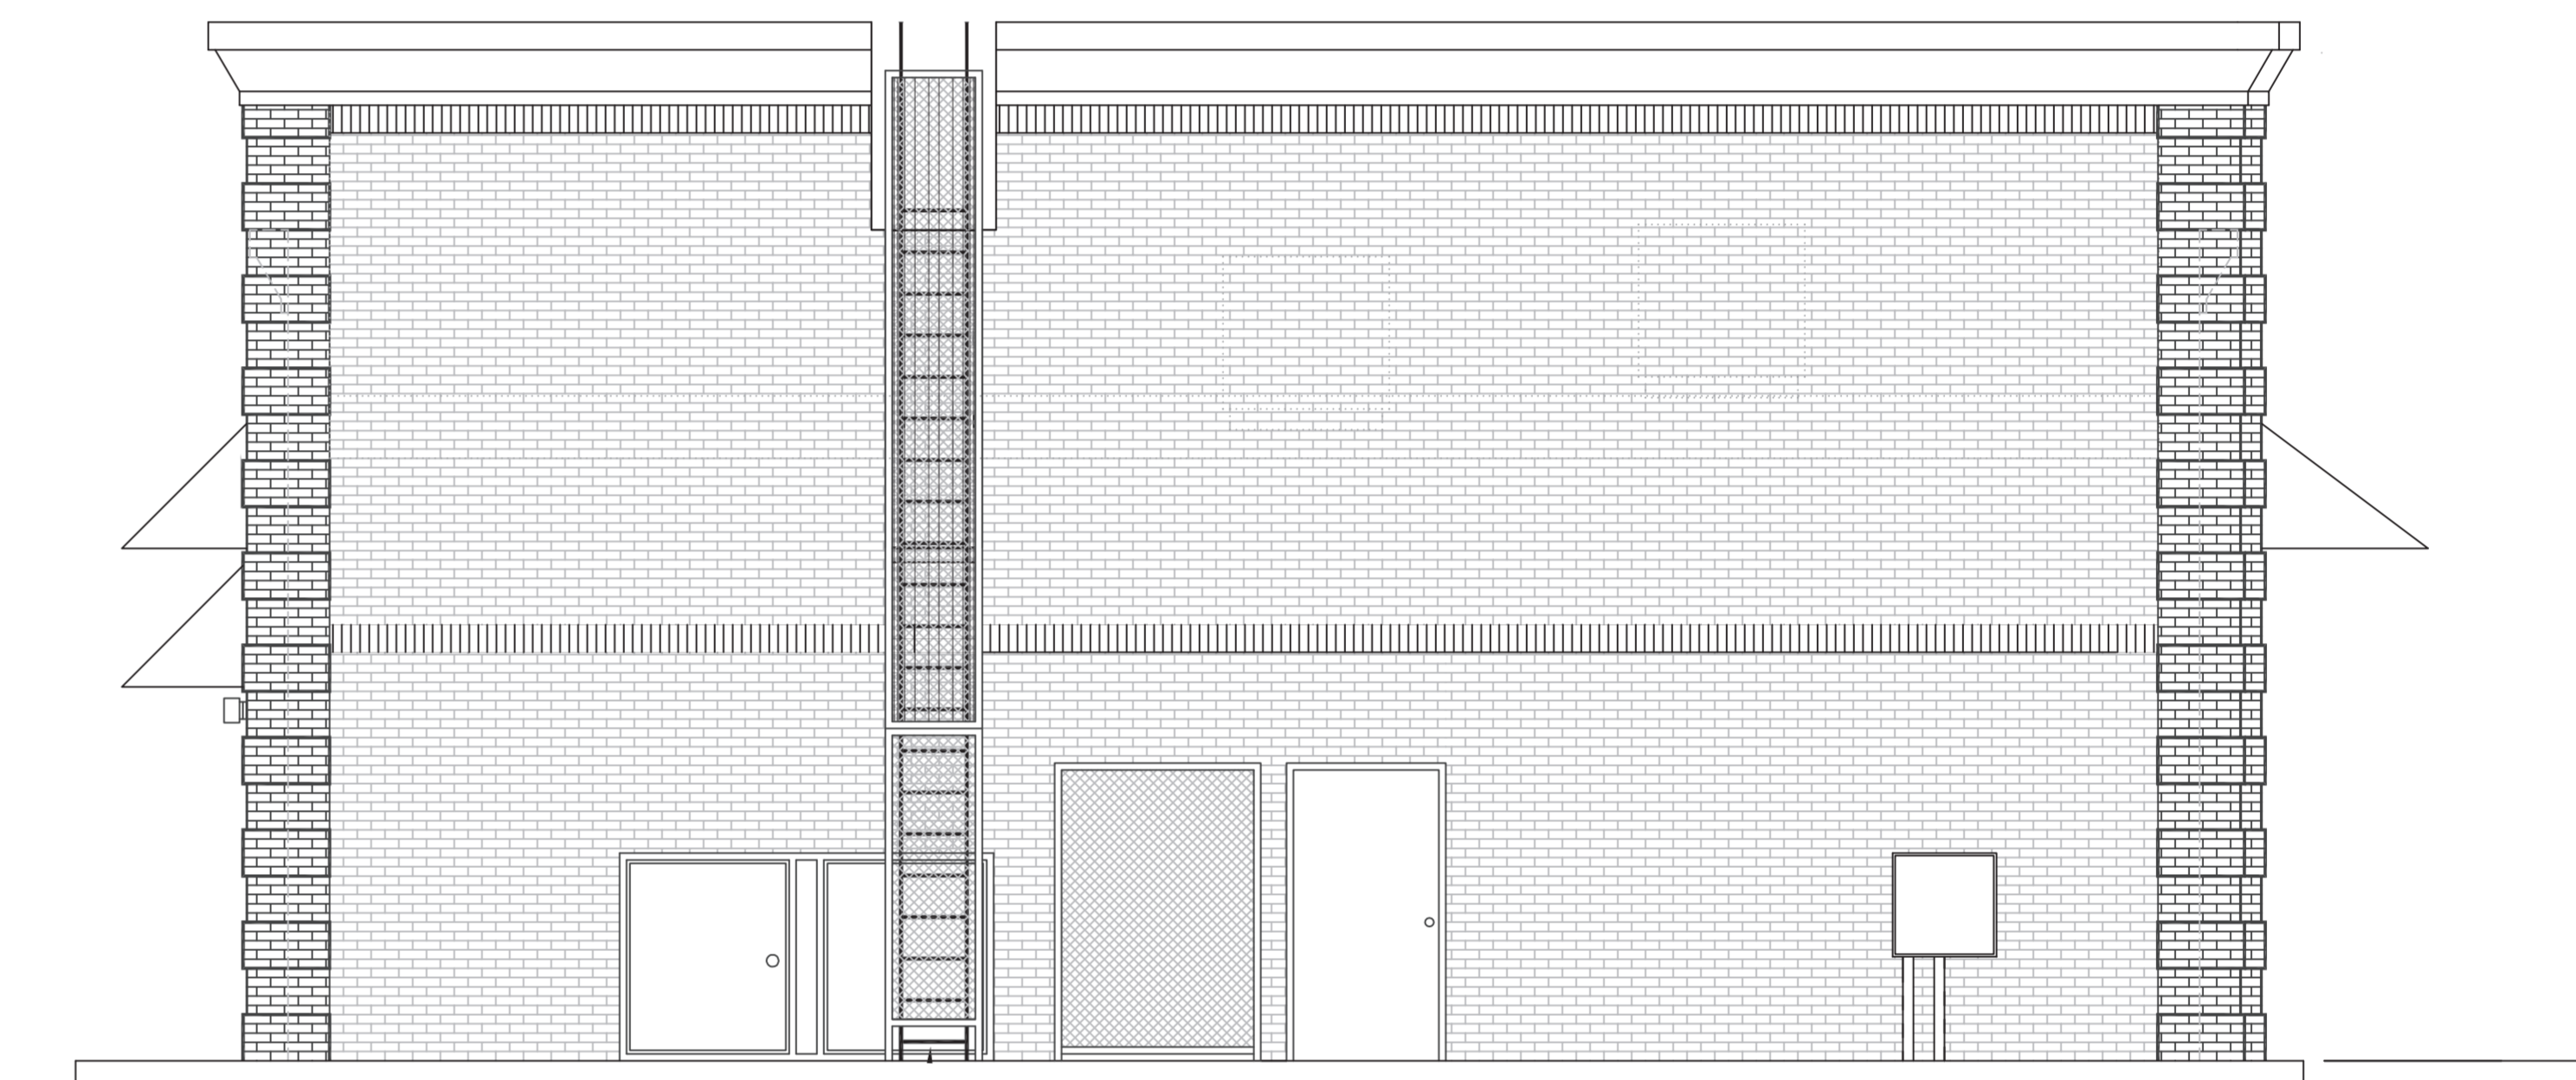

Pooler GA Cook Out

scale 1/4" = 1'

(2) monument signs, one in front (Pooler BLVD) one on back street.
monument style lighted channel letters sign:
- double sided

standard Cookout building logo w/ Tag line

Lighted Channel letter
-LED lighting
-aluminum cabinets
-.080 backs / .040 side-walls
-3/16" acrylic (plastic) faces
-race-way mounted
-UL listed electrical

standard Cookout building logo

Lighted Channel letter
-LED lighting
-aluminum cabinets
-.080 backs / .040 side-walls
-3/16" acrylic (plastic) faces
-race-way mounted
-UL listed electrical

scale 3/4" = 1'

SCOPE OF JOB

- 1 2 3 Building wall signs
- 4 Freestanding double sided pylon signs:
- 5 (2) drive-up preview menus.
- (2) drive-up ordering menus.
- 6 7 Interior menu and lighted tray sign **not pictured**
- 8 - 560' of white neon (2) lines of border around top of building.

Aluminum & Brick sign structure
-steel internal structure
w/ painted aluminum skin.

Lighted Channel letters
-LED lighting (GE)
-aluminum cabinets
-.080 backs / .040 side-walls
-3/16" acrylic (plastic) faces
-UL listed electrical