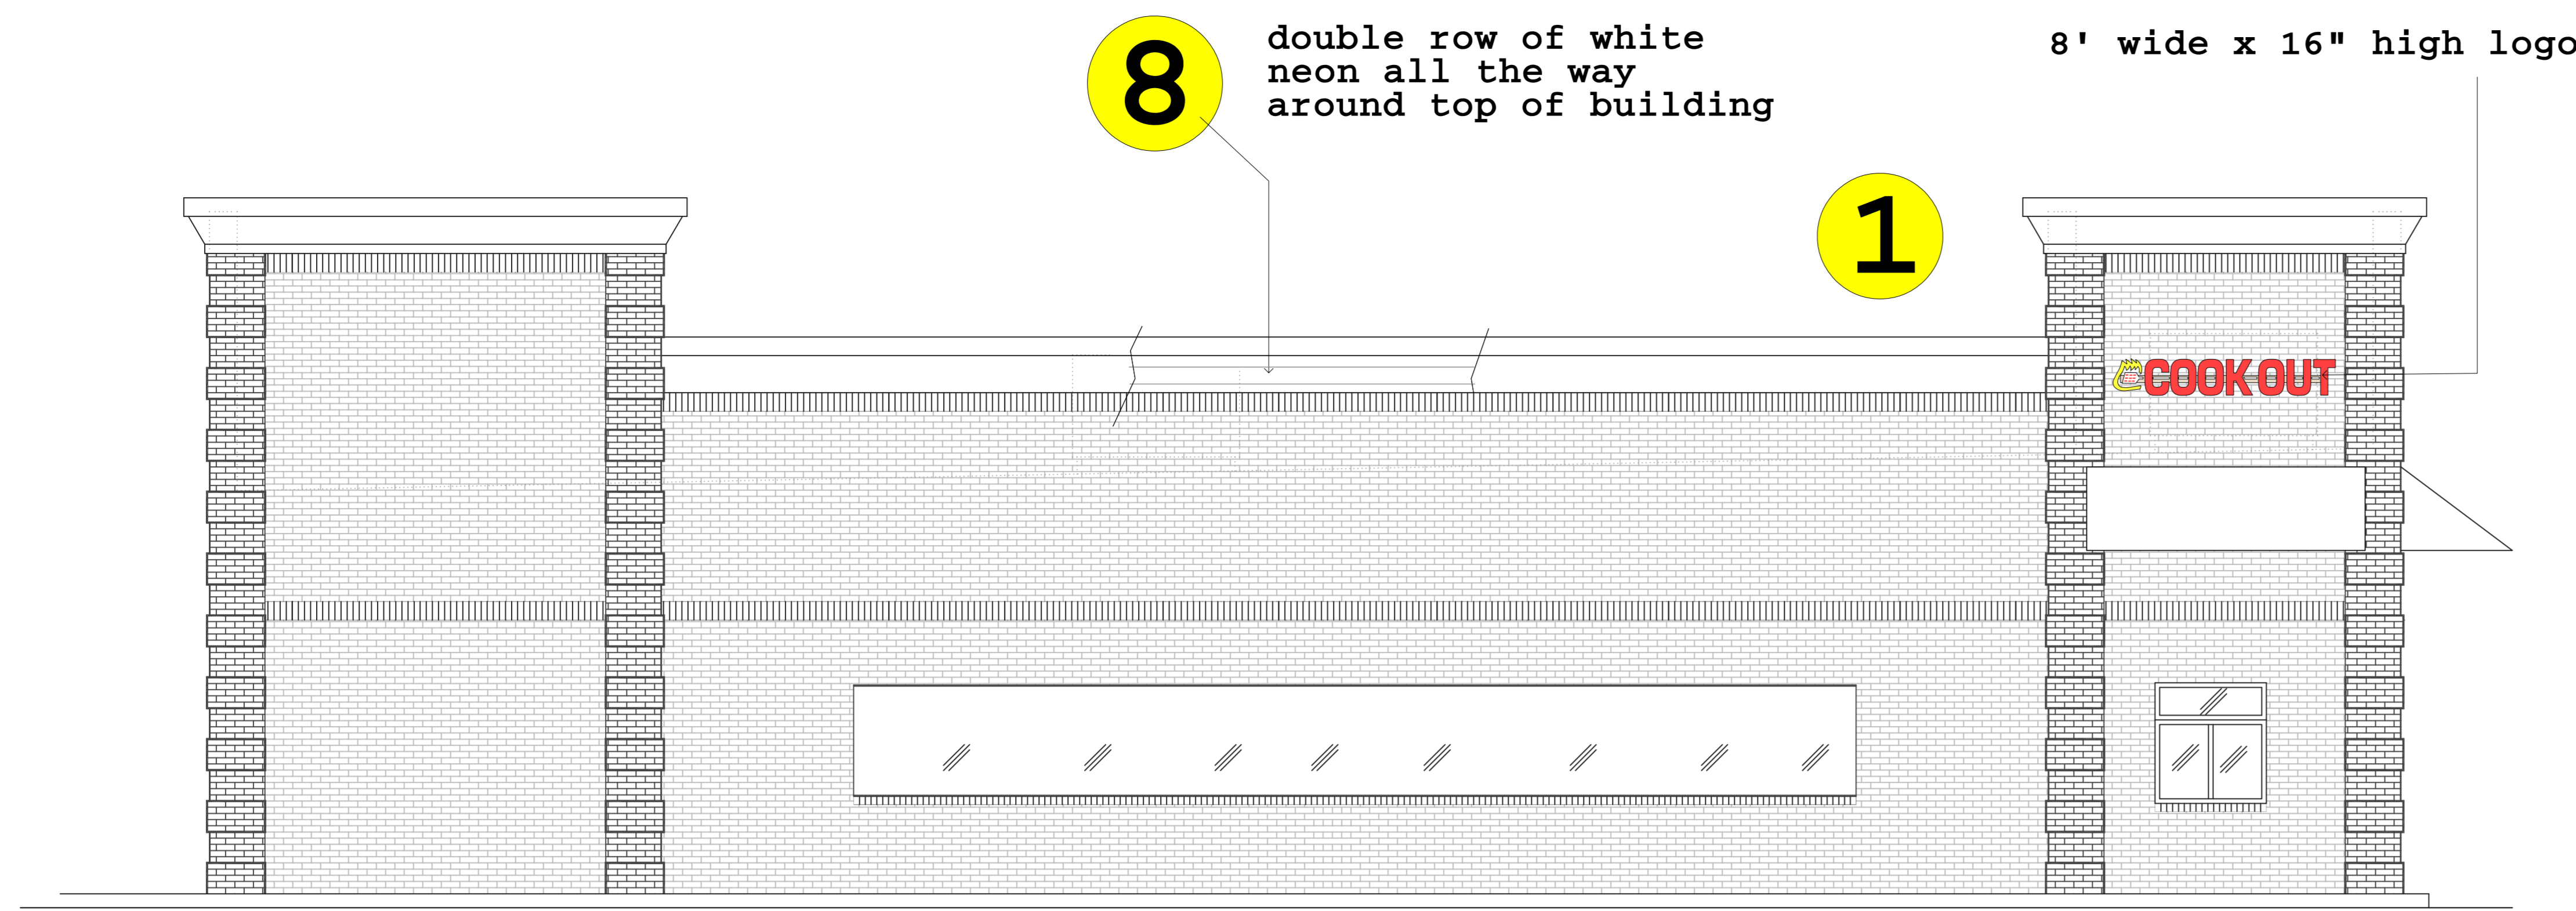

Pooler GA Cook Out

scale 1/4" = 1'

(2) monument signs, one in front (Pooler BLVD) one on back street.
monument style lighted channel letters sign:
- double sided

standard Cookout building logo w/ Tag line

Lighted Channel letter
-LED lighting
-aluminum cabinets
-.080 backs / .040 side-walls
-3/16" acrylic (plastic) faces
-race-way mounted
-UL listed electrical

standard Cookout building logo

Lighted Channel letter
-LED lighting
-aluminum cabinets
-.080 backs / .040 side-walls
-3/16" acrylic (plastic) faces
-race-way mounted
-UL listed electrical

scale 3/4" = 1'

SCOPE OF JOB

- 1 2 3 Building wall signs
- 4 Freestanding double sided pylon signs:
- 5 (2) drive-up preview menus.
- (2) drive-up ordering menus.
- 6 7 Interior menu and lighted tray sign **not pictured**
- 8 - 560' of white neon (2) lines of border around top of building.

Aluminum & Brick sign structure
-steel internal structure
w/ painted aluminum skin.

Lighted Channel letters
-LED lighting (GE)
-aluminum cabinets
-.080 backs / .040 side-walls
-3/16" acrylic (plastic) faces
-UL listed electrical