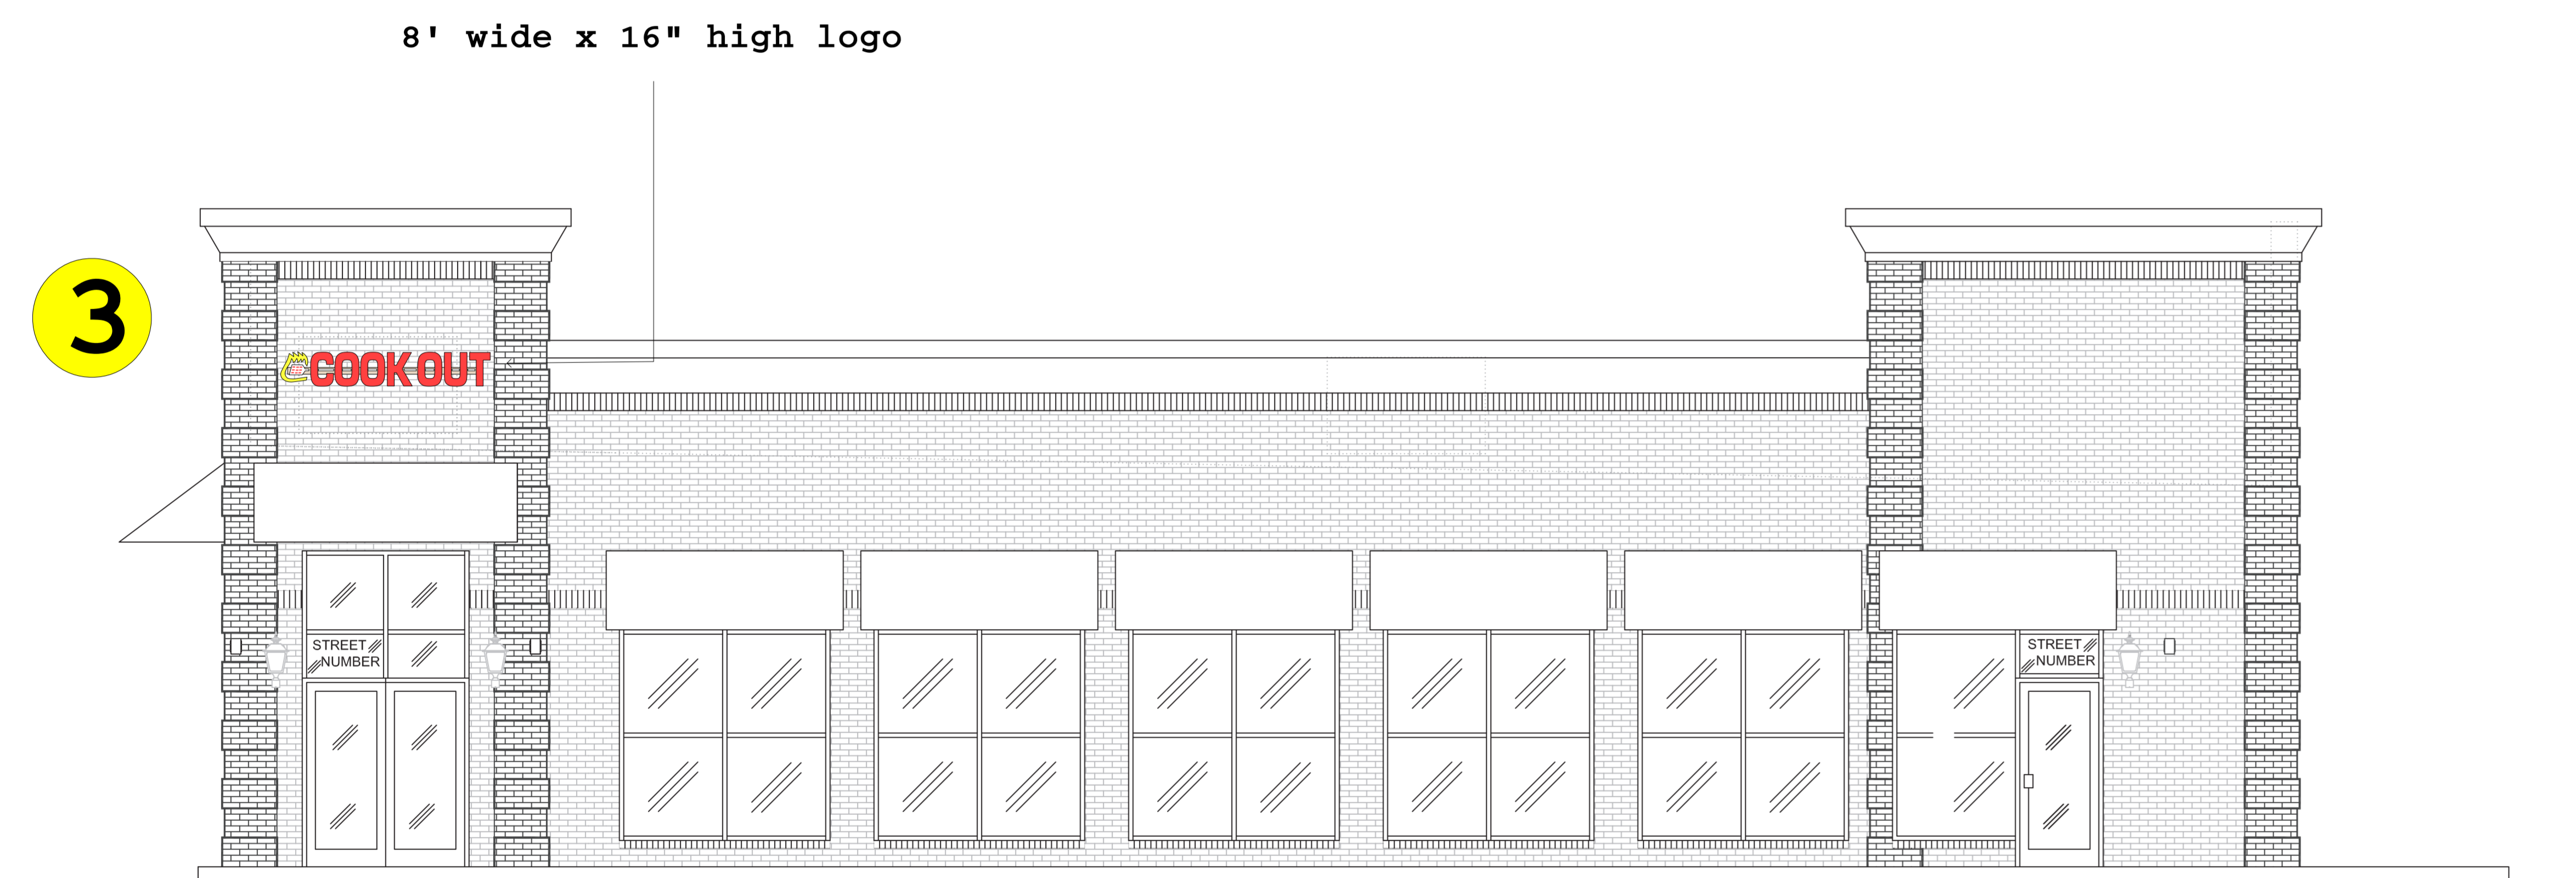

Pooler GA Cook Out

scale 1/4" = 1'

(2) monument signs, one in front (Pooler BLVD) one on back street.
monument style lighted channel letters sign:
- double sided

standard Cookout building logo w/ Tag line

Lighted Channel letter
-LED lighting
-aluminum cabinets
-.080 backs / .040 side-walls
-3/16" acrylic (plastic) faces
-race-way mounted
-UL listed electrical

standard Cookout building logo

Lighted Channel letter
-LED lighting
-aluminum cabinets
-.080 backs / .040 side-walls
-3/16" acrylic (plastic) faces
-race-way mounted
-UL listed electrical

scale 3/4" = 1'

SCOPE OF JOB

- 1 2 3 Building wall signs
- 4 Freestanding double sided pylon signs:
- 5 (2) drive-up preview menus.
- (2) drive-up ordering menus.
- 6 7 Interior menu and lighted tray sign **not pictured**
- 8 - 560' of white neon (2) lines of border around top of building.

Aluminum & Brick sign structure
-steel internal structure
w/ painted aluminum skin.

Lighted Channel letters
-LED lighting (GE)
-aluminum cabinets
-.080 backs / .040 side-walls
-3/16" acrylic (plastic) faces
-UL listed electrical