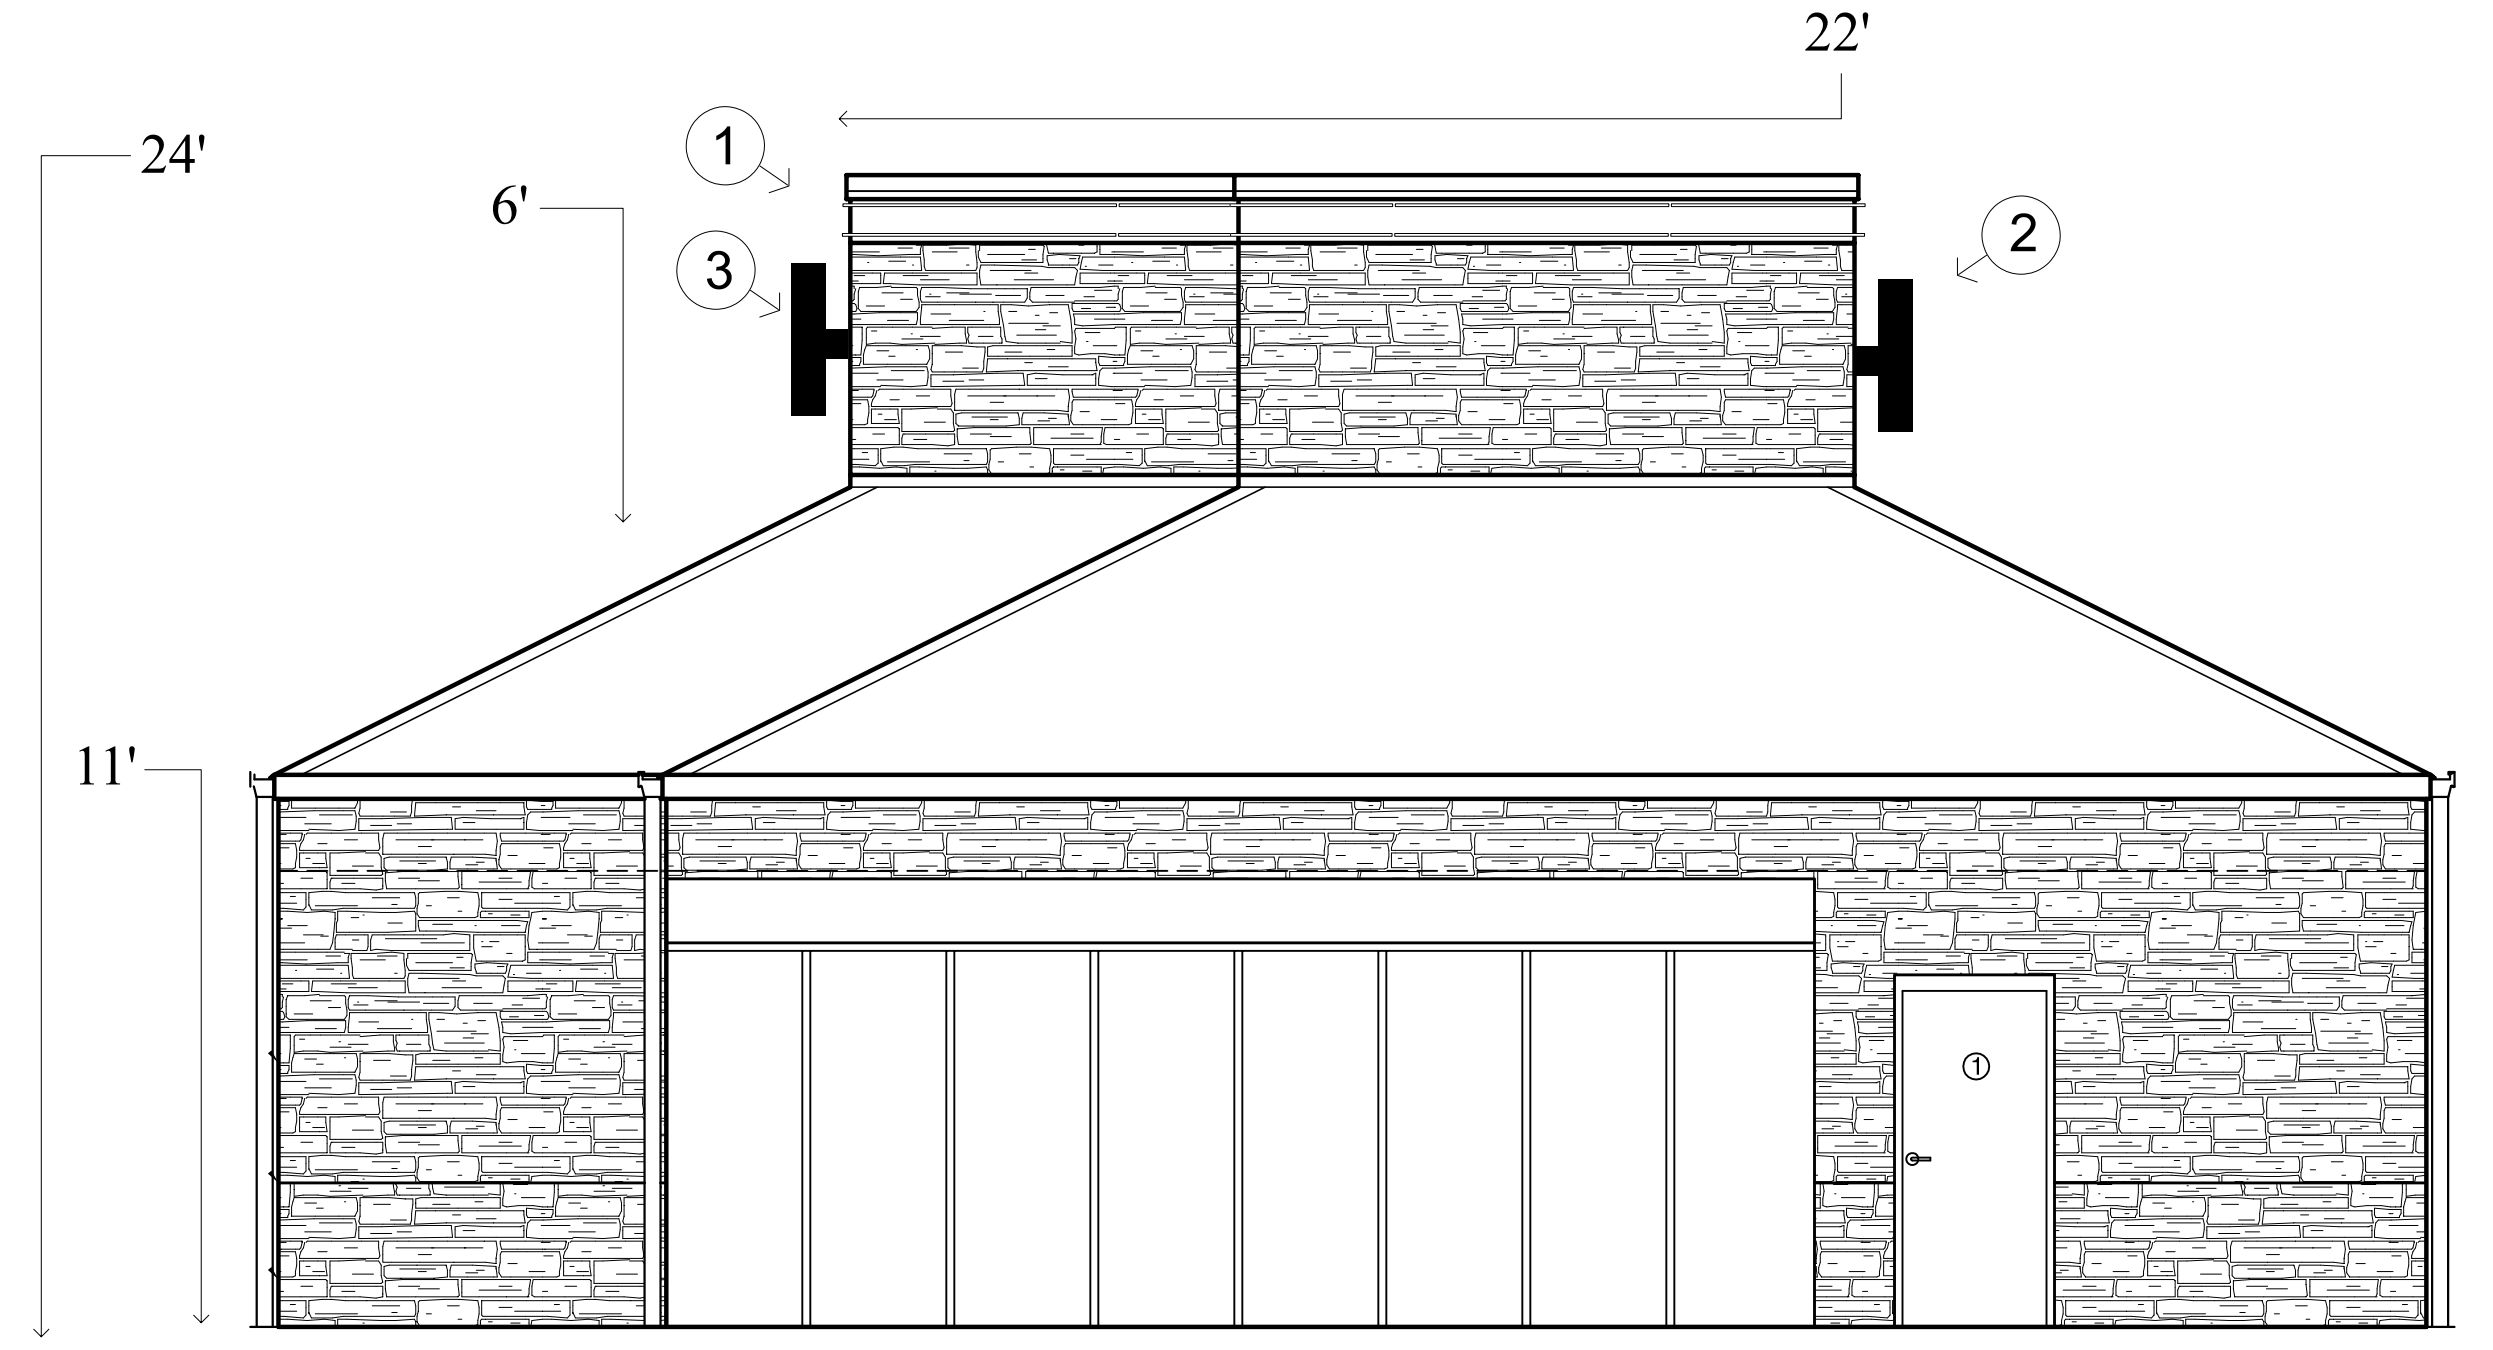

Anderson, South Carolina COOK OUT

① White double neon border

② Channel letters on raceway

- FRESH
 - 12" high
 - blue faces / black trim cap / black side walls
 - white GE LED lighting
- BURGERS - BBQ - HOT DOGS - SHAKES
 - 26" high
 - red faces / black trim cap / black side walls
 - red GE LED lighting
- COOK OUT logo
 - 36" high
 - red faces, trim cap and side walls
 - red GE LED lighting

③ Channel letters on raceway

- COOK OUT logo
 - 42" high
 - red faces, trim cap and side wall
 - red GE LED lighting

④ (Rotating) Roadside pylon

- Top ID sign
 - 7" high x 16' wide x 20" deep
 - flat Lexan faces
 - graphics 2nd surface
 - UL listed electrical
- Changeable copy sign
 - 4' high x 8' wide x 16" deep
 - acrylic faces w/ changeable copy track
 - 8" on 9" changeable copy
 - UL listed electrical
- 12" x 12" x 3/8" steel pole