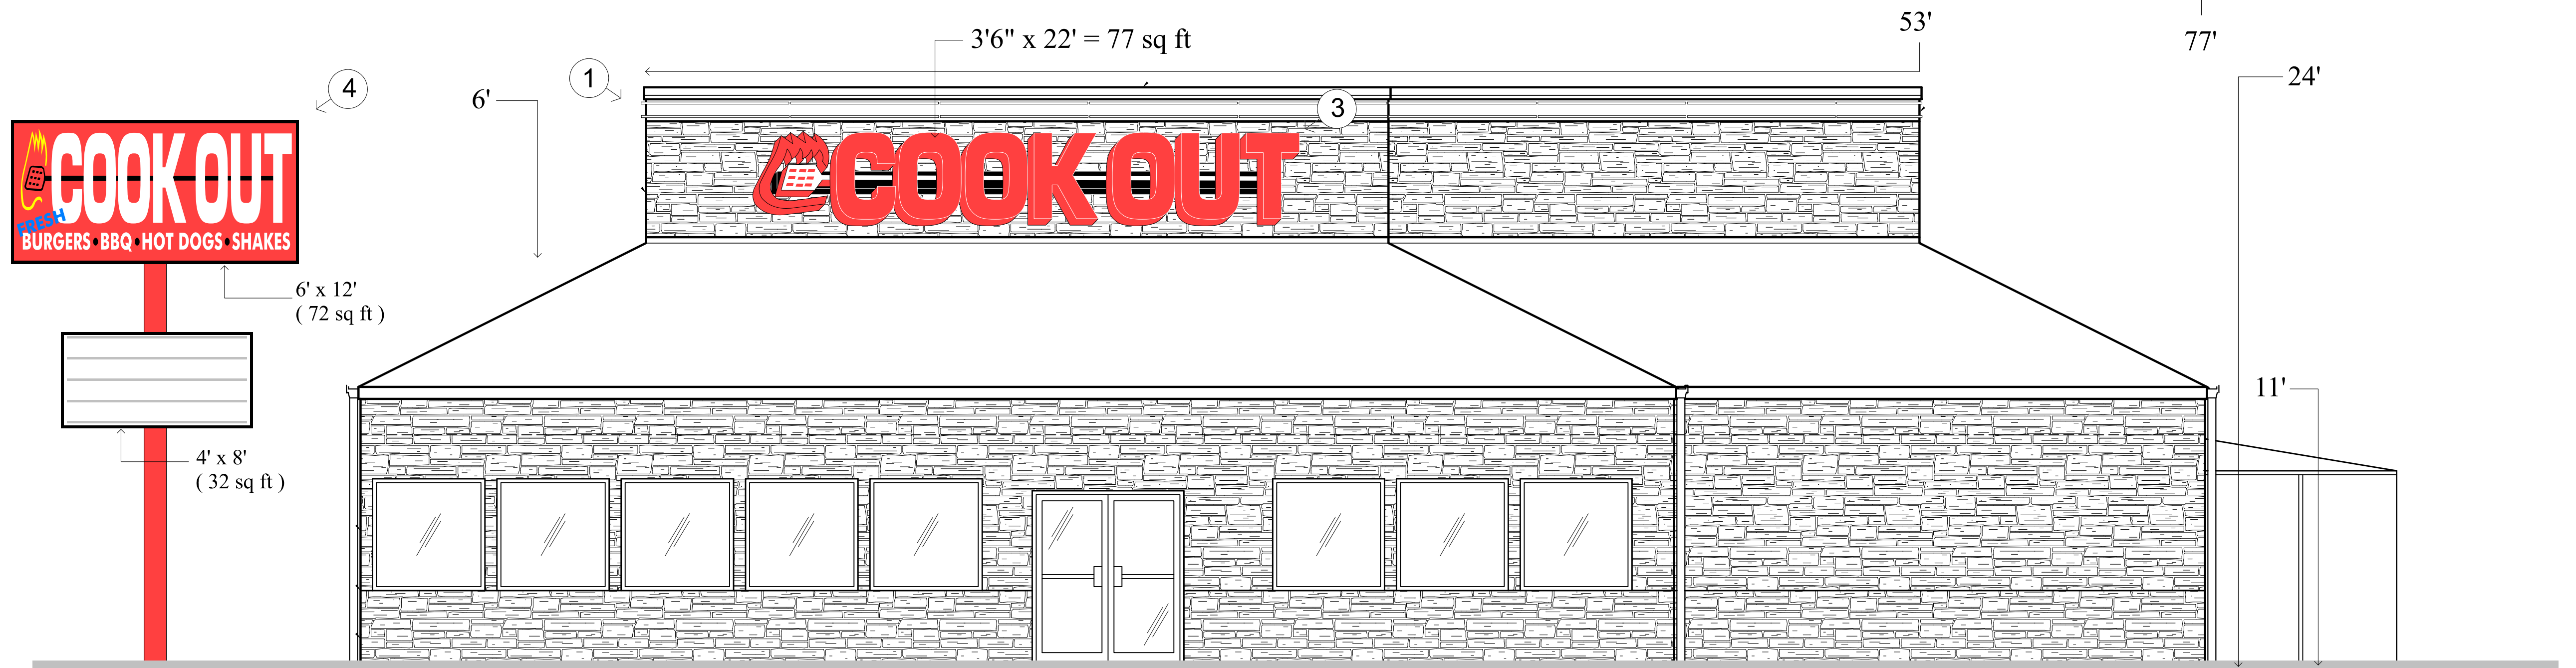

Anderson, South Carolina COOK OUT

① White double neon border

② Channel letters on raceway

- FRESH
 - 12" high
 - blue faces / black trim cap / black side walls
 - white GE LED lighting
- BURGERS - BBQ - HOT DOGS - SHAKES
 - 26" high
 - red faces / black trim cap / black side walls
 - red GE LED lighting
- COOK OUT logo
 - 36" high
 - red faces, trim cap and side walls
 - red GE LED lighting

③ Channel letters on raceway

- COOK OUT logo
 - 42" high
 - red faces, trim cap and side wall
 - red GE LED lighting

④ (Rotating) Roadside pylon

- Top ID sign
 - 7" high x 16' wide x 20" deep
 - flat Lexan faces
 - graphics 2nd surface
 - UL listed electrical
- Changeable copy sign
 - 4' high x 8' wide x 16" deep
 - acrylic faces w/ changeable copy track
 - 8" on 9" changeable copy
 - UL listed electrical
- 12" x 12" x 3/8" steel pole