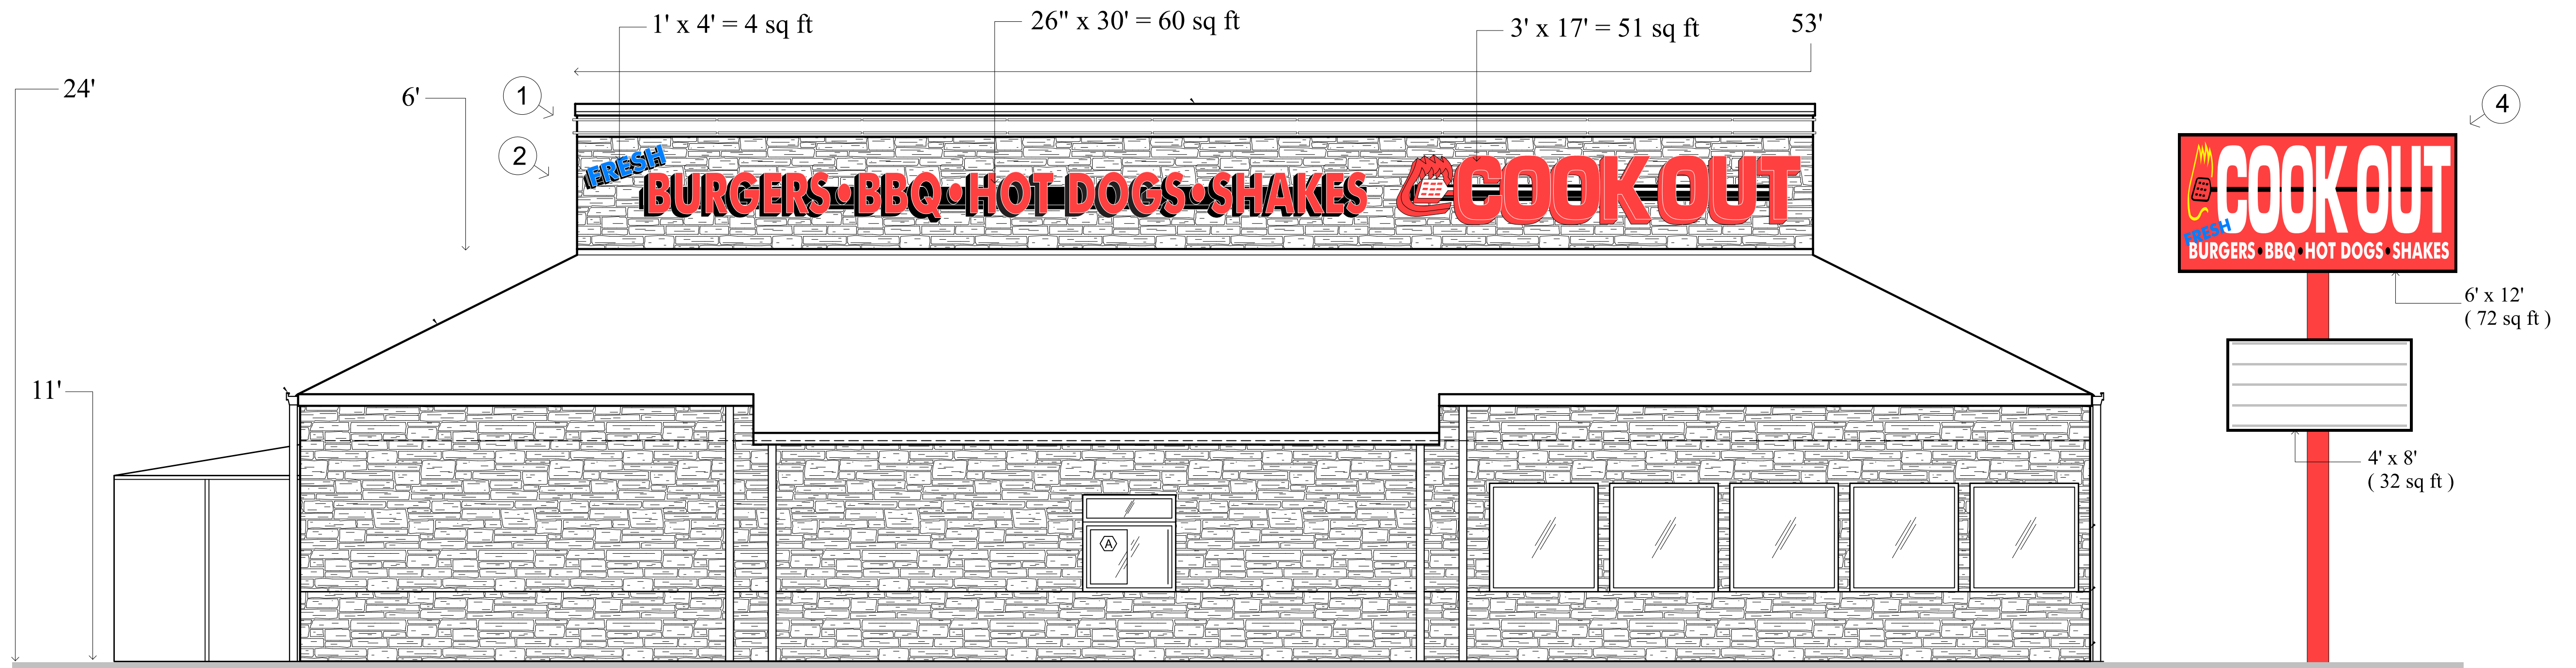

Anderson, South Carolina COOK OUT

① White double neon border

② Channel letters on raceway

- FRESH
 - 12" high
 - blue faces / black trim cap / black side walls
 - white GE LED lighting
- BURGERS - BBQ - HOT DOGS - SHAKES
 - 26" high
 - red faces / black trim cap / black side walls
 - red GE LED lighting
- COOK OUT logo
 - 36" high
 - red faces, trim cap and side walls
 - red GE LED lighting

③ Channel letters on raceway

- COOK OUT logo
 - 42" high
 - red faces, trim cap and side wall
 - red GE LED lighting

④ (Rotating) Roadside pylon

- Top ID sign
 - 7" high x 16' wide x 20" deep
 - flat Lexan faces
 - graphics 2nd surface
 - UL listed electrical
- Changeable copy sign
 - 4' high x 8' wide x 16" deep
 - acrylic faces w/ changeable copy track
 - 8" on 9" changeable copy
 - UL listed electrical
- 12" x 12" x 3/8" steel pole