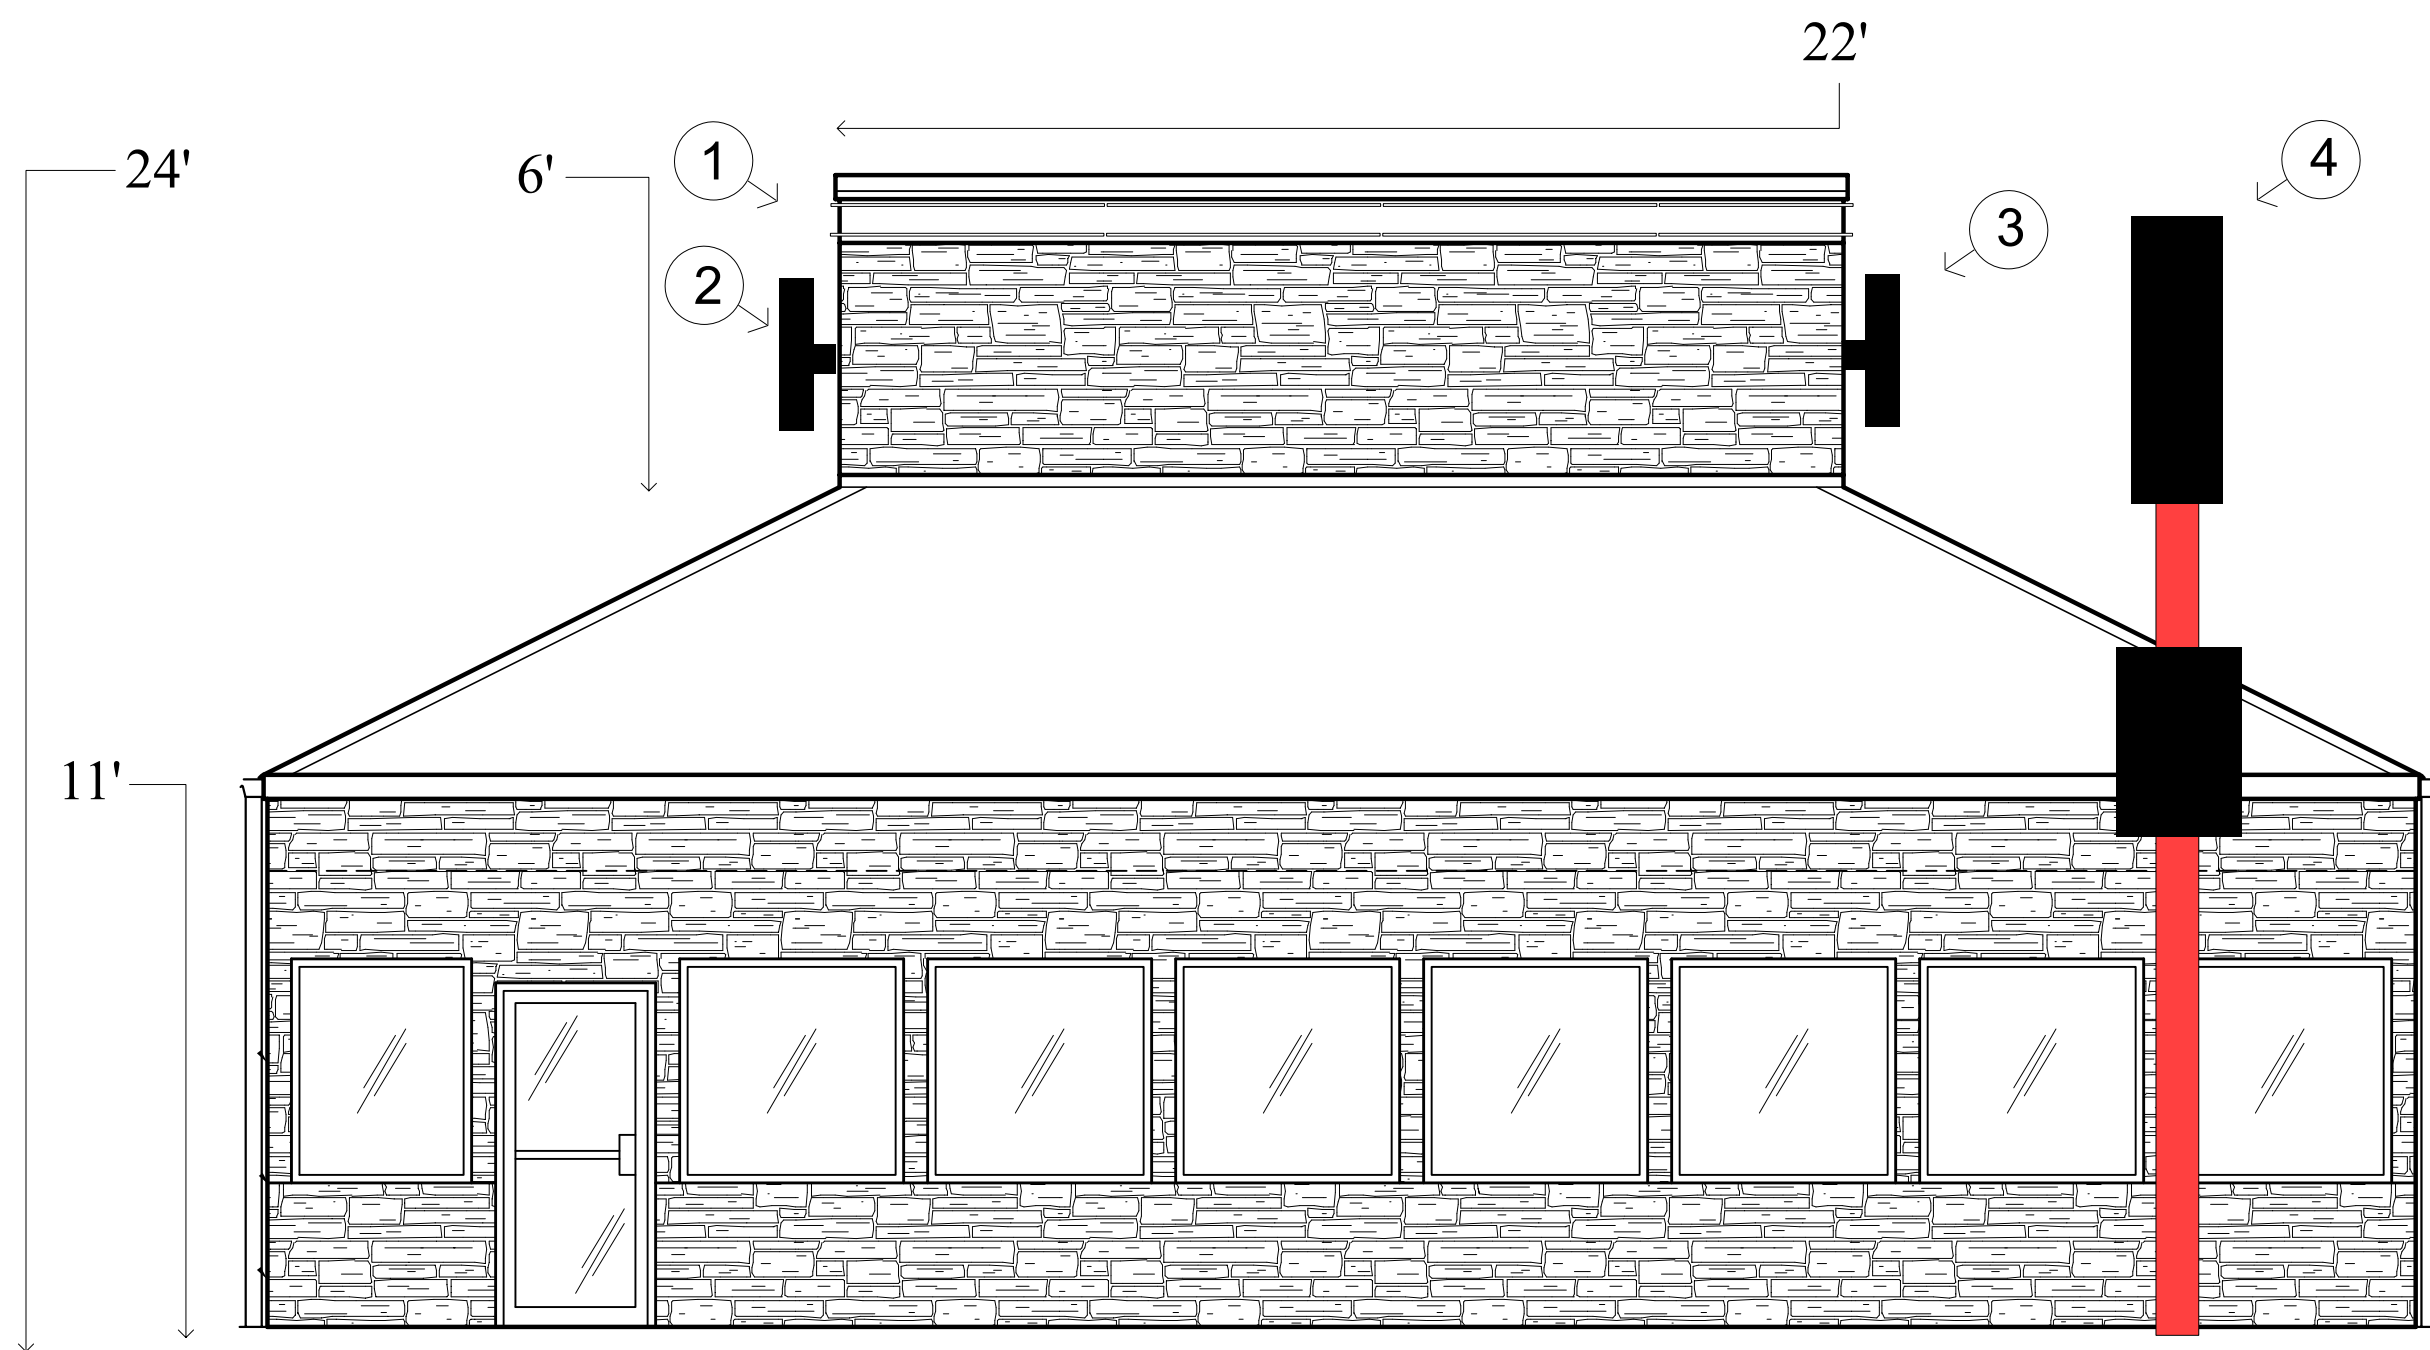

Anderson, South Carolina COOK OUT

① White double neon border

② Channel letters on raceway

- FRESH
 - 12" high
 - blue faces / black trim cap / black side walls
 - white GE LED lighting
- BURGERS - BBQ - HOT DOGS - SHAKES
 - 26" high
 - red faces / black trim cap / black side walls
 - red GE LED lighting
- COOK OUT logo
 - 36" high
 - red faces, trim cap and side walls
 - red GE LED lighting

③ Channel letters on raceway

- COOK OUT logo
 - 42" high
 - red faces, trim cap and side wall
 - red GE LED lighting

④ (Rotating) Roadside pylon

- Top ID sign
 - 7" high x 16' wide x 20" deep
 - flat Lexan faces
 - graphics 2nd surface
 - UL listed electrical
- Changeable copy sign
 - 4' high x 8' wide x 16" deep
 - acrylic faces w/ changeable copy track
 - 8" on 9" changeable copy
 - UL listed electrical
- 12" x 12" x 3/8" steel pole