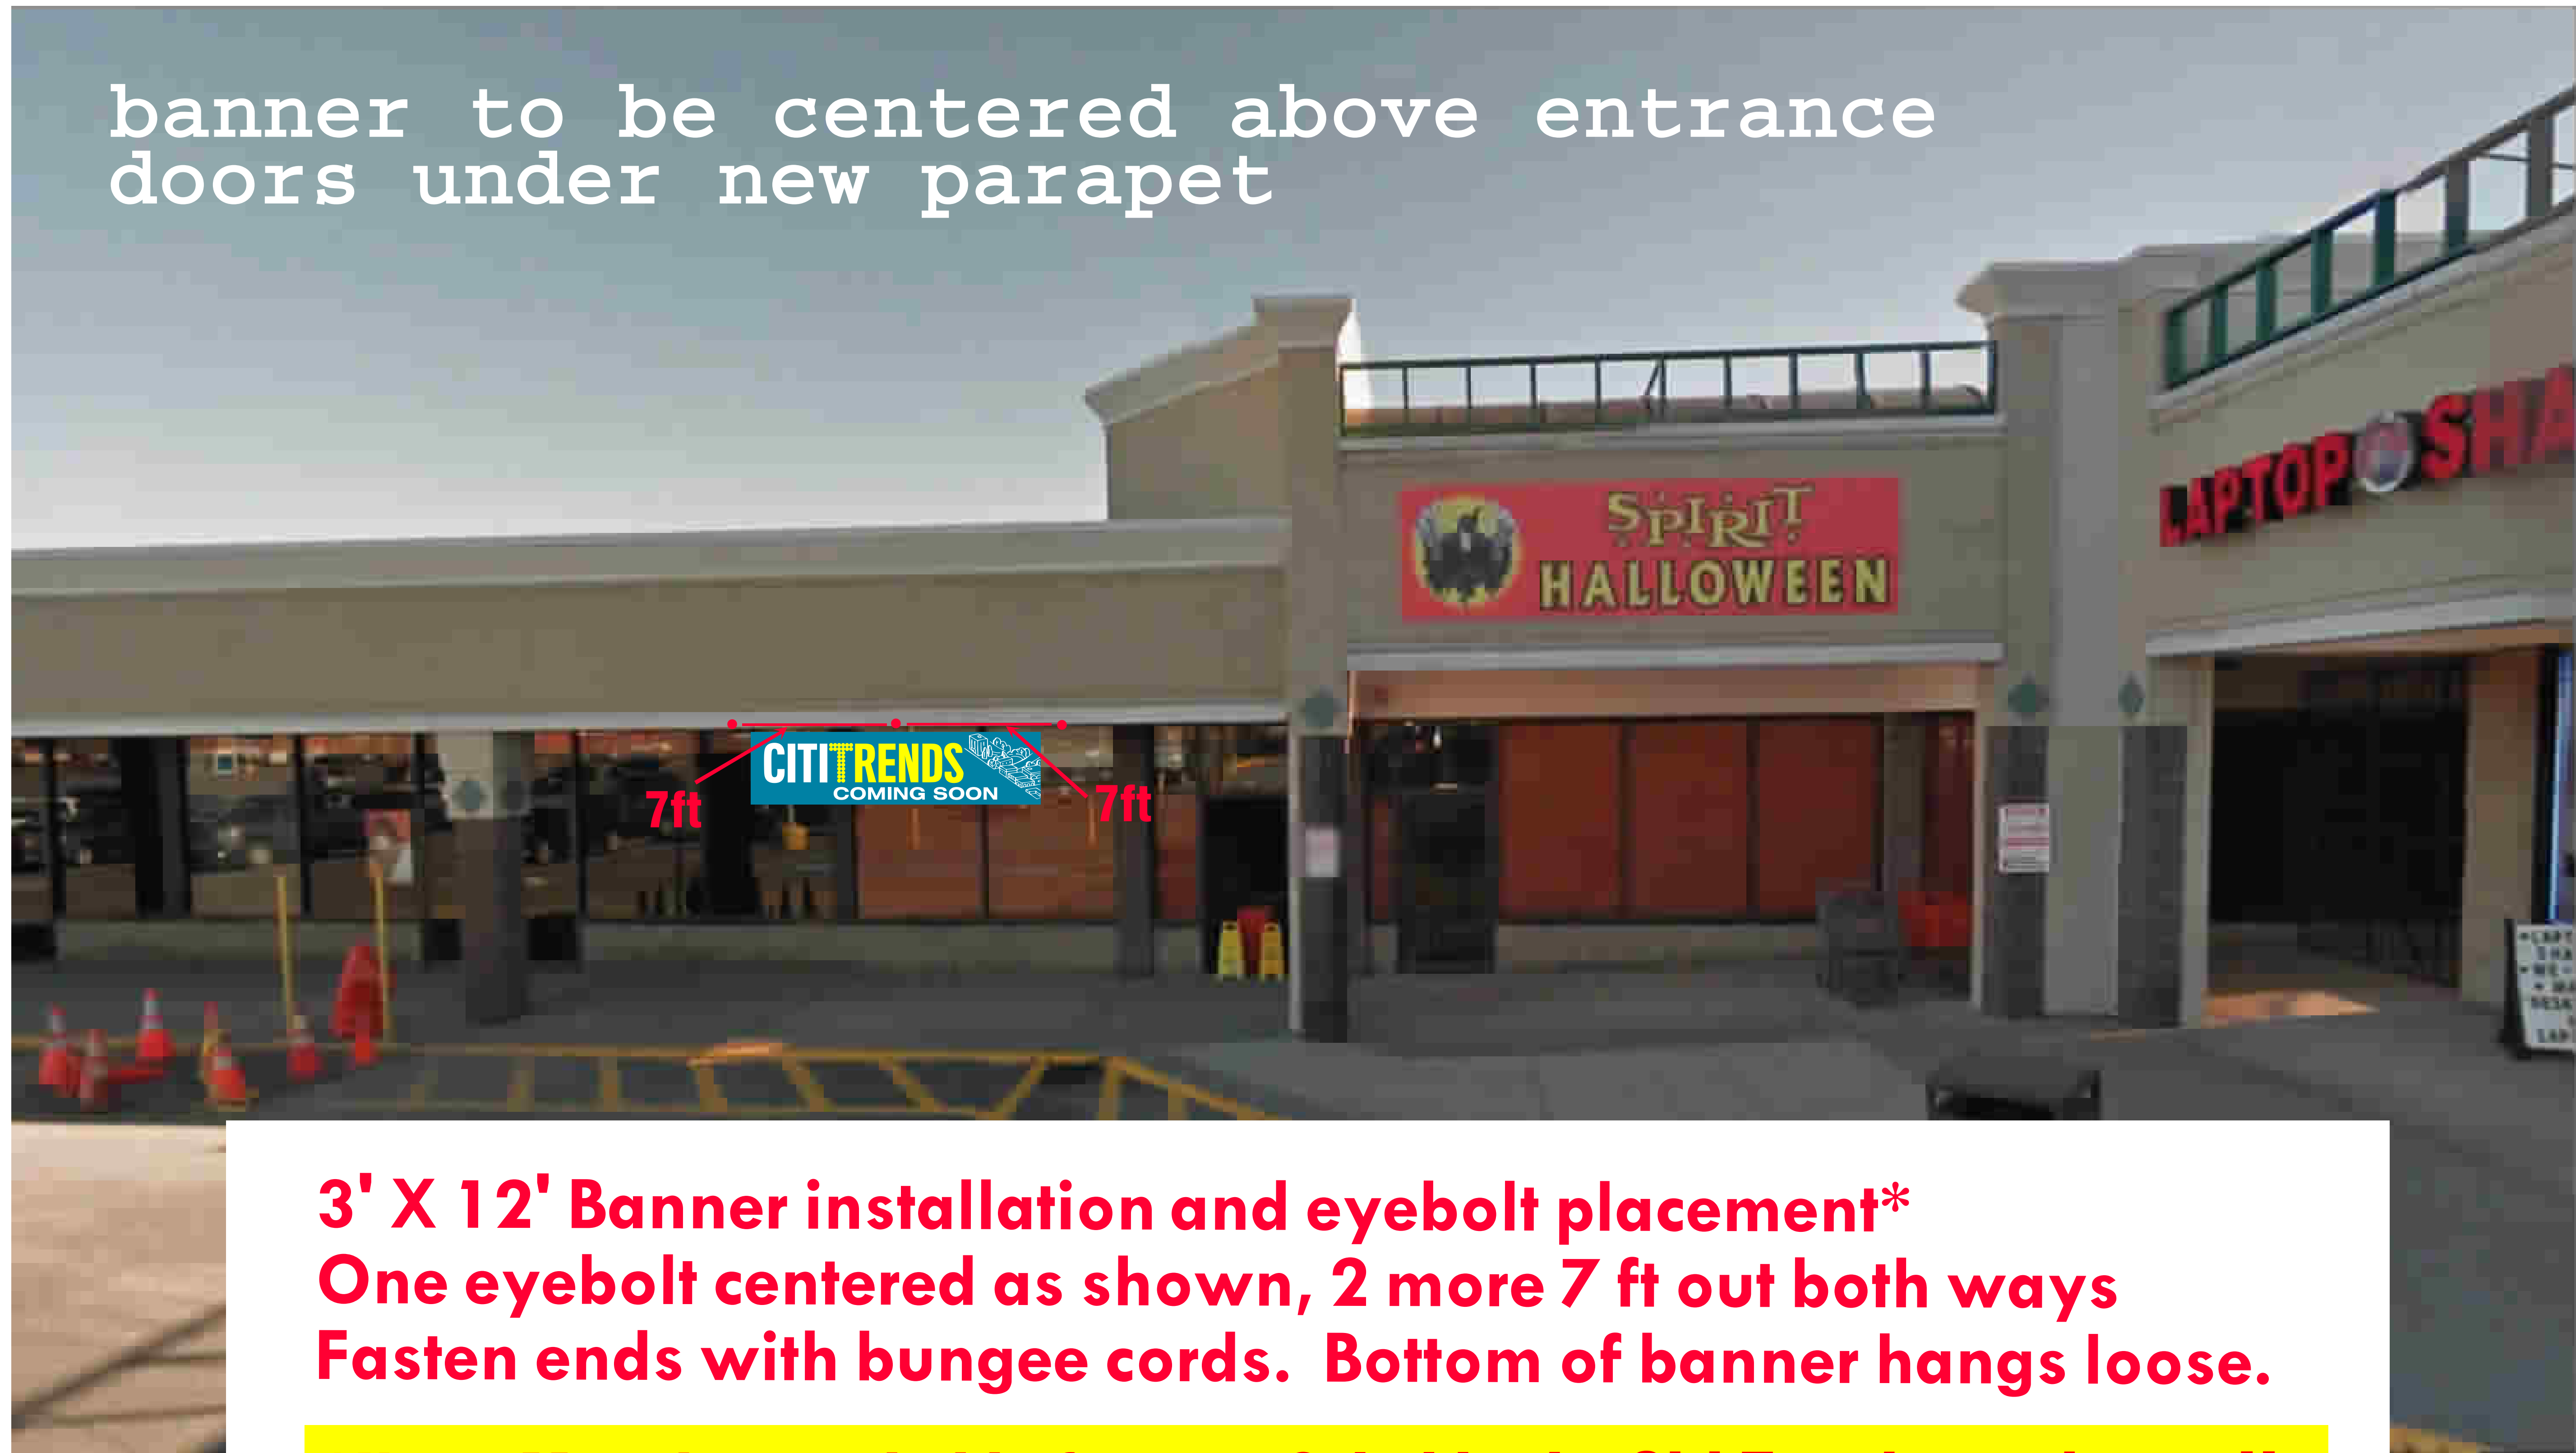

banner to be centered above entrance
doors under new parapet

3' X 12' Banner installation and eyebolt placement*
One eyebolt centered as shown, 2 more 7 ft out both ways
Fasten ends with bungee cords. Bottom of banner hangs loose.

***Note: Must be reachable from an 8' ladder by Citi Trends employees!!**